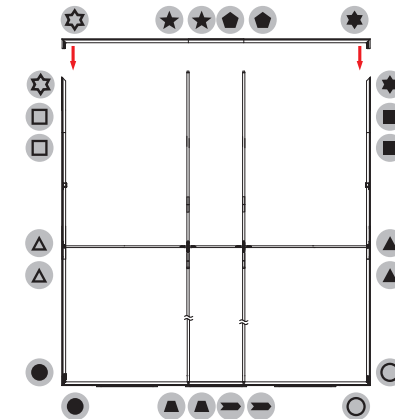

2

3

4

5

StraightLine

SLM-2000P

- 5 Push the silicone bead into each corner of the frame with your thumb.

Push the silicone bead into the middle of the run and work your way around the perimeter of the frame until all beading is pushed in properly