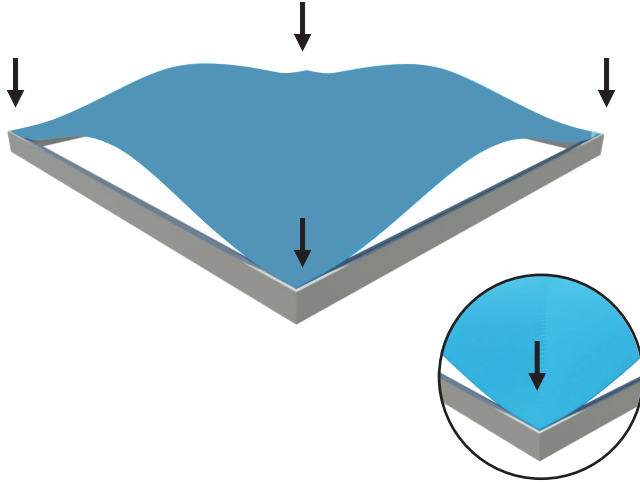

PRODUCT DESCRIPTION

StraightLine SEG display systems feature convenient tool-free assembly, durable light-weight frames, and silicone-edge graphics printed on exclusive One Planet recycled fabrics with impressive vivid graphics, all conveniently organized within molded inserts in a heavy-duty shipping case. Panel P is a bold 8ft backdrop, suitable for any branding environment from corporate development events to retail promotions.

2

3

4

5

StraightLine

SLM-2000P

- 5 Push the silicone bead into each corner of the frame with your thumb.

Push the silicone bead into the middle of the run and work your way around the perimeter of the frame until all beading is pushed in properly

To Remove Graphic
Use the pull tab located on the graphic and gently pull the graphic from the frame, going around the perimeter

- 6