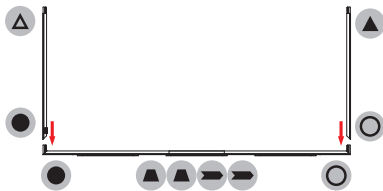

2

3

4

5

StraightLine

SLM-2000P

- 5 Push the silicone bead into each corner of the frame with your thumb.

Push the silicone bead into the middle of the run and work your way around the perimeter of the frame until all beading is pushed in properly