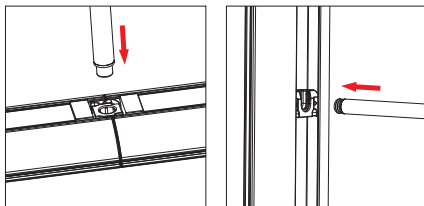

2

3

4

5

StraightLine

SLM-2000P

- 5 Push the silicone bead into each corner of the frame with your thumb.

Push the silicone bead into the middle of the run and work your way around the perimeter of the frame until all beading is pushed in properly