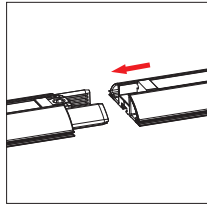

GRAPHIC MATERIAL

Graphic Print :
Dye sublimated on One Planet, 100% recycled, fabric

Bottles recycled
62

DISPLAY CONSTRUCTION

Aluminum frame with aluminum support poles

DIMENSIONS

Assembled Unit	96" w x 89" h x 4" d
Packed Case	46.5" w x 15" h x 12" d, 49 lbs
Shipping Box	47" w x 16" h x 13" d, 51 lbs
Graphic Size	96" w x 89" h

2

3

4

5

StraightLine

SLM-2000P

- 5 Push the silicone bead into each corner of the frame with your thumb.

Push the silicone bead into the middle of the run and work your way around the perimeter of the frame until all beading is pushed in properly