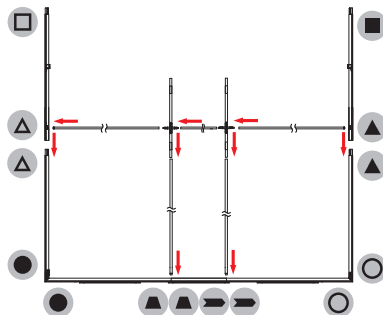

2

3

4

5

StraightLine

SLM-2000P

- 5 Push the silicone bead into each corner of the frame with your thumb.

Push the silicone bead into the middle of the run and work your way around the perimeter of the frame until all beading is pushed in properly