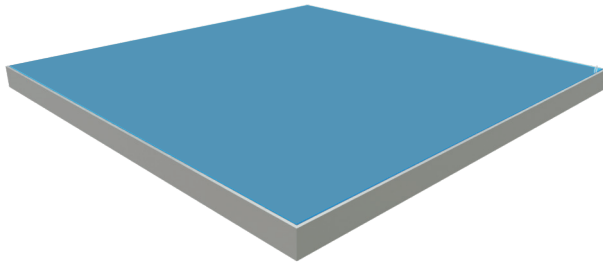

PRODUCT DESCRIPTION

StraightLine SEG display systems feature convenient tool-free assembly, durable light-weight frames, and silicone-edge graphics printed on exclusive One Planet recycled fabrics with impressive vivid graphics, all conveniently organized within molded inserts in a heavy-duty shipping case. Panel P is a bold 8ft backdrop, suitable for any branding environment from corporate development events to retail promotions.

2

3

4

5

StraightLine

SLM-2000P

- 5 Push the silicone bead into each corner of the frame with your thumb.

Push the silicone bead into the middle of the run and work your way around the perimeter of the frame until all beading is pushed in properly