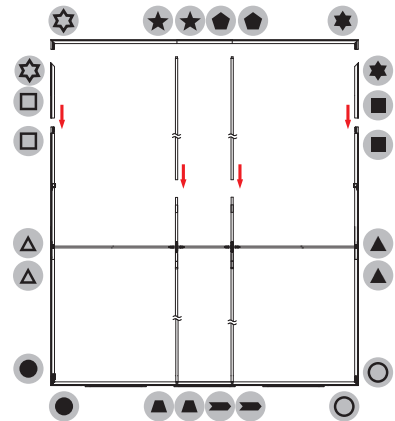

2

3

4

5

StraightLine

SLM-2000P

- 5 Push the silicone bead into each corner of the frame with your thumb.

Push the silicone bead into the middle of the run and work your way around the perimeter of the frame until all beading is pushed in properly