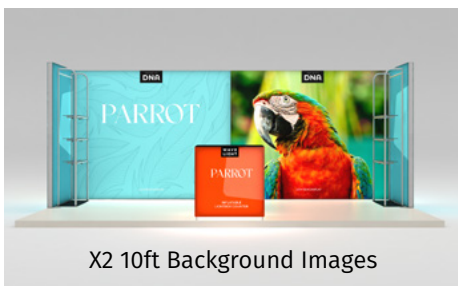

Continuous 20ft Background Image

X2 10ft Background Images

### PARROT-KIT-01

- (2) Infinity DNA Pro 3000L w/Single-Sided Print & Block Out Fabric
- (2) Infinity DNA Pro 1400L w/Double-Sided Print
- (2) Merchandiser Frames with (6) Plexiglass Shelf Clear
- (1) Casonara Counter 100M w/PVC Board & 4-Panel Pillow Case Print w/Black Fabric Top
- Packed in (6) CA700 Cases
- Total Width 232"W