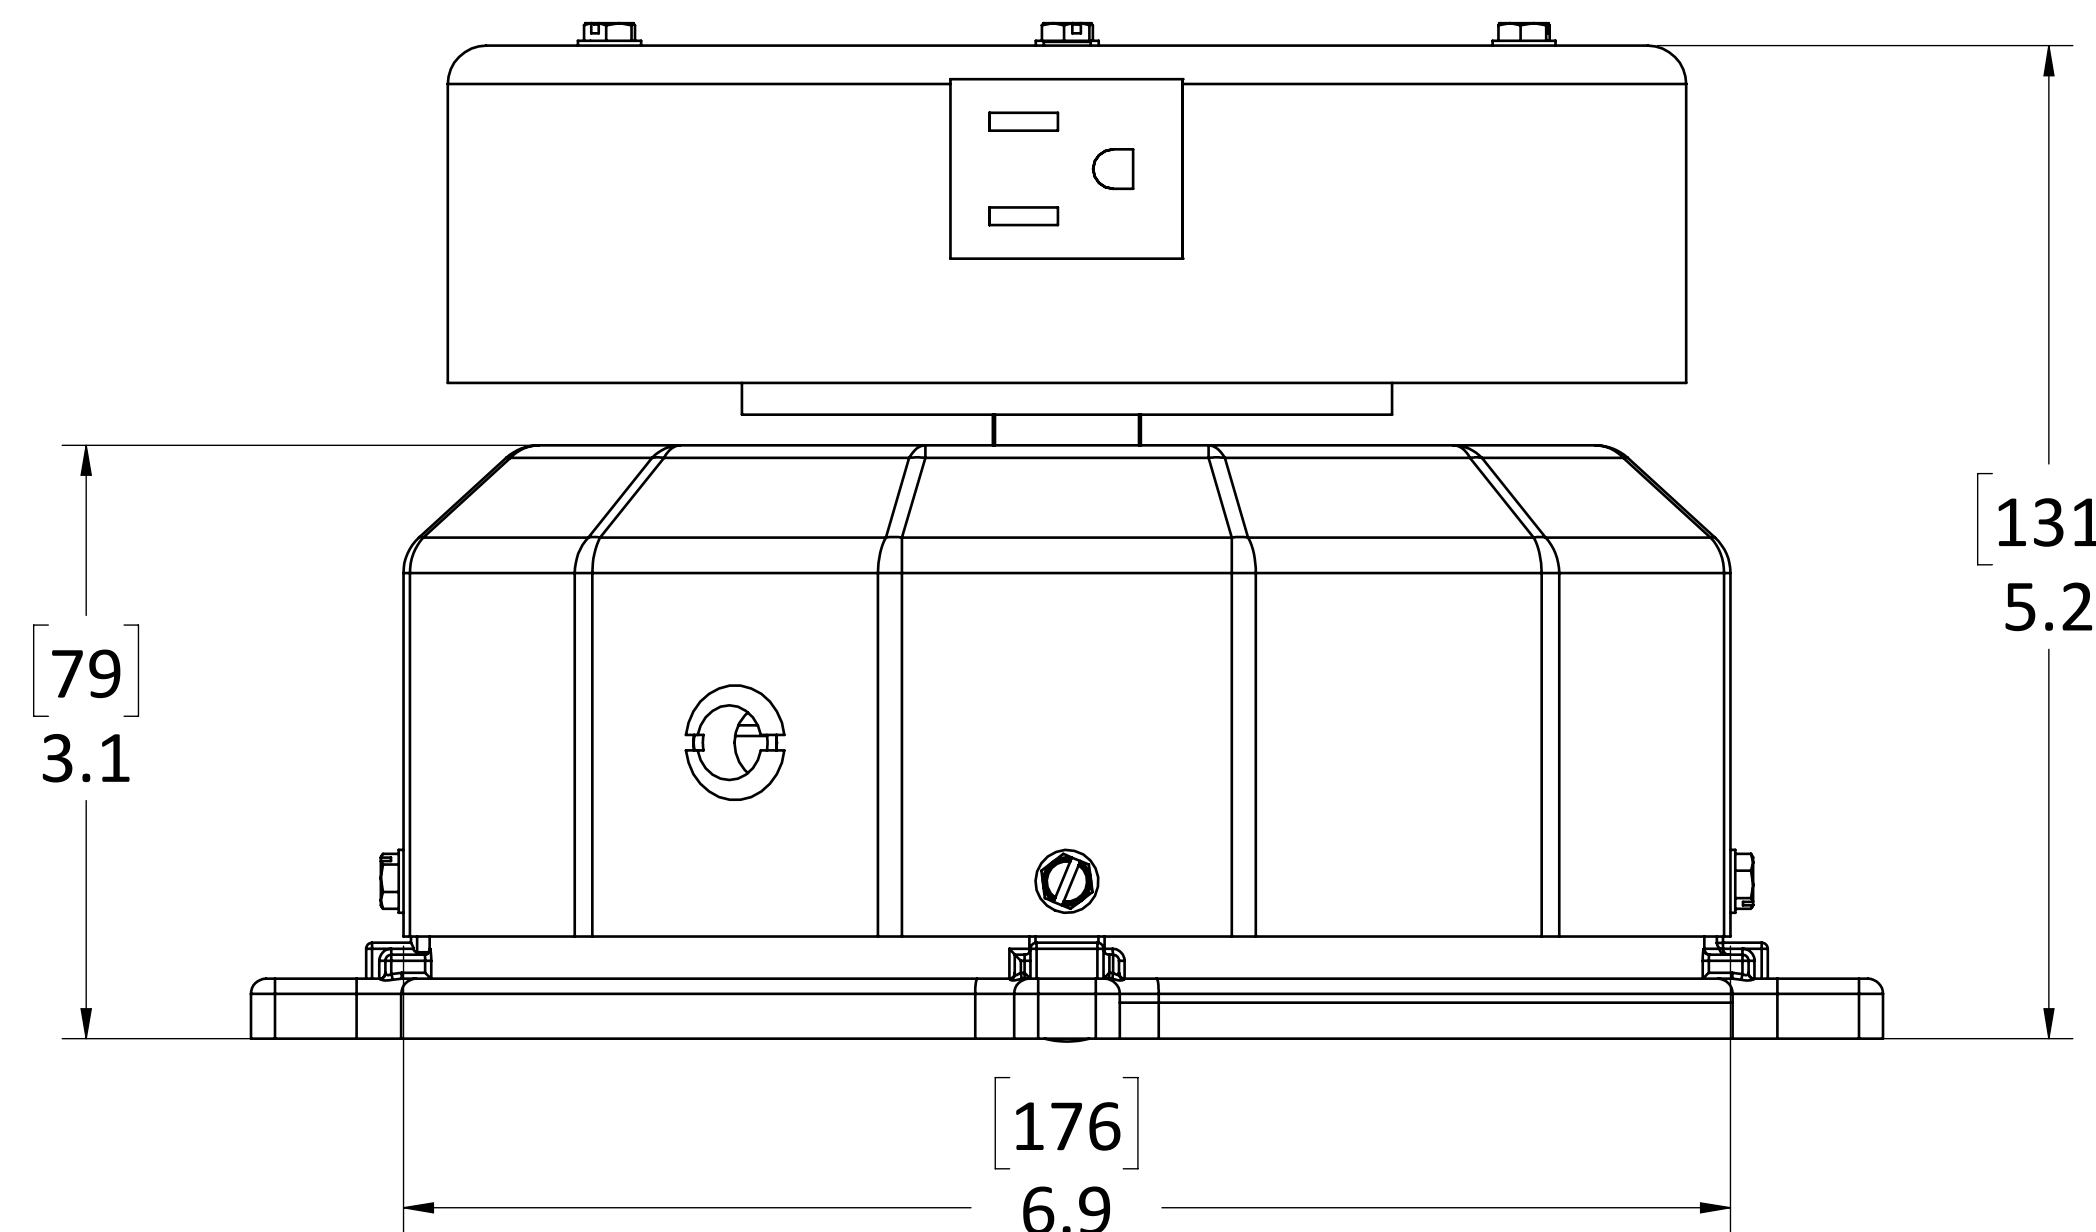

Vue-More
 Turntables
We Put Your Designs in Motion

MB120 E8

Part Number: 195120 321MB 8A

Weight Capacity.....100 lbs [45kg]
 Standard RPM..... 2 Clockwise
 Torque Output @ 2 RPM.....32 in-lbs [3.62 Nm]
 Motor Draw.....0.48mA (58 mW)
 Shipping Weight.....6 lbs [2.7 kg]
 Power Cord.....6ft [2m]
 Rotating Electric Outlet Capacity.....8A (960 W)

Not Rated For Outdoor Use

PERFORMANCE TIPS

- Keep The Unit Level
- Keep The Weight As Centered As Possible

OPTIONS

- 1 RPM Clockwise
- 2 RPM Counter-Clockwise
- Masonite Top Plate Diameter.....8"/12"/17" [20cm, 30.5cm, 43cm]
- Steel Top Plate Diameter.....12"/17" [30.5cm, 43cm]