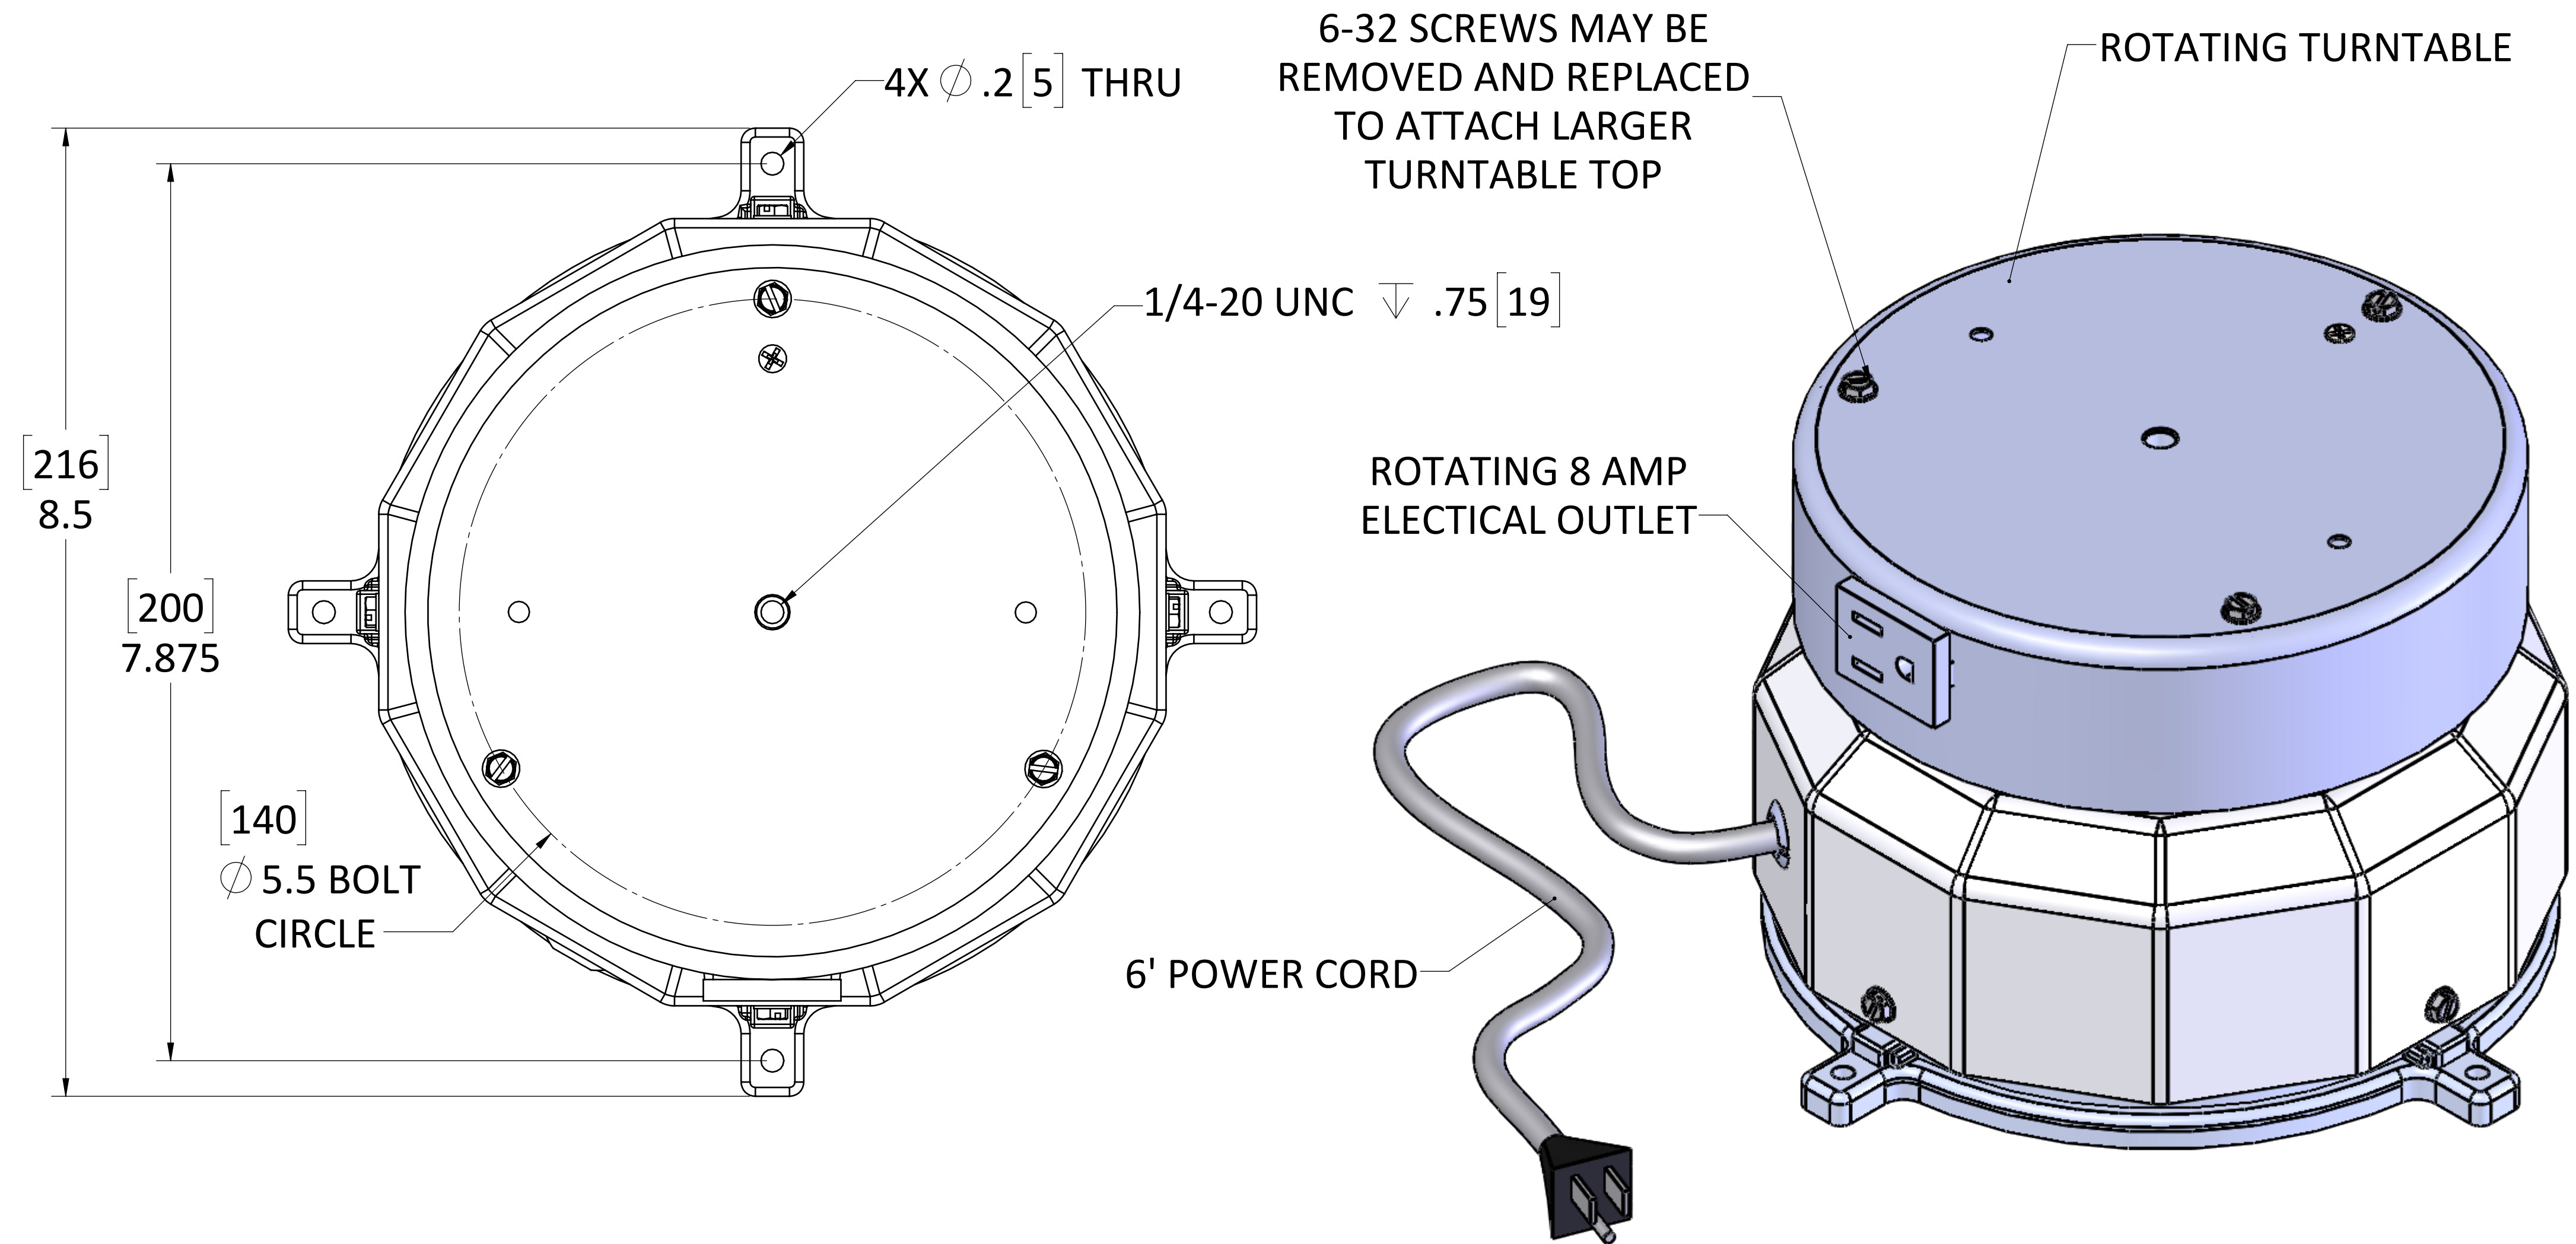

Vue-More
 Turntables
We Put Your Designs in Motion

MB120 E8

Part Number: 195120 321MB 8A

Weight Capacity.....100 lbs [45kg]
 Standard RPM..... 2 Clockwise
 Torque Output @ 2 RPM.....32 in-lbs [3.62 Nm]
 Motor Draw.....0.48mA (58 mW)
 Shipping Weight.....6 lbs [2.7 kg]
 Power Cord.....6ft [2m]
 Rotating Electric Outlet Capacity.....8A (960 W)

Not Rated For Outdoor Use

PERFORMANCE TIPS

- Keep The Unit Level
- Keep The Weight As Centered As Possible

OPTIONS

- 1 RPM Clockwise
- 2 RPM Counter-Clockwise
- Masonite Top Plate Diameter.....8"/12"/17" [20cm, 30.5cm, 43cm]
- Steel Top Plate Diameter.....12"/17" [30.5cm, 43cm]