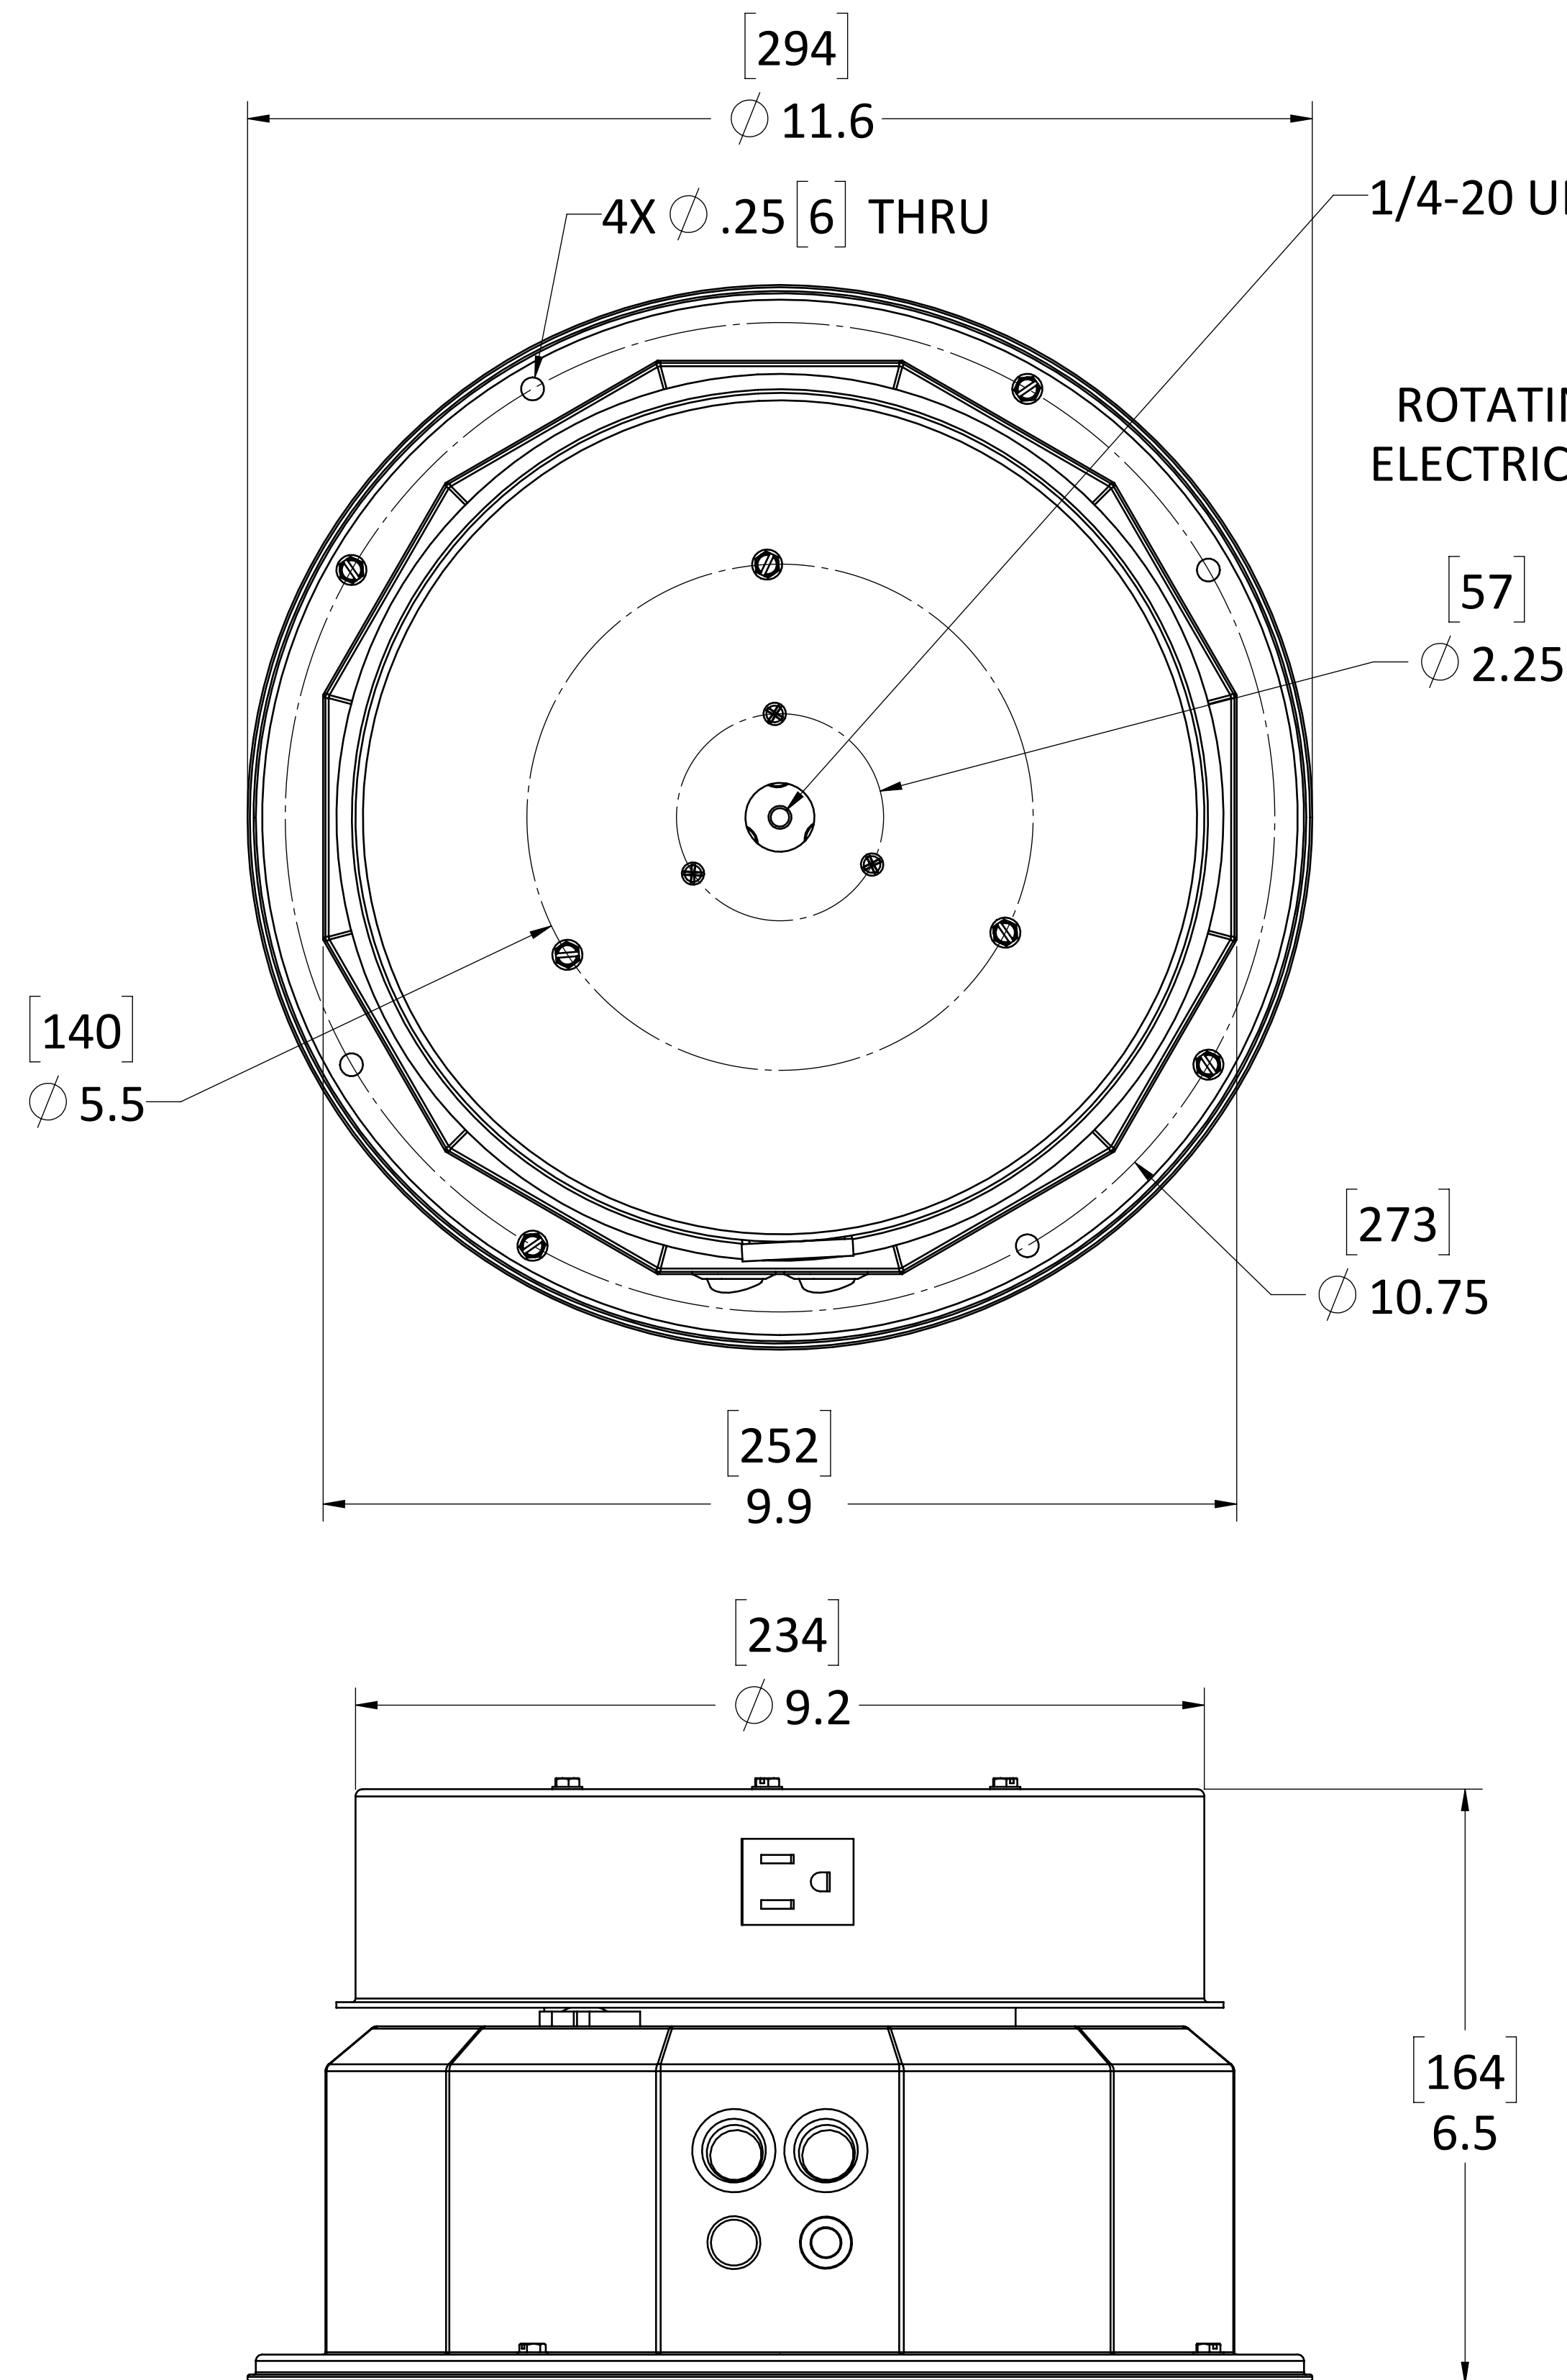

Vue-More
Turntables
We Put Your Designs in Motion

MB200E8

Part Number: 195200 321 MB 8A

Weight Capacity.....	200 lbs [91kg]
Standard RPM.....	2 Clockwise
Torque Output @ 2 RPM.....	228 in-lbs [25.76 Nm]
Motor Draw.....	0.5 A (60 watts)
Shipping Weight.....	16 lbs [7.3 kg]
Power Cord.....	6ft [2m]
Rotating Electric Outlet Capacity.....	8A (960 W)

Not Rated For Outdoor Use

PERFORMANCE TIPS

- Keep The Unit Level
- Keep The Weight As Centered As Possible

OPTIONS

- 1.0, 1.3, 2.6 RPM Clockwise
- 1.0, 1.3, 2.0, 2.6 RPM Counter-Clockwise
- Masonite Top Plate Diameter.....12"/17" [30.5cm, 43cm]
- Steel Top Plate Diameter.....12"/17"/23" [30.5cm, 43cm, 58.4cm]