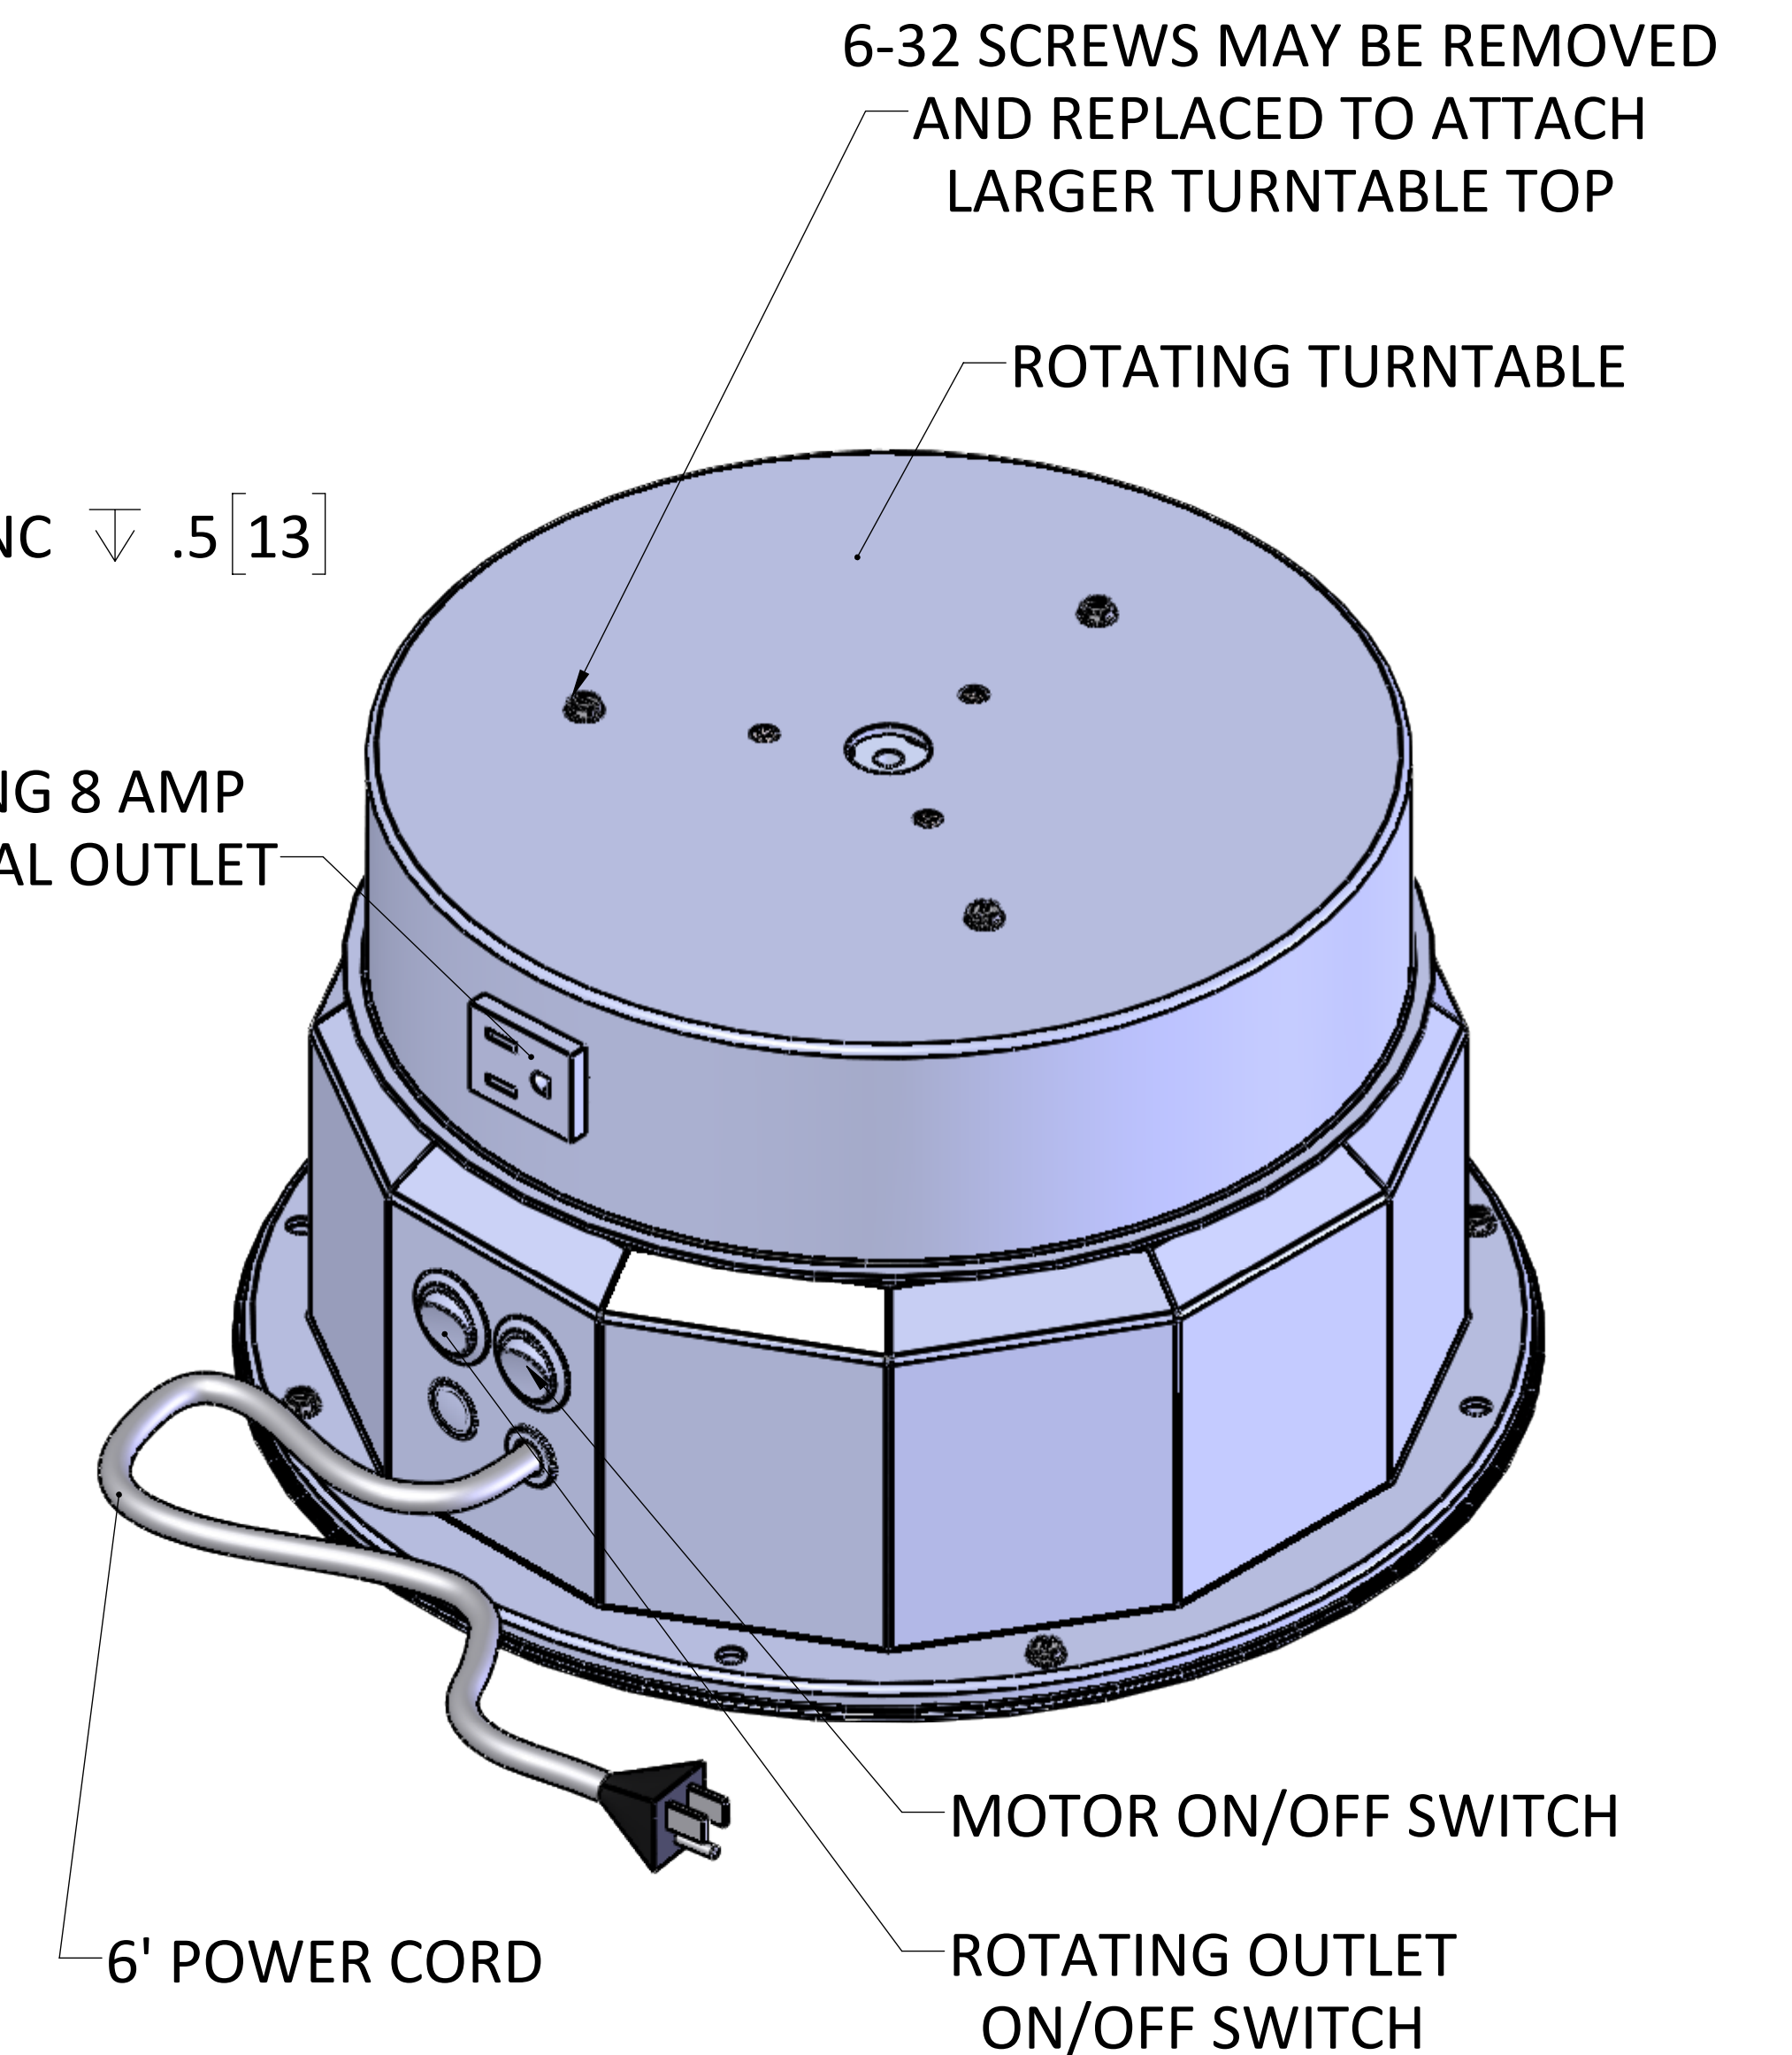

Vue-More
Turntables
We Put Your Designs in Motion

MB200E8

Part Number: 195200 321 MB 8A

Weight Capacity.....	200 lbs [91kg]
Standard RPM.....	2 Clockwise
Torque Output @ 2 RPM.....	228 in-lbs [25.76 Nm]
Motor Draw.....	0.5 A (60 watts)
Shipping Weight.....	16 lbs [7.3 kg]
Power Cord.....	6ft [2m]
Rotating Electric Outlet Capacity.....	8A (960 W)

Not Rated For Outdoor Use

PERFORMANCE TIPS

- Keep The Unit Level
- Keep The Weight As Centered As Possible

OPTIONS

- 1.0, 1.3, 2.6 RPM Clockwise
- 1.0, 1.3, 2.0, 2.6 RPM Counter-Clockwise
- Masonite Top Plate Diameter.....12"/17" [30.5cm, 43cm]
- Steel Top Plate Diameter.....12"/17"/23" [30.5cm, 43cm, 58.4cm]