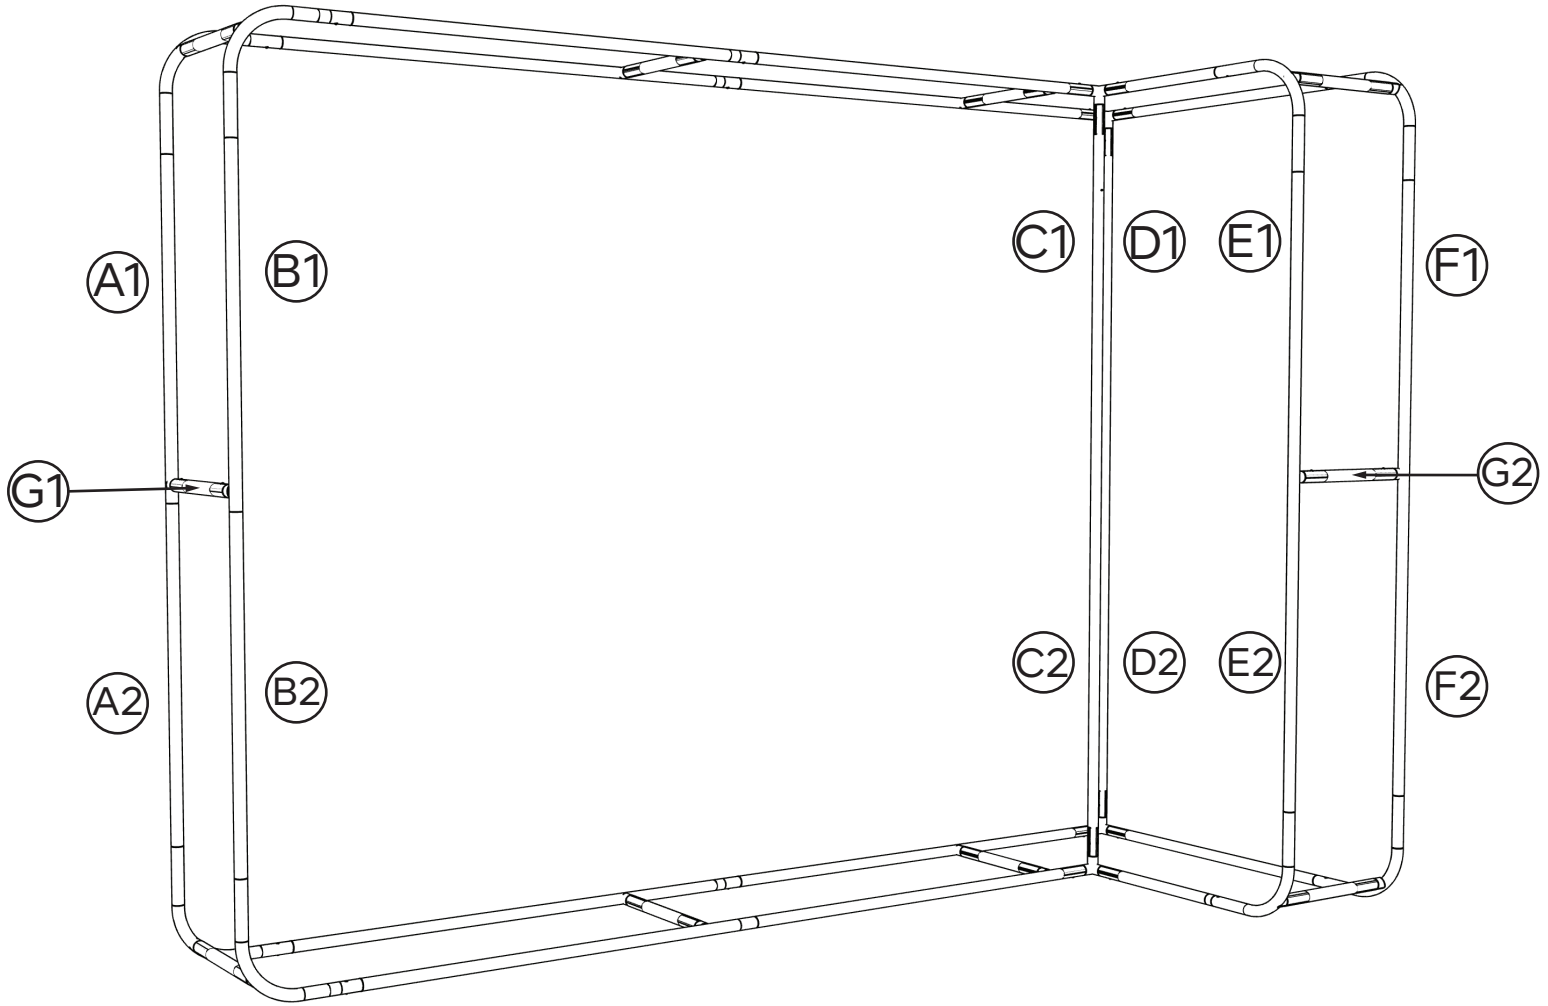

WALLBOX 10FT W/RIGHT STORAGE

PRODUCT CATEGORY: WALLBOX DISPLAYS

PRODUCT CODE: WB-10-RS

On Frame

OnGraphic

SET UP INSTRUCTIONS/ PARTS LIST

REFERENCE LABELS ON TUBES WITH DIAGRAM BELOW FOR FRAME ASSEMBLY

Press button & insert swaged end into receiving end of tubing

Part #	Length	Tube
4,6,11,13,20,22,27,29	20.5"	F/F
2,3,18,19	56.25"	M/F
14,30	37.25"	M/F
10,26	21.25"	M/F
5,12,15,16,21,28,31,32	18"	F/F
A1,B1,E1,F1	36.25"	M/F
A2,B2,E2,F2	39.5"	M/M
C1,D1	43"	F/F
C2,D2	46.25"	M/F
G1,G2	18"	F/F

WALLBOX 10FT W/RIGHT STORAGE

PRODUCT CATEGORY: WALLBOX DISPLAYS

PRODUCT CODE: WB-10-RS

On Frame

OnGraphic

SET UP INSTRUCTIONS/ PARTS LIST

REFERENCE LABELS ON TUBES WITH DIAGRAM BELOW FOR FRAME ASSEMBLY