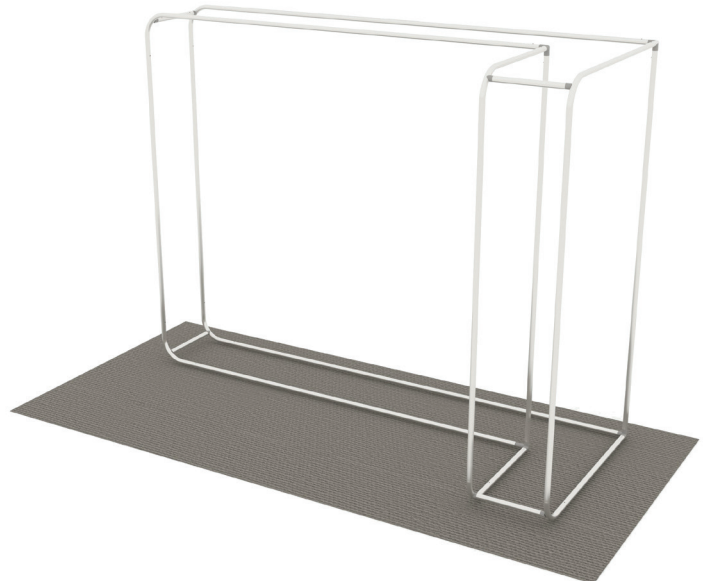

WALLBOX 10FT W/RIGHT STORAGE

PRODUCT CATEGORY: WALLBOX DISPLAYS

PRODUCT CODE: WB-10-RS

On Frame

OnGraphic

ADDITIONAL IMAGES