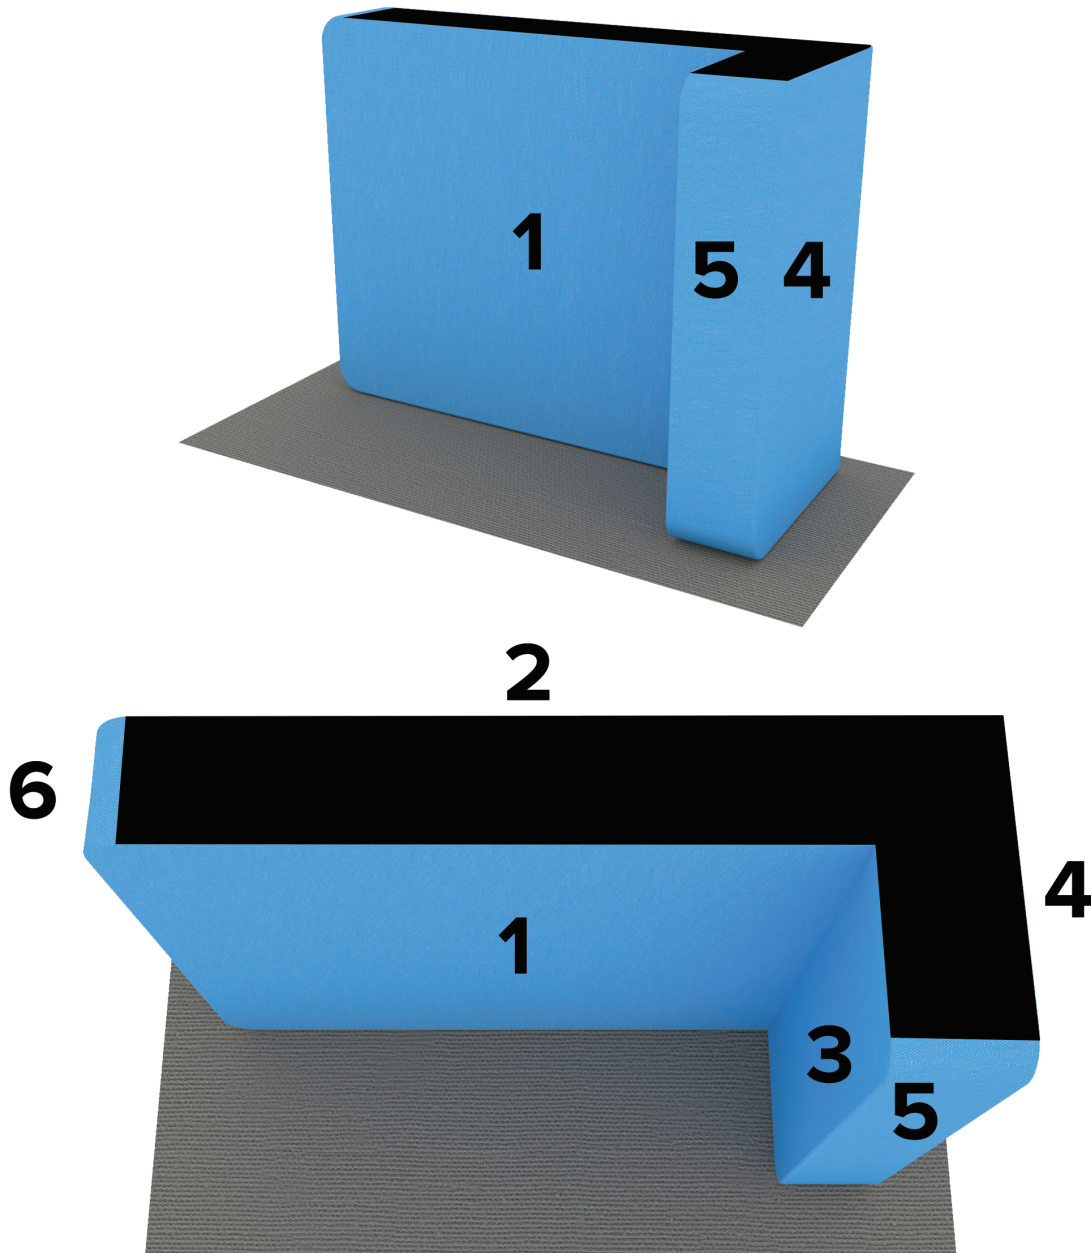

PRODUCT DESCRIPTION

Introducing the Wallbox 10ft with Storage – a sophisticated solution for dynamic presentations and efficient storage integration. Crafted with precision and innovation, this tubular backwall display seamlessly combines a spacious 10ft canvas with a versatile 90° extension, enhancing both your exhibit's aesthetics and functionality.

PRODUCT CATEGORY: WALLBOX DISPLAYS

PRODUCT CODE: WB-10-RS

On Frame

OnGraphic

TEMPLATE GUIDE

- 1. Main Panel Front
- 2. Main Panel Back
- 3. Storage Front

- 4. Storage Back
- 5. End Cap Storage
- 6. End Cap Left