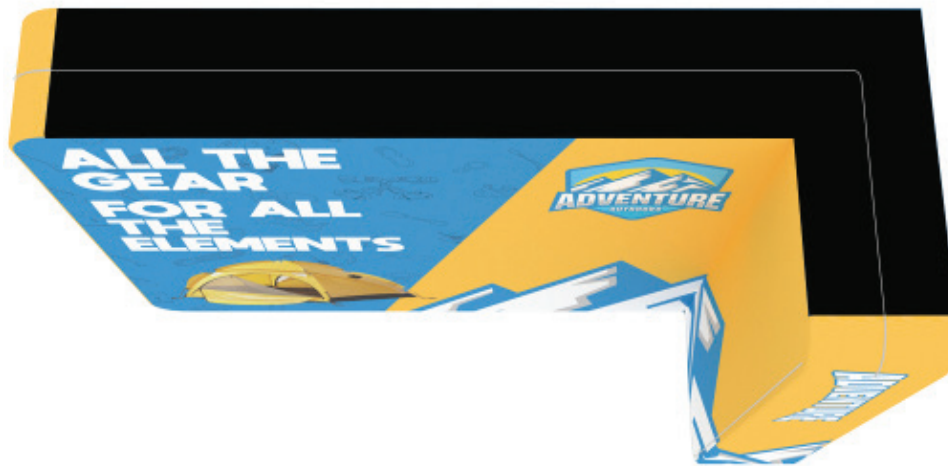

WALLBOX 10FT W/RIGHT STORAGE

PRODUCT CATEGORY: WALLBOX DISPLAYS

PRODUCT CODE: WB-10-RS

On Frame

OnGraphic

ADDITIONAL IMAGES