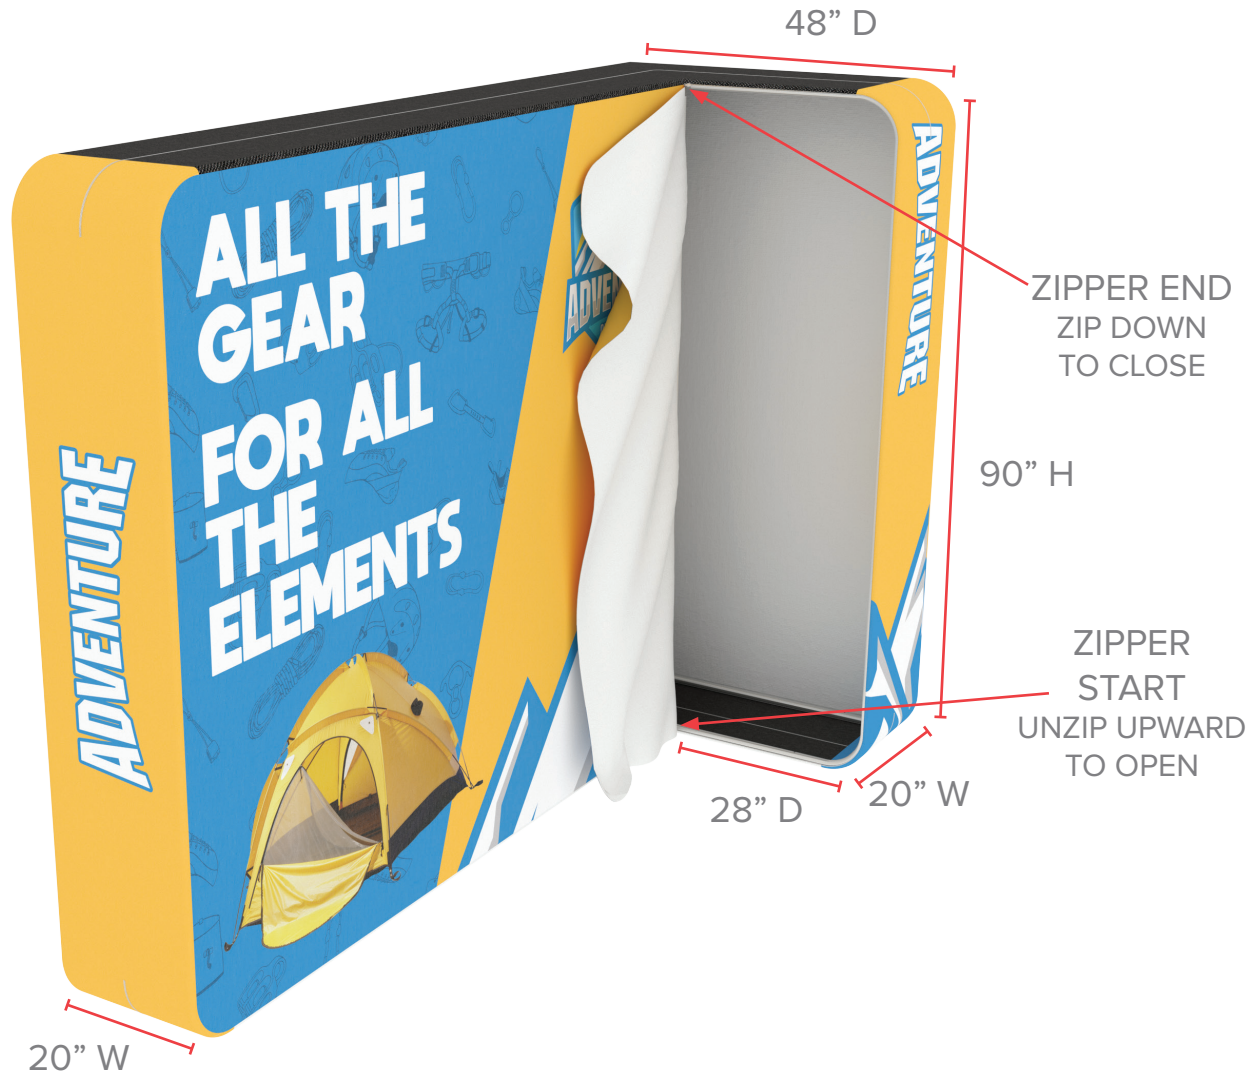

OnGraphic

STORAGE AREA DETAILS

Storage area is located on the right hand side of the display and is accessed via a zipper on the front face of the graphic. The zipper opens from the bottom up, starting from the corner where the front graphic meets the storage area and runs up along the end cap seam. Zipper color is white so keep that in mind when designing graphics.