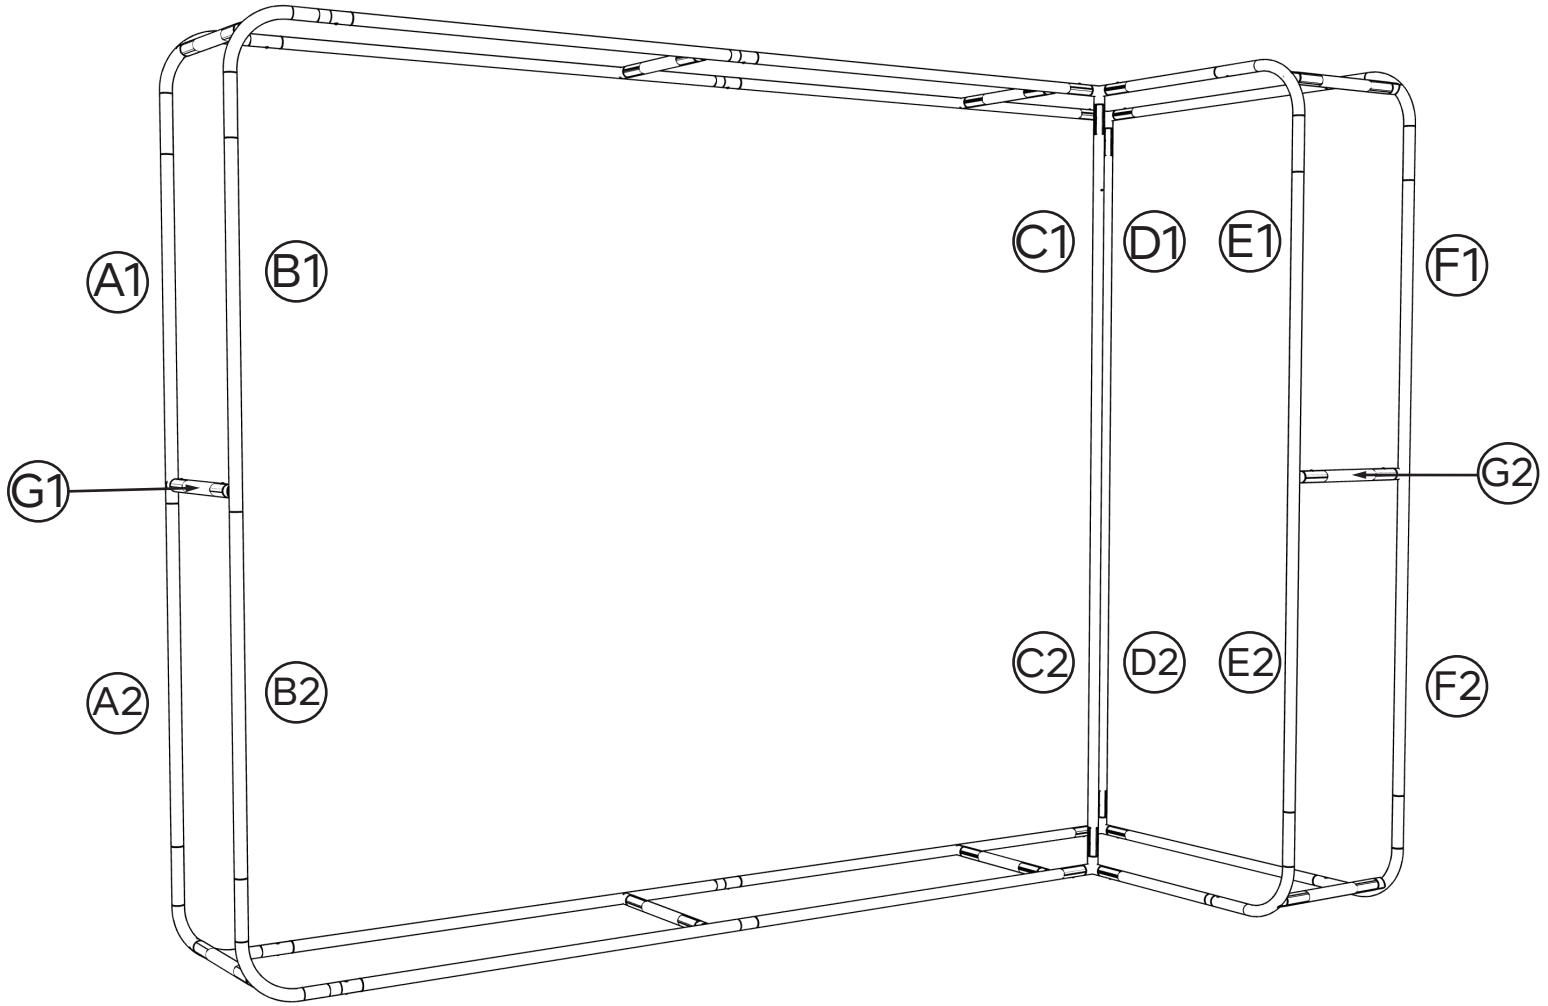

PRODUCT DESCRIPTION

Introducing the Wallbox 10ft with Storage – a sophisticated solution for dynamic presentations and efficient storage integration. Crafted with precision and innovation, this tubular backwall display seamlessly combines a spacious 10ft canvas with a versatile 90° extension, enhancing both your exhibit's aesthetics and functionality.

OnGraphic

STORAGE AREA DETAILS

Storage area is located on the right hand side of the display and is accessed via a zipper on the front face of the graphic. The zipper opens from the bottom up, starting from the corner where the front graphic meets the storage area and runs up along the end cap seam. Zipper color is white so keep that in mind when designing graphics.

WALLBOX 10FT W/RIGHT STORAGE

PRODUCT CATEGORY: WALLBOX DISPLAYS

PRODUCT CODE: WB-10-RS

On Frame

OnGraphic

SET UP INSTRUCTIONS/ PARTS LIST

REFERENCE LABELS ON TUBES WITH DIAGRAM BELOW FOR FRAME ASSEMBLY

Press button & insert swaged end into receiving end of tubing