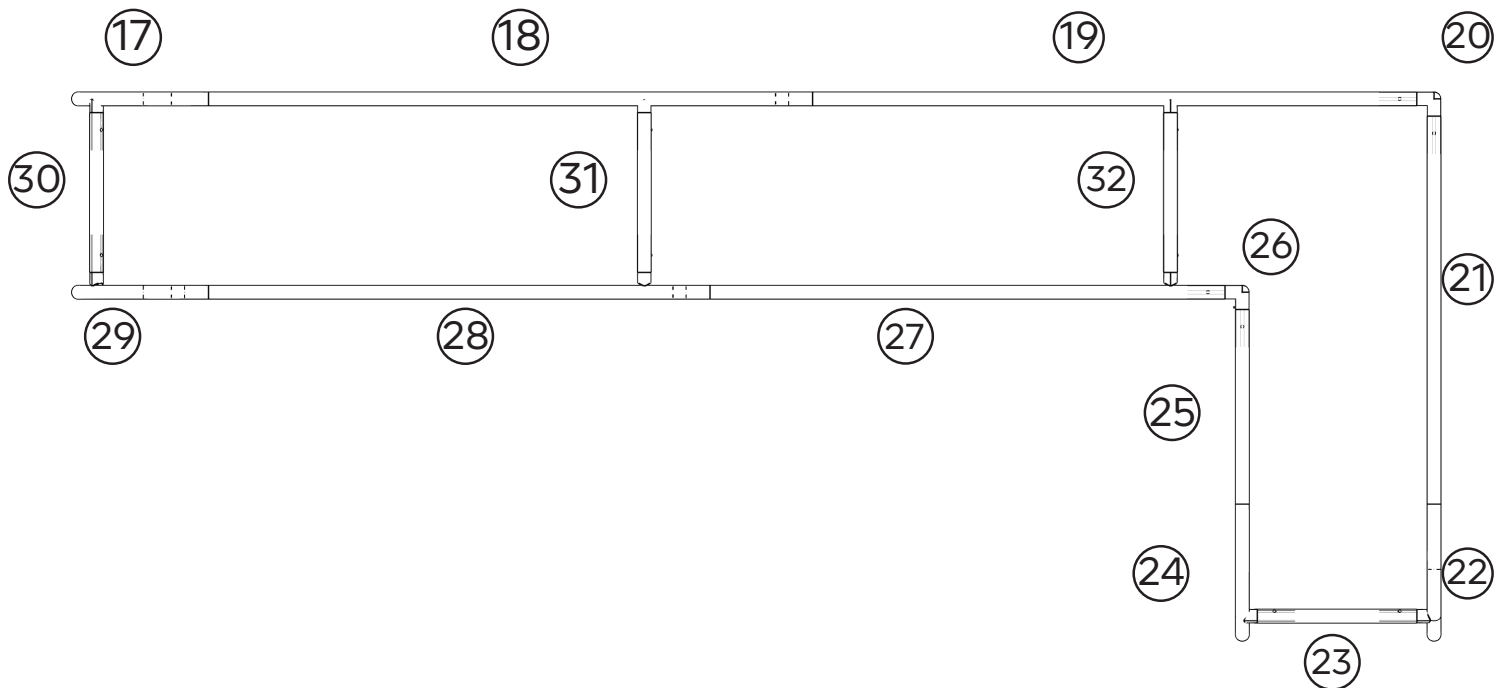

Part #	Length	Tube
4,6,11,13,20,22,27,29	20.5"	F/F
2,3,18,19	56.25"	M/F
14,30	37.25"	M/F
10,26	21.25"	M/F
5,12,15,16,21,28,31,32	18"	F/F
A1,B1,E1,F1	36.25"	M/F
A2,B2,E2,F2	39.5"	M/M
C1,D1	43"	F/F
C2,D2	46.25"	M/F
G1,G2	18"	F/F

WALLBOX 10FT W/RIGHT STORAGE

PRODUCT CATEGORY: WALLBOX DISPLAYS

PRODUCT CODE: WB-10-RS

On Frame

OnGraphic

SET UP INSTRUCTIONS/ PARTS LIST

REFERENCE LABELS ON TUBES WITH DIAGRAM BELOW FOR FRAME ASSEMBLY

WALLBOX 10FT W/RIGHT STORAGE