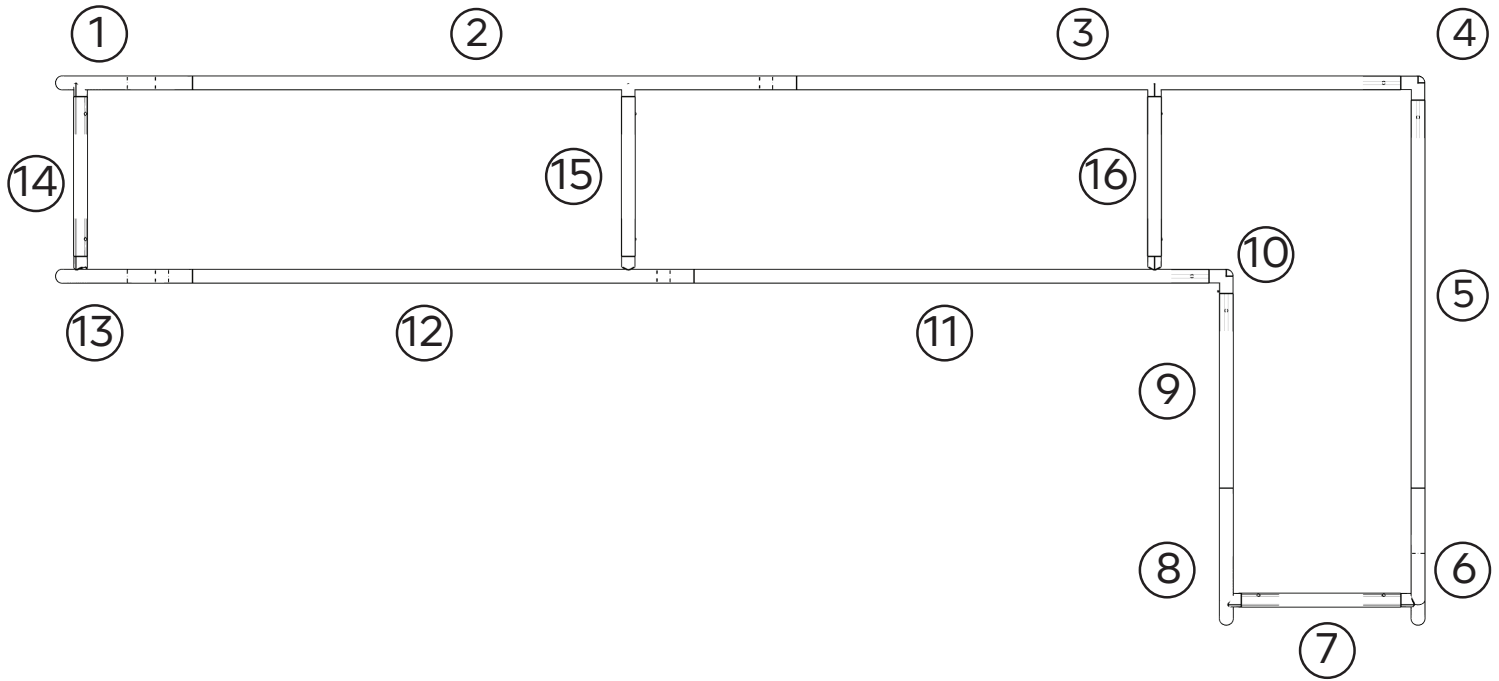

WALLBOX 10FT W/RIGHT STORAGE

PRODUCT CATEGORY: WALLBOX DISPLAYS

PRODUCT CODE: WB-10-RS

On Frame

OnGraphic

SET UP INSTRUCTIONS/ PARTS LIST

REFERENCE LABELS ON TUBES WITH DIAGRAM BELOW FOR FRAME ASSEMBLY

WALLBOX 10FT W/RIGHT STORAGE