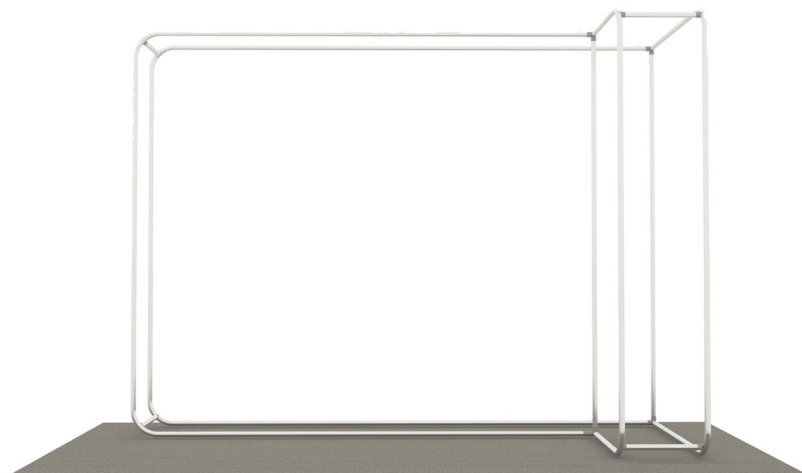

WALLBOX 10FT W/RIGHT STORAGE

PRODUCT CATEGORY: WALLBOX DISPLAYS

PRODUCT CODE: WB-10-RS

On Frame

OnGraphic

Tube Connection ↓

Press button & insert swaged end into receiving end of tubing

INCLUDES TRAVEL BAG
SKU: WB-BAG
DIMENSIONS: 60" L x 14" W x 10" D

PRODUCT DESCRIPTION

Introducing the Wallbox 10ft with Storage – a sophisticated solution for dynamic presentations and efficient storage integration. Crafted with precision and innovation, this tubular backwall display seamlessly combines a spacious 10ft canvas with a versatile 90° extension, enhancing both your exhibit's aesthetics and functionality.

Design and Construction:

The Wallbox 10ft boasts a sleek tubular design, featuring a 30mm diameter with an elegant anodized silver finish. Its tool-free assembly system, enabled by spring push-button connections, ensures hassle-free setup, allowing you to focus on your presentation with ease.

Dimensions and Portability:

With dimensions measuring 10ft W x 7.5ft H x 4ft D, the Wallbox 10ft offers ample space for your visual narrative while maintaining a compact footprint. Additionally, the inclusion of a travel bag ensures convenient transportability, making it the perfect companion for trade shows, exhibitions, and beyond.