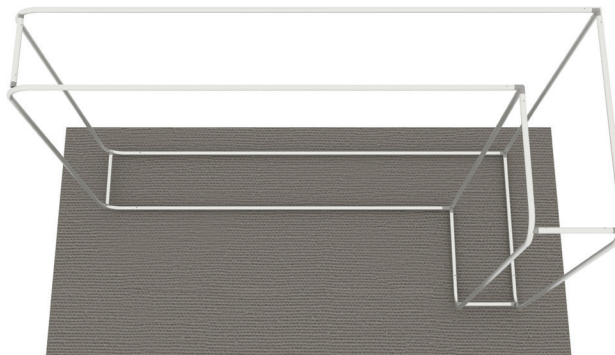

WALLBOX 10FT W/RIGHT STORAGE

PRODUCT CATEGORY: WALLBOX DISPLAYS

PRODUCT CODE: WB-10-RS

On Frame

OnGraphic

ADDITIONAL IMAGES