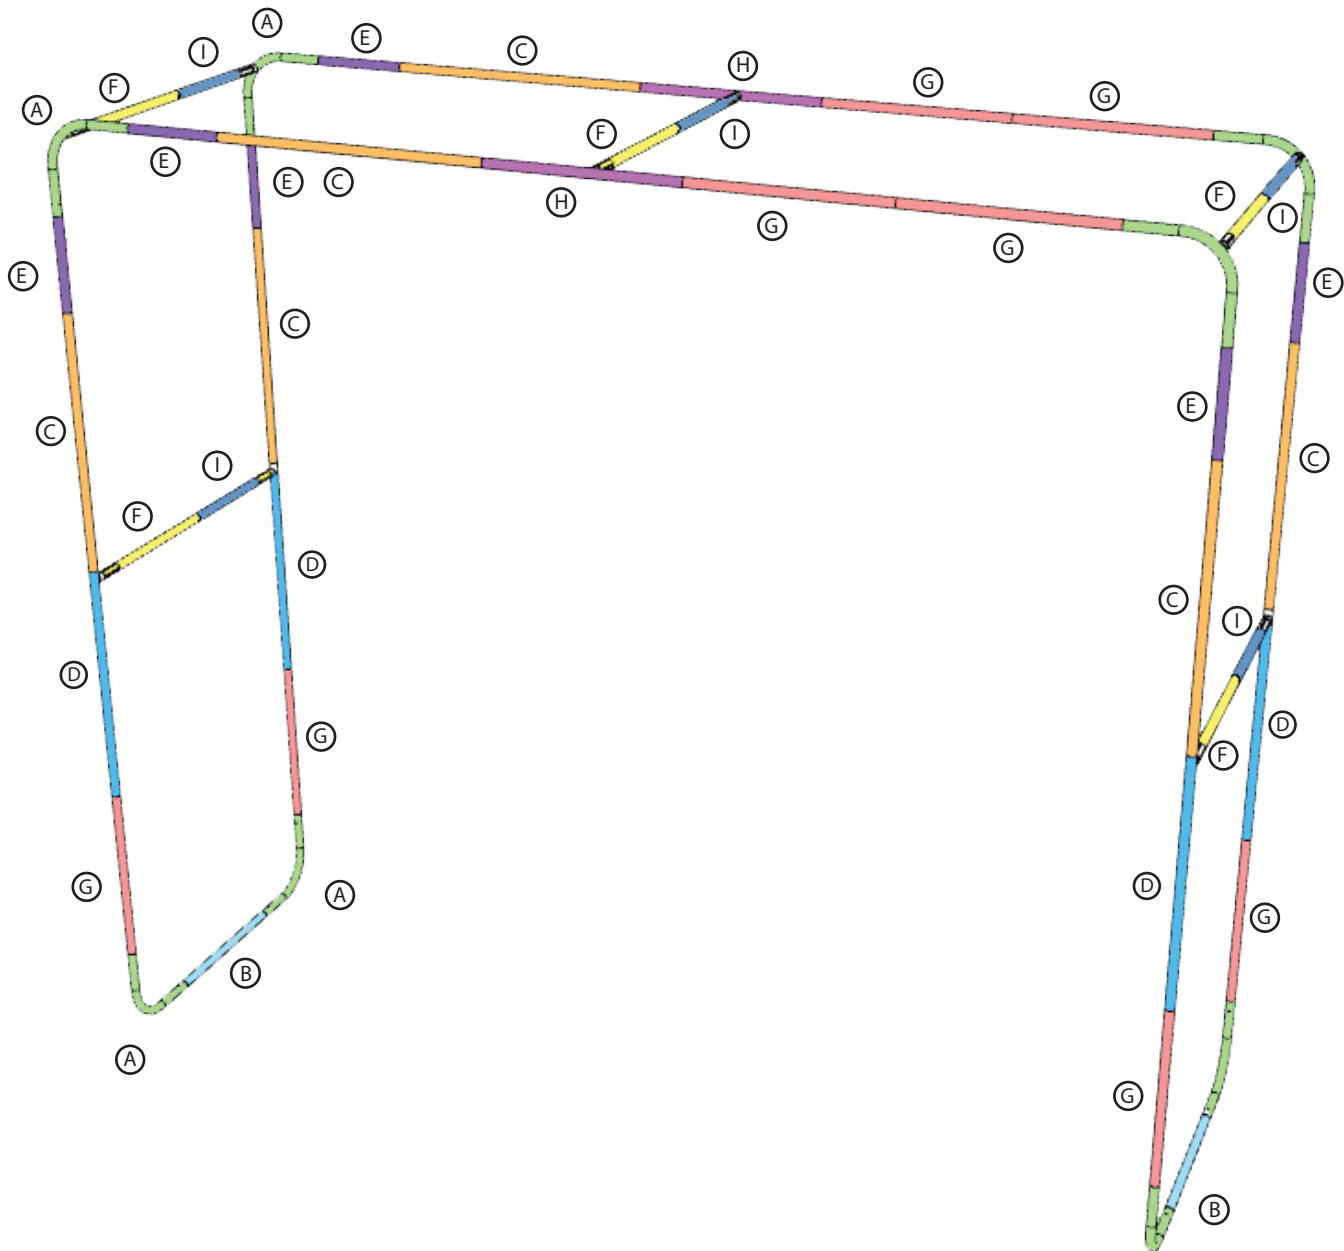

# WALLBOX SLIM ARCH 12FT X10FT

PRODUCT CATEGORY: WALLBOX DISPLAYS  
 PRODUCT CODE: WB-SLIM-ARCH-12X10

On Frame OnGraphic

## SET UP INSTRUCTIONS

Press button & insert swaged end into receiving end of tubing

## PARTS LIST

	PART NAME	LENGTH	TUBE	QTY
A	12" CURVE	N/A	F/F	8
B	21.5" TUBE	28"	M/M	2
C	34" TUBE	40.5"	M/M	4
D	32" TUBE	35.25"	M/F	4
E	12" TUBE	15.25"	F/M	6
F	20.75" TUBE	20.75"	F/F	5
G	24" TUBE	27.25"	M/F	8
H	24" TUBE	27.25"	M/F	2
I	20.75" TUBE	30.5"	M/F	5