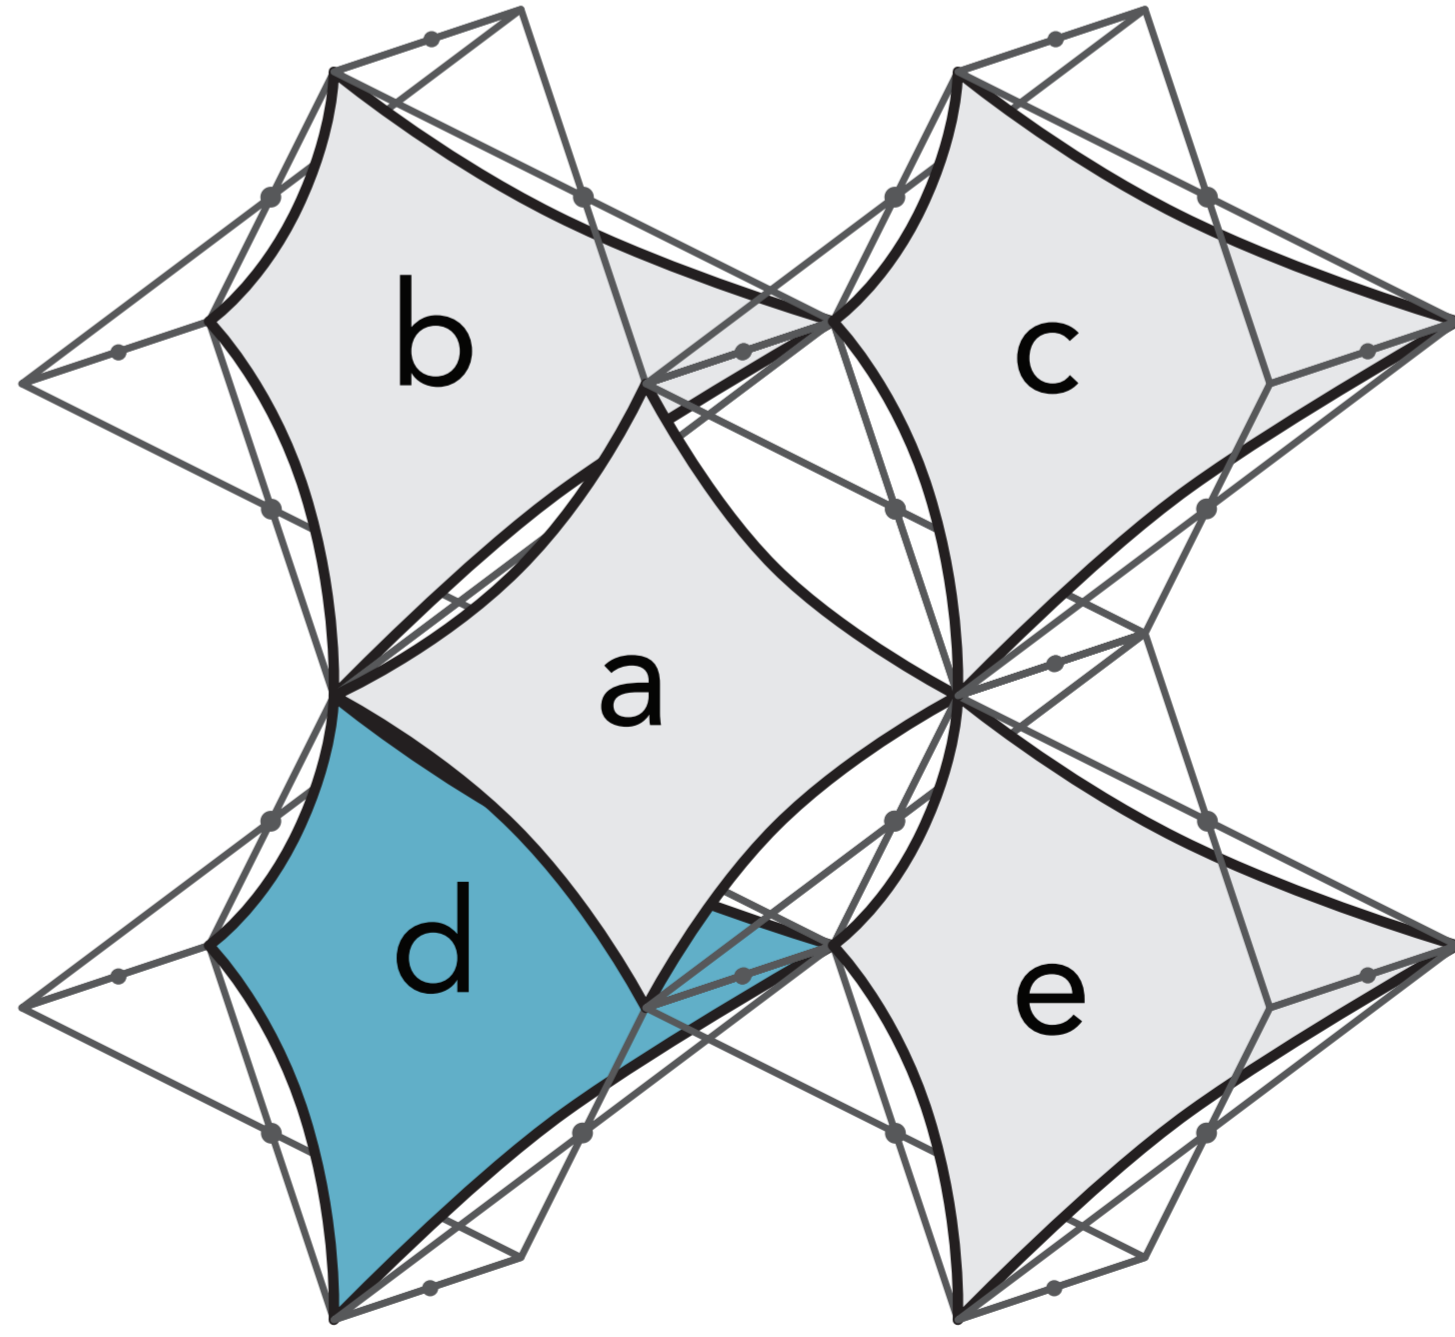

# 1×1 Double Twist XSNAP skin

Print Size: 30.5"w × 30.5"h

Final Size: 29"w × 29"h

X-FACTOR shown: 3" in on all sides

**X-FACTOR:** A term describing the result of tension at all corners and connection points of an Xpressions skin when placed on a frame. The artwork will be stretched with the least amount of distortion at the center of each quad, and the most distortion within the outer 3-5" of the skin. It is not a live area, as the image will be visible.