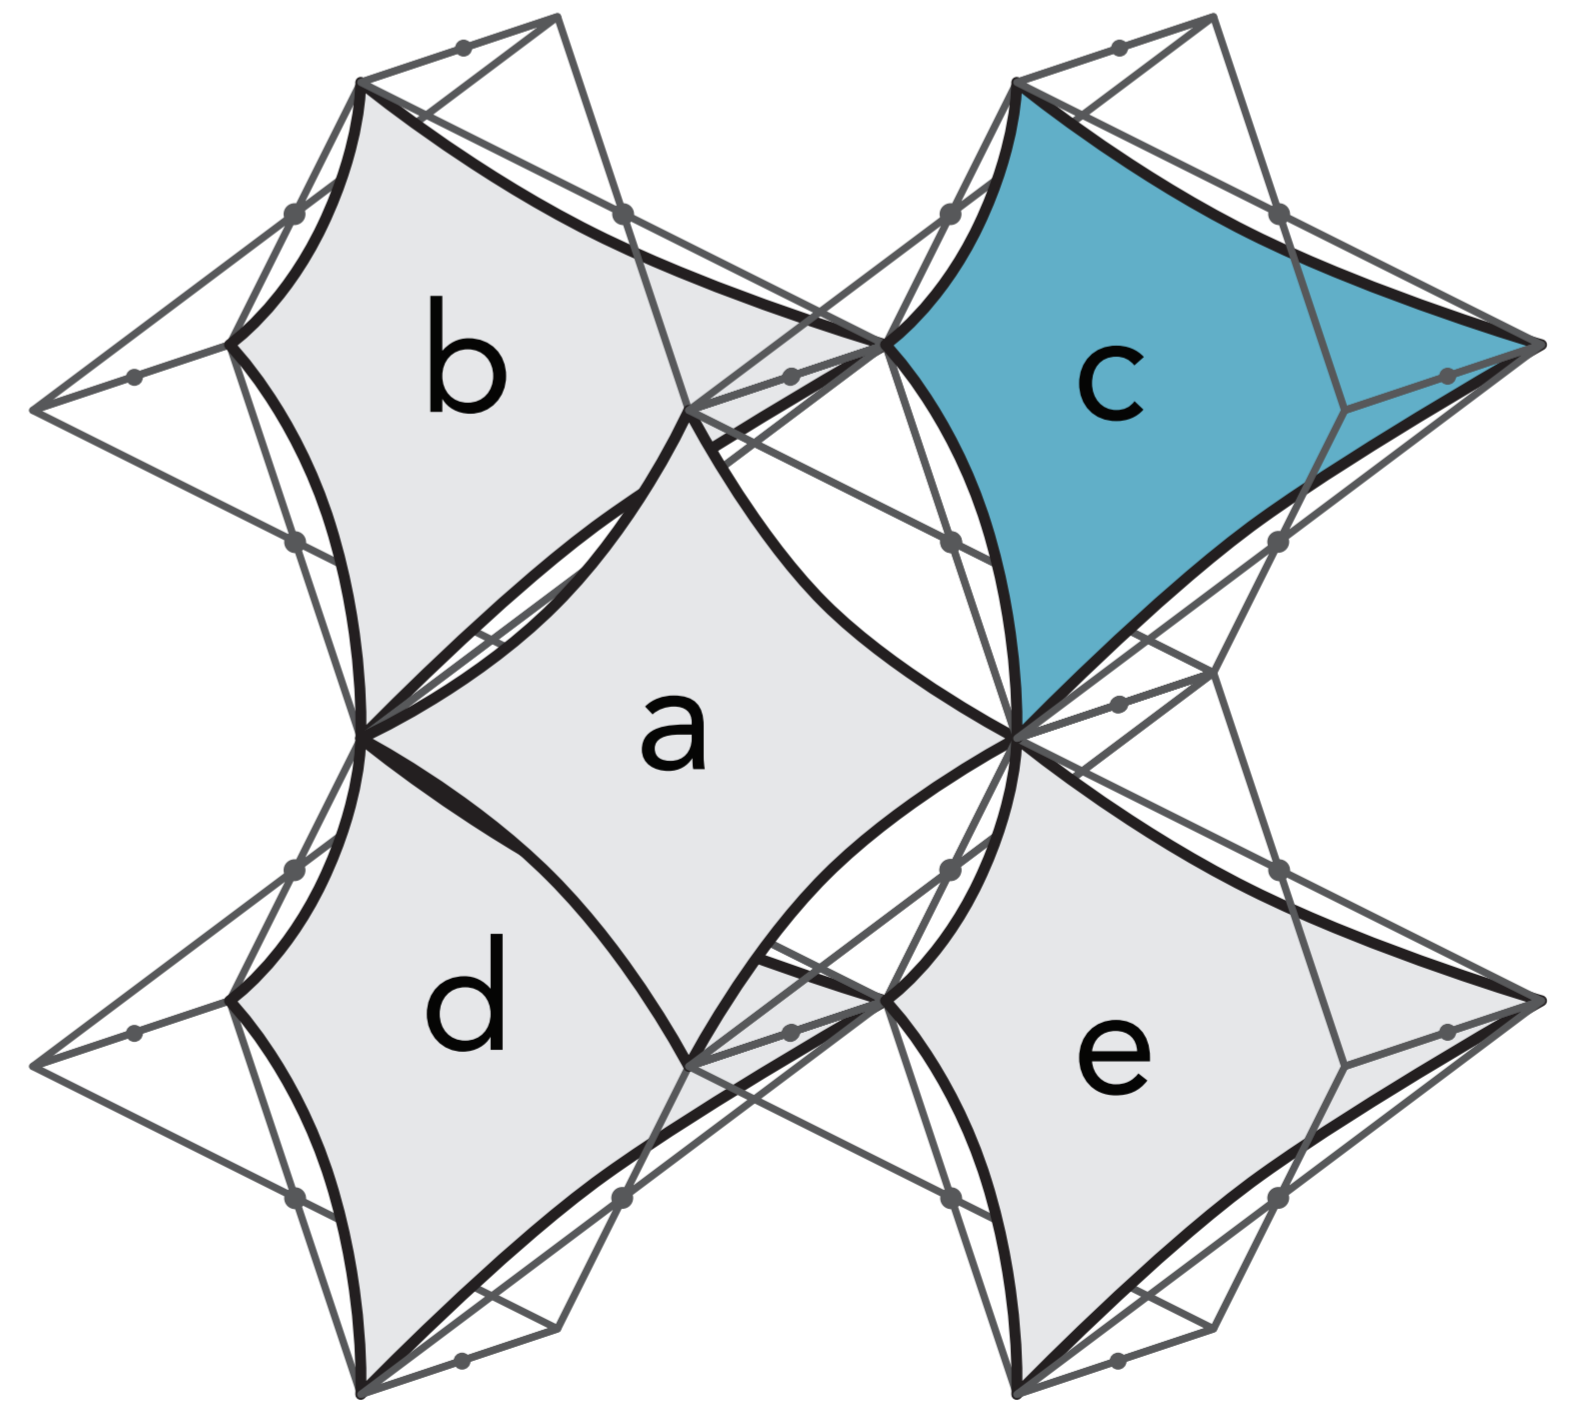

# 1×1 Double Twist XSNAP skin

Print Size: 30.5"w × 30.5"h

Final Size: 29"w × 29"h

X-FACTOR shown: 3" in on all sides

**X-FACTOR:** A term describing the result of tension at all corners and connection points of an Xpressions skin when placed on a frame. The artwork will be stretched with the least amount of distortion at the center of each quad, and the most distortion within the outer 3-5" of the skin. It is not a live area, as the image will be visible.