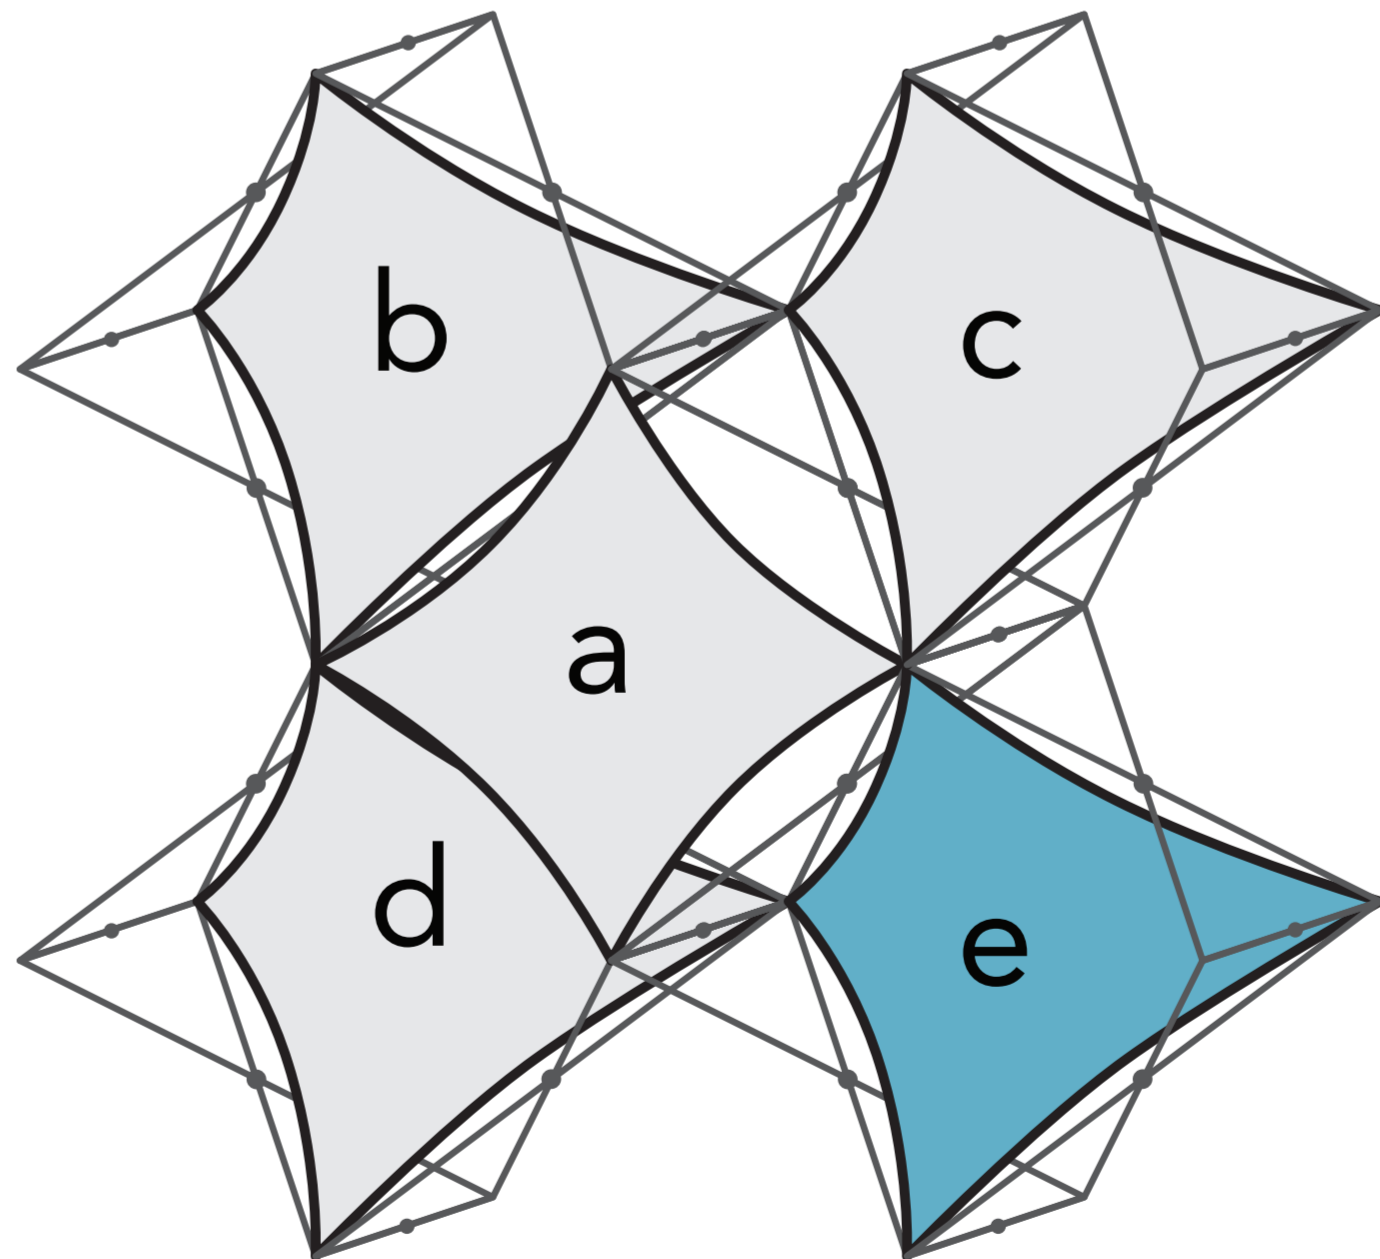

**X-FACTOR:** A term describing the result of tension at all corners and connection points of an Xpressions skin when placed on a frame. The artwork will be stretched with the least amount of distortion at the center of each quad, and the most distortion within the outer 3-5" of the skin. It is not a live area, as the image will be visible.

# 1×1 Double Twist XSNAP skin

Print Size: 30.5"w × 30.5"h

Final Size: 29"w × 29"h

X-FACTOR shown: 3" in on all sides

**X-FACTOR:** A term describing the result of tension at all corners and connection points of an Xpressions skin when placed on a frame. The artwork will be stretched with the least amount of distortion at the center of each quad, and the most distortion within the outer 3-5" of the skin. It is not a live area, as the image will be visible.