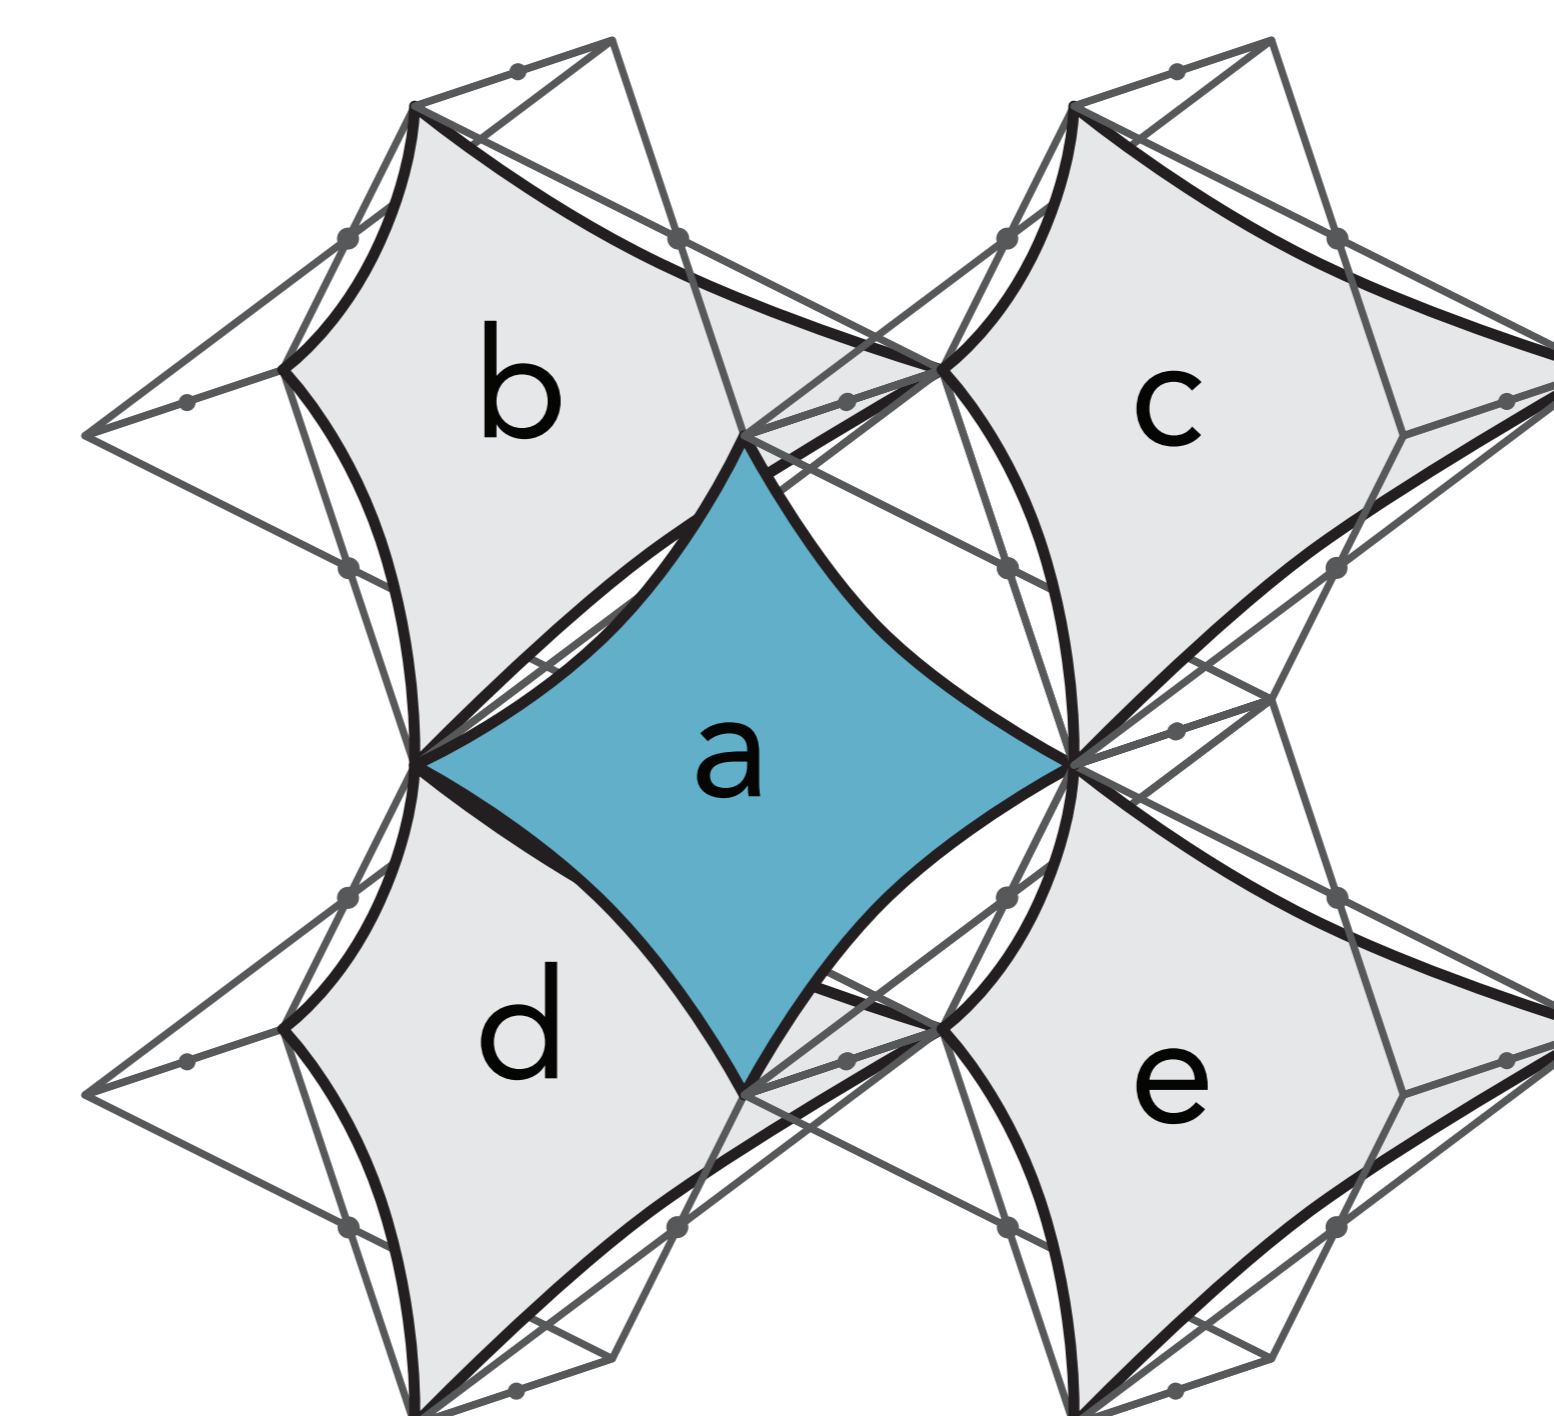

# 1×1 Flat XSNAP skin

Print Size: 29.5"w × 29.5"h

Final Size: 28"w × 28"h

X-FACTOR shown: 3" in on all sides

**X-FACTOR:** A term describing the result of tension at all corners and connection points of an Xpressions skin when placed on a frame. The artwork will be stretched with the least amount of distortion at the center of each quad, and the most distortion within the outer 3-5" of the skin. It is not a live area, as the image will be visible.

# 1×1 Double Twist XSNAP skin

Print Size: 30.5"w × 30.5"h

Final Size: 29"w × 29"h

X-FACTOR shown: 3" in on all sides

**X-FACTOR:** A term describing the result of tension at all corners and connection points of an Xpressions skin when placed on a frame. The artwork will be stretched with the least amount of distortion at the center of each quad, and the most distortion within the outer 3-5" of the skin. It is not a live area, as the image will be visible.