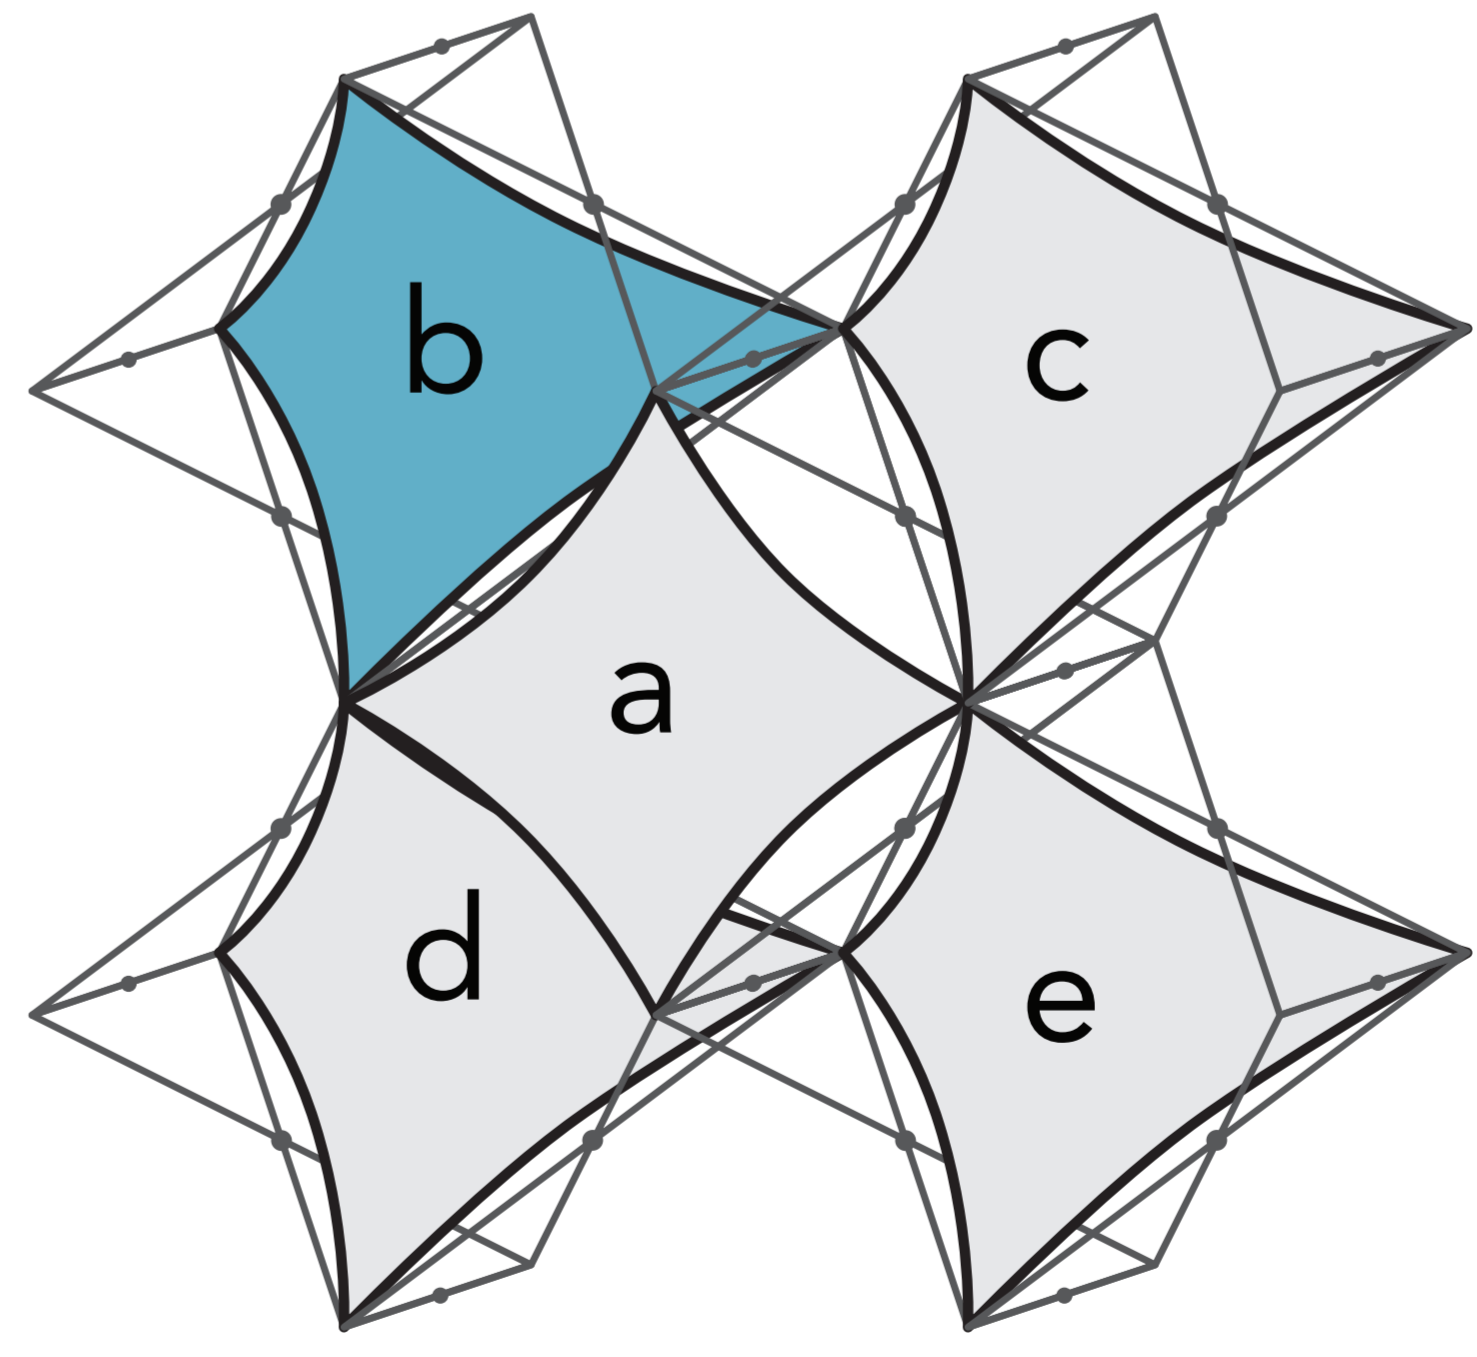

**X-FACTOR:** A term describing the result of tension at all corners and connection points of an Xpressions skin when placed on a frame. The artwork will be stretched with the least amount of distortion at the center of each quad, and the most distortion within the outer 3-5" of the skin. It is not a live area, as the image will be visible.

# 1×1 Double Twist XSNAP skin

Print Size: 30.5"w × 30.5"h

Final Size: 29"w × 29"h

X-FACTOR shown: 3" in on all sides

**X-FACTOR:** A term describing the result of tension at all corners and connection points of an Xpressions skin when placed on a frame. The artwork will be stretched with the least amount of distortion at the center of each quad, and the most distortion within the outer 3-5" of the skin. It is not a live area, as the image will be visible.