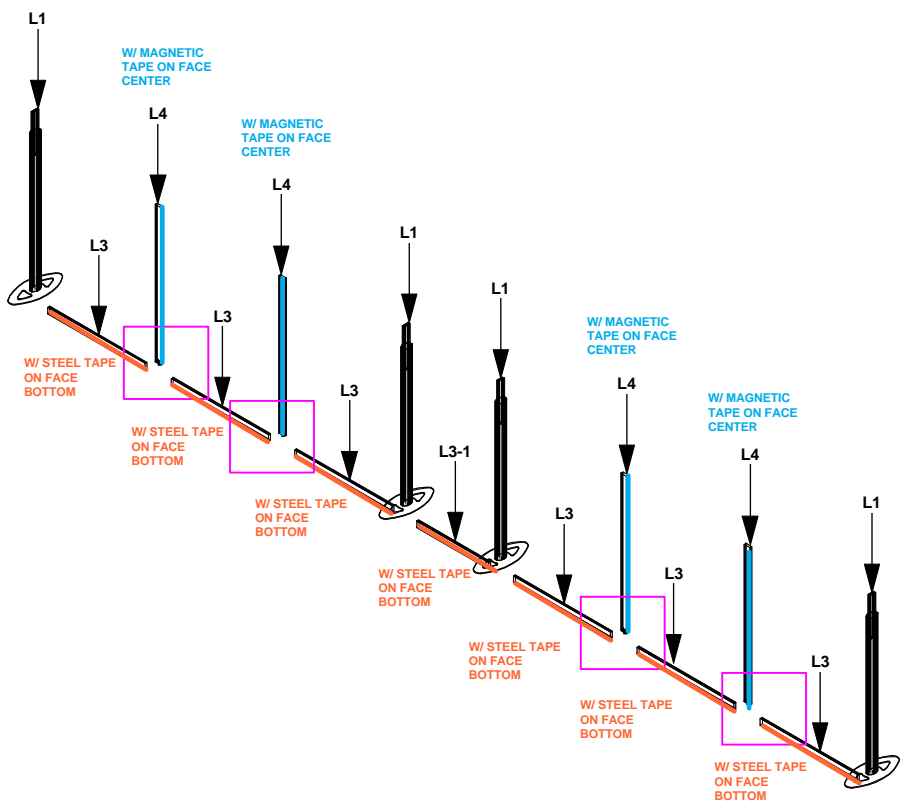

# LINEAR 11

Code	#	Description
L3	6	HORIZONTAL GRAPHIC BAR
L4	4	VERTICAL GRAPHIC BAR WITH CE
L1	4	BOTTOM HALF UPRIGHT
L3-1	1	HORIZONTAL GRAPHIC BAR

LINEAR

Code	#	Description
JOINER BAR	8	JOINER BAR
CORNER LOCK	4	CORNER LOCK

LINEAR

Code	#	Description
L5-2	1	GRAPHICS
L5-1	1	GRAPHICS
L5-3	1	GRAPHICS
IL5-4	1	GRAPHICS
L5-6	1	GRAPHICS
L5-7	1	GRAPHICS
L5-5	1	GRAPHICS

**LINEAR**

Code	#	Description
LV3 LIGHT	4	GREY SKINNY LIGHT WITH OSRAM TITAN 50W LA

**LINEAR**

Code	#	Description
L10	2	TABLE TOP
L7	4	TABLE LEG
L8	2	TABLE SUPPORT

LINEAR

Code	#	Description
L17	2	TABLE TOP
L7	2	TABLE LEG
	2	
L8	2	TABLE SUPPORT

L1

L2

L9

L3 / L4  
L3-2 / L4-1

LINEAR