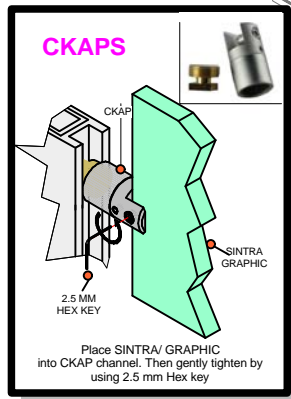

**LINEAR**

Code	#	Description
L2	4	TOP HALF UPRIGHT
L6	4	CAP
L3	6	HORIZONTAL GRAPHIC BAR
L4-1	4	VERTICAL GRAPHIC BAR
L9	12	GRAPHICS MOUNTING BAR
CPH C	4	CAP FOR VERTICAL GRAPHIC BAR
L3-1	1	HORIZONTAL GRAPHIC BAR

LINEAR

Code	#	Description
L5-2	1	GRAPHICS
L5-1	1	GRAPHICS
L5-3	1	GRAPHICS
IL5-4	1	GRAPHICS
L5-6	1	GRAPHICS
L5-7	1	GRAPHICS
L5-5	1	GRAPHICS

**LINEAR**

Code	#	Description
LV3 LIGHT	4	GREY SKINNY LIGHT WITH OSRAM TITAN 50W LA

LINEAR

**CKAP**

Code	#	Description
CKAPS	22	STANDOFFS
L11-9	1	GRAPHICS
L11-1	1	GRAPHICS
L11-6	1	GRAPHICS
L11-7	1	GRAPHICS
L11-11	1	GRAPHICS
L11-10	1	GRAPHICS
L11-4	1	GRAPHICS
L11-2	1	GRAPHICS
L11-3	1	GRAPHICS
L11-8	1	GRAPHICS
L11-5	1	GRAPHICS

**LINEAR**

Code	#	Description
L10	2	TABLE TOP
L7	4	TABLE LEG
L8	2	TABLE SUPPORT

LINEAR

Code	#	Description
L17	2	TABLE TOP
L7	2	TABLE LEG
	2	
L8	2	TABLE SUPPORT

L1

L2

L9

L3 / L4  
L3-2 / L4-1