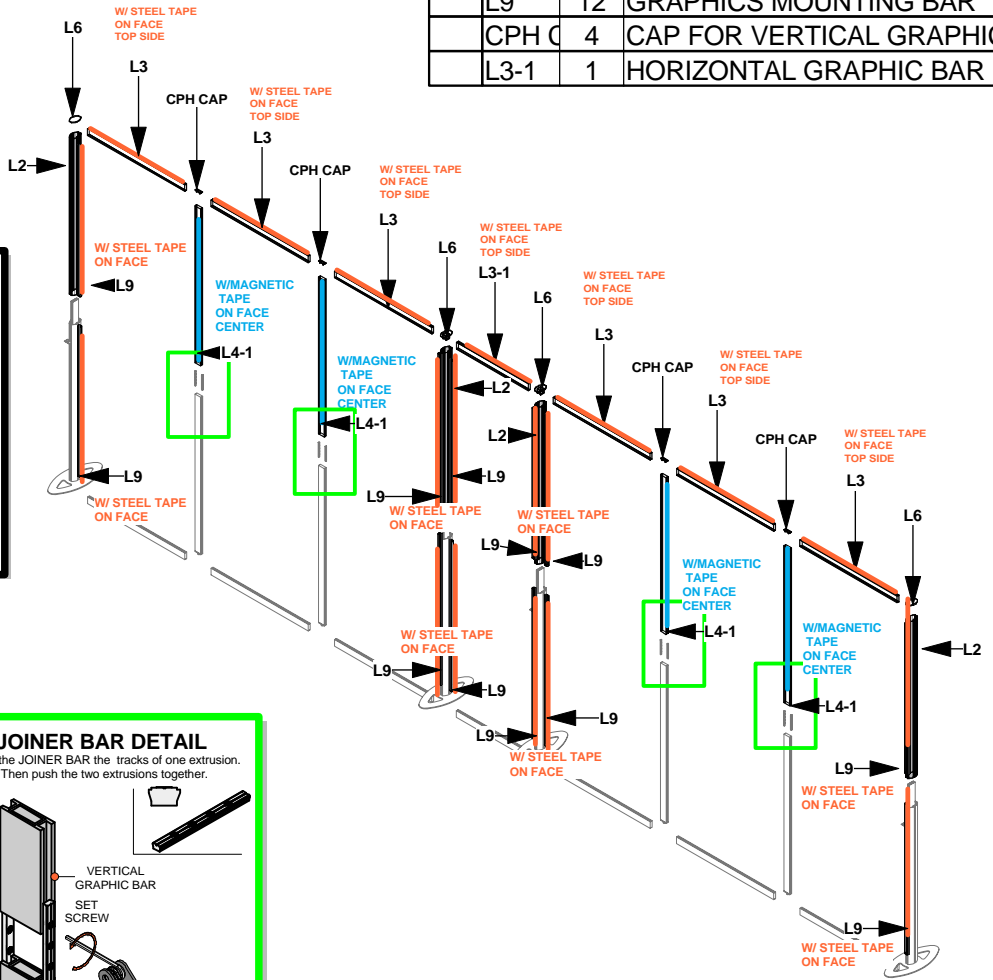

# LINEAR 11

Code	#	Description
L3	6	HORIZONTAL GRAPHIC BAR
L4	4	VERTICAL GRAPHIC BAR WITH CE
L1	4	BOTTOM HALF UPRIGHT
L3-1	1	HORIZONTAL GRAPHIC BAR

LINEAR

Code	#	Description
JOINER BAR	8	JOINER BAR
CORNER LOCK	4	CORNER LOCK

**LINEAR**

Code	#	Description
L2	4	TOP HALF UPRIGHT
L6	4	CAP
L3	6	HORIZONTAL GRAPHIC BAR
L4-1	4	VERTICAL GRAPHIC BAR
L9	12	GRAPHICS MOUNTING BAR
CPH C	4	CAP FOR VERTICAL GRAPHIC BAR
L3-1	1	HORIZONTAL GRAPHIC BAR

LINEAR

Code	#	Description
L5-2	1	GRAPHICS
L5-1	1	GRAPHICS
L5-3	1	GRAPHICS
IL5-4	1	GRAPHICS
L5-6	1	GRAPHICS
L5-7	1	GRAPHICS
L5-5	1	GRAPHICS

**LINEAR**

Code	#	Description
LV3 LIGHT	4	GREY SKINNY LIGHT WITH OSRAM TITAN 50W LA

**LINEAR**

Code	#	Description
L10	2	TABLE TOP
L7	4	TABLE LEG
L8	2	TABLE SUPPORT

LINEAR

Code	#	Description
L17	2	TABLE TOP
L7	2	TABLE LEG
	2	
L8	2	TABLE SUPPORT

L1

L2

L9

L3 / L4  
L3-2 / L4-1