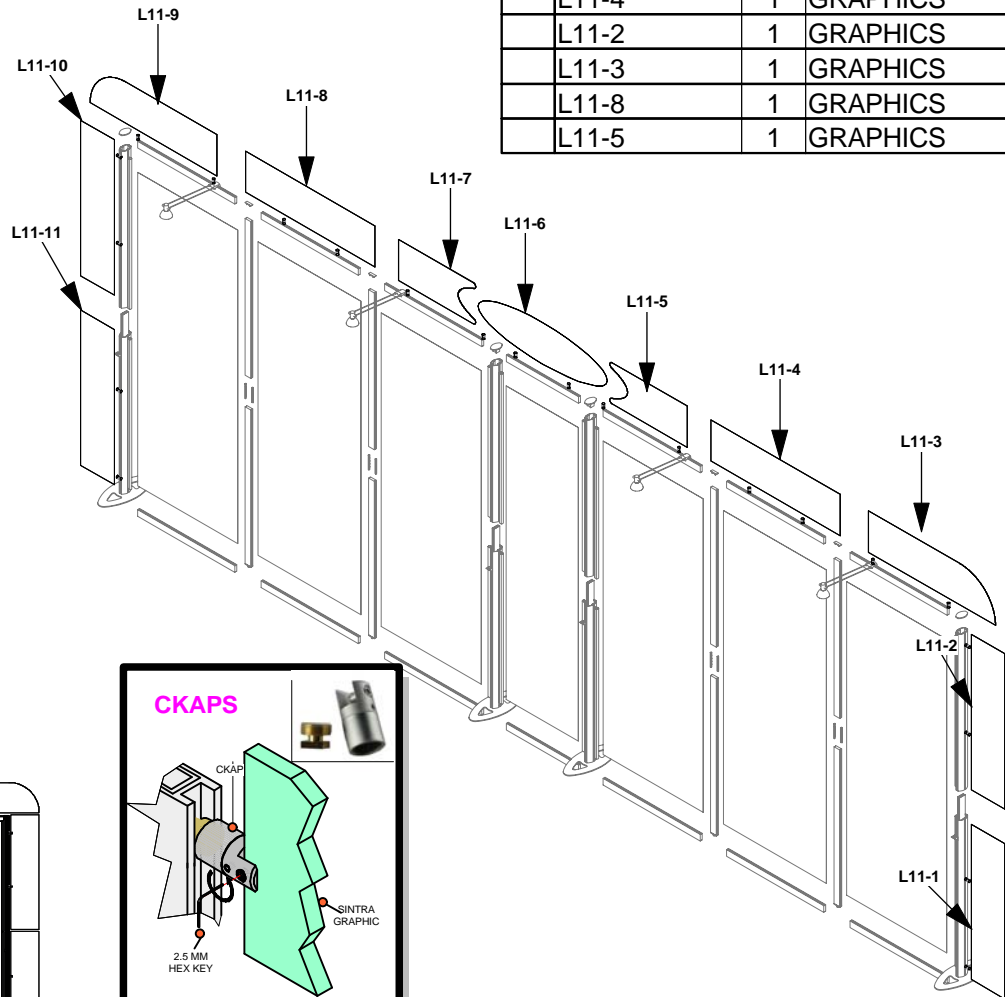

Code	#	Description
CKAPS	22	STANDOFFS
L11-9	1	GRAPHICS
L11-1	1	GRAPHICS
L11-6	1	GRAPHICS
L11-7	1	GRAPHICS
L11-11	1	GRAPHICS
L11-10	1	GRAPHICS
L11-4	1	GRAPHICS
L11-2	1	GRAPHICS
L11-3	1	GRAPHICS
L11-8	1	GRAPHICS
L11-5	1	GRAPHICS

LINEAR