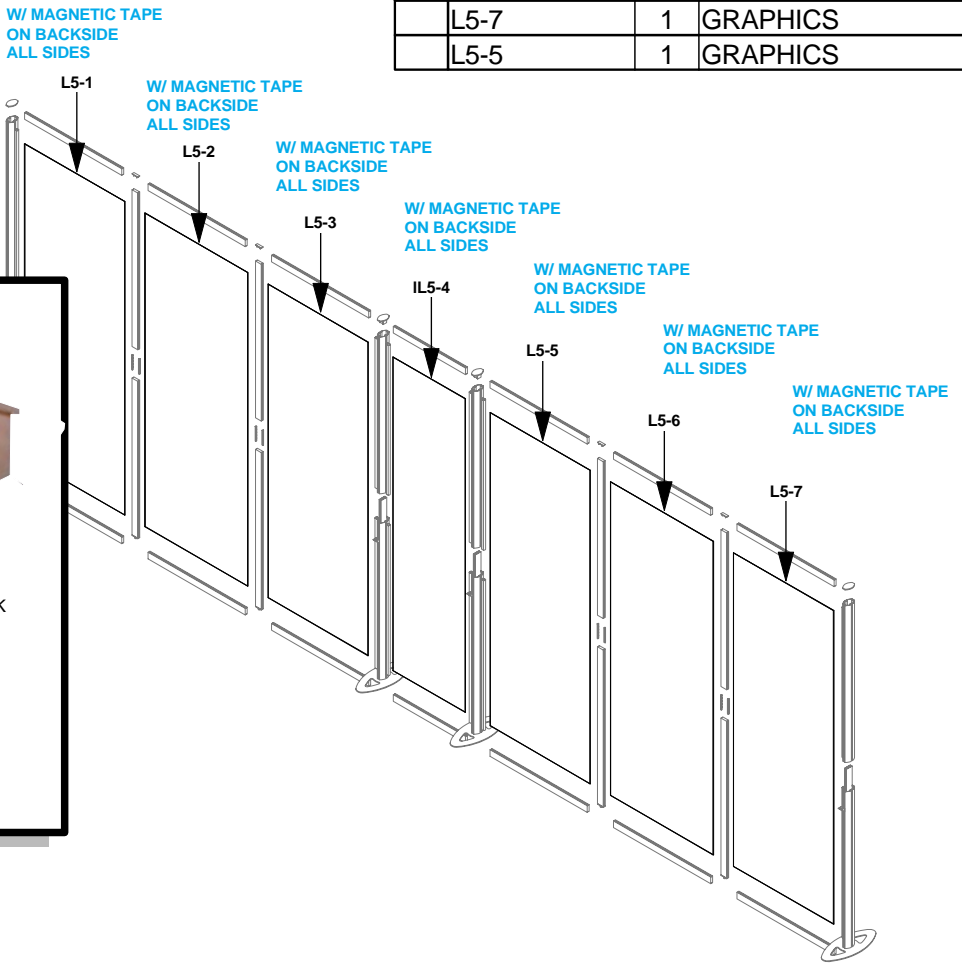

# LINEAR 11

Code	#	Description
L3	6	HORIZONTAL GRAPHIC BAR
L4	4	VERTICAL GRAPHIC BAR WITH CE
L1	4	BOTTOM HALF UPRIGHT
L3-1	1	HORIZONTAL GRAPHIC BAR

LINEAR

Code	#	Description
JOINER BAR	8	JOINER BAR
CORNER LOCK	4	CORNER LOCK

**LINEAR**

Code	#	Description
L2	4	TOP HALF UPRIGHT
L6	4	CAP
L3	6	HORIZONTAL GRAPHIC BAR
L4-1	4	VERTICAL GRAPHIC BAR
L9	12	GRAPHICS MOUNTING BAR
CPH C	4	CAP FOR VERTICAL GRAPHIC BAR
L3-1	1	HORIZONTAL GRAPHIC BAR

LINEAR

Code	#	Description
L5-2	1	GRAPHICS
L5-1	1	GRAPHICS
L5-3	1	GRAPHICS
IL5-4	1	GRAPHICS
L5-6	1	GRAPHICS
L5-7	1	GRAPHICS
L5-5	1	GRAPHICS

**LINEAR**

Code	#	Description
LV3 LIGHT	4	GREY SKINNY LIGHT WITH OSRAM TITAN 50W LA

**LINEAR**

Code	#	Description
L10	2	TABLE TOP
L7	4	TABLE LEG
L8	2	TABLE SUPPORT

LINEAR

Code	#	Description
L17	2	TABLE TOP
L7	2	TABLE LEG
	2	
L8	2	TABLE SUPPORT

L1

L2

L9

L3 / L4  
L3-2 / L4-1