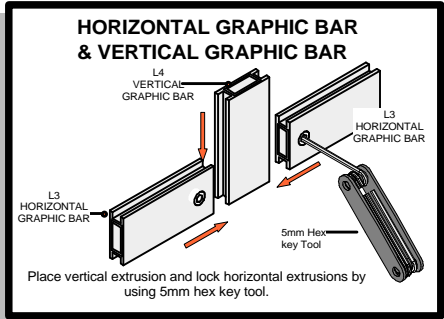

# LINEAR 11

Code	#	Description
L3	6	HORIZONTAL GRAPHIC BAR
L4	4	VERTICAL GRAPHIC BAR WITH CE
L1	4	BOTTOM HALF UPRIGHT
L3-1	1	HORIZONTAL GRAPHIC BAR

LINEAR

Code	#	Description
JOINER BAR	8	JOINER BAR
CORNER LOCK	4	CORNER LOCK

**LINEAR**

Code	#	Description
L2	4	TOP HALF UPRIGHT
L6	4	CAP
L3	6	HORIZONTAL GRAPHIC BAR
L4-1	4	VERTICAL GRAPHIC BAR
L9	12	GRAPHICS MOUNTING BAR
CPH C	4	CAP FOR VERTICAL GRAPHIC BAR
L3-1	1	HORIZONTAL GRAPHIC BAR