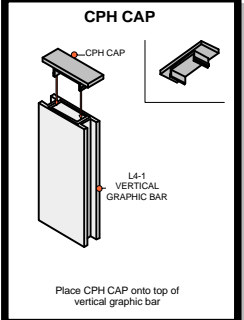

# LINEAR 11

Code	#	Description
L3	6	HORIZONTAL GRAPHIC BAR
L4	4	VERTICAL GRAPHIC BAR WITH CE
L1	4	BOTTOM HALF UPRIGHT
L3-1	1	HORIZONTAL GRAPHIC BAR

LINEAR

Code	#	Description
JOINER BAR	8	JOINER BAR
CORNER LOCK	4	CORNER LOCK

**LINEAR**

Code	#	Description
L2	4	TOP HALF UPRIGHT
L6	4	CAP
L3	6	HORIZONTAL GRAPHIC BAR
L4-1	4	VERTICAL GRAPHIC BAR
L9	12	GRAPHICS MOUNTING BAR
CPH C	4	CAP FOR VERTICAL GRAPHIC BAR
L3-1	1	HORIZONTAL GRAPHIC BAR