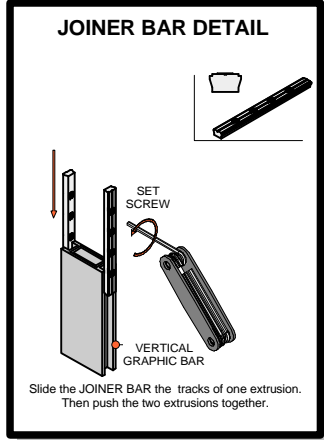

# LINEAR 11

Code	#	Description
L3	6	HORIZONTAL GRAPHIC BAR
L4	4	VERTICAL GRAPHIC BAR WITH CE
L1	4	BOTTOM HALF UPRIGHT
L3-1	1	HORIZONTAL GRAPHIC BAR

LINEAR

Code	#	Description
JOINER BAR	8	JOINER BAR
CORNER LOCK	4	CORNER LOCK

**LINEAR**

Code	#	Description
L2	4	TOP HALF UPRIGHT
L6	4	CAP
L3	6	HORIZONTAL GRAPHIC BAR
L4-1	4	VERTICAL GRAPHIC BAR
L9	12	GRAPHICS MOUNTING BAR
CPH C	4	CAP FOR VERTICAL GRAPHIC BAR
L3-1	1	HORIZONTAL GRAPHIC BAR