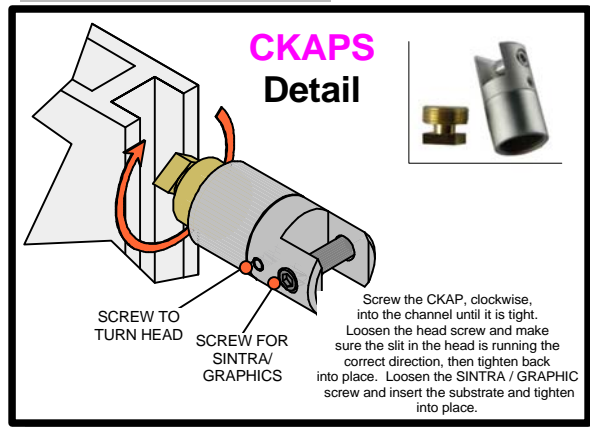

Code	#	Description
CKAPS	22	STANDOFFS
L11-9	1	GRAPHICS
L11-1	1	GRAPHICS
L11-6	1	GRAPHICS
L11-7	1	GRAPHICS
L11-11	1	GRAPHICS
L11-10	1	GRAPHICS
L11-4	1	GRAPHICS
L11-2	1	GRAPHICS
L11-3	1	GRAPHICS
L11-8	1	GRAPHICS
L11-5	1	GRAPHICS

LINEAR