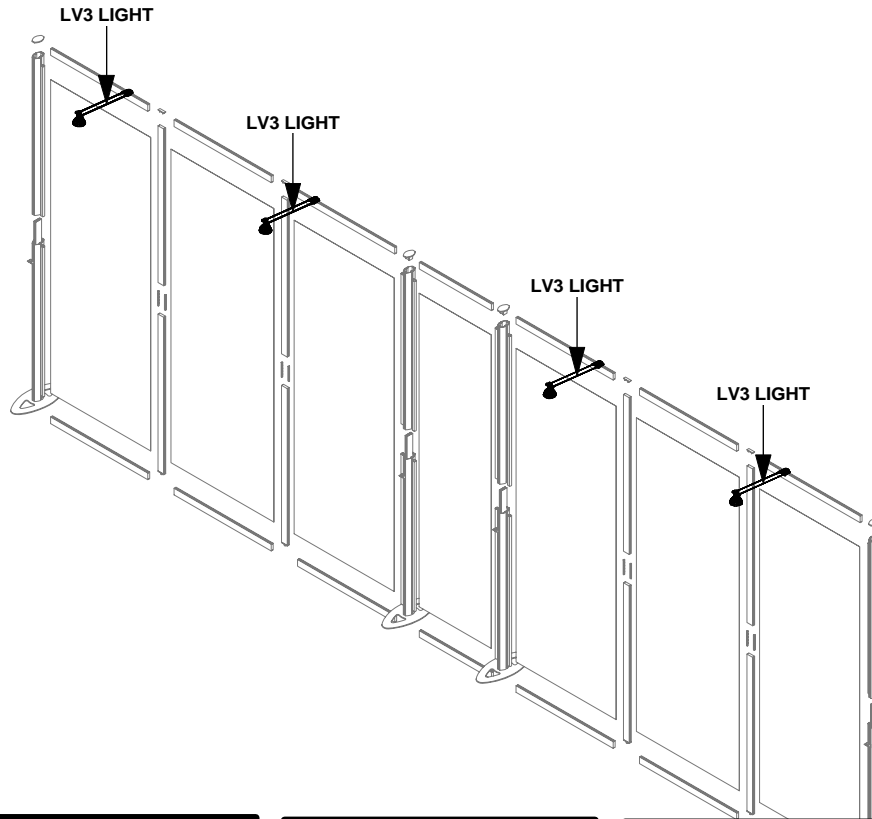

LINEAR

Code	#	Description
L5-2	1	GRAPHICS
L5-1	1	GRAPHICS
L5-3	1	GRAPHICS
IL5-4	1	GRAPHICS
L5-6	1	GRAPHICS
L5-7	1	GRAPHICS
L5-5	1	GRAPHICS

**LINEAR**

Code	#	Description
LV3 LIGHT	4	GREY SKINNY LIGHT WITH OSRAM TITAN 50W LA

**LINEAR**

Code	#	Description
L10	2	TABLE TOP
L7	4	TABLE LEG
L8	2	TABLE SUPPORT

LINEAR

Code	#	Description
L17	2	TABLE TOP
L7	2	TABLE LEG
	2	
L8	2	TABLE SUPPORT

L1

L2

L9

L3 / L4  
L3-2 / L4-1