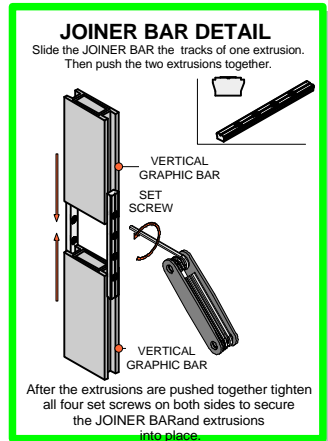

# LINEAR 11

Code	#	Description
L3	6	HORIZONTAL GRAPHIC BAR
L4	4	VERTICAL GRAPHIC BAR WITH CE
L1	4	BOTTOM HALF UPRIGHT
L3-1	1	HORIZONTAL GRAPHIC BAR

LINEAR

Code	#	Description
JOINER BAR	8	JOINER BAR
CORNER LOCK	4	CORNER LOCK

**LINEAR**

Code	#	Description
L2	4	TOP HALF UPRIGHT
L6	4	CAP
L3	6	HORIZONTAL GRAPHIC BAR
L4-1	4	VERTICAL GRAPHIC BAR
L9	12	GRAPHICS MOUNTING BAR
CPH C	4	CAP FOR VERTICAL GRAPHIC BAR
L3-1	1	HORIZONTAL GRAPHIC BAR