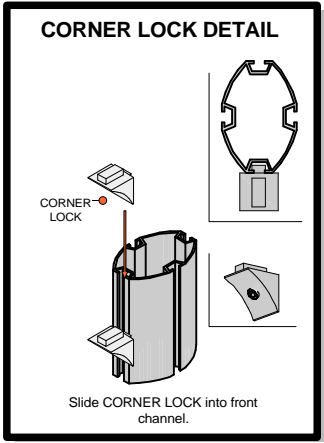

# LINEAR 11

Code	#	Description
L3	6	HORIZONTAL GRAPHIC BAR
L4	4	VERTICAL GRAPHIC BAR WITH CE
L1	4	BOTTOM HALF UPRIGHT
L3-1	1	HORIZONTAL GRAPHIC BAR

LINEAR

Code	#	Description
JOINER BAR	8	JOINER BAR
CORNER LOCK	4	CORNER LOCK

**LINEAR**

Code	#	Description
L2	4	TOP HALF UPRIGHT
L6	4	CAP
L3	6	HORIZONTAL GRAPHIC BAR
L4-1	4	VERTICAL GRAPHIC BAR
L9	12	GRAPHICS MOUNTING BAR
CPH C	4	CAP FOR VERTICAL GRAPHIC BAR
L3-1	1	HORIZONTAL GRAPHIC BAR