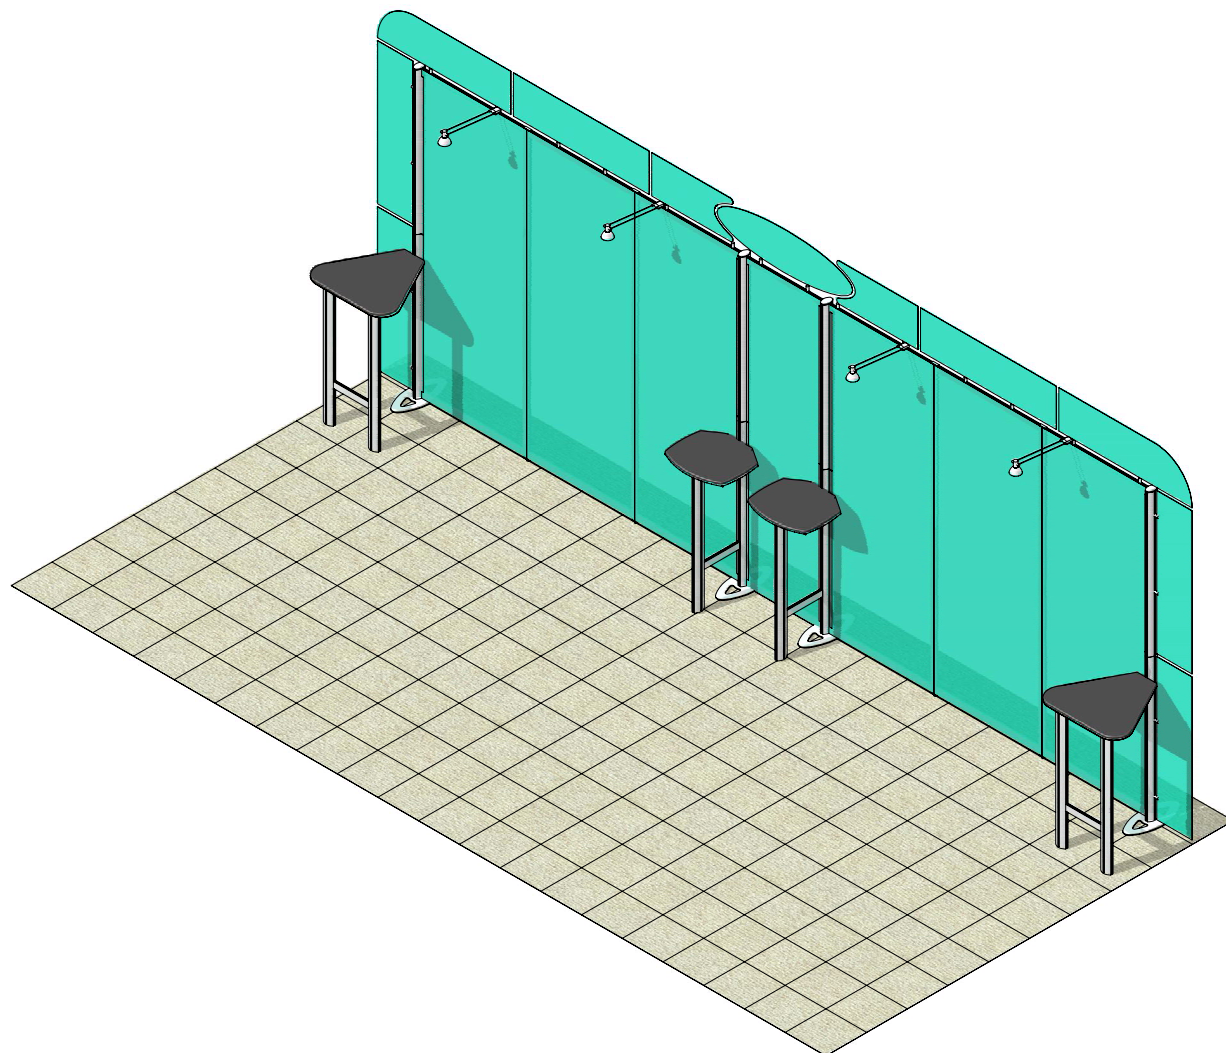

# LINEAR 11

Code	#	Description
L3	6	HORIZONTAL GRAPHIC BAR
L4	4	VERTICAL GRAPHIC BAR WITH CE
L1	4	BOTTOM HALF UPRIGHT
L3-1	1	HORIZONTAL GRAPHIC BAR

LINEAR

Code	#	Description
JOINER BAR	8	JOINER BAR
CORNER LOCK	4	CORNER LOCK

**LINEAR**

Code	#	Description
L2	4	TOP HALF UPRIGHT
L6	4	CAP
L3	6	HORIZONTAL GRAPHIC BAR
L4-1	4	VERTICAL GRAPHIC BAR
L9	12	GRAPHICS MOUNTING BAR
CPH C	4	CAP FOR VERTICAL GRAPHIC BAR
L3-1	1	HORIZONTAL GRAPHIC BAR

LINEAR

Code	#	Description
L5-2	1	GRAPHICS
L5-1	1	GRAPHICS
L5-3	1	GRAPHICS
IL5-4	1	GRAPHICS
L5-6	1	GRAPHICS
L5-7	1	GRAPHICS
L5-5	1	GRAPHICS

**LINEAR**

Code	#	Description
LV3 LIGHT	4	GREY SKINNY LIGHT WITH OSRAM TITAN 50W LA

**LINEAR**

Code	#	Description
L10	2	TABLE TOP
L7	4	TABLE LEG
L8	2	TABLE SUPPORT

LINEAR

Code	#	Description
L17	2	TABLE TOP
L7	2	TABLE LEG
	2	
L8	2	TABLE SUPPORT

L1

L2

L9

L3 / L4  
L3-2 / L4-1