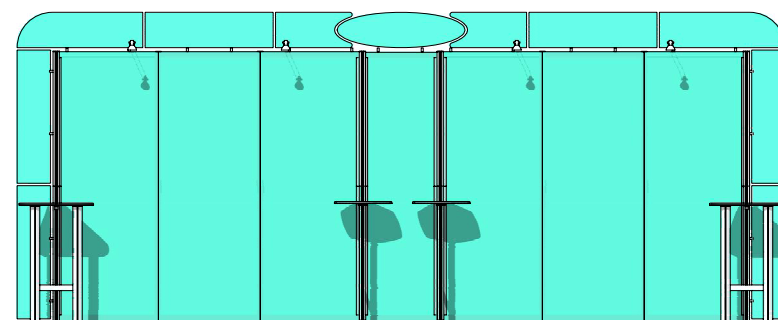

# LINEAR 11

Code	#	Description
L3	6	HORIZONTAL GRAPHIC BAR
L4	4	VERTICAL GRAPHIC BAR WITH CE
L1	4	BOTTOM HALF UPRIGHT
L3-1	1	HORIZONTAL GRAPHIC BAR

LINEAR

Code	#	Description
JOINER BAR	8	JOINER BAR
CORNER LOCK	4	CORNER LOCK

**LINEAR**

Code	#	Description
L2	4	TOP HALF UPRIGHT
L6	4	CAP
L3	6	HORIZONTAL GRAPHIC BAR
L4-1	4	VERTICAL GRAPHIC BAR
L9	12	GRAPHICS MOUNTING BAR
CPH C	4	CAP FOR VERTICAL GRAPHIC BAR
L3-1	1	HORIZONTAL GRAPHIC BAR

LINEAR

Code	#	Description
L5-2	1	GRAPHICS
L5-1	1	GRAPHICS
L5-3	1	GRAPHICS
IL5-4	1	GRAPHICS
L5-6	1	GRAPHICS
L5-7	1	GRAPHICS
L5-5	1	GRAPHICS

**LINEAR**

Code	#	Description
LV3 LIGHT	4	GREY SKINNY LIGHT WITH OSRAM TITAN 50W LA