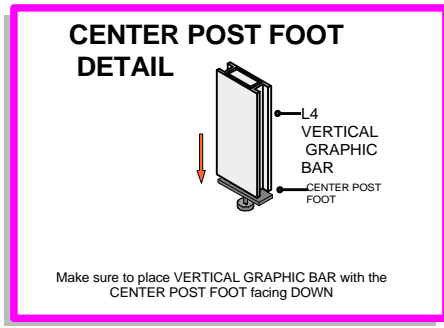

# LINEAR 11

Code	#	Description
L3	6	HORIZONTAL GRAPHIC BAR
L4	4	VERTICAL GRAPHIC BAR WITH CE
L1	4	BOTTOM HALF UPRIGHT
L3-1	1	HORIZONTAL GRAPHIC BAR

LINEAR

Code	#	Description
JOINER BAR	8	JOINER BAR
CORNER LOCK	4	CORNER LOCK

**LINEAR**

Code	#	Description
L2	4	TOP HALF UPRIGHT
L6	4	CAP
L3	6	HORIZONTAL GRAPHIC BAR
L4-1	4	VERTICAL GRAPHIC BAR
L9	12	GRAPHICS MOUNTING BAR
CPH C	4	CAP FOR VERTICAL GRAPHIC BAR
L3-1	1	HORIZONTAL GRAPHIC BAR