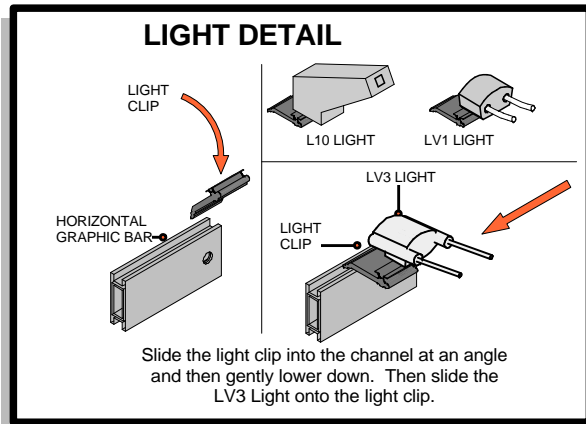

Code	#	Description
LV3 LIGHT	4	GREY SKINNY LIGHT WITH OSRAM TITAN 50W LA

LINEAR