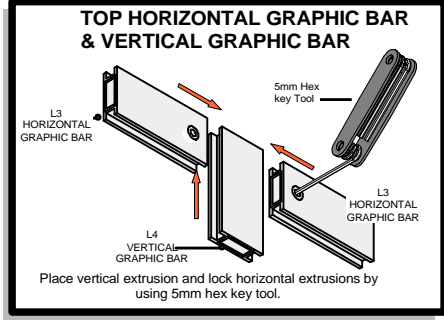

# LINEAR 11

Code	#	Description
L3	6	HORIZONTAL GRAPHIC BAR
L4	4	VERTICAL GRAPHIC BAR WITH CE
L1	4	BOTTOM HALF UPRIGHT
L3-1	1	HORIZONTAL GRAPHIC BAR

LINEAR

Code	#	Description
JOINER BAR	8	JOINER BAR
CORNER LOCK	4	CORNER LOCK

**LINEAR**

Code	#	Description
L2	4	TOP HALF UPRIGHT
L6	4	CAP
L3	6	HORIZONTAL GRAPHIC BAR
L4-1	4	VERTICAL GRAPHIC BAR
L9	12	GRAPHICS MOUNTING BAR
CPH C	4	CAP FOR VERTICAL GRAPHIC BAR
L3-1	1	HORIZONTAL GRAPHIC BAR