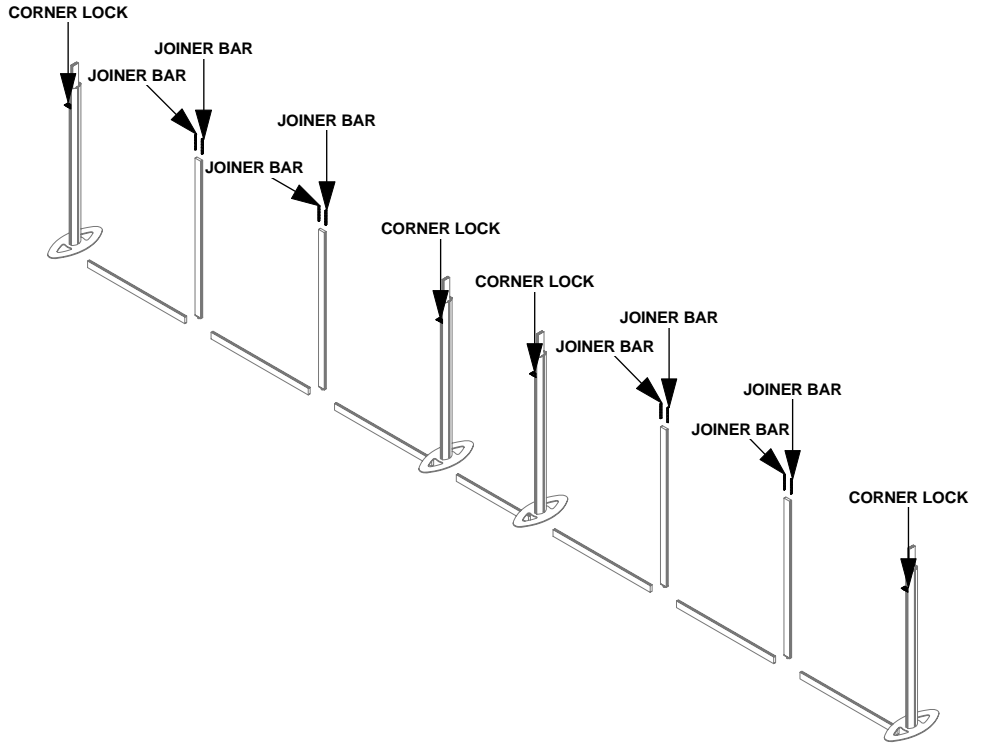

# LINEAR 11

Code	#	Description
L3	6	HORIZONTAL GRAPHIC BAR
L4	4	VERTICAL GRAPHIC BAR WITH CE
L1	4	BOTTOM HALF UPRIGHT
L3-1	1	HORIZONTAL GRAPHIC BAR

LINEAR

Code	#	Description
JOINER BAR	8	JOINER BAR
CORNER LOCK	4	CORNER LOCK

**LINEAR**

Code	#	Description
L2	4	TOP HALF UPRIGHT
L6	4	CAP
L3	6	HORIZONTAL GRAPHIC BAR
L4-1	4	VERTICAL GRAPHIC BAR
L9	12	GRAPHICS MOUNTING BAR
CPH C	4	CAP FOR VERTICAL GRAPHIC BAR
L3-1	1	HORIZONTAL GRAPHIC BAR

LINEAR

Code	#	Description
L5-2	1	GRAPHICS
L5-1	1	GRAPHICS
L5-3	1	GRAPHICS
IL5-4	1	GRAPHICS
L5-6	1	GRAPHICS
L5-7	1	GRAPHICS
L5-5	1	GRAPHICS

**LINEAR**

Code	#	Description
LV3 LIGHT	4	GREY SKINNY LIGHT WITH OSRAM TITAN 50W LA

**LINEAR**

Code	#	Description
L10	2	TABLE TOP
L7	4	TABLE LEG
L8	2	TABLE SUPPORT

LINEAR

Code	#	Description
L17	2	TABLE TOP
L7	2	TABLE LEG
	2	
L8	2	TABLE SUPPORT

L1

L2

L9

L3 / L4  
L3-2 / L4-1