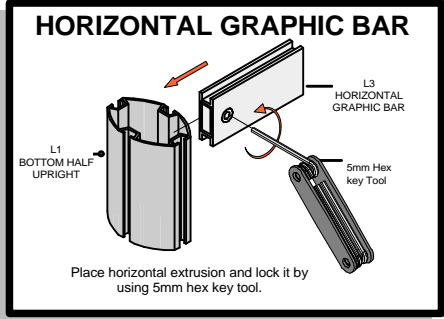

# LINEAR 11

Code	#	Description
L3	6	HORIZONTAL GRAPHIC BAR
L4	4	VERTICAL GRAPHIC BAR WITH CE
L1	4	BOTTOM HALF UPRIGHT
L3-1	1	HORIZONTAL GRAPHIC BAR

LINEAR

Code	#	Description
JOINER BAR	8	JOINER BAR
CORNER LOCK	4	CORNER LOCK

**LINEAR**

Code	#	Description
L2	4	TOP HALF UPRIGHT
L6	4	CAP
L3	6	HORIZONTAL GRAPHIC BAR
L4-1	4	VERTICAL GRAPHIC BAR
L9	12	GRAPHICS MOUNTING BAR
CPH C	4	CAP FOR VERTICAL GRAPHIC BAR
L3-1	1	HORIZONTAL GRAPHIC BAR