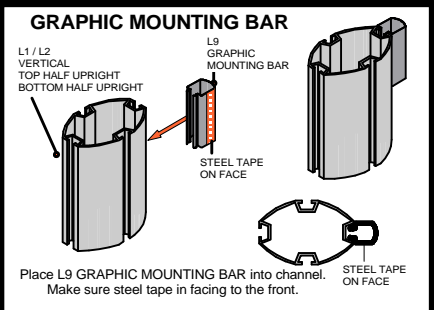

# LINEAR 11

Code	#	Description
L3	6	HORIZONTAL GRAPHIC BAR
L4	4	VERTICAL GRAPHIC BAR WITH CE
L1	4	BOTTOM HALF UPRIGHT
L3-1	1	HORIZONTAL GRAPHIC BAR

LINEAR

Code	#	Description
JOINER BAR	8	JOINER BAR
CORNER LOCK	4	CORNER LOCK

**LINEAR**

Code	#	Description
L2	4	TOP HALF UPRIGHT
L6	4	CAP
L3	6	HORIZONTAL GRAPHIC BAR
L4-1	4	VERTICAL GRAPHIC BAR
L9	12	GRAPHICS MOUNTING BAR
CPH C	4	CAP FOR VERTICAL GRAPHIC BAR
L3-1	1	HORIZONTAL GRAPHIC BAR