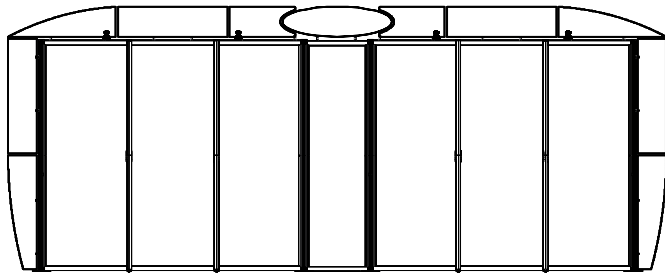

W/ MAGNETIC TAPE
ON BACKSIDE
ALL SIDES

L5-5

W/ MAGNETIC TAPE
ON BACKSIDE
ALL SIDES

L5-6

W/ MAGNETIC TAPE
ON BACKSIDE
ALL SIDES

L5-7

GRAPHICS WITH HOOK ON TOP

HOOK HOOK

PLACE GRAPHICS WITH THE HOOKS FOR BETTER ALIGNMENT

HOOK

Code	#	Description
LV3 LIGHT	4	GREY SKINNY LIGHT WITH OSRAM TITAN 50W LA

LINEAR

Code	#	Description
CKAPS	22	STANDOFFS
L11-3	1	GRAPHICS
L11-11	1	GRAPHICS
L11-9	1	GRAPHICS
L11-1	1	GRAPHICS
L11-8	1	GRAPHICS
L11-6	1	GRAPHICS
L11-4	1	GRAPHICS
L11-7	1	GRAPHICS
L11-10	1	GRAPHICS
L11-2	1	GRAPHICS
L11-5	1	GRAPHICS

LINEAR

Code	#	Description
L10	2	TABLE TOP
L7	4	TABLE LEG
L8	2	TABLE SUPPORT

LINEAR

Code	#	Description
L18	1	TABLE TOP
L7	4	TABLE LEG
L8	2	TABLE SUPPORT

L3-2 /L4-1

LINEAR