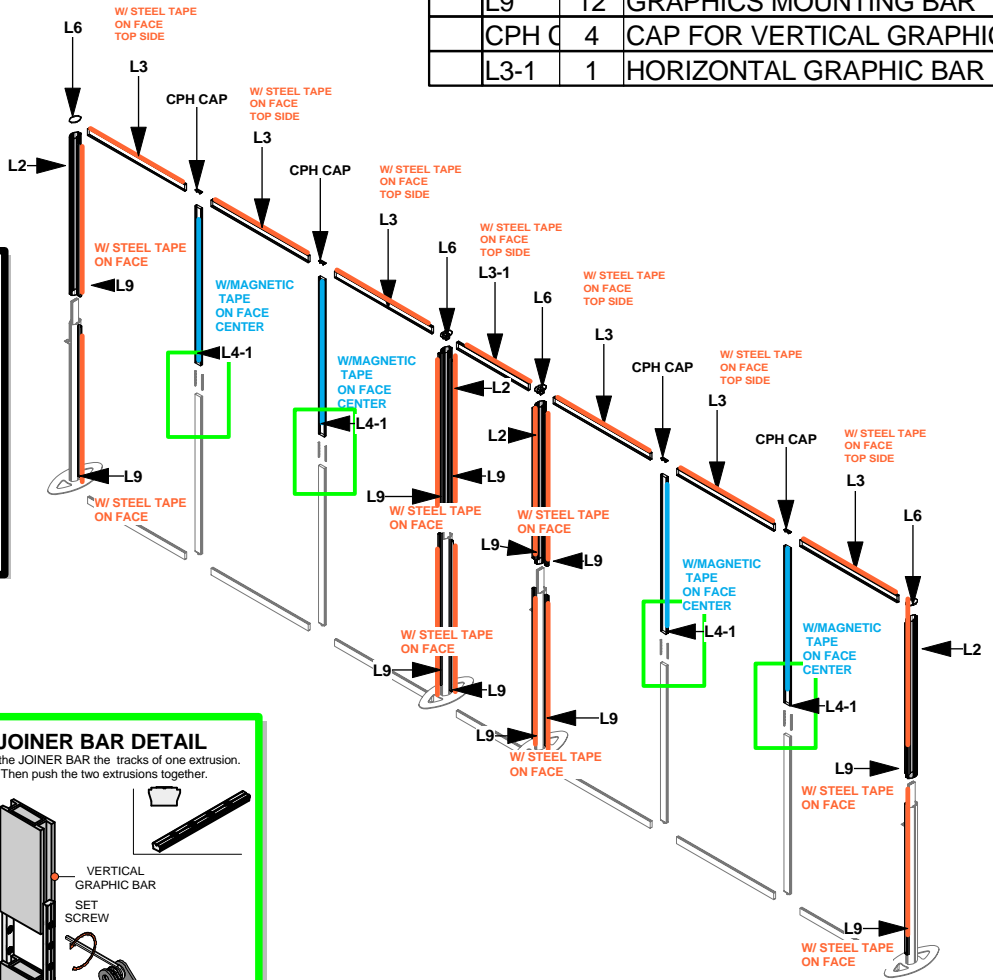

LINEAR 12

Code	#	Description
L3	6	HORIZONTAL GRAPHIC BAR
L4	4	VERTICAL GRAPHIC BAR WITH CE
L1	4	BOTTOM HALF UPRIGHT
L3-1	1	HORIZONTAL GRAPHIC BAR

L1

L2

L9

L3 / L4
L3-2 / L4-1

LINEAR

Code	#	Description
JOINER BAR	8	JOINER BAR
CORNER LOCK	3	CORNER LOCK

LINEAR

Code	#	Description
L2	4	TOP HALF UPRIGHT
L6	4	CAP
L3	6	HORIZONTAL GRAPHIC BAR
L4-1	4	VERTICAL GRAPHIC BAR
L9	12	GRAPHICS MOUNTING BAR
CPH C	4	CAP FOR VERTICAL GRAPHIC BAR
L3-1	1	HORIZONTAL GRAPHIC BAR

LINEAR

Code	#	Description
L5-2	1	GRAPHICS
L5-1	1	GRAPHICS
L5-3	1	GRAPHICS
IL5-4	1	GRAPHICS
L5-6	1	GRAPHICS
L5-7	1	GRAPHICS
L5-5	1	GRAPHICS

L1

L2

L9

L3 / L4

L3-2 / L4-1

LINEAR

LINEAR

Code	#	Description
L10	2	TABLE TOP
L7	4	TABLE LEG
L8	2	TABLE SUPPORT

LINEAR

Code	#	Description
L18	1	TABLE TOP
L7	4	TABLE LEG
L8	2	TABLE SUPPORT

L3-2 /L4-1

LINEAR