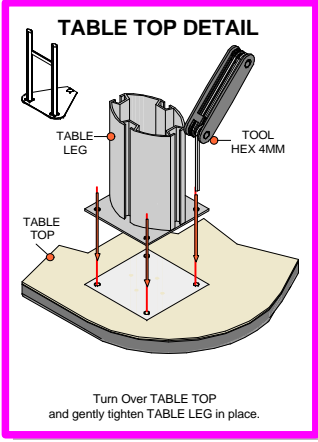

PLACE GRAPHICS WITH THE HOOKS FOR BETTER ALIGNMENT

HOOK

Code	#	Description
LV3 LIGHT	4	GREY SKINNY LIGHT WITH OSRAM TITAN 50W LA

LINEAR

Code	#	Description
CKAPS	22	STANDOFFS
L11-3	1	GRAPHICS
L11-11	1	GRAPHICS
L11-9	1	GRAPHICS
L11-1	1	GRAPHICS
L11-8	1	GRAPHICS
L11-6	1	GRAPHICS
L11-4	1	GRAPHICS
L11-7	1	GRAPHICS
L11-10	1	GRAPHICS
L11-2	1	GRAPHICS
L11-5	1	GRAPHICS

LINEAR

Code	#	Description
L10	2	TABLE TOP
L7	4	TABLE LEG
L8	2	TABLE SUPPORT

LINEAR

Code	#	Description
L18	1	TABLE TOP
L7	4	TABLE LEG
L8	2	TABLE SUPPORT

L3-2 /L4-1

LINEAR