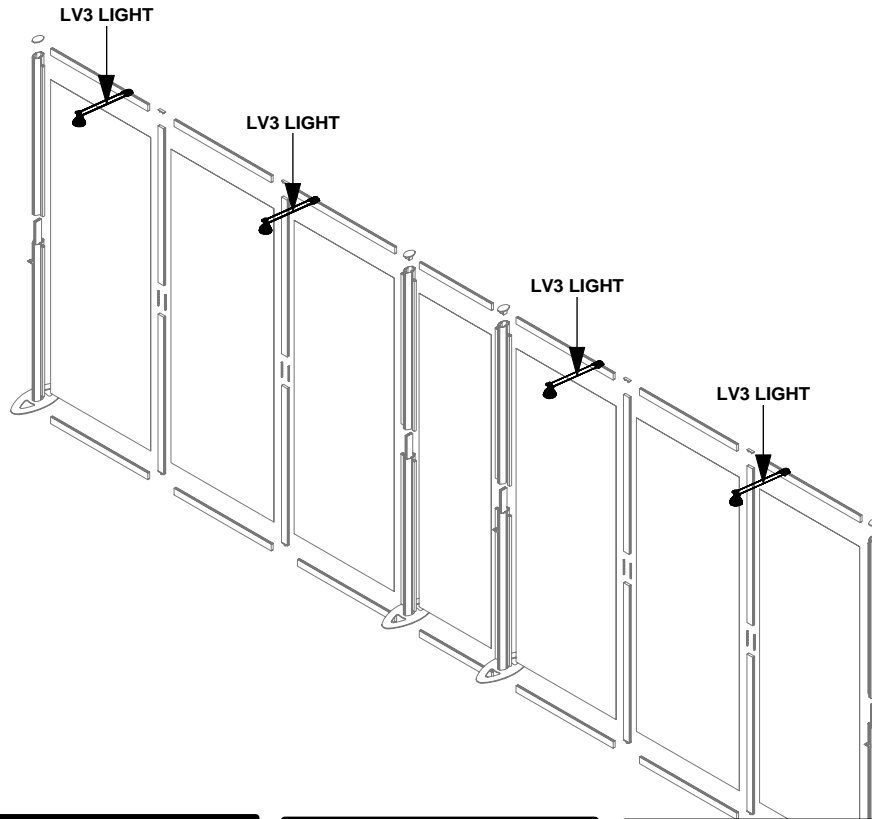

W/ MAGNETIC TAPE
ON BACKSIDE
ALL SIDES

L5-1

W/ MAGNETIC TAPE
ON BACKSIDE
ALL SIDES

L5-2

W/ MAGNETIC TAPE
ON BACKSIDE
ALL SIDES

L5-3

W/ MAGNETIC TAPE
ON BACKSIDE
ALL SIDES

IL5-4

W/ MAGNETIC TAPE
ON BACKSIDE
ALL SIDES

L5-5

W/ MAGNETIC TAPE
ON BACKSIDE
ALL SIDES

L5-6

W/ MAGNETIC TAPE
ON BACKSIDE
ALL SIDES

L5-7

GRAPHICS WITH HOOK ON TOP

HOOK HOOK

PLACE GRAPHICS WITH THE HOOKS FOR BETTER ALIGNMENT

HOOK

Code	#	Description
LV3 LIGHT	4	GREY SKINNY LIGHT WITH OSRAM TITAN 50W LA

LINEAR

Code	#	Description
CKAPS	22	STANDOFFS
L11-3	1	GRAPHICS
L11-11	1	GRAPHICS
L11-9	1	GRAPHICS
L11-1	1	GRAPHICS
L11-8	1	GRAPHICS
L11-6	1	GRAPHICS
L11-4	1	GRAPHICS
L11-7	1	GRAPHICS
L11-10	1	GRAPHICS
L11-2	1	GRAPHICS
L11-5	1	GRAPHICS

LINEAR

Code	#	Description
L10	2	TABLE TOP
L7	4	TABLE LEG
L8	2	TABLE SUPPORT

LINEAR

Code	#	Description
L18	1	TABLE TOP
L7	4	TABLE LEG
L8	2	TABLE SUPPORT

L3-2 /L4-1

LINEAR