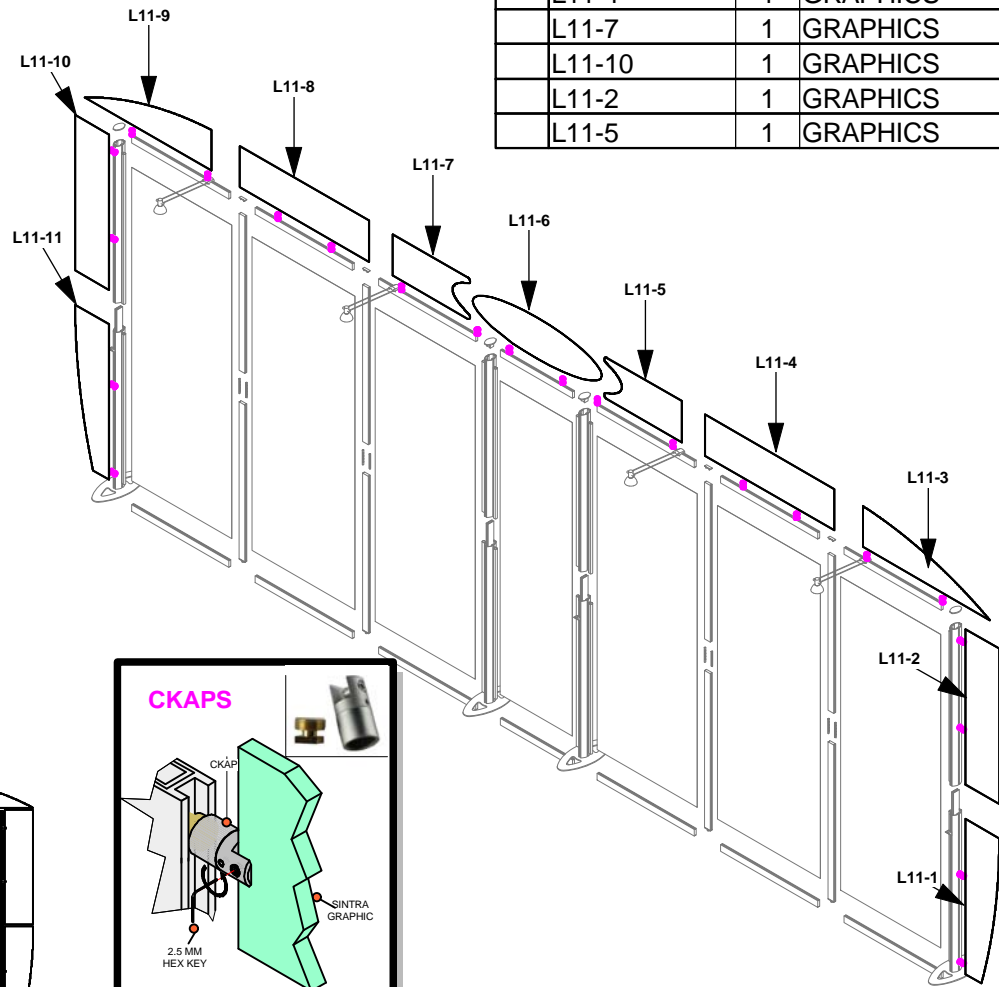

W/ MAGNETIC TAPE
ON BACKSIDE
ALL SIDES

L5-5

W/ MAGNETIC TAPE
ON BACKSIDE
ALL SIDES

L5-6

W/ MAGNETIC TAPE
ON BACKSIDE
ALL SIDES

L5-7

GRAPHICS WITH HOOK ON TOP

HOOK HOOK

PLACE GRAPHICS WITH THE HOOKS FOR BETTER ALIGNMENT

HOOK

Code	#	Description
LV3 LIGHT	4	GREY SKINNY LIGHT WITH OSRAM TITAN 50W LA

LINEAR

Code	#	Description
CKAPS	22	STANDOFFS
L11-3	1	GRAPHICS
L11-11	1	GRAPHICS
L11-9	1	GRAPHICS
L11-1	1	GRAPHICS
L11-8	1	GRAPHICS
L11-6	1	GRAPHICS
L11-4	1	GRAPHICS
L11-7	1	GRAPHICS
L11-10	1	GRAPHICS
L11-2	1	GRAPHICS
L11-5	1	GRAPHICS

LINEAR

Code	#	Description
L10	2	TABLE TOP
L7	4	TABLE LEG
L8	2	TABLE SUPPORT

LINEAR

Code	#	Description
L18	1	TABLE TOP
L7	4	TABLE LEG
L8	2	TABLE SUPPORT

L3-2 /L4-1

LINEAR