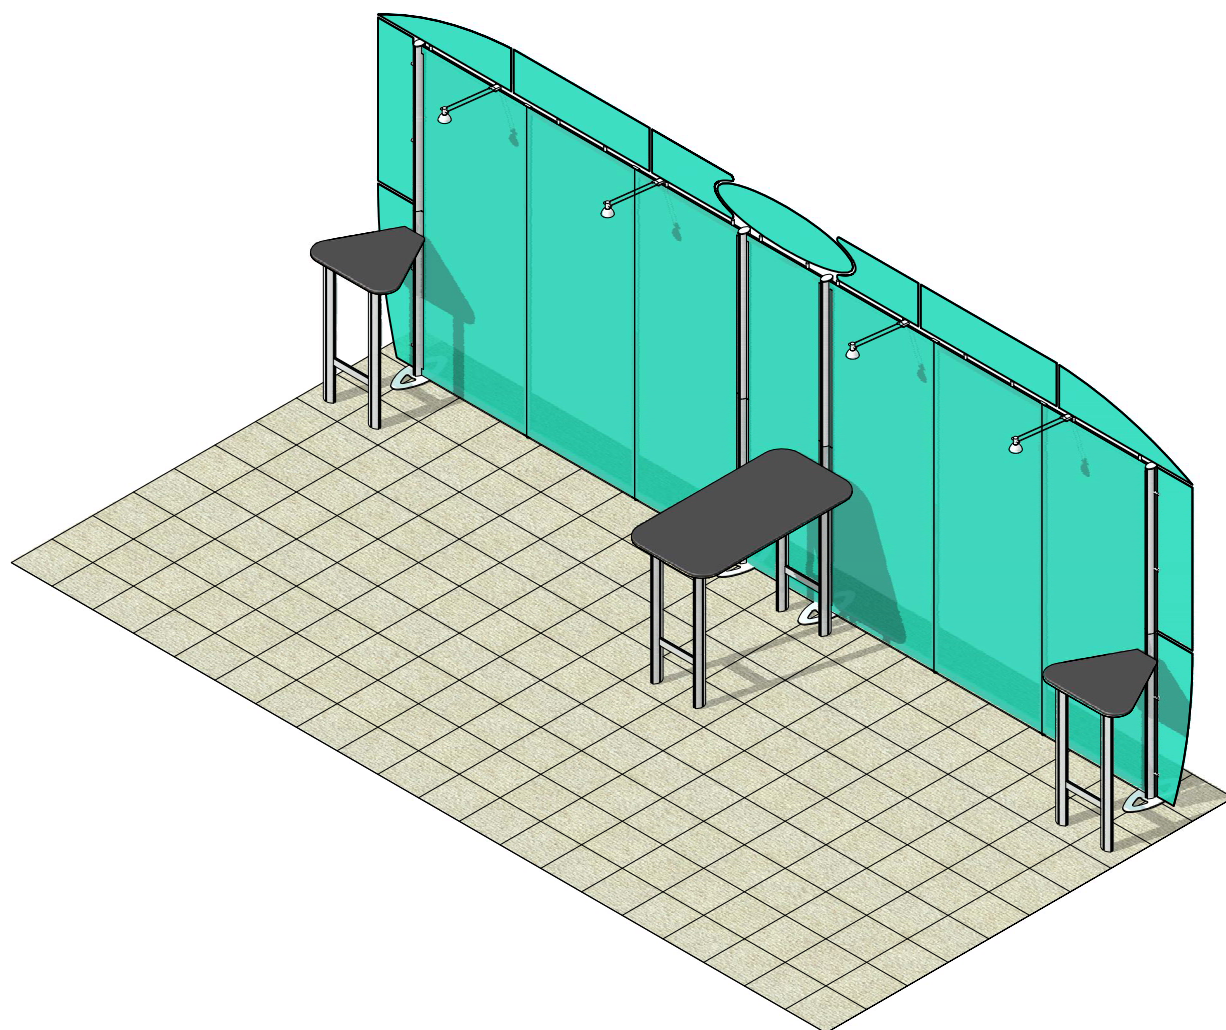

LINEAR 12

Code	#	Description
L3	6	HORIZONTAL GRAPHIC BAR
L4	4	VERTICAL GRAPHIC BAR WITH CE
L1	4	BOTTOM HALF UPRIGHT
L3-1	1	HORIZONTAL GRAPHIC BAR

L1

L2

L9

L3 / L4
L3-2 / L4-1

LINEAR

Code	#	Description
JOINER BAR	8	JOINER BAR
CORNER LOCK	3	CORNER LOCK

LINEAR

Code	#	Description
L2	4	TOP HALF UPRIGHT
L6	4	CAP
L3	6	HORIZONTAL GRAPHIC BAR
L4-1	4	VERTICAL GRAPHIC BAR
L9	12	GRAPHICS MOUNTING BAR
CPH C	4	CAP FOR VERTICAL GRAPHIC BAR
L3-1	1	HORIZONTAL GRAPHIC BAR

W/ MAGNETIC TAPE
ON BACKSIDE
ALL SIDES

L5-5

W/ MAGNETIC TAPE
ON BACKSIDE
ALL SIDES

L5-6

W/ MAGNETIC TAPE
ON BACKSIDE
ALL SIDES

L5-7

GRAPHICS WITH HOOK ON TOP

HOOK HOOK