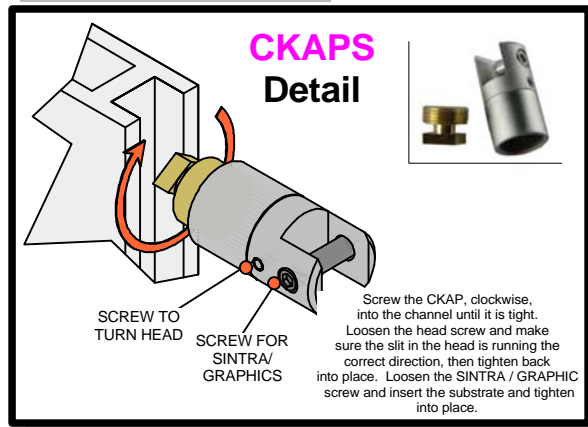

W/ MAGNETIC TAPE
ON BACKSIDE
ALL SIDES

L5-5

W/ MAGNETIC TAPE
ON BACKSIDE
ALL SIDES

L5-6

W/ MAGNETIC TAPE
ON BACKSIDE
ALL SIDES

L5-7

GRAPHICS WITH HOOK ON TOP

HOOK HOOK

PLACE GRAPHICS WITH THE HOOKS FOR BETTER ALIGNMENT

HOOK

Code	#	Description
LV3 LIGHT	4	GREY SKINNY LIGHT WITH OSRAM TITAN 50W LA

LINEAR

Code	#	Description
CKAPS	22	STANDOFFS
L11-3	1	GRAPHICS
L11-11	1	GRAPHICS
L11-9	1	GRAPHICS
L11-1	1	GRAPHICS
L11-8	1	GRAPHICS
L11-6	1	GRAPHICS
L11-4	1	GRAPHICS
L11-7	1	GRAPHICS
L11-10	1	GRAPHICS
L11-2	1	GRAPHICS
L11-5	1	GRAPHICS

LINEAR

Code	#	Description
L10	2	TABLE TOP
L7	4	TABLE LEG
L8	2	TABLE SUPPORT

LINEAR

Code	#	Description
L18	1	TABLE TOP
L7	4	TABLE LEG
L8	2	TABLE SUPPORT

L3-2 /L4-1

LINEAR