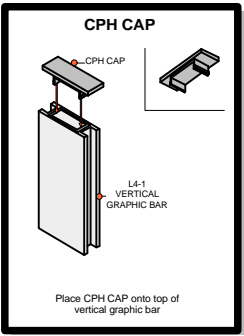

LINEAR 12

Code	#	Description
L3	6	HORIZONTAL GRAPHIC BAR
L4	4	VERTICAL GRAPHIC BAR WITH CE
L1	4	BOTTOM HALF UPRIGHT
L3-1	1	HORIZONTAL GRAPHIC BAR

L1

L2

L9

L3 / L4
L3-2 / L4-1

LINEAR

Code	#	Description
JOINER BAR	8	JOINER BAR
CORNER LOCK	3	CORNER LOCK

LINEAR

Code	#	Description
L2	4	TOP HALF UPRIGHT
L6	4	CAP
L3	6	HORIZONTAL GRAPHIC BAR
L4-1	4	VERTICAL GRAPHIC BAR
L9	12	GRAPHICS MOUNTING BAR
CPH C	4	CAP FOR VERTICAL GRAPHIC BAR
L3-1	1	HORIZONTAL GRAPHIC BAR