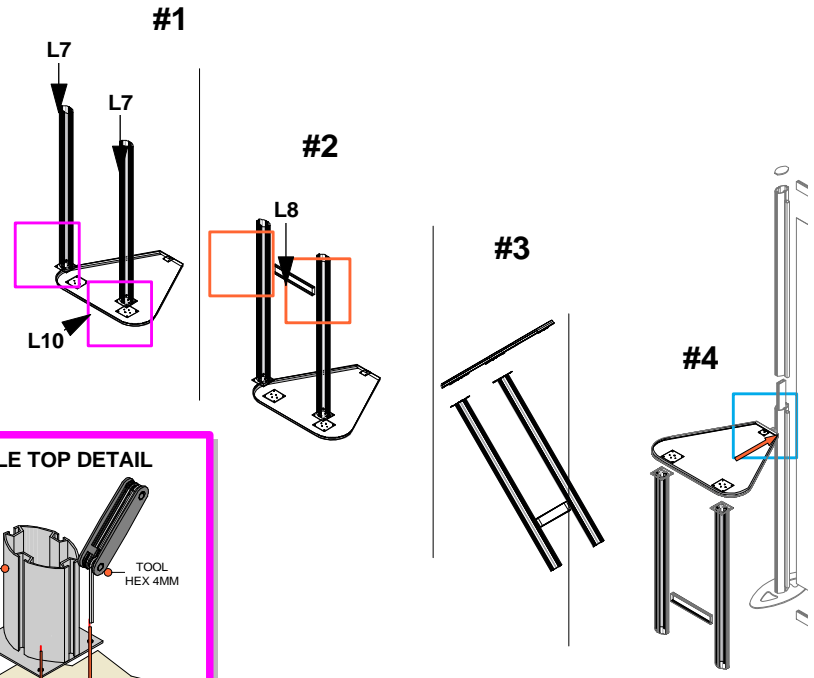

W/ MAGNETIC TAPE
ON BACKSIDE
ALL SIDES

L5-5

W/ MAGNETIC TAPE
ON BACKSIDE
ALL SIDES

L5-6

W/ MAGNETIC TAPE
ON BACKSIDE
ALL SIDES

L5-7

GRAPHICS WITH HOOK ON TOP

HOOK HOOK

PLACE GRAPHICS WITH THE HOOKS FOR BETTER ALIGNMENT

HOOK

Code	#	Description
LV3 LIGHT	4	GREY SKINNY LIGHT WITH OSRAM TITAN 50W LA

LINEAR

Code	#	Description
CKAPS	22	STANDOFFS
L11-3	1	GRAPHICS
L11-11	1	GRAPHICS
L11-9	1	GRAPHICS
L11-1	1	GRAPHICS
L11-8	1	GRAPHICS
L11-6	1	GRAPHICS
L11-4	1	GRAPHICS
L11-7	1	GRAPHICS
L11-10	1	GRAPHICS
L11-2	1	GRAPHICS
L11-5	1	GRAPHICS

LINEAR

Code	#	Description
L10	2	TABLE TOP
L7	4	TABLE LEG
L8	2	TABLE SUPPORT

LINEAR

Code	#	Description
L18	1	TABLE TOP
L7	4	TABLE LEG
L8	2	TABLE SUPPORT

L3-2 /L4-1

LINEAR