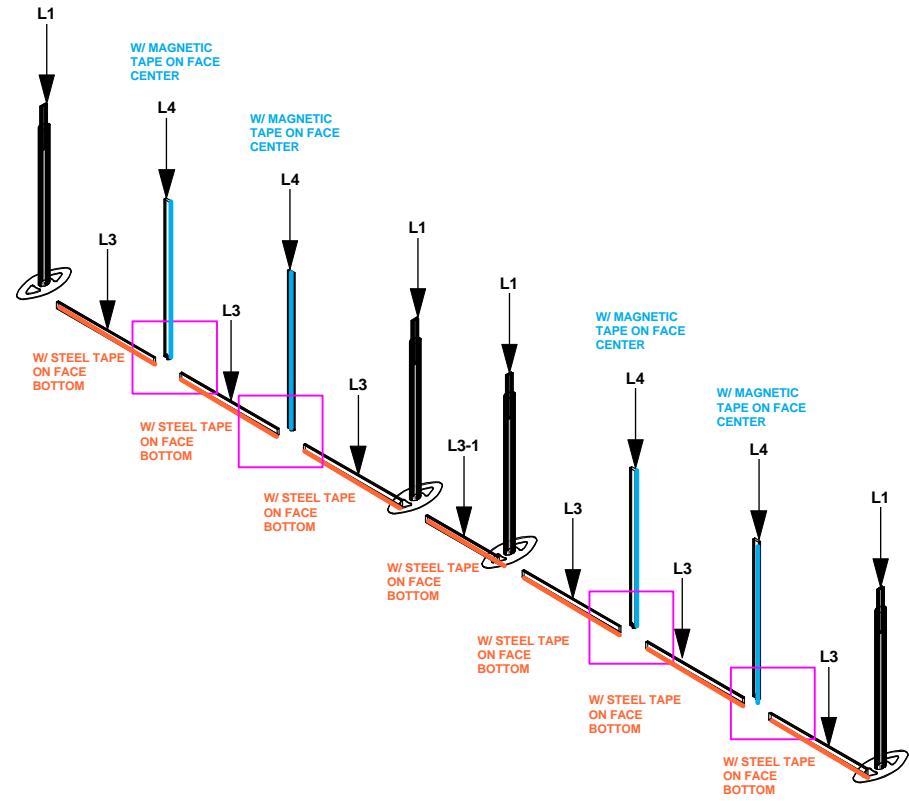

LINEAR 12

Code	#	Description
L3	6	HORIZONTAL GRAPHIC BAR
L4	4	VERTICAL GRAPHIC BAR WITH CE
L1	4	BOTTOM HALF UPRIGHT
L3-1	1	HORIZONTAL GRAPHIC BAR

L1

L2

L9

L3 / L4
L3-2 / L4-1

LINEAR

Code	#	Description
JOINER BAR	8	JOINER BAR
CORNER LOCK	3	CORNER LOCK

LINEAR

Code	#	Description
L2	4	TOP HALF UPRIGHT
L6	4	CAP
L3	6	HORIZONTAL GRAPHIC BAR
L4-1	4	VERTICAL GRAPHIC BAR
L9	12	GRAPHICS MOUNTING BAR
CPH C	4	CAP FOR VERTICAL GRAPHIC BAR
L3-1	1	HORIZONTAL GRAPHIC BAR

LINEAR

Code	#	Description
L5-2	1	GRAPHICS
L5-1	1	GRAPHICS
L5-3	1	GRAPHICS
IL5-4	1	GRAPHICS
L5-6	1	GRAPHICS
L5-7	1	GRAPHICS
L5-5	1	GRAPHICS

L1

L2

L9

L3 / L4

L3-2 / L4-1

LINEAR

LINEAR

Code	#	Description
L10	2	TABLE TOP
L7	4	TABLE LEG
L8	2	TABLE SUPPORT

LINEAR

Code	#	Description
L18	1	TABLE TOP
L7	4	TABLE LEG
L8	2	TABLE SUPPORT

L3-2 /L4-1

LINEAR