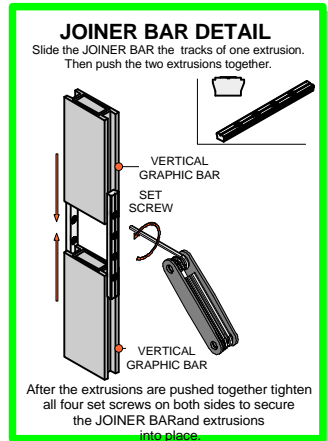

LINEAR 12

Code	#	Description
L3	6	HORIZONTAL GRAPHIC BAR
L4	4	VERTICAL GRAPHIC BAR WITH CE
L1	4	BOTTOM HALF UPRIGHT
L3-1	1	HORIZONTAL GRAPHIC BAR

L1

L2

L9

L3 / L4
L3-2 / L4-1

LINEAR

Code	#	Description
JOINER BAR	8	JOINER BAR
CORNER LOCK	3	CORNER LOCK

LINEAR

Code	#	Description
L2	4	TOP HALF UPRIGHT
L6	4	CAP
L3	6	HORIZONTAL GRAPHIC BAR
L4-1	4	VERTICAL GRAPHIC BAR
L9	12	GRAPHICS MOUNTING BAR
CPH C	4	CAP FOR VERTICAL GRAPHIC BAR
L3-1	1	HORIZONTAL GRAPHIC BAR