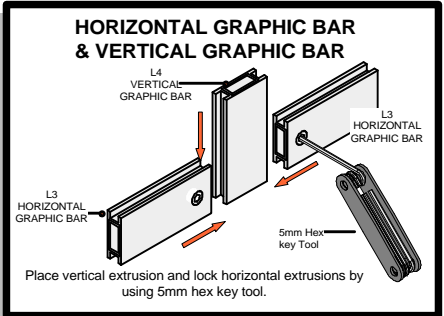

LINEAR 12

Code	#	Description
L3	6	HORIZONTAL GRAPHIC BAR
L4	4	VERTICAL GRAPHIC BAR WITH CE
L1	4	BOTTOM HALF UPRIGHT
L3-1	1	HORIZONTAL GRAPHIC BAR

L1

L2

L9

L3 / L4
L3-2 / L4-1

LINEAR

Code	#	Description
JOINER BAR	8	JOINER BAR
CORNER LOCK	3	CORNER LOCK

LINEAR

Code	#	Description
L2	4	TOP HALF UPRIGHT
L6	4	CAP
L3	6	HORIZONTAL GRAPHIC BAR
L4-1	4	VERTICAL GRAPHIC BAR
L9	12	GRAPHICS MOUNTING BAR
CPH C	4	CAP FOR VERTICAL GRAPHIC BAR
L3-1	1	HORIZONTAL GRAPHIC BAR