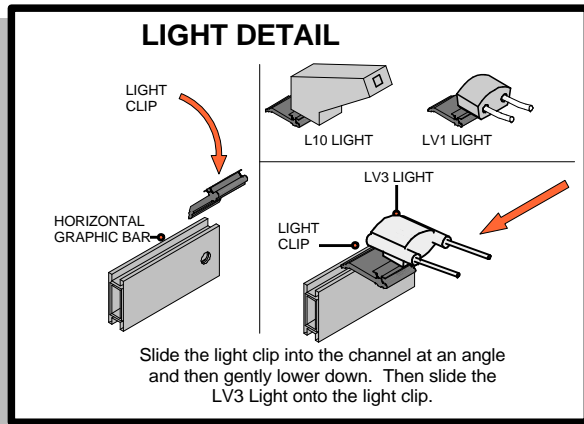

W/ MAGNETIC TAPE
ON BACKSIDE
ALL SIDES

L5-5

W/ MAGNETIC TAPE
ON BACKSIDE
ALL SIDES

L5-6

W/ MAGNETIC TAPE
ON BACKSIDE
ALL SIDES

L5-7

GRAPHICS WITH HOOK ON TOP

HOOK HOOK

PLACE GRAPHICS WITH THE HOOKS FOR BETTER ALIGNMENT

HOOK

Code	#	Description
LV3 LIGHT	4	GREY SKINNY LIGHT WITH OSRAM TITAN 50W LA

LINEAR

Code	#	Description
CKAPS	22	STANDOFFS
L11-3	1	GRAPHICS
L11-11	1	GRAPHICS
L11-9	1	GRAPHICS
L11-1	1	GRAPHICS
L11-8	1	GRAPHICS
L11-6	1	GRAPHICS
L11-4	1	GRAPHICS
L11-7	1	GRAPHICS
L11-10	1	GRAPHICS
L11-2	1	GRAPHICS
L11-5	1	GRAPHICS

LINEAR

Code	#	Description
L10	2	TABLE TOP
L7	4	TABLE LEG
L8	2	TABLE SUPPORT

LINEAR

Code	#	Description
L18	1	TABLE TOP
L7	4	TABLE LEG
L8	2	TABLE SUPPORT

L3-2 /L4-1

LINEAR