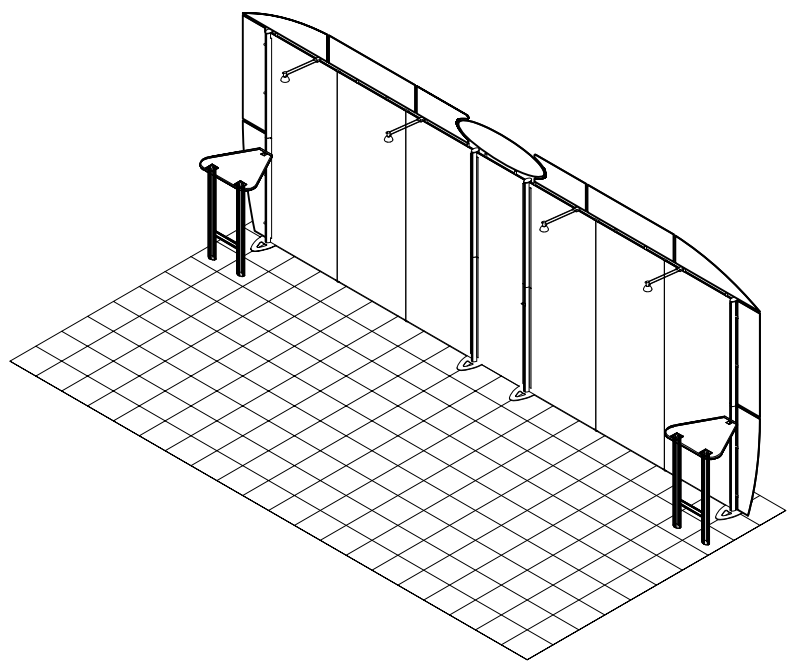

PLACE GRAPHICS WITH THE HOOKS FOR BETTER ALIGNMENT

HOOK

Code	#	Description
LV3 LIGHT	4	GREY SKINNY LIGHT WITH OSRAM TITAN 50W LA

LINEAR

Code	#	Description
CKAPS	22	STANDOFFS
L11-3	1	GRAPHICS
L11-11	1	GRAPHICS
L11-9	1	GRAPHICS
L11-1	1	GRAPHICS
L11-8	1	GRAPHICS
L11-6	1	GRAPHICS
L11-4	1	GRAPHICS
L11-7	1	GRAPHICS
L11-10	1	GRAPHICS
L11-2	1	GRAPHICS
L11-5	1	GRAPHICS

LINEAR

Code	#	Description
L10	2	TABLE TOP
L7	4	TABLE LEG
L8	2	TABLE SUPPORT

LINEAR

Code	#	Description
L18	1	TABLE TOP
L7	4	TABLE LEG
L8	2	TABLE SUPPORT

L3-2 /L4-1

LINEAR