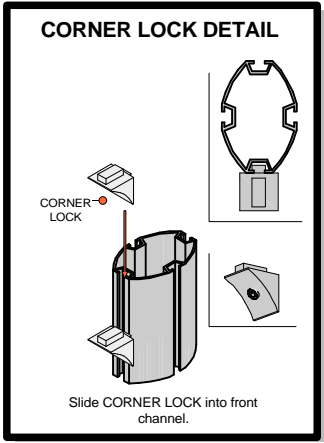

LINEAR 12

Code	#	Description
L3	6	HORIZONTAL GRAPHIC BAR
L4	4	VERTICAL GRAPHIC BAR WITH CE
L1	4	BOTTOM HALF UPRIGHT
L3-1	1	HORIZONTAL GRAPHIC BAR

L1

L2

L9

L3 / L4
L3-2 / L4-1

LINEAR

Code	#	Description
JOINER BAR	8	JOINER BAR
CORNER LOCK	3	CORNER LOCK

LINEAR

Code	#	Description
L2	4	TOP HALF UPRIGHT
L6	4	CAP
L3	6	HORIZONTAL GRAPHIC BAR
L4-1	4	VERTICAL GRAPHIC BAR
L9	12	GRAPHICS MOUNTING BAR
CPH C	4	CAP FOR VERTICAL GRAPHIC BAR
L3-1	1	HORIZONTAL GRAPHIC BAR