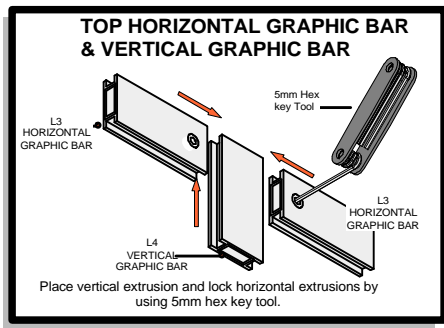

LINEAR 12

Code	#	Description
L3	6	HORIZONTAL GRAPHIC BAR
L4	4	VERTICAL GRAPHIC BAR WITH CE
L1	4	BOTTOM HALF UPRIGHT
L3-1	1	HORIZONTAL GRAPHIC BAR

L1

L2

L9

L3 / L4
L3-2 / L4-1

LINEAR

Code	#	Description
JOINER BAR	8	JOINER BAR
CORNER LOCK	3	CORNER LOCK

LINEAR

Code	#	Description
L2	4	TOP HALF UPRIGHT
L6	4	CAP
L3	6	HORIZONTAL GRAPHIC BAR
L4-1	4	VERTICAL GRAPHIC BAR
L9	12	GRAPHICS MOUNTING BAR
CPH C	4	CAP FOR VERTICAL GRAPHIC BAR
L3-1	1	HORIZONTAL GRAPHIC BAR