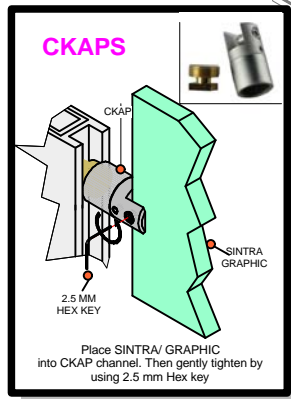

W/ MAGNETIC TAPE
ON BACKSIDE
ALL SIDES

L5-1

W/ MAGNETIC TAPE
ON BACKSIDE
ALL SIDES

L5-2

W/ MAGNETIC TAPE
ON BACKSIDE
ALL SIDES

L5-3

W/ MAGNETIC TAPE
ON BACKSIDE
ALL SIDES

IL5-4

W/ MAGNETIC TAPE
ON BACKSIDE
ALL SIDES

L5-5

W/ MAGNETIC TAPE
ON BACKSIDE
ALL SIDES

L5-6

W/ MAGNETIC TAPE
ON BACKSIDE
ALL SIDES

L5-7

GRAPHICS WITH HOOK ON TOP

HOOK HOOK

PLACE GRAPHICS WITH THE HOOKS FOR BETTER ALIGNMENT

HOOK

Code	#	Description
LV3 LIGHT	4	GREY SKINNY LIGHT WITH OSRAM TITAN 50W LA

LINEAR

Code	#	Description
CKAPS	22	STANDOFFS
L11-3	1	GRAPHICS
L11-11	1	GRAPHICS
L11-9	1	GRAPHICS
L11-1	1	GRAPHICS
L11-8	1	GRAPHICS
L11-6	1	GRAPHICS
L11-4	1	GRAPHICS
L11-7	1	GRAPHICS
L11-10	1	GRAPHICS
L11-2	1	GRAPHICS
L11-5	1	GRAPHICS

LINEAR

Code	#	Description
L10	2	TABLE TOP
L7	4	TABLE LEG
L8	2	TABLE SUPPORT

LINEAR

Code	#	Description
L18	1	TABLE TOP
L7	4	TABLE LEG
L8	2	TABLE SUPPORT

L3-2 /L4-1

LINEAR