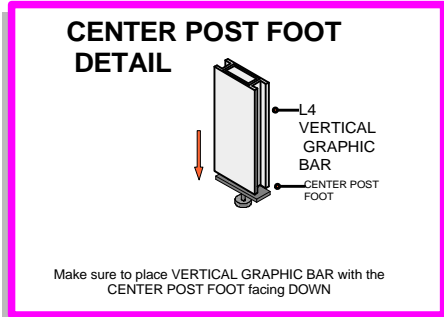

LINEAR 12

Code	#	Description
L3	6	HORIZONTAL GRAPHIC BAR
L4	4	VERTICAL GRAPHIC BAR WITH CE
L1	4	BOTTOM HALF UPRIGHT
L3-1	1	HORIZONTAL GRAPHIC BAR

L1

L2

L9

L3 / L4
L3-2 / L4-1

LINEAR

Code	#	Description
JOINER BAR	8	JOINER BAR
CORNER LOCK	3	CORNER LOCK

LINEAR

Code	#	Description
L2	4	TOP HALF UPRIGHT
L6	4	CAP
L3	6	HORIZONTAL GRAPHIC BAR
L4-1	4	VERTICAL GRAPHIC BAR
L9	12	GRAPHICS MOUNTING BAR
CPH C	4	CAP FOR VERTICAL GRAPHIC BAR
L3-1	1	HORIZONTAL GRAPHIC BAR