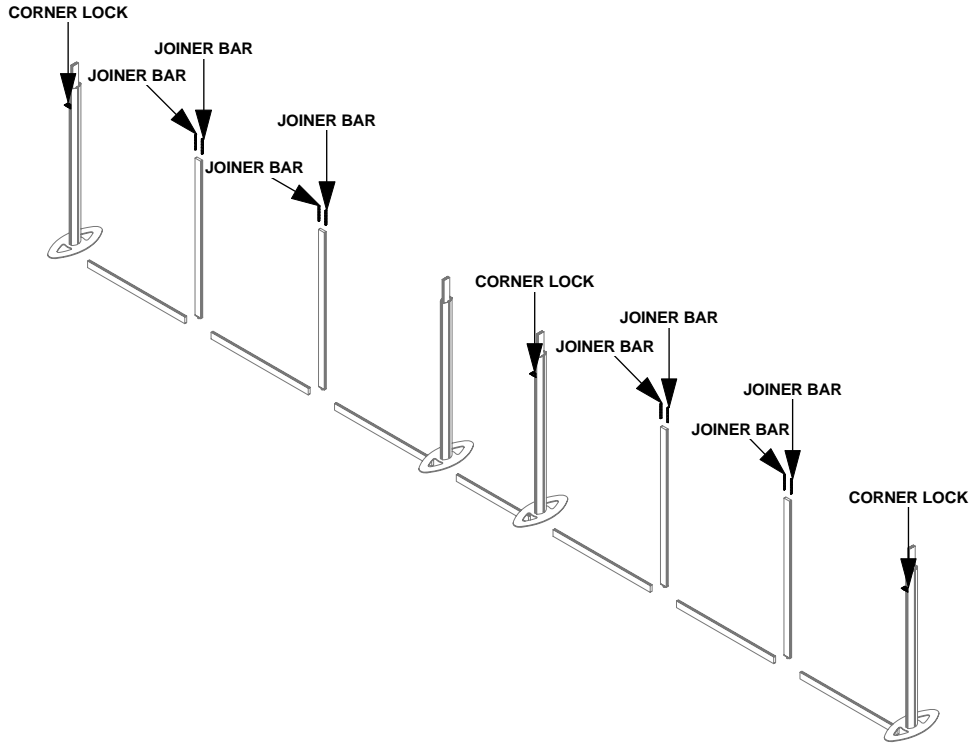

LINEAR 12

Code	#	Description
L3	6	HORIZONTAL GRAPHIC BAR
L4	4	VERTICAL GRAPHIC BAR WITH CE
L1	4	BOTTOM HALF UPRIGHT
L3-1	1	HORIZONTAL GRAPHIC BAR

L1

L2

L9

L3 / L4
L3-2 / L4-1

LINEAR

Code	#	Description
JOINER BAR	8	JOINER BAR
CORNER LOCK	3	CORNER LOCK

LINEAR

Code	#	Description
L2	4	TOP HALF UPRIGHT
L6	4	CAP
L3	6	HORIZONTAL GRAPHIC BAR
L4-1	4	VERTICAL GRAPHIC BAR
L9	12	GRAPHICS MOUNTING BAR
CPH C	4	CAP FOR VERTICAL GRAPHIC BAR
L3-1	1	HORIZONTAL GRAPHIC BAR

W/ MAGNETIC TAPE
ON BACKSIDE
ALL SIDES

L5-1

W/ MAGNETIC TAPE
ON BACKSIDE
ALL SIDES

L5-2

W/ MAGNETIC TAPE
ON BACKSIDE
ALL SIDES

L5-3

W/ MAGNETIC TAPE
ON BACKSIDE
ALL SIDES

IL5-4

LINEAR

Code	#	Description
L10	2	TABLE TOP
L7	4	TABLE LEG
L8	2	TABLE SUPPORT

LINEAR

Code	#	Description
L18	1	TABLE TOP
L7	4	TABLE LEG
L8	2	TABLE SUPPORT

L3-2 /L4-1

LINEAR