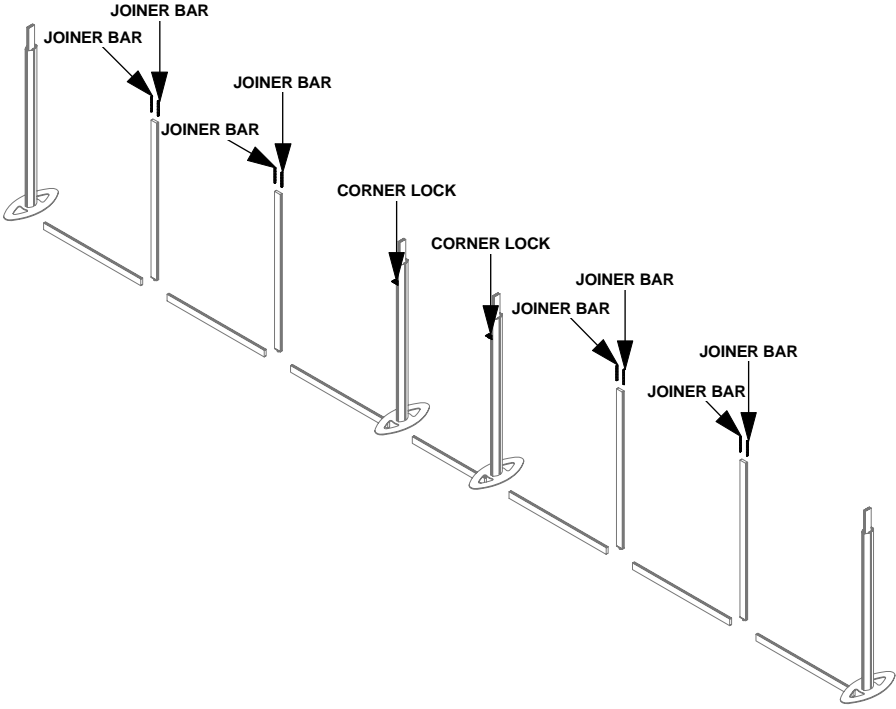

LINEAR 13

Code	#	Description
L3	6	HORIZONTAL GRAPHIC BAR
L4	4	VERTICAL GRAPHIC BAR WITH CE
L1	4	BOTTOM HALF UPRIGHT
L3-1	1	HORIZONTAL GRAPHIC BAR

LINEAR 13

Code	#	Description
JOINER BAR	8	JOINER BAR
CORNER LOCK	2	CORNER LOCK

LINEAR 13

Code	#	Description
L2	4	TOP HALF UPRIGHT
L6	4	CAP
L3	6	HORIZONTAL GRAPHIC BAR
L4-1	4	VERTICAL GRAPHIC BAR
L9	12	GRAPHICS MOUNTING BAR
CPH C	4	CAP FOR VERTICAL GRAPHIC BAR
L3-1	1	HORIZONTAL GRAPHIC BAR

HOOK HOOK

PLACE GRAPHICS WITH THE HOOKS FOR BETTER ALIGNMENT

HOOK

Code	#	Description
LV3 LIGHT	4	GREY SKINNY LIGHT WITH OSRAM TITAN 50W LA

L1

L2

L9

L3 / L4