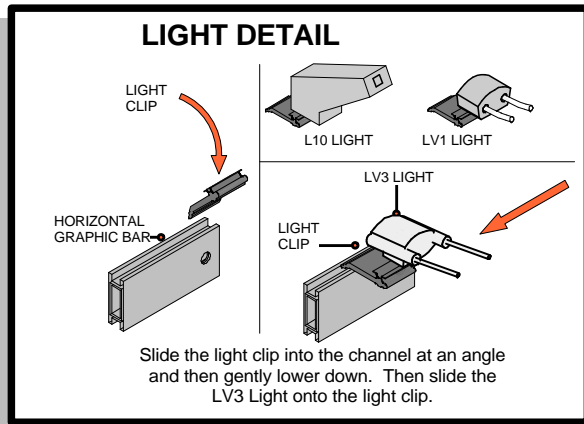

Code	#	Description
LV3 LIGHT	4	GREY SKINNY LIGHT WITH OSRAM TITAN 50W LA

L1

L2

L9

L3 / L4

L3-2 / L4-1

LINEAR 13