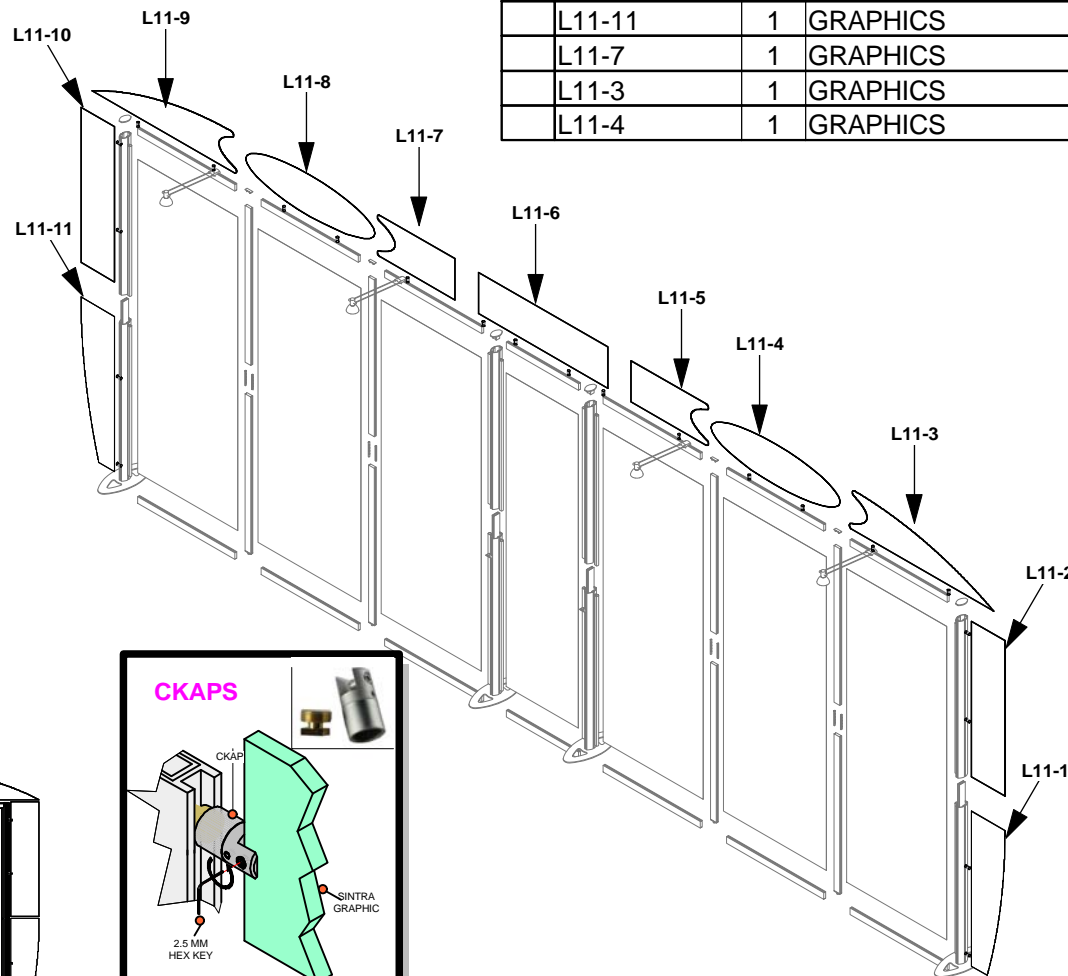

Code	#	Description
CKAPS	22	STANDOFFS
L11-10	1	GRAPHICS
L11-5	1	GRAPHICS
L11-8	1	GRAPHICS
L11-2	1	GRAPHICS
L11-6	1	GRAPHICS
L11-1	1	GRAPHICS
L11-9	1	GRAPHICS
L11-11	1	GRAPHICS
L11-7	1	GRAPHICS
L11-3	1	GRAPHICS
L11-4	1	GRAPHICS

LINEAR 13