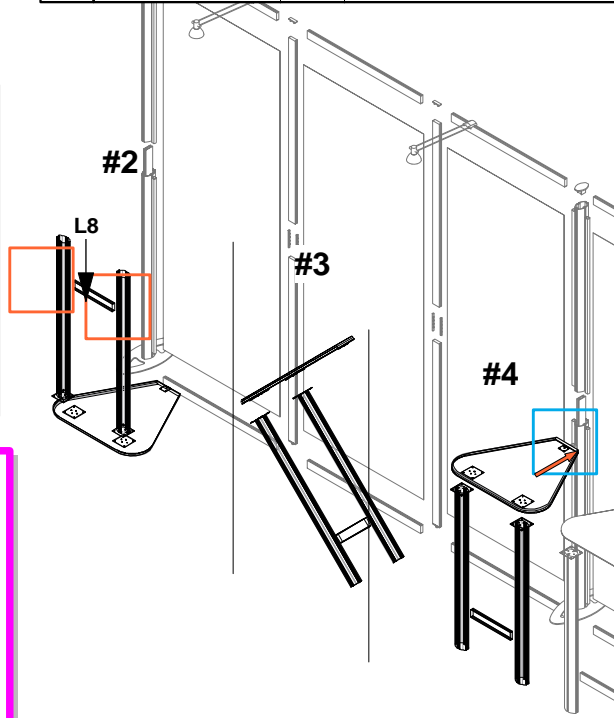

HOOK HOOK

PLACE GRAPHICS WITH THE HOOKS FOR BETTER ALIGNMENT

HOOK

Code	#	Description
LV3 LIGHT	4	GREY SKINNY LIGHT WITH OSRAM TITAN 50W LA

L1

L2

L9

L3 / L4

L3-2 / L4-1

LINEAR 13

Code	#	Description
CKAPS	22	STANDOFFS
L11-10	1	GRAPHICS
L11-5	1	GRAPHICS
L11-8	1	GRAPHICS
L11-2	1	GRAPHICS
L11-6	1	GRAPHICS
L11-1	1	GRAPHICS
L11-9	1	GRAPHICS
L11-11	1	GRAPHICS
L11-7	1	GRAPHICS
L11-3	1	GRAPHICS
L11-4	1	GRAPHICS

LINEAR 13

Code	#	Description
L10	2	TABLE TOP
L7	4	TABLE LEG
L8	2	TABLE SUPPORT

LINEAR 13