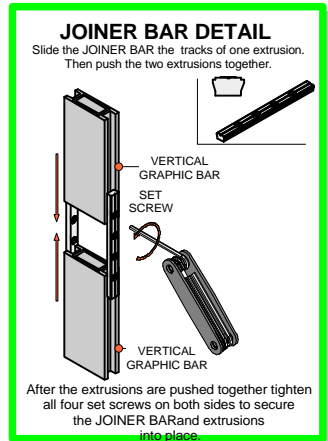

LINEAR 13

Code	#	Description
L3	6	HORIZONTAL GRAPHIC BAR
L4	4	VERTICAL GRAPHIC BAR WITH CE
L1	4	BOTTOM HALF UPRIGHT
L3-1	1	HORIZONTAL GRAPHIC BAR

LINEAR 13

Code	#	Description
JOINER BAR	8	JOINER BAR
CORNER LOCK	2	CORNER LOCK

LINEAR 13

Code	#	Description
L2	4	TOP HALF UPRIGHT
L6	4	CAP
L3	6	HORIZONTAL GRAPHIC BAR
L4-1	4	VERTICAL GRAPHIC BAR
L9	12	GRAPHICS MOUNTING BAR
CPH C	4	CAP FOR VERTICAL GRAPHIC BAR
L3-1	1	HORIZONTAL GRAPHIC BAR