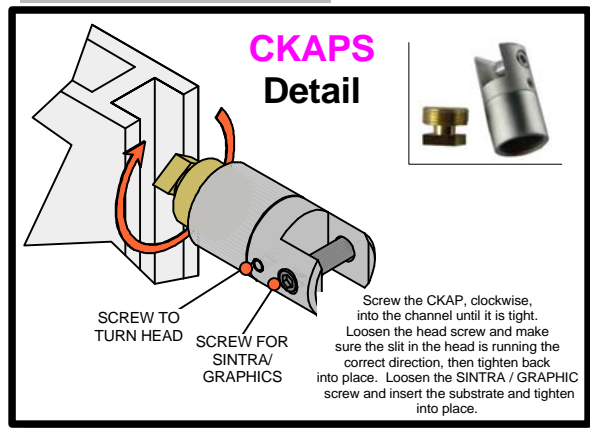

Code	#	Description
CKAPS	22	STANDOFFS
L11-10	1	GRAPHICS
L11-5	1	GRAPHICS
L11-8	1	GRAPHICS
L11-2	1	GRAPHICS
L11-6	1	GRAPHICS
L11-1	1	GRAPHICS
L11-9	1	GRAPHICS
L11-11	1	GRAPHICS
L11-7	1	GRAPHICS
L11-3	1	GRAPHICS
L11-4	1	GRAPHICS

LINEAR 13