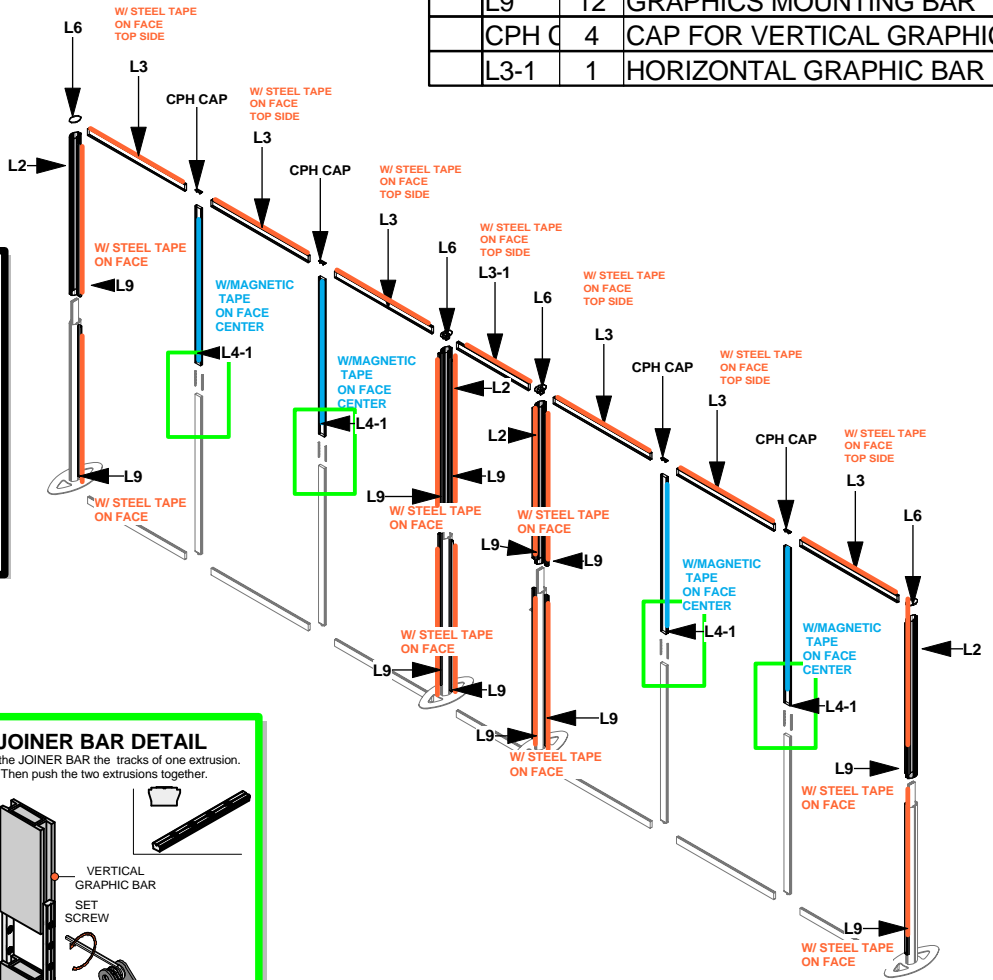

LINEAR 13

Code	#	Description
L3	6	HORIZONTAL GRAPHIC BAR
L4	4	VERTICAL GRAPHIC BAR WITH CE
L1	4	BOTTOM HALF UPRIGHT
L3-1	1	HORIZONTAL GRAPHIC BAR

LINEAR 13

Code	#	Description
JOINER BAR	8	JOINER BAR
CORNER LOCK	2	CORNER LOCK

LINEAR 13

Code	#	Description
L2	4	TOP HALF UPRIGHT
L6	4	CAP
L3	6	HORIZONTAL GRAPHIC BAR
L4-1	4	VERTICAL GRAPHIC BAR
L9	12	GRAPHICS MOUNTING BAR
CPH C	4	CAP FOR VERTICAL GRAPHIC BAR
L3-1	1	HORIZONTAL GRAPHIC BAR

HOOK HOOK

PLACE GRAPHICS WITH THE HOOKS FOR BETTER ALIGNMENT

HOOK

Code	#	Description
LV3 LIGHT	4	GREY SKINNY LIGHT WITH OSRAM TITAN 50W LA

L1

L2

L9

L3 / L4

LINEAR 13

Code	#	Description
L10	2	TABLE TOP
L7	4	TABLE LEG
L8	2	TABLE SUPPORT

LINEAR 13