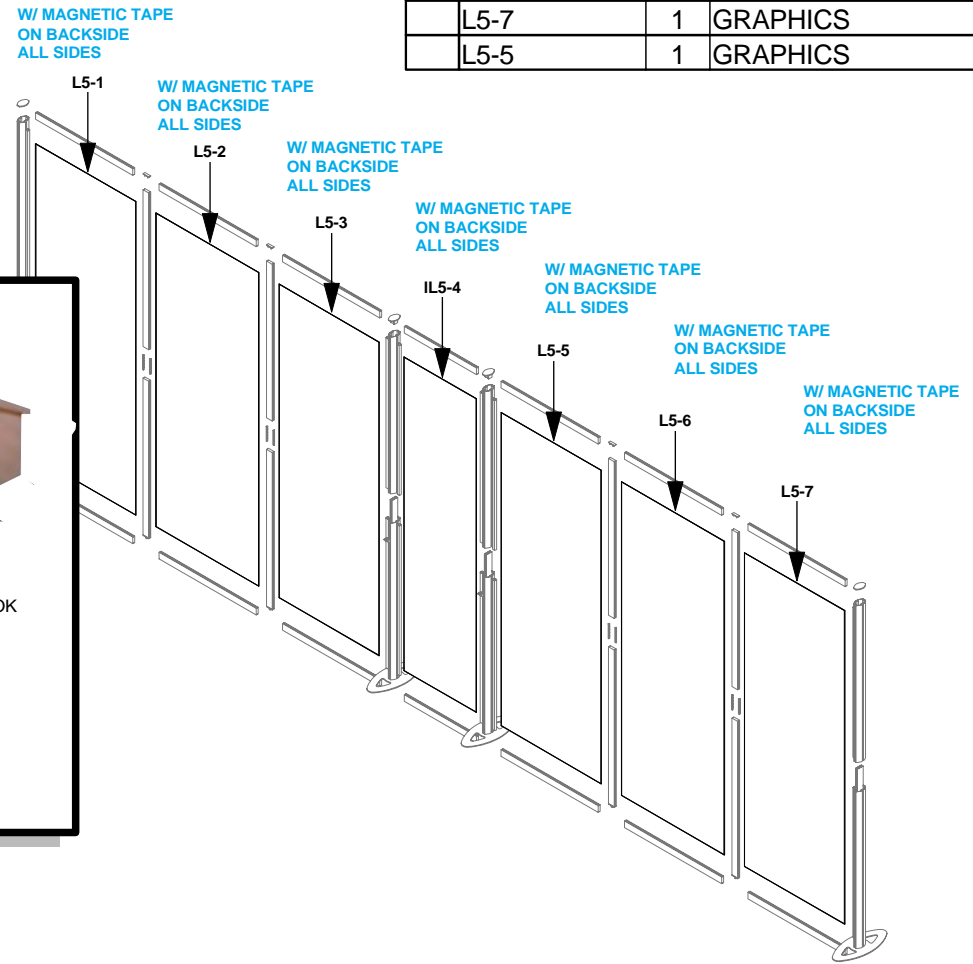

LINEAR 13

Code	#	Description
L3	6	HORIZONTAL GRAPHIC BAR
L4	4	VERTICAL GRAPHIC BAR WITH CE
L1	4	BOTTOM HALF UPRIGHT
L3-1	1	HORIZONTAL GRAPHIC BAR

LINEAR 13

Code	#	Description
JOINER BAR	8	JOINER BAR
CORNER LOCK	2	CORNER LOCK

LINEAR 13

Code	#	Description
L5-2	1	GRAPHICS
L5-1	1	GRAPHICS
L5-3	1	GRAPHICS
IL5-4	1	GRAPHICS
L5-6	1	GRAPHICS
L5-7	1	GRAPHICS
L5-5	1	GRAPHICS

L1

L2

L9

L3 / L4
L3-2 / L4-1

LINEAR 13

GRAPHICS WITH HOOK ON TOP

HOOK HOOK

PLACE GRAPHICS WITH THE HOOKS FOR BETTER ALIGNMENT

HOOK

Code	#	Description
LV3 LIGHT	4	GREY SKINNY LIGHT WITH OSRAM TITAN 50W LA

L1

L2

L9

L3 / L4

LINEAR 13

Code	#	Description
L10	2	TABLE TOP
L7	4	TABLE LEG
L8	2	TABLE SUPPORT

LINEAR 13