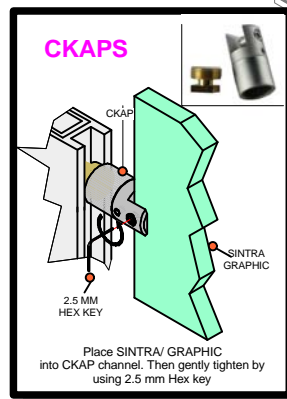

Code	#	Description
CKAPS	22	STANDOFFS
L11-10	1	GRAPHICS
L11-5	1	GRAPHICS
L11-8	1	GRAPHICS
L11-2	1	GRAPHICS
L11-6	1	GRAPHICS
L11-1	1	GRAPHICS
L11-9	1	GRAPHICS
L11-11	1	GRAPHICS
L11-7	1	GRAPHICS
L11-3	1	GRAPHICS
L11-4	1	GRAPHICS

LINEAR 13