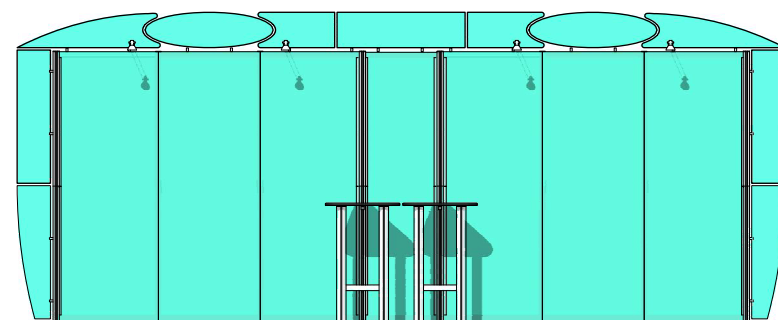

LINEAR 13

Code	#	Description
L3	6	HORIZONTAL GRAPHIC BAR
L4	4	VERTICAL GRAPHIC BAR WITH CE
L1	4	BOTTOM HALF UPRIGHT
L3-1	1	HORIZONTAL GRAPHIC BAR

LINEAR 13

Code	#	Description
JOINER BAR	8	JOINER BAR
CORNER LOCK	2	CORNER LOCK

LINEAR 13

Code	#	Description
L2	4	TOP HALF UPRIGHT
L6	4	CAP
L3	6	HORIZONTAL GRAPHIC BAR
L4-1	4	VERTICAL GRAPHIC BAR
L9	12	GRAPHICS MOUNTING BAR
CPH C	4	CAP FOR VERTICAL GRAPHIC BAR
L3-1	1	HORIZONTAL GRAPHIC BAR

HOOK HOOK

PLACE GRAPHICS WITH THE HOOKS FOR BETTER ALIGNMENT

HOOK

Code	#	Description
LV3 LIGHT	4	GREY SKINNY LIGHT WITH OSRAM TITAN 50W LA

L1

L2

L9

L3 / L4