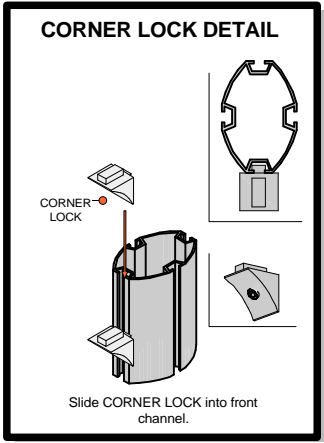

LINEAR 13

Code	#	Description
L3	6	HORIZONTAL GRAPHIC BAR
L4	4	VERTICAL GRAPHIC BAR WITH CE
L1	4	BOTTOM HALF UPRIGHT
L3-1	1	HORIZONTAL GRAPHIC BAR

LINEAR 13

Code	#	Description
JOINER BAR	8	JOINER BAR
CORNER LOCK	2	CORNER LOCK

LINEAR 13

Code	#	Description
L2	4	TOP HALF UPRIGHT
L6	4	CAP
L3	6	HORIZONTAL GRAPHIC BAR
L4-1	4	VERTICAL GRAPHIC BAR
L9	12	GRAPHICS MOUNTING BAR
CPH C	4	CAP FOR VERTICAL GRAPHIC BAR
L3-1	1	HORIZONTAL GRAPHIC BAR