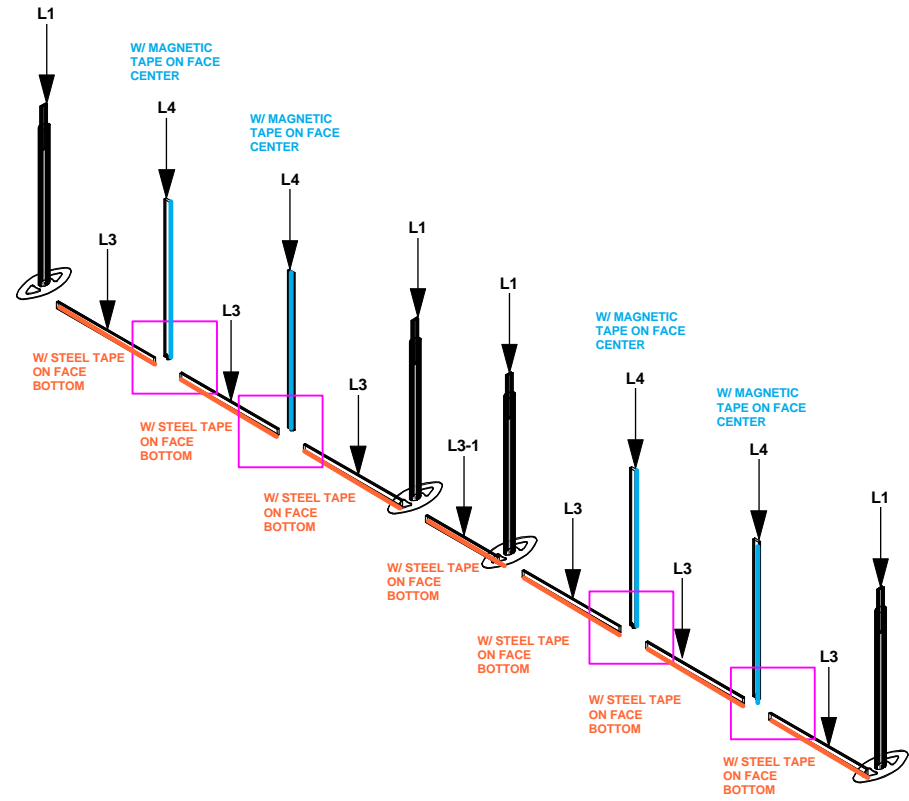

LINEAR 13

Code	#	Description
L3	6	HORIZONTAL GRAPHIC BAR
L4	4	VERTICAL GRAPHIC BAR WITH CE
L1	4	BOTTOM HALF UPRIGHT
L3-1	1	HORIZONTAL GRAPHIC BAR

LINEAR 13

Code	#	Description
JOINER BAR	8	JOINER BAR
CORNER LOCK	2	CORNER LOCK

LINEAR 13

Code	#	Description
L2	4	TOP HALF UPRIGHT
L6	4	CAP
L3	6	HORIZONTAL GRAPHIC BAR
L4-1	4	VERTICAL GRAPHIC BAR
L9	12	GRAPHICS MOUNTING BAR
CPH C	4	CAP FOR VERTICAL GRAPHIC BAR
L3-1	1	HORIZONTAL GRAPHIC BAR

HOOK HOOK

PLACE GRAPHICS WITH THE HOOKS FOR BETTER ALIGNMENT

HOOK

Code	#	Description
LV3 LIGHT	4	GREY SKINNY LIGHT WITH OSRAM TITAN 50W LA

L1

L2

L9

L3 / L4

LINEAR 13

Code	#	Description
L10	2	TABLE TOP
L7	4	TABLE LEG
L8	2	TABLE SUPPORT

LINEAR 13