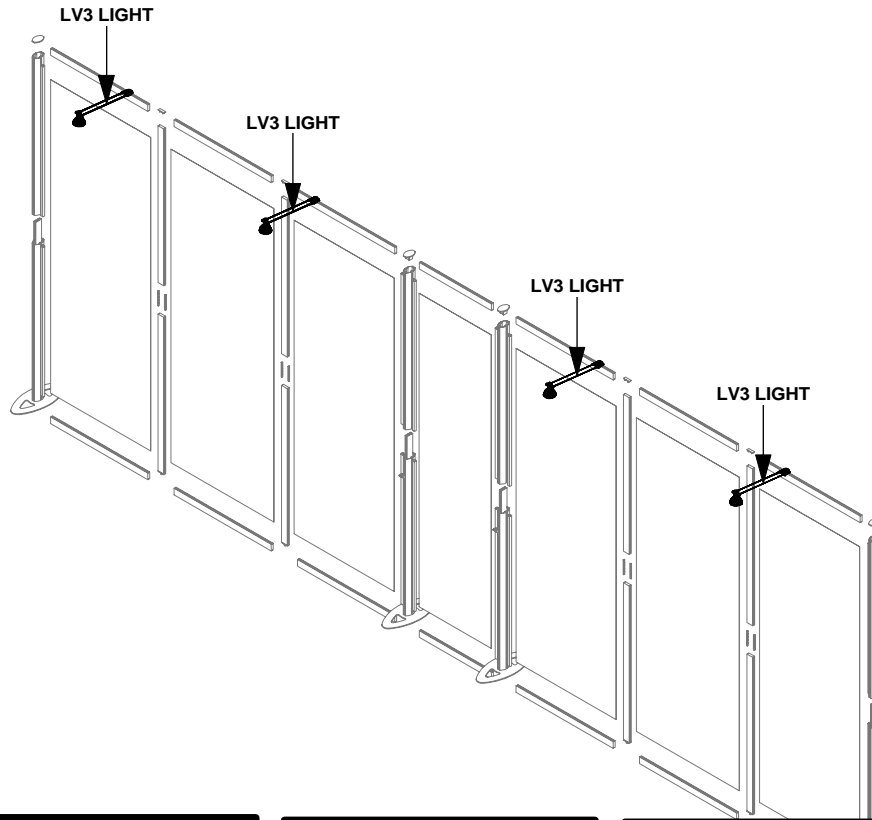

LINEAR 13

Code	#	Description
L5-2	1	GRAPHICS
L5-1	1	GRAPHICS
L5-3	1	GRAPHICS
IL5-4	1	GRAPHICS
L5-6	1	GRAPHICS
L5-7	1	GRAPHICS
L5-5	1	GRAPHICS

L1

L2

L9

L3 / L4
L3-2 / L4-1

LINEAR 13

GRAPHICS WITH HOOK ON TOP

HOOK HOOK

PLACE GRAPHICS WITH THE HOOKS FOR BETTER ALIGNMENT

HOOK

Code	#	Description
LV3 LIGHT	4	GREY SKINNY LIGHT WITH OSRAM TITAN 50W LA

L1

L2

L9

L3 / L4