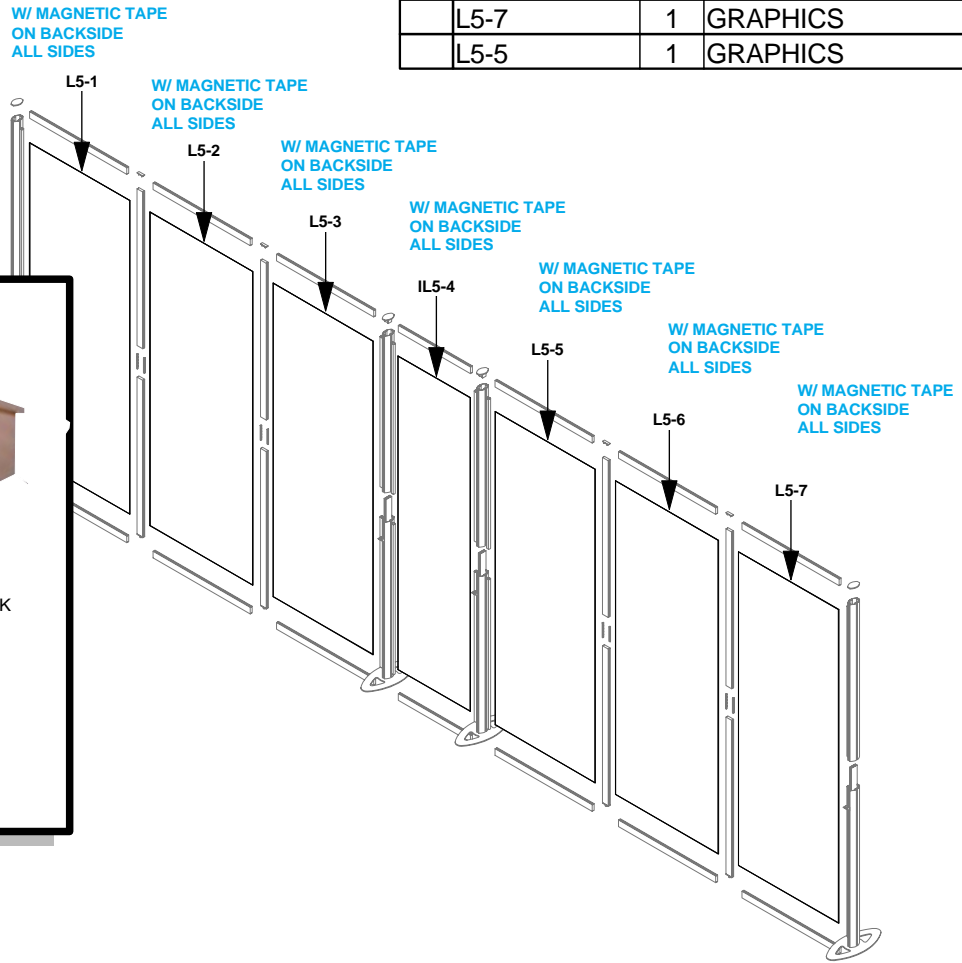

Code	#	Description
JOINER BAR	8	JOINER BAR
CORNER LOCK	4	CORNER LOCK

**LINEAR**

Code	#	Description
L5-2	1	GRAPHICS
L5-1	1	GRAPHICS
L5-3	1	GRAPHICS
IL5-4	1	GRAPHICS
L5-6	1	GRAPHICS
L5-7	1	GRAPHICS
L5-5	1	GRAPHICS

L1

L2

L9

L3 / L4  
L3-2 / L4-1

LINEAR

Code	#	Description
LV3 LIGHT	4	GREY SKINNY LIGHT WITH OSRAM TITAN 50W LA

L1

L2

L9

L3 / L4

L3-2 / L4-1

**LINEAR**

**LIGHT DETAIL**

Slide the light clip into the channel and then gently lower down. Then slide the LV3 Light onto the light clip.

**CKAP**

**CKAPS Detail**

L1

L2

L9

L3 / L4  
L3-2 / L4-1

**LINEAR**

Code	#	Description
L10	2	TABLE TOP
L7	4	TABLE LEG
L8	2	TABLE SUPPORT

LINEAR

Code	#	Description
L17	2	TABLE TOP
L7	2	TABLE LEG
	2	
L8	2	TABLE SUPPORT