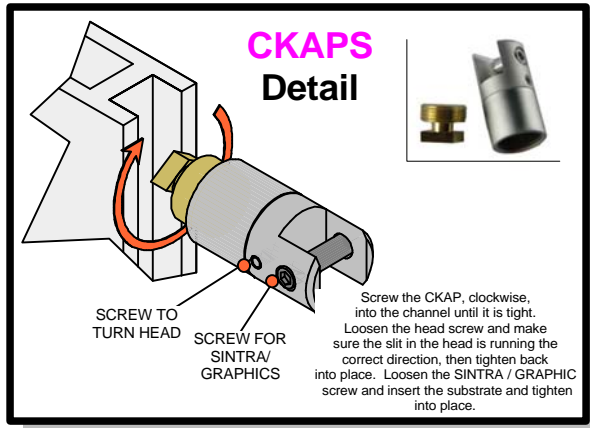

Code	#	Description
JOINER BAR	8	JOINER BAR
CORNER LOCK	4	CORNER LOCK

**LINEAR**

Code	#	Description
L5-2	1	GRAPHICS
L5-1	1	GRAPHICS
L5-3	1	GRAPHICS
IL5-4	1	GRAPHICS
L5-6	1	GRAPHICS
L5-7	1	GRAPHICS
L5-5	1	GRAPHICS

L9

L3 / L4

L3-2 / L4-1

**LINEAR**

**LIGHT DETAIL**

Slide the light clip into the channel and then gently lower down. Then slide the LV3 Light onto the light clip.

**CKAP**

**CKAPS Detail**

L1

L2

L9

L3 / L4  
L3-2 / L4-1

**LINEAR**

Code	#	Description
L10	2	TABLE TOP
L7	4	TABLE LEG
L8	2	TABLE SUPPORT

LINEAR

Code	#	Description
L17	2	TABLE TOP
L7	2	TABLE LEG
	2	
L8	2	TABLE SUPPORT