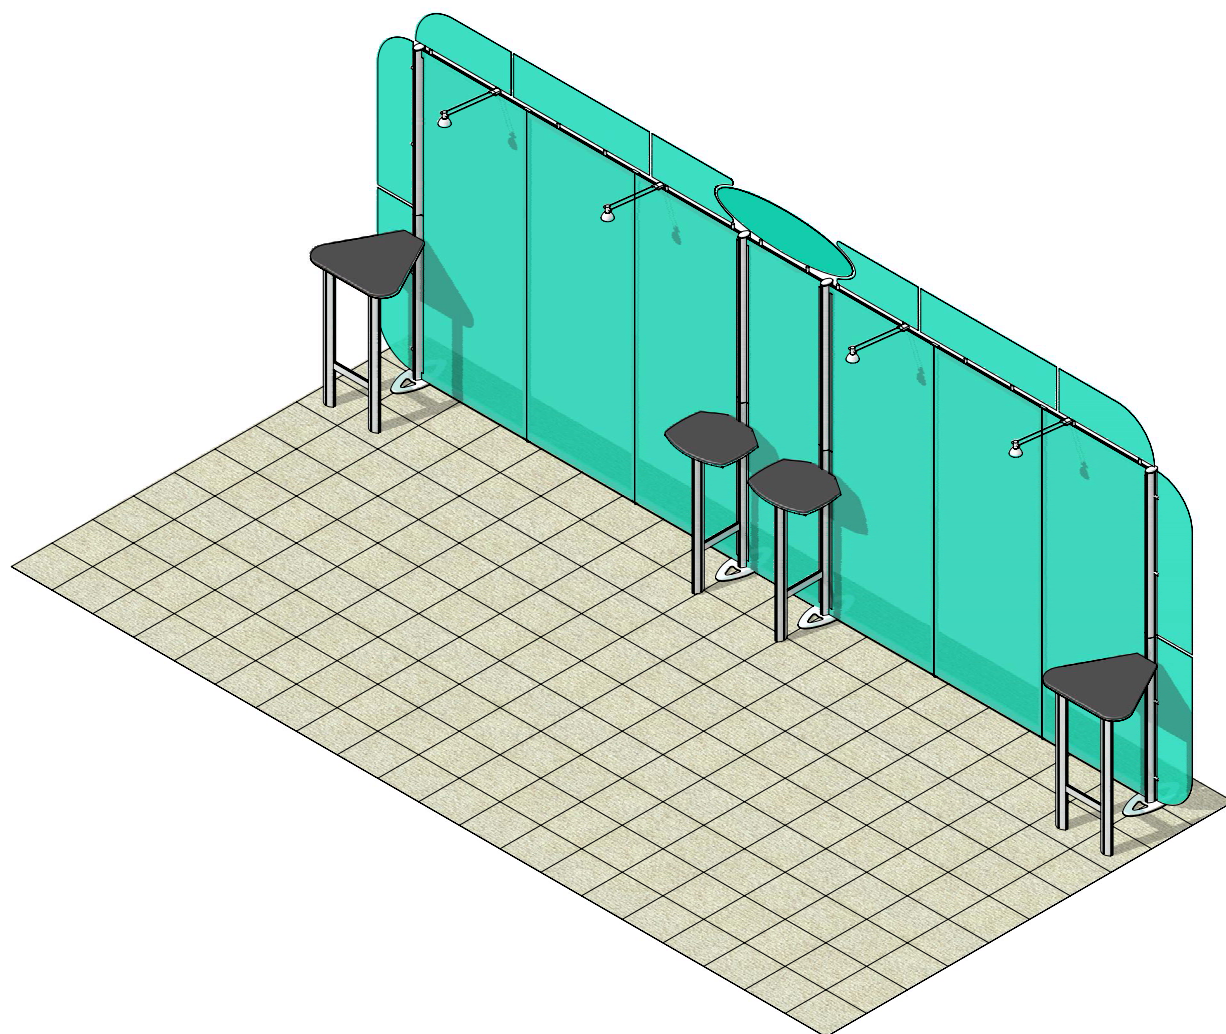

# LINEAR 15

Code	#	Description
L3	6	HORIZONTAL GRAPHIC BAR
L4	4	VERTICAL GRAPHIC BAR WITH CE
L1	4	BOTTOM HALF UPRIGHT
L3-1	1	HORIZONTAL GRAPHIC BAR

L1

L2

L9

L3 / L4

L3-2 / L4-1

LINEAR

Code	#	Description
JOINER BAR	8	JOINER BAR
CORNER LOCK	4	CORNER LOCK

**LINEAR**

Code	#	Description
L5-2	1	GRAPHICS
L5-1	1	GRAPHICS
L5-3	1	GRAPHICS
IL5-4	1	GRAPHICS
L5-6	1	GRAPHICS
L5-7	1	GRAPHICS
L5-5	1	GRAPHICS

L1

L2

L9

L3 / L4  
L3-2 / L4-1

LINEAR

Code	#	Description
LV3 LIGHT	4	GREY SKINNY LIGHT WITH OSRAM TITAN 50W LA

L1

L2

L9

L3 / L4

L3-2 / L4-1

**LINEAR**

**LIGHT DETAIL**

Slide the light clip into the channel and then gently lower down. Then slide the LV3 Light onto the light clip.

**CKAP**

**CKAPS Detail**