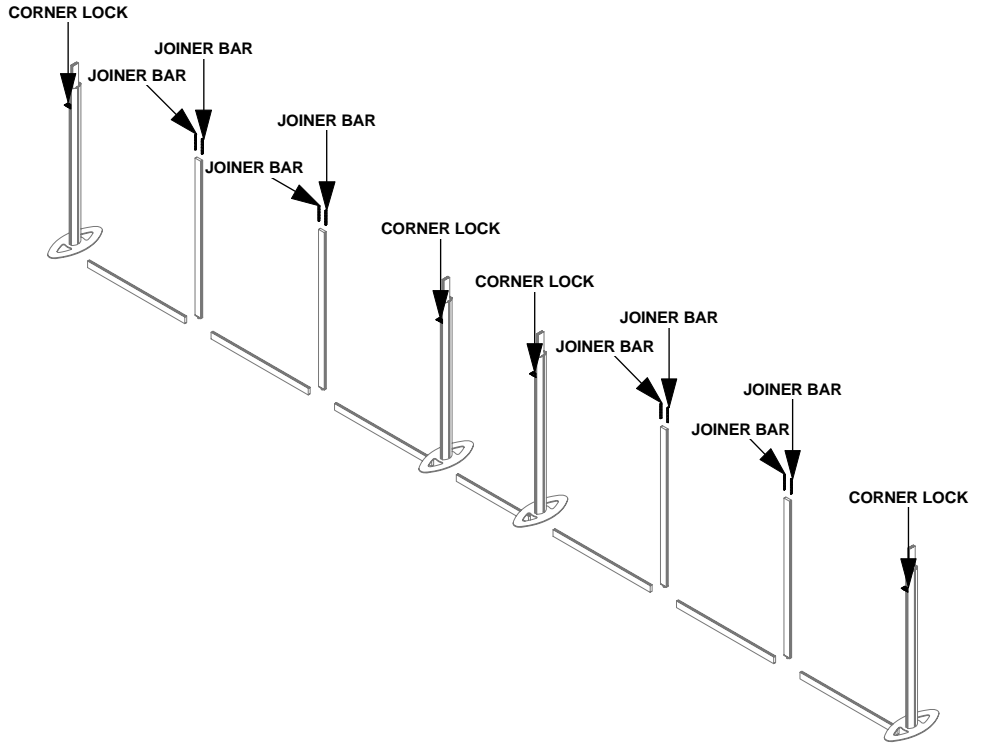

# LINEAR 15

Code	#	Description
L3	6	HORIZONTAL GRAPHIC BAR
L4	4	VERTICAL GRAPHIC BAR WITH CE
L1	4	BOTTOM HALF UPRIGHT
L3-1	1	HORIZONTAL GRAPHIC BAR

L1

L2

L9

L3 / L4

L3-2 / L4-1

LINEAR

Code	#	Description
JOINER BAR	8	JOINER BAR
CORNER LOCK	4	CORNER LOCK

**LINEAR**

Code	#	Description
L5-2	1	GRAPHICS
L5-1	1	GRAPHICS
L5-3	1	GRAPHICS
IL5-4	1	GRAPHICS
L5-6	1	GRAPHICS
L5-7	1	GRAPHICS
L5-5	1	GRAPHICS

L1

L2

L9

L3 / L4  
L3-2 / L4-1

LINEAR

Code	#	Description
LV3 LIGHT	4	GREY SKINNY LIGHT WITH OSRAM TITAN 50W LA

L1

L2

L9

L3 / L4

L3-2 / L4-1

**LINEAR**

**LIGHT DETAIL**

Slide the light clip into the channel and then gently lower down. Then slide the LV3 Light onto the light clip.

**CKAP**

**CKAPS Detail**