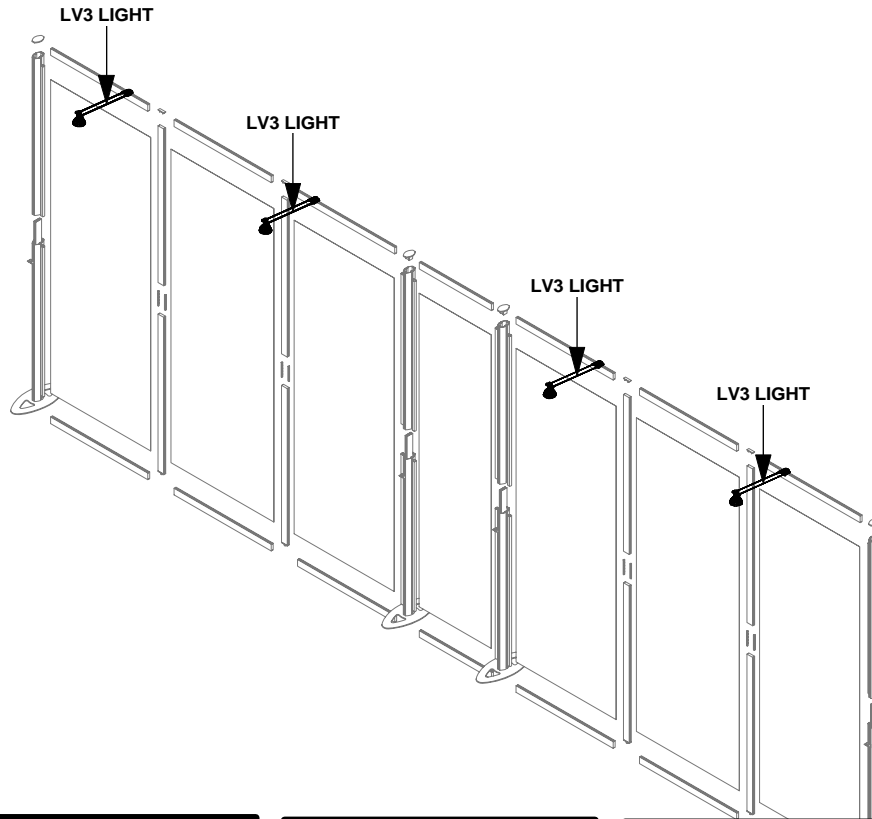

Code	#	Description
JOINER BAR	8	JOINER BAR
CORNER LOCK	4	CORNER LOCK

**LINEAR**

Code	#	Description
L5-2	1	GRAPHICS
L5-1	1	GRAPHICS
L5-3	1	GRAPHICS
IL5-4	1	GRAPHICS
L5-6	1	GRAPHICS
L5-7	1	GRAPHICS
L5-5	1	GRAPHICS

L1

L2

L9

L3 / L4  
L3-2 / L4-1

LINEAR

Code	#	Description
LV3 LIGHT	4	GREY SKINNY LIGHT WITH OSRAM TITAN 50W LA

L1

L2

L9

L3 / L4

L3-2 / L4-1

**LINEAR**

**LIGHT DETAIL**

Slide the light clip into the channel and then gently lower down. Then slide the LV3 Light onto the light clip.

**CKAP**

**CKAPS Detail**