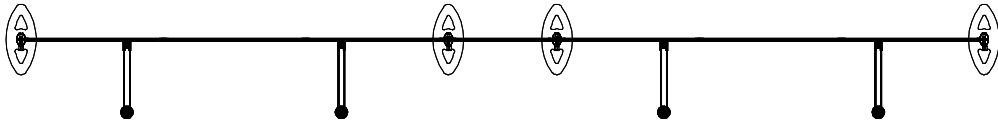

Code	#	Description
JOINER BAR	8	JOINER BAR
CORNER LOCK	4	CORNER LOCK

**LINEAR**

Code	#	Description
L5-2	1	GRAPHICS
L5-1	1	GRAPHICS
L5-3	1	GRAPHICS
IL5-4	1	GRAPHICS
L5-6	1	GRAPHICS
L5-7	1	GRAPHICS
L5-5	1	GRAPHICS

L1

L2

L9

L3 / L4  
L3-2 / L4-1

LINEAR

Code	#	Description
LV3 LIGHT	4	GREY SKINNY LIGHT WITH OSRAM TITAN 50W LA

L1

L2

L9

L3 / L4

L3-2 / L4-1

**LINEAR**

**LIGHT DETAIL**

Slide the light clip into the channel and then gently lower down. Then slide the LV3 Light onto the light clip.

**CKAP**

**CKAPS Detail**