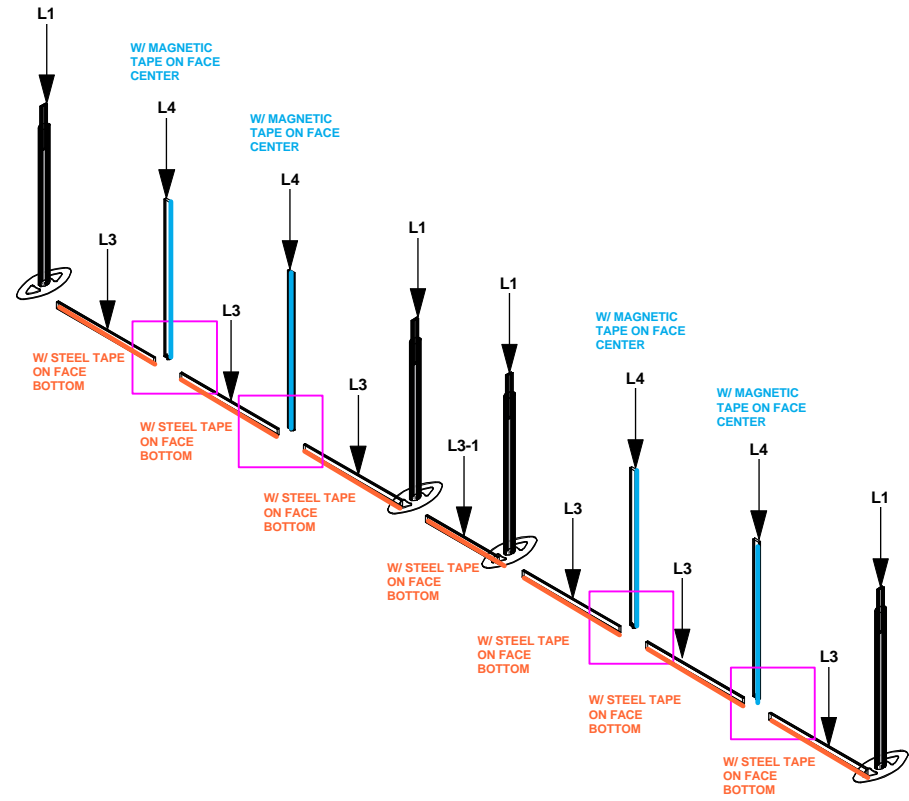

# LINEAR 15

Code	#	Description
L3	6	HORIZONTAL GRAPHIC BAR
L4	4	VERTICAL GRAPHIC BAR WITH CE
L1	4	BOTTOM HALF UPRIGHT
L3-1	1	HORIZONTAL GRAPHIC BAR

L1

L2

L9

L3 / L4

L3-2 / L4-1

LINEAR

Code	#	Description
JOINER BAR	8	JOINER BAR
CORNER LOCK	4	CORNER LOCK

**LINEAR**

Code	#	Description
L5-2	1	GRAPHICS
L5-1	1	GRAPHICS
L5-3	1	GRAPHICS
IL5-4	1	GRAPHICS
L5-6	1	GRAPHICS
L5-7	1	GRAPHICS
L5-5	1	GRAPHICS

L1

L2

L9

L3 / L4  
L3-2 / L4-1

LINEAR

Code	#	Description
LV3 LIGHT	4	GREY SKINNY LIGHT WITH OSRAM TITAN 50W LA

L1

L2

L9

L3 / L4

L3-2 / L4-1

**LINEAR**

**LIGHT DETAIL**

Slide the light clip into the channel and then gently lower down. Then slide the LV3 Light onto the light clip.

**CKAP**

**CKAPS Detail**