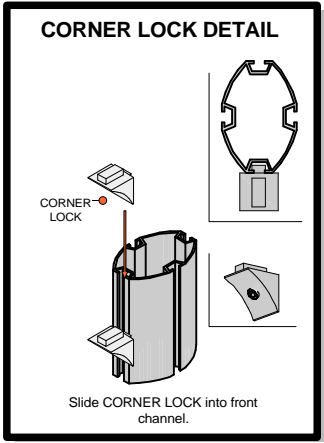

# LINEAR 15

Code	#	Description
L3	6	HORIZONTAL GRAPHIC BAR
L4	4	VERTICAL GRAPHIC BAR WITH CE
L1	4	BOTTOM HALF UPRIGHT
L3-1	1	HORIZONTAL GRAPHIC BAR

L1

L2

L9

L3 / L4

L3-2 / L4-1

LINEAR

Code	#	Description
JOINER BAR	8	JOINER BAR
CORNER LOCK	4	CORNER LOCK

**LINEAR**

Code	#	Description
L5-2	1	GRAPHICS
L5-1	1	GRAPHICS
L5-3	1	GRAPHICS
IL5-4	1	GRAPHICS
L5-6	1	GRAPHICS
L5-7	1	GRAPHICS
L5-5	1	GRAPHICS

L9

L3 / L4

L3-2 / L4-1

**LINEAR**

**LIGHT DETAIL**

Slide the light clip into the channel and then gently lower down. Then slide the LV3 Light onto the light clip.

**CKAP**

**CKAPS Detail**