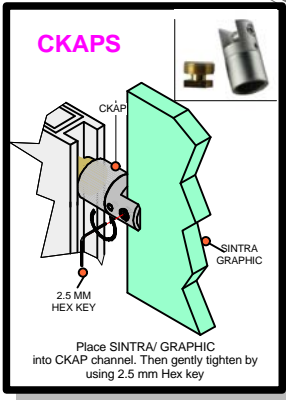

Code	#	Description
JOINER BAR	8	JOINER BAR
CORNER LOCK	4	CORNER LOCK

**LINEAR**

Code	#	Description
L5-2	1	GRAPHICS
L5-1	1	GRAPHICS
L5-3	1	GRAPHICS
IL5-4	1	GRAPHICS
L5-6	1	GRAPHICS
L5-7	1	GRAPHICS
L5-5	1	GRAPHICS

L9

L3 / L4

L3-2 / L4-1

**LINEAR**

**LIGHT DETAIL**

Slide the light clip into the channel and then gently lower down. Then slide the LV3 Light onto the light clip.

**CKAP**

**CKAPS Detail**