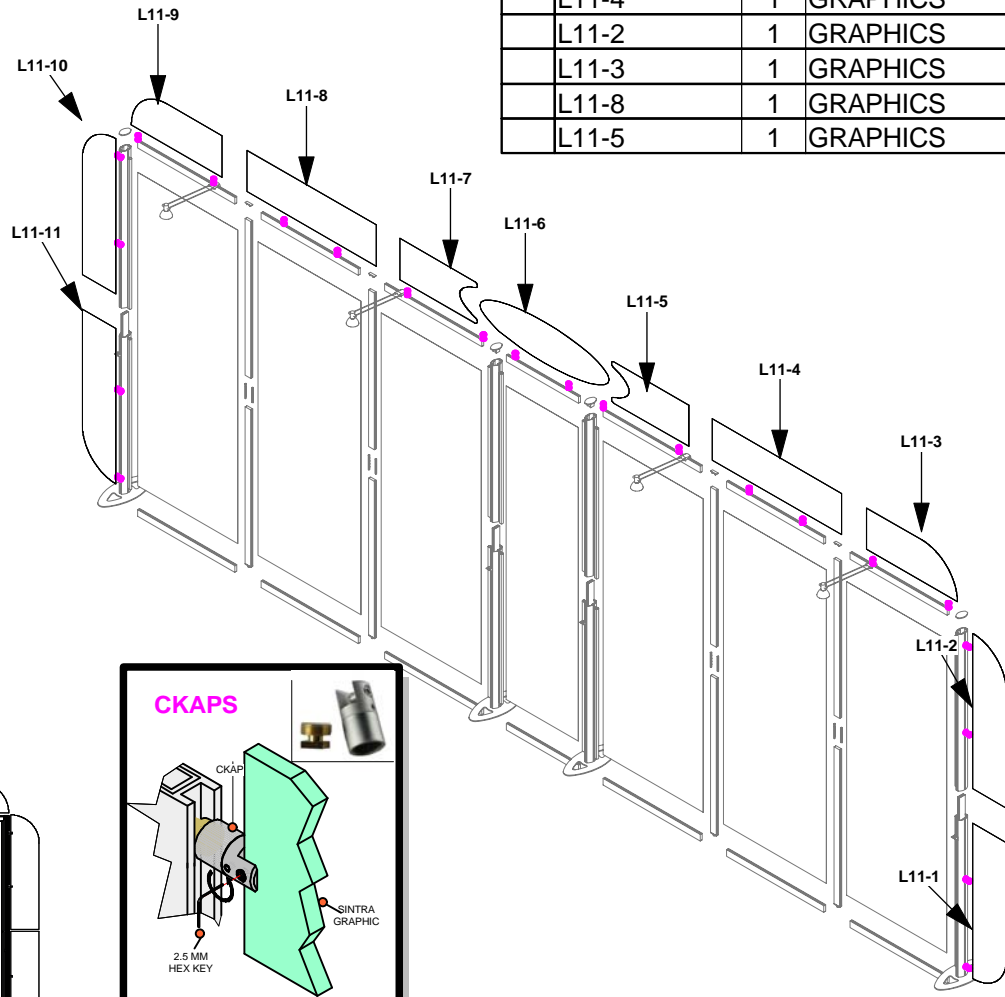

Code	#	Description
JOINER BAR	8	JOINER BAR
CORNER LOCK	4	CORNER LOCK

**LINEAR**

Code	#	Description
L5-2	1	GRAPHICS
L5-1	1	GRAPHICS
L5-3	1	GRAPHICS
IL5-4	1	GRAPHICS
L5-6	1	GRAPHICS
L5-7	1	GRAPHICS
L5-5	1	GRAPHICS

L1

L2

L9

L3 / L4  
L3-2 / L4-1

LINEAR

Code	#	Description
LV3 LIGHT	4	GREY SKINNY LIGHT WITH OSRAM TITAN 50W LA

L1

L2

L9

L3 / L4

L3-2 / L4-1

**LINEAR**

**LIGHT DETAIL**

Slide the light clip into the channel and then gently lower down. Then slide the LV3 Light onto the light clip.

**CKAP**

**CKAPS Detail**

L1

L2

L9

L3 / L4  
L3-2 / L4-1

**LINEAR**

Code	#	Description
L10	2	TABLE TOP
L7	4	TABLE LEG
L8	2	TABLE SUPPORT

LINEAR

Code	#	Description
L17	2	TABLE TOP
L7	2	TABLE LEG
	2	
L8	2	TABLE SUPPORT