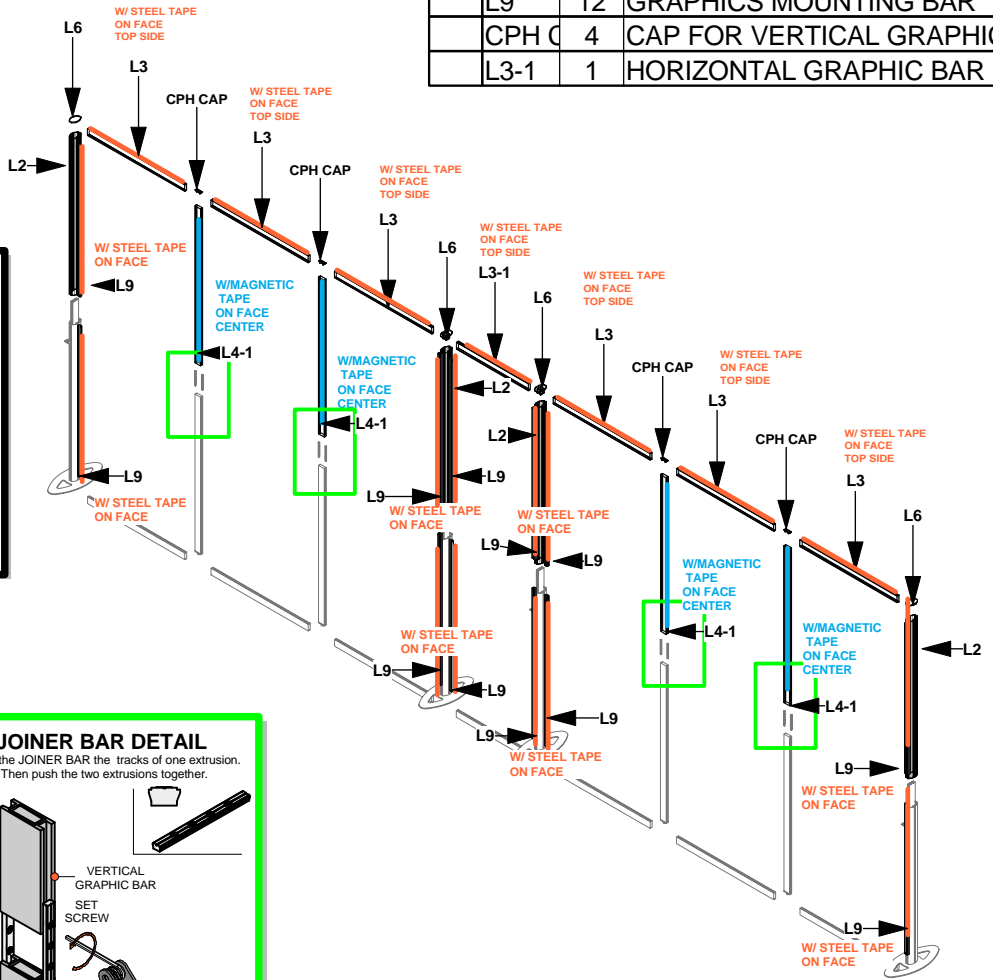

LINEAR 18

Code	#	Description
L3	6	HORIZONTAL GRAPHIC BAR
L4	4	VERTICAL GRAPHIC BAR WITH CE
L1	4	BOTTOM HALF UPRIGHT
L3-1	1	HORIZONTAL GRAPHIC BAR

LINEAR

Code	#	Description
JOINER BAR	8	JOINER BAR
CORNER LOCK	4	CORNER LOCK

LINEAR

Code	#	Description
L2	4	TOP HALF UPRIGHT
L6	4	CAP
L3	6	HORIZONTAL GRAPHIC BAR
L4-1	4	VERTICAL GRAPHIC BAR
L9	12	GRAPHICS MOUNTING BAR
CPH C	4	CAP FOR VERTICAL GRAPHIC BAR
L3-1	1	HORIZONTAL GRAPHIC BAR

LINEAR

Code	#	Description
L5-2	1	GRAPHICS
L5-1	1	GRAPHICS
L5-3	1	GRAPHICS
IL5-4	1	GRAPHICS
L5-6	1	GRAPHICS
L5-7	1	GRAPHICS
L5-5	1	GRAPHICS

W/ MAGNETIC TAPE
ON BACKSIDE
ALL SIDES

L5-1
W/ MAGNETIC TAPE
ON BACKSIDE
ALL SIDES

L1

L2

L9

L3 / L4

L3-2 / L4-1

LINEAR

Code	#	Description
L17	2	TABLE TOP
L7	2	TABLE LEG
	2	
L8	2	TABLE SUPPORT

L1