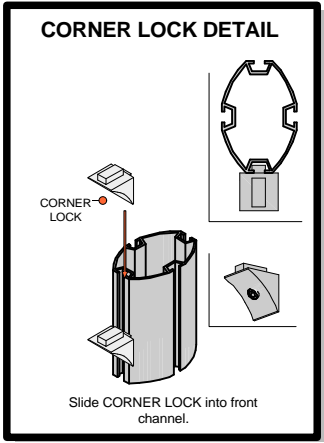

LINEAR 18

Code	#	Description
L3	6	HORIZONTAL GRAPHIC BAR
L4	4	VERTICAL GRAPHIC BAR WITH CE
L1	4	BOTTOM HALF UPRIGHT
L3-1	1	HORIZONTAL GRAPHIC BAR

LINEAR

Code	#	Description
JOINER BAR	8	JOINER BAR
CORNER LOCK	4	CORNER LOCK

LINEAR

Code	#	Description
L2	4	TOP HALF UPRIGHT
L6	4	CAP
L3	6	HORIZONTAL GRAPHIC BAR
L4-1	4	VERTICAL GRAPHIC BAR
L9	12	GRAPHICS MOUNTING BAR
CPH C	4	CAP FOR VERTICAL GRAPHIC BAR
L3-1	1	HORIZONTAL GRAPHIC BAR