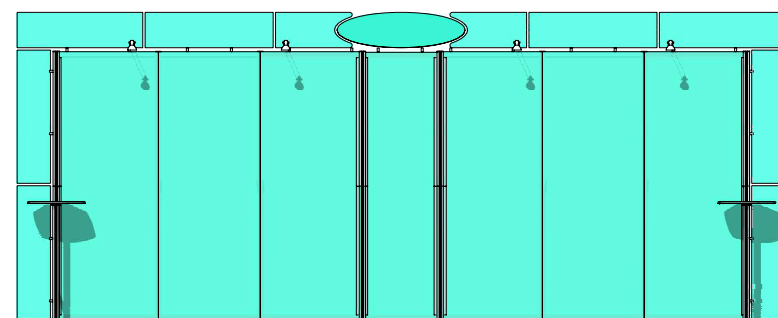

LINEAR 18

Code	#	Description
L3	6	HORIZONTAL GRAPHIC BAR
L4	4	VERTICAL GRAPHIC BAR WITH CE
L1	4	BOTTOM HALF UPRIGHT
L3-1	1	HORIZONTAL GRAPHIC BAR

LINEAR

Code	#	Description
JOINER BAR	8	JOINER BAR
CORNER LOCK	4	CORNER LOCK

LINEAR

Code	#	Description
L2	4	TOP HALF UPRIGHT
L6	4	CAP
L3	6	HORIZONTAL GRAPHIC BAR
L4-1	4	VERTICAL GRAPHIC BAR
L9	12	GRAPHICS MOUNTING BAR
CPH C	4	CAP FOR VERTICAL GRAPHIC BAR
L3-1	1	HORIZONTAL GRAPHIC BAR

LINEAR

Code	#	Description
L5-2	1	GRAPHICS
L5-1	1	GRAPHICS
L5-3	1	GRAPHICS
IL5-4	1	GRAPHICS
L5-6	1	GRAPHICS
L5-7	1	GRAPHICS
L5-5	1	GRAPHICS

W/ MAGNETIC TAPE
ON BACKSIDE
ALL SIDES

L5-1
W/ MAGNETIC TAPE
ON BACKSIDE
ALL SIDES

L5-2
W/ MAGNETIC TAPE
ON BACKSIDE
ALL SIDES

L5-3
W/ MAGNETIC TAPE
ON BACKSIDE
ALL SIDES

IL5-4
W/ MAGNETIC TAPE
ON BACKSIDE
ALL SIDES

L5-5
W/ MAGNETIC TAPE
ON BACKSIDE
ALL SIDES

L5-6
W/ MAGNETIC TAPE
ON BACKSIDE
ALL SIDES