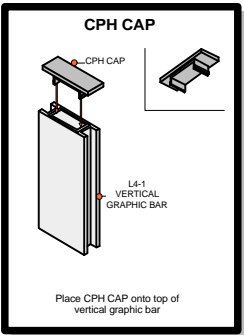

LINEAR 18

Code	#	Description
L3	6	HORIZONTAL GRAPHIC BAR
L4	4	VERTICAL GRAPHIC BAR WITH CE
L1	4	BOTTOM HALF UPRIGHT
L3-1	1	HORIZONTAL GRAPHIC BAR

LINEAR

Code	#	Description
JOINER BAR	8	JOINER BAR
CORNER LOCK	4	CORNER LOCK

LINEAR

Code	#	Description
L2	4	TOP HALF UPRIGHT
L6	4	CAP
L3	6	HORIZONTAL GRAPHIC BAR
L4-1	4	VERTICAL GRAPHIC BAR
L9	12	GRAPHICS MOUNTING BAR
CPH C	4	CAP FOR VERTICAL GRAPHIC BAR
L3-1	1	HORIZONTAL GRAPHIC BAR

LINEAR

Code	#	Description
L5-2	1	GRAPHICS
L5-1	1	GRAPHICS
L5-3	1	GRAPHICS
IL5-4	1	GRAPHICS
L5-6	1	GRAPHICS
L5-7	1	GRAPHICS
L5-5	1	GRAPHICS

W/ MAGNETIC TAPE
ON BACKSIDE
ALL SIDES

L5-1
W/ MAGNETIC TAPE
ON BACKSIDE
ALL SIDES