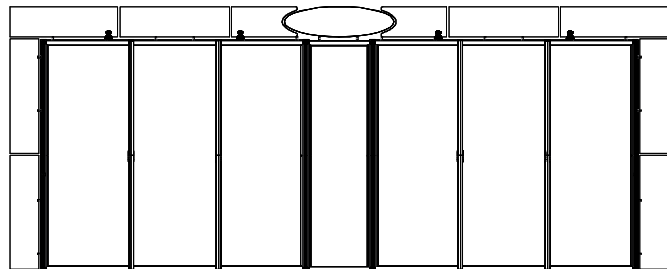

L5-2
W/ MAGNETIC TAPE
ON BACKSIDE
ALL SIDES

L5-3
W/ MAGNETIC TAPE
ON BACKSIDE
ALL SIDES

IL5-4
W/ MAGNETIC TAPE
ON BACKSIDE
ALL SIDES

L5-5
W/ MAGNETIC TAPE
ON BACKSIDE
ALL SIDES

L5-6
W/ MAGNETIC TAPE
ON BACKSIDE
ALL SIDES

L1

L2

L9

L3 / L4
L3-2 / L4-1

LINEAR

Code	#	Description
LV3 LIGHT	4	GREY SKINNY LIGHT WITH OSRAM TITAN 50W LA

LINEAR

Code	#	Description
CKAPS	22	STANDOFFS
L11-9	1	GRAPHICS
L11-1	1	GRAPHICS
L11-6	1	GRAPHICS
L11-7	1	GRAPHICS
L11-11	1	GRAPHICS
L11-10	1	GRAPHICS
L11-4	1	GRAPHICS
L11-2	1	GRAPHICS
L11-3	1	GRAPHICS
L11-8	1	GRAPHICS
L11-5	1	GRAPHICS

L1

L2

L9

L3 / L4

L3-2 / L4-1

LINEAR

Code	#	Description
L17	2	TABLE TOP
L7	2	TABLE LEG
	2	
L8	2	TABLE SUPPORT

L1