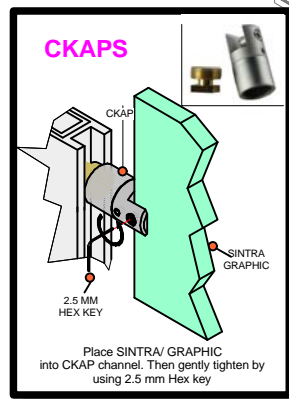

L5-2
W/ MAGNETIC TAPE
ON BACKSIDE
ALL SIDES

L5-3
W/ MAGNETIC TAPE
ON BACKSIDE
ALL SIDES

IL5-4
W/ MAGNETIC TAPE
ON BACKSIDE
ALL SIDES

L5-5
W/ MAGNETIC TAPE
ON BACKSIDE
ALL SIDES

L5-6
W/ MAGNETIC TAPE
ON BACKSIDE
ALL SIDES

L1

L2

L9

L3 / L4
L3-2 / L4-1

LINEAR

Code	#	Description
LV3 LIGHT	4	GREY SKINNY LIGHT WITH OSRAM TITAN 50W LA

LINEAR

Code	#	Description
CKAPS	22	STANDOFFS
L11-9	1	GRAPHICS
L11-1	1	GRAPHICS
L11-6	1	GRAPHICS
L11-7	1	GRAPHICS
L11-11	1	GRAPHICS
L11-10	1	GRAPHICS
L11-4	1	GRAPHICS
L11-2	1	GRAPHICS
L11-3	1	GRAPHICS
L11-8	1	GRAPHICS
L11-5	1	GRAPHICS

L1

L2

L9

L3 / L4

L3-2 / L4-1

LINEAR

Code	#	Description
L17	2	TABLE TOP
L7	2	TABLE LEG
	2	
L8	2	TABLE SUPPORT

L1