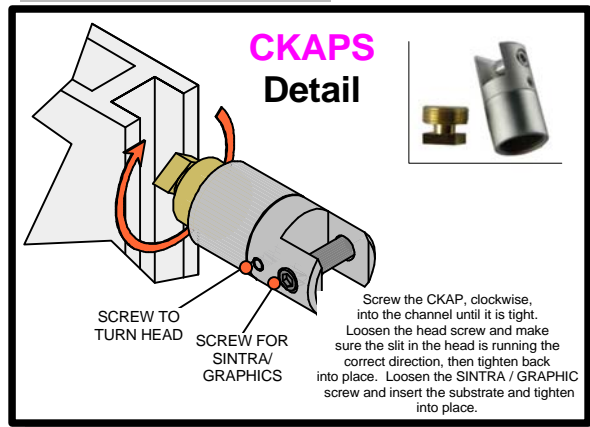

L5-2
W/ MAGNETIC TAPE
ON BACKSIDE
ALL SIDES

L5-3
W/ MAGNETIC TAPE
ON BACKSIDE
ALL SIDES

IL5-4
W/ MAGNETIC TAPE
ON BACKSIDE
ALL SIDES

L5-5
W/ MAGNETIC TAPE
ON BACKSIDE
ALL SIDES

L5-6
W/ MAGNETIC TAPE
ON BACKSIDE
ALL SIDES

L1

L2

L9

L3 / L4
L3-2 / L4-1

LINEAR

Code	#	Description
LV3 LIGHT	4	GREY SKINNY LIGHT WITH OSRAM TITAN 50W LA

LINEAR

Code	#	Description
CKAPS	22	STANDOFFS
L11-9	1	GRAPHICS
L11-1	1	GRAPHICS
L11-6	1	GRAPHICS
L11-7	1	GRAPHICS
L11-11	1	GRAPHICS
L11-10	1	GRAPHICS
L11-4	1	GRAPHICS
L11-2	1	GRAPHICS
L11-3	1	GRAPHICS
L11-8	1	GRAPHICS
L11-5	1	GRAPHICS

L1

L2

L9

L3 / L4

L3-2 / L4-1

LINEAR

Code	#	Description
L17	2	TABLE TOP
L7	2	TABLE LEG
	2	
L8	2	TABLE SUPPORT

L1