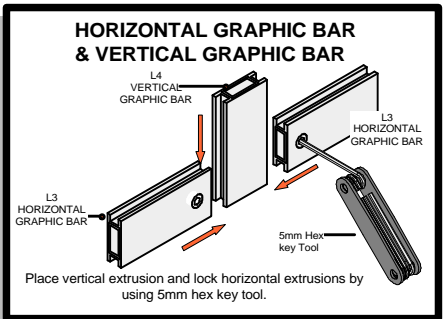

LINEAR 18

Code	#	Description
L3	6	HORIZONTAL GRAPHIC BAR
L4	4	VERTICAL GRAPHIC BAR WITH CE
L1	4	BOTTOM HALF UPRIGHT
L3-1	1	HORIZONTAL GRAPHIC BAR

LINEAR

Code	#	Description
JOINER BAR	8	JOINER BAR
CORNER LOCK	4	CORNER LOCK

LINEAR

Code	#	Description
L2	4	TOP HALF UPRIGHT
L6	4	CAP
L3	6	HORIZONTAL GRAPHIC BAR
L4-1	4	VERTICAL GRAPHIC BAR
L9	12	GRAPHICS MOUNTING BAR
CPH C	4	CAP FOR VERTICAL GRAPHIC BAR
L3-1	1	HORIZONTAL GRAPHIC BAR