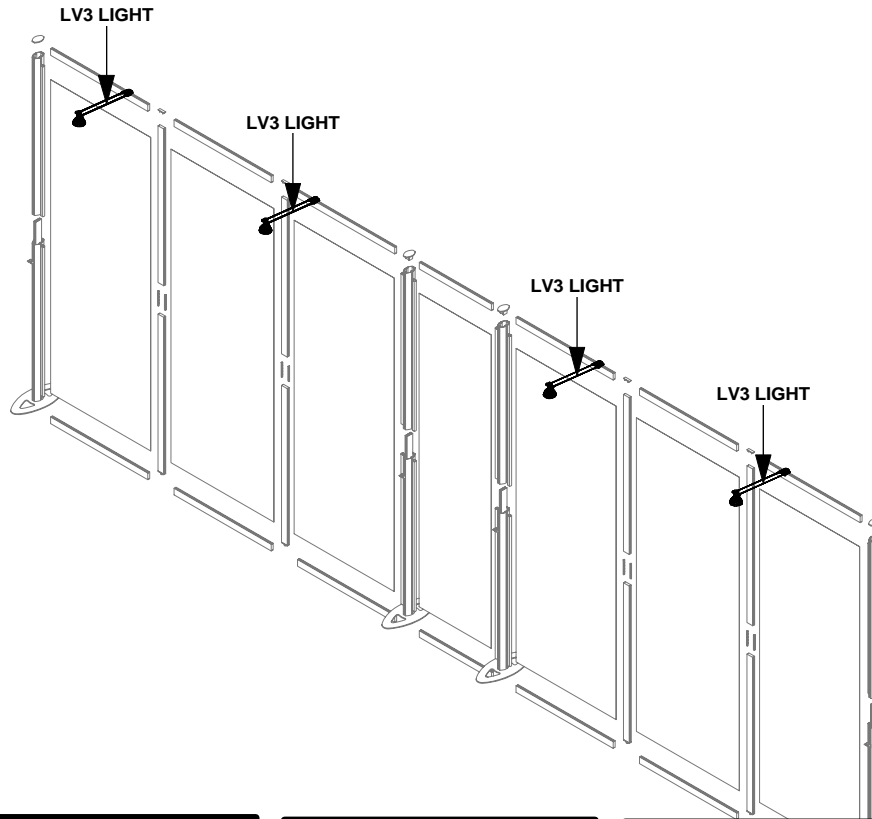

L5-2
W/ MAGNETIC TAPE
ON BACKSIDE
ALL SIDES

L5-3
W/ MAGNETIC TAPE
ON BACKSIDE
ALL SIDES

IL5-4
W/ MAGNETIC TAPE
ON BACKSIDE
ALL SIDES

L5-5
W/ MAGNETIC TAPE
ON BACKSIDE
ALL SIDES

L5-6
W/ MAGNETIC TAPE
ON BACKSIDE
ALL SIDES

L1

L2

L9

L3 / L4
L3-2 / L4-1

LINEAR

Code	#	Description
LV3 LIGHT	4	GREY SKINNY LIGHT WITH OSRAM TITAN 50W LA

LINEAR

Code	#	Description
CKAPS	22	STANDOFFS
L11-9	1	GRAPHICS
L11-1	1	GRAPHICS
L11-6	1	GRAPHICS
L11-7	1	GRAPHICS
L11-11	1	GRAPHICS
L11-10	1	GRAPHICS
L11-4	1	GRAPHICS
L11-2	1	GRAPHICS
L11-3	1	GRAPHICS
L11-8	1	GRAPHICS
L11-5	1	GRAPHICS

L1

L2

L9

L3 / L4

L3-2 / L4-1

LINEAR

Code	#	Description
L17	2	TABLE TOP
L7	2	TABLE LEG
	2	
L8	2	TABLE SUPPORT

L1