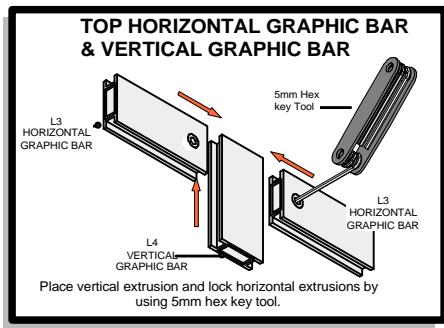

LINEAR 18

Code	#	Description
L3	6	HORIZONTAL GRAPHIC BAR
L4	4	VERTICAL GRAPHIC BAR WITH CE
L1	4	BOTTOM HALF UPRIGHT
L3-1	1	HORIZONTAL GRAPHIC BAR

LINEAR

Code	#	Description
JOINER BAR	8	JOINER BAR
CORNER LOCK	4	CORNER LOCK

LINEAR

Code	#	Description
L2	4	TOP HALF UPRIGHT
L6	4	CAP
L3	6	HORIZONTAL GRAPHIC BAR
L4-1	4	VERTICAL GRAPHIC BAR
L9	12	GRAPHICS MOUNTING BAR
CPH C	4	CAP FOR VERTICAL GRAPHIC BAR
L3-1	1	HORIZONTAL GRAPHIC BAR