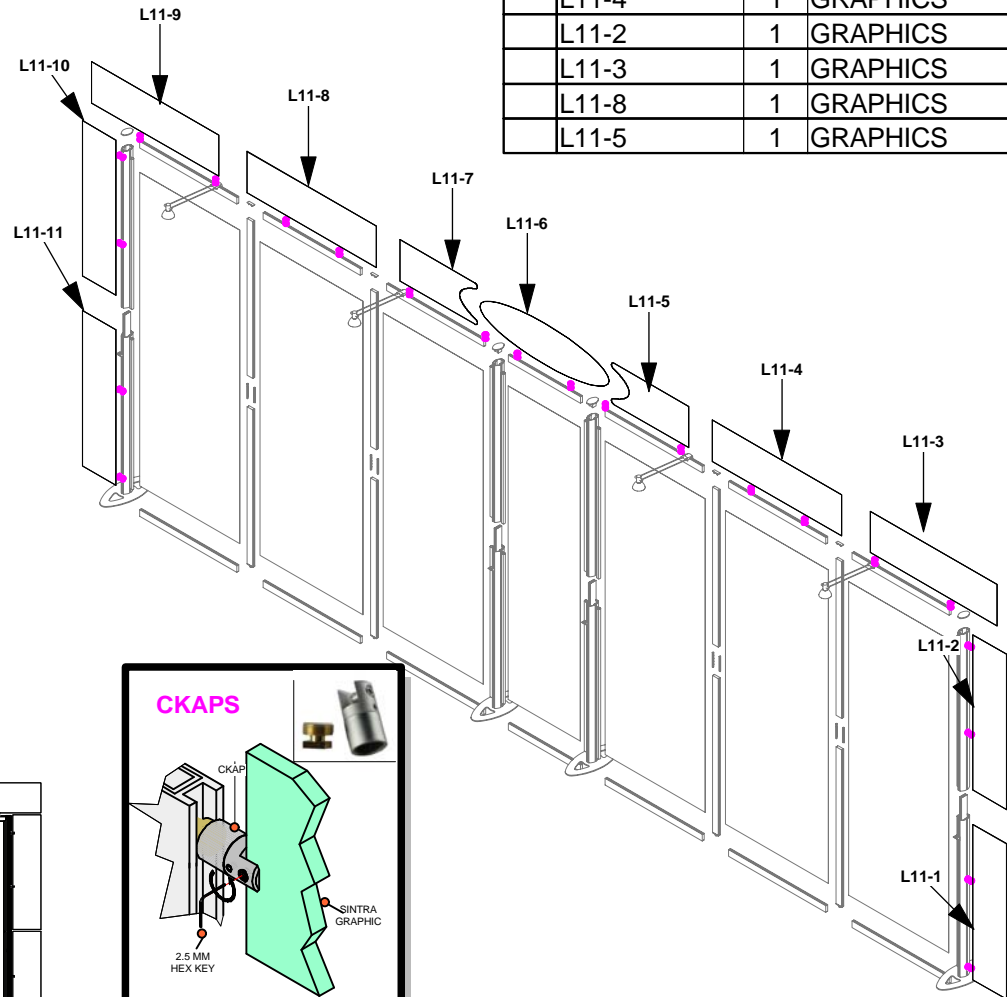

LINEAR

Code	#	Description
L5-2	1	GRAPHICS
L5-1	1	GRAPHICS
L5-3	1	GRAPHICS
IL5-4	1	GRAPHICS
L5-6	1	GRAPHICS
L5-7	1	GRAPHICS
L5-5	1	GRAPHICS

W/ MAGNETIC TAPE
ON BACKSIDE
ALL SIDES

L5-1
W/ MAGNETIC TAPE
ON BACKSIDE
ALL SIDES

L5-2
W/ MAGNETIC TAPE
ON BACKSIDE
ALL SIDES

L5-3
W/ MAGNETIC TAPE
ON BACKSIDE
ALL SIDES

IL5-4
W/ MAGNETIC TAPE
ON BACKSIDE
ALL SIDES

L5-5
W/ MAGNETIC TAPE
ON BACKSIDE
ALL SIDES

L5-6
W/ MAGNETIC TAPE
ON BACKSIDE
ALL SIDES

L1

L2

L9

L3 / L4
L3-2 / L4-1

LINEAR

Code	#	Description
LV3 LIGHT	4	GREY SKINNY LIGHT WITH OSRAM TITAN 50W LA

LINEAR

Code	#	Description
CKAPS	22	STANDOFFS
L11-9	1	GRAPHICS
L11-1	1	GRAPHICS
L11-6	1	GRAPHICS
L11-7	1	GRAPHICS
L11-11	1	GRAPHICS
L11-10	1	GRAPHICS
L11-4	1	GRAPHICS
L11-2	1	GRAPHICS
L11-3	1	GRAPHICS
L11-8	1	GRAPHICS
L11-5	1	GRAPHICS

L1

L2

L9

L3 / L4

L3-2 / L4-1

LINEAR

Code	#	Description
L17	2	TABLE TOP
L7	2	TABLE LEG
	2	
L8	2	TABLE SUPPORT

L1