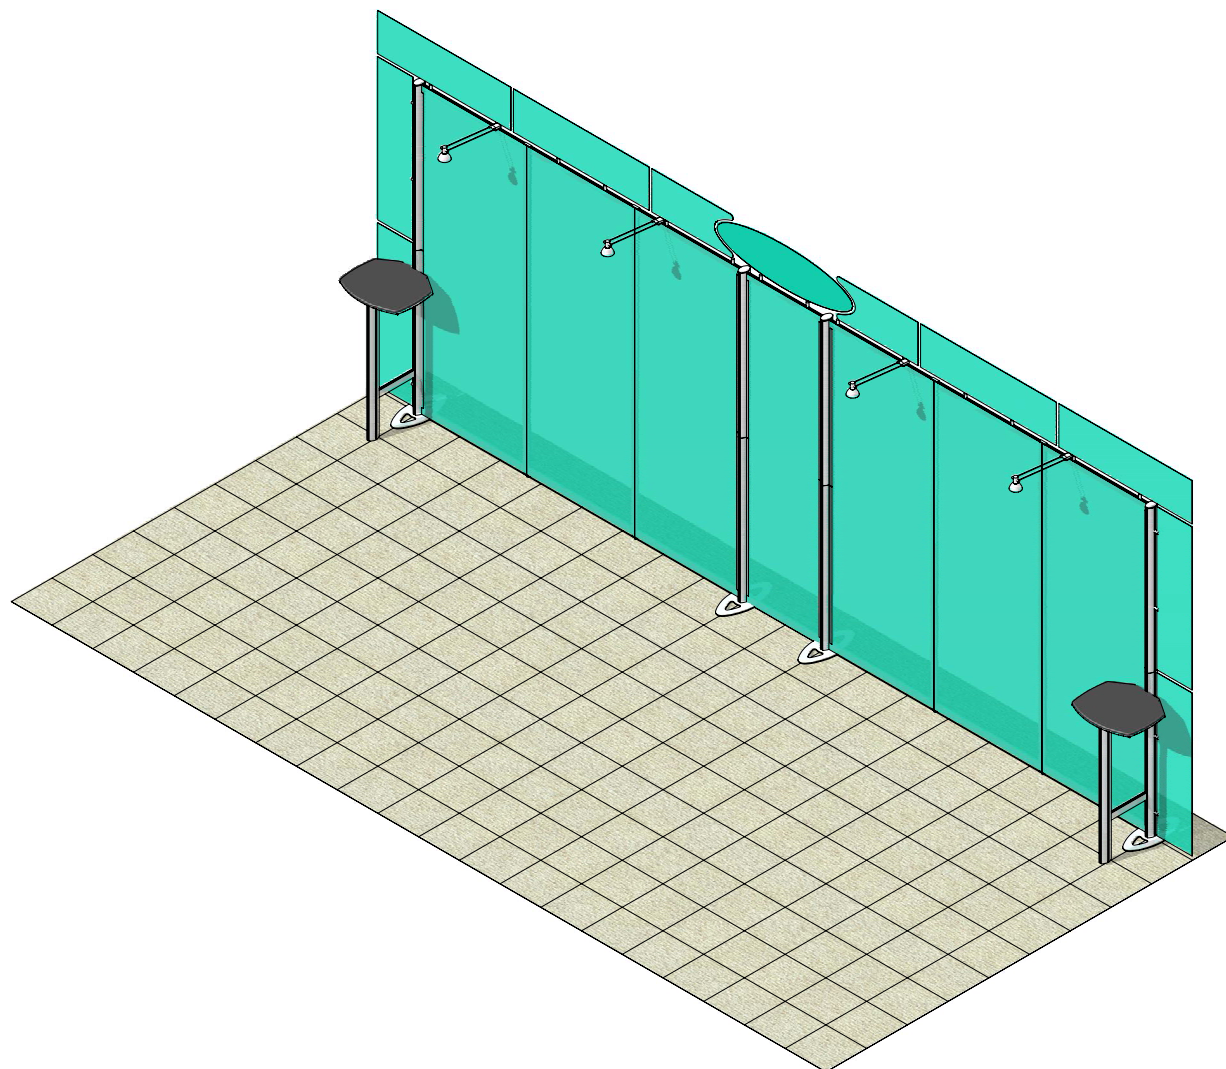

LINEAR 18

Code	#	Description
L3	6	HORIZONTAL GRAPHIC BAR
L4	4	VERTICAL GRAPHIC BAR WITH CE
L1	4	BOTTOM HALF UPRIGHT
L3-1	1	HORIZONTAL GRAPHIC BAR

LINEAR

Code	#	Description
JOINER BAR	8	JOINER BAR
CORNER LOCK	4	CORNER LOCK

LINEAR

Code	#	Description
L2	4	TOP HALF UPRIGHT
L6	4	CAP
L3	6	HORIZONTAL GRAPHIC BAR
L4-1	4	VERTICAL GRAPHIC BAR
L9	12	GRAPHICS MOUNTING BAR
CPH C	4	CAP FOR VERTICAL GRAPHIC BAR
L3-1	1	HORIZONTAL GRAPHIC BAR

LINEAR

Code	#	Description
L5-2	1	GRAPHICS
L5-1	1	GRAPHICS
L5-3	1	GRAPHICS
IL5-4	1	GRAPHICS
L5-6	1	GRAPHICS
L5-7	1	GRAPHICS
L5-5	1	GRAPHICS

W/ MAGNETIC TAPE
ON BACKSIDE
ALL SIDES

L5-1
W/ MAGNETIC TAPE
ON BACKSIDE
ALL SIDES

L5-2
W/ MAGNETIC TAPE
ON BACKSIDE
ALL SIDES

L5-3
W/ MAGNETIC TAPE
ON BACKSIDE
ALL SIDES

IL5-4
W/ MAGNETIC TAPE
ON BACKSIDE
ALL SIDES

L5-5
W/ MAGNETIC TAPE
ON BACKSIDE
ALL SIDES

L5-6
W/ MAGNETIC TAPE
ON BACKSIDE
ALL SIDES