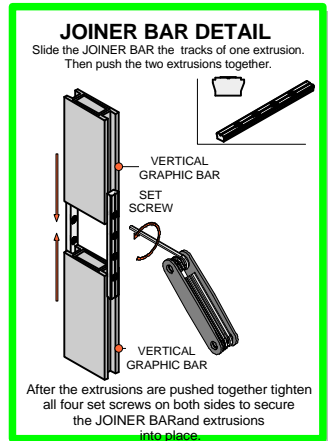

LINEAR 18

Code	#	Description
L3	6	HORIZONTAL GRAPHIC BAR
L4	4	VERTICAL GRAPHIC BAR WITH CE
L1	4	BOTTOM HALF UPRIGHT
L3-1	1	HORIZONTAL GRAPHIC BAR

LINEAR

Code	#	Description
JOINER BAR	8	JOINER BAR
CORNER LOCK	4	CORNER LOCK

LINEAR

Code	#	Description
L2	4	TOP HALF UPRIGHT
L6	4	CAP
L3	6	HORIZONTAL GRAPHIC BAR
L4-1	4	VERTICAL GRAPHIC BAR
L9	12	GRAPHICS MOUNTING BAR
CPH C	4	CAP FOR VERTICAL GRAPHIC BAR
L3-1	1	HORIZONTAL GRAPHIC BAR

LINEAR

Code	#	Description
L5-2	1	GRAPHICS
L5-1	1	GRAPHICS
L5-3	1	GRAPHICS
IL5-4	1	GRAPHICS
L5-6	1	GRAPHICS
L5-7	1	GRAPHICS
L5-5	1	GRAPHICS

W/ MAGNETIC TAPE
ON BACKSIDE
ALL SIDES

L5-1
W/ MAGNETIC TAPE
ON BACKSIDE
ALL SIDES