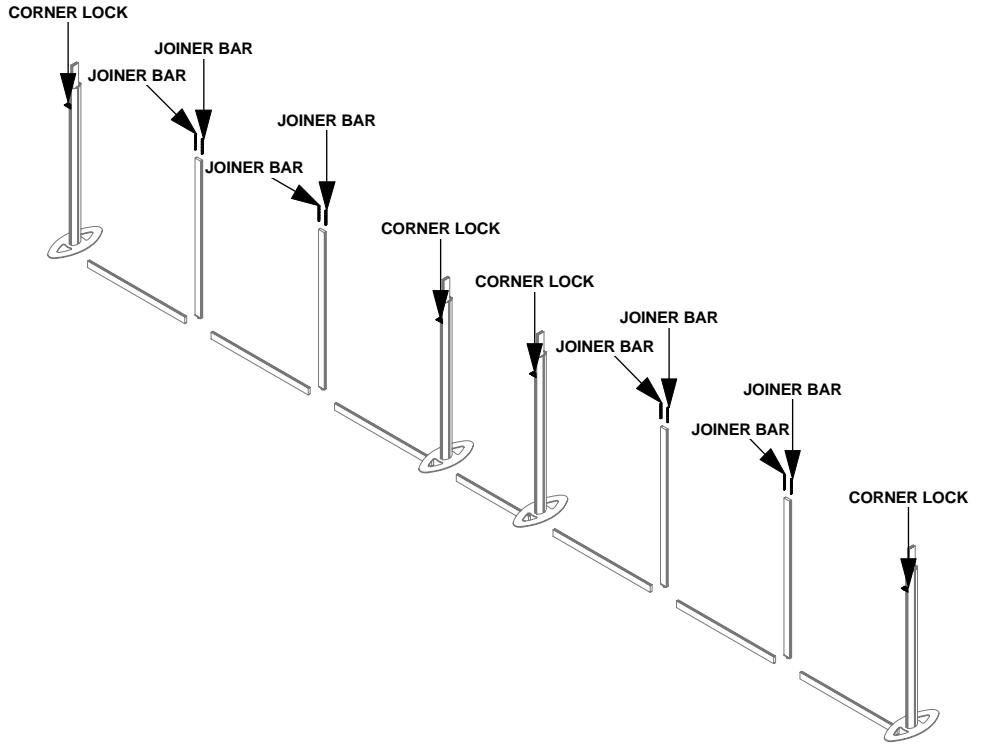

LINEAR 18

Code	#	Description
L3	6	HORIZONTAL GRAPHIC BAR
L4	4	VERTICAL GRAPHIC BAR WITH CE
L1	4	BOTTOM HALF UPRIGHT
L3-1	1	HORIZONTAL GRAPHIC BAR

LINEAR

Code	#	Description
JOINER BAR	8	JOINER BAR
CORNER LOCK	4	CORNER LOCK

LINEAR

Code	#	Description
L2	4	TOP HALF UPRIGHT
L6	4	CAP
L3	6	HORIZONTAL GRAPHIC BAR
L4-1	4	VERTICAL GRAPHIC BAR
L9	12	GRAPHICS MOUNTING BAR
CPH C	4	CAP FOR VERTICAL GRAPHIC BAR
L3-1	1	HORIZONTAL GRAPHIC BAR

LINEAR

Code	#	Description
L5-2	1	GRAPHICS
L5-1	1	GRAPHICS
L5-3	1	GRAPHICS
IL5-4	1	GRAPHICS
L5-6	1	GRAPHICS
L5-7	1	GRAPHICS
L5-5	1	GRAPHICS

W/ MAGNETIC TAPE
ON BACKSIDE
ALL SIDES

L5-1
W/ MAGNETIC TAPE
ON BACKSIDE
ALL SIDES

L1

L2

L9

L3 / L4

L3-2 / L4-1

LINEAR

Code	#	Description
L17	2	TABLE TOP
L7	2	TABLE LEG
	2	
L8	2	TABLE SUPPORT

L1