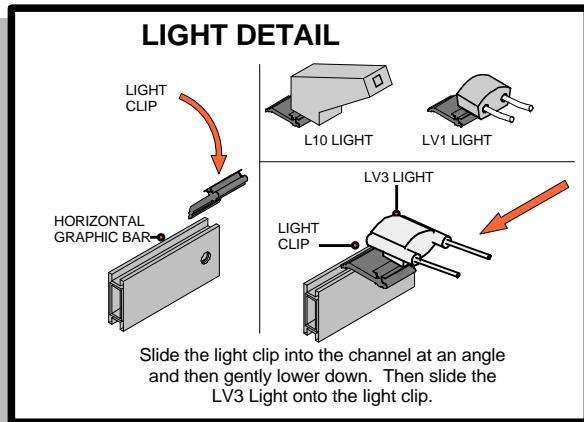

L5-2
W/ MAGNETIC TAPE
ON BACKSIDE
ALL SIDES

L5-3
W/ MAGNETIC TAPE
ON BACKSIDE
ALL SIDES

IL5-4
W/ MAGNETIC TAPE
ON BACKSIDE
ALL SIDES

L5-5
W/ MAGNETIC TAPE
ON BACKSIDE
ALL SIDES

L5-6
W/ MAGNETIC TAPE
ON BACKSIDE
ALL SIDES

L1

L2

L9

L3 / L4
L3-2 / L4-1

LINEAR

Code	#	Description
LV3 LIGHT	4	GREY SKINNY LIGHT WITH OSRAM TITAN 50W LA

LINEAR

Code	#	Description
CKAPS	22	STANDOFFS
L11-9	1	GRAPHICS
L11-1	1	GRAPHICS
L11-6	1	GRAPHICS
L11-7	1	GRAPHICS
L11-11	1	GRAPHICS
L11-10	1	GRAPHICS
L11-4	1	GRAPHICS
L11-2	1	GRAPHICS
L11-3	1	GRAPHICS
L11-8	1	GRAPHICS
L11-5	1	GRAPHICS

L1

L2

L9

L3 / L4

L3-2 / L4-1

LINEAR

Code	#	Description
L17	2	TABLE TOP
L7	2	TABLE LEG
	2	
L8	2	TABLE SUPPORT

L1