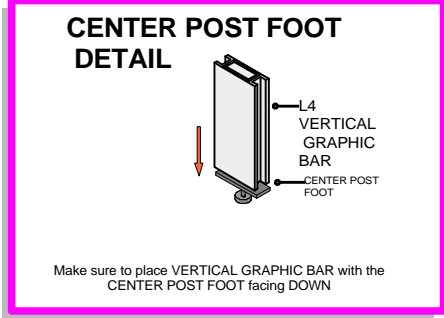

LINEAR 18

Code	#	Description
L3	6	HORIZONTAL GRAPHIC BAR
L4	4	VERTICAL GRAPHIC BAR WITH CE
L1	4	BOTTOM HALF UPRIGHT
L3-1	1	HORIZONTAL GRAPHIC BAR

LINEAR

Code	#	Description
JOINER BAR	8	JOINER BAR
CORNER LOCK	4	CORNER LOCK

LINEAR

Code	#	Description
L2	4	TOP HALF UPRIGHT
L6	4	CAP
L3	6	HORIZONTAL GRAPHIC BAR
L4-1	4	VERTICAL GRAPHIC BAR
L9	12	GRAPHICS MOUNTING BAR
CPH C	4	CAP FOR VERTICAL GRAPHIC BAR
L3-1	1	HORIZONTAL GRAPHIC BAR