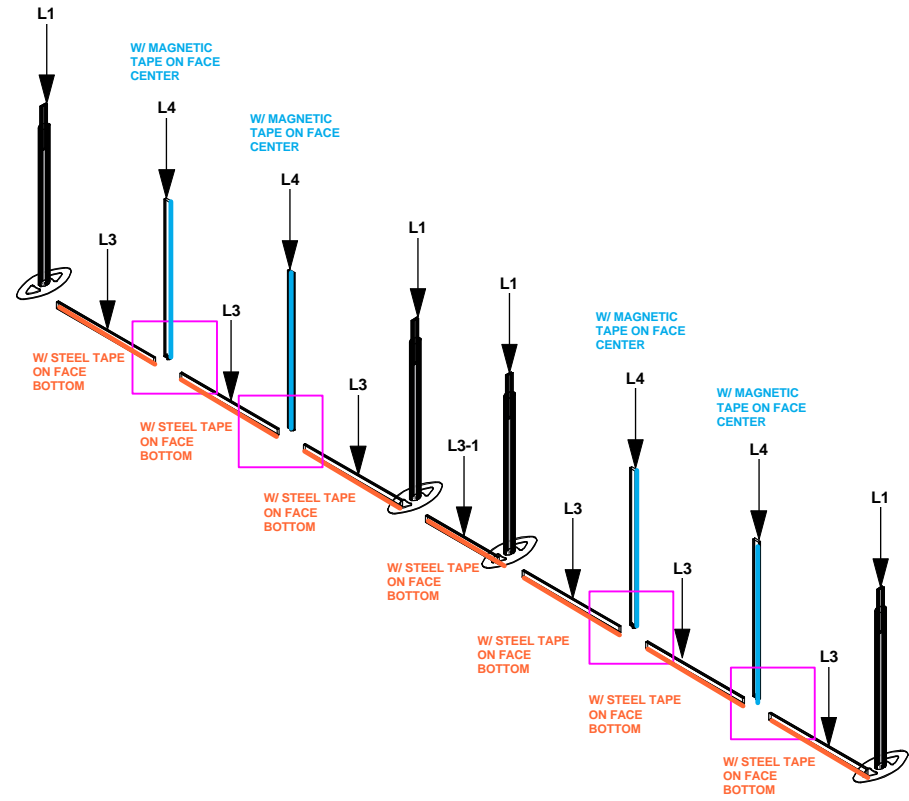

LINEAR 18

Code	#	Description
L3	6	HORIZONTAL GRAPHIC BAR
L4	4	VERTICAL GRAPHIC BAR WITH CE
L1	4	BOTTOM HALF UPRIGHT
L3-1	1	HORIZONTAL GRAPHIC BAR

LINEAR

Code	#	Description
JOINER BAR	8	JOINER BAR
CORNER LOCK	4	CORNER LOCK

LINEAR

Code	#	Description
L2	4	TOP HALF UPRIGHT
L6	4	CAP
L3	6	HORIZONTAL GRAPHIC BAR
L4-1	4	VERTICAL GRAPHIC BAR
L9	12	GRAPHICS MOUNTING BAR
CPH C	4	CAP FOR VERTICAL GRAPHIC BAR
L3-1	1	HORIZONTAL GRAPHIC BAR

LINEAR

Code	#	Description
L5-2	1	GRAPHICS
L5-1	1	GRAPHICS
L5-3	1	GRAPHICS
IL5-4	1	GRAPHICS
L5-6	1	GRAPHICS
L5-7	1	GRAPHICS
L5-5	1	GRAPHICS

W/ MAGNETIC TAPE
ON BACKSIDE
ALL SIDES

L5-1
W/ MAGNETIC TAPE
ON BACKSIDE
ALL SIDES

L1

L2

L9

L3 / L4

L3-2 / L4-1

LINEAR

Code	#	Description
L17	2	TABLE TOP
L7	2	TABLE LEG
	2	
L8	2	TABLE SUPPORT

L1