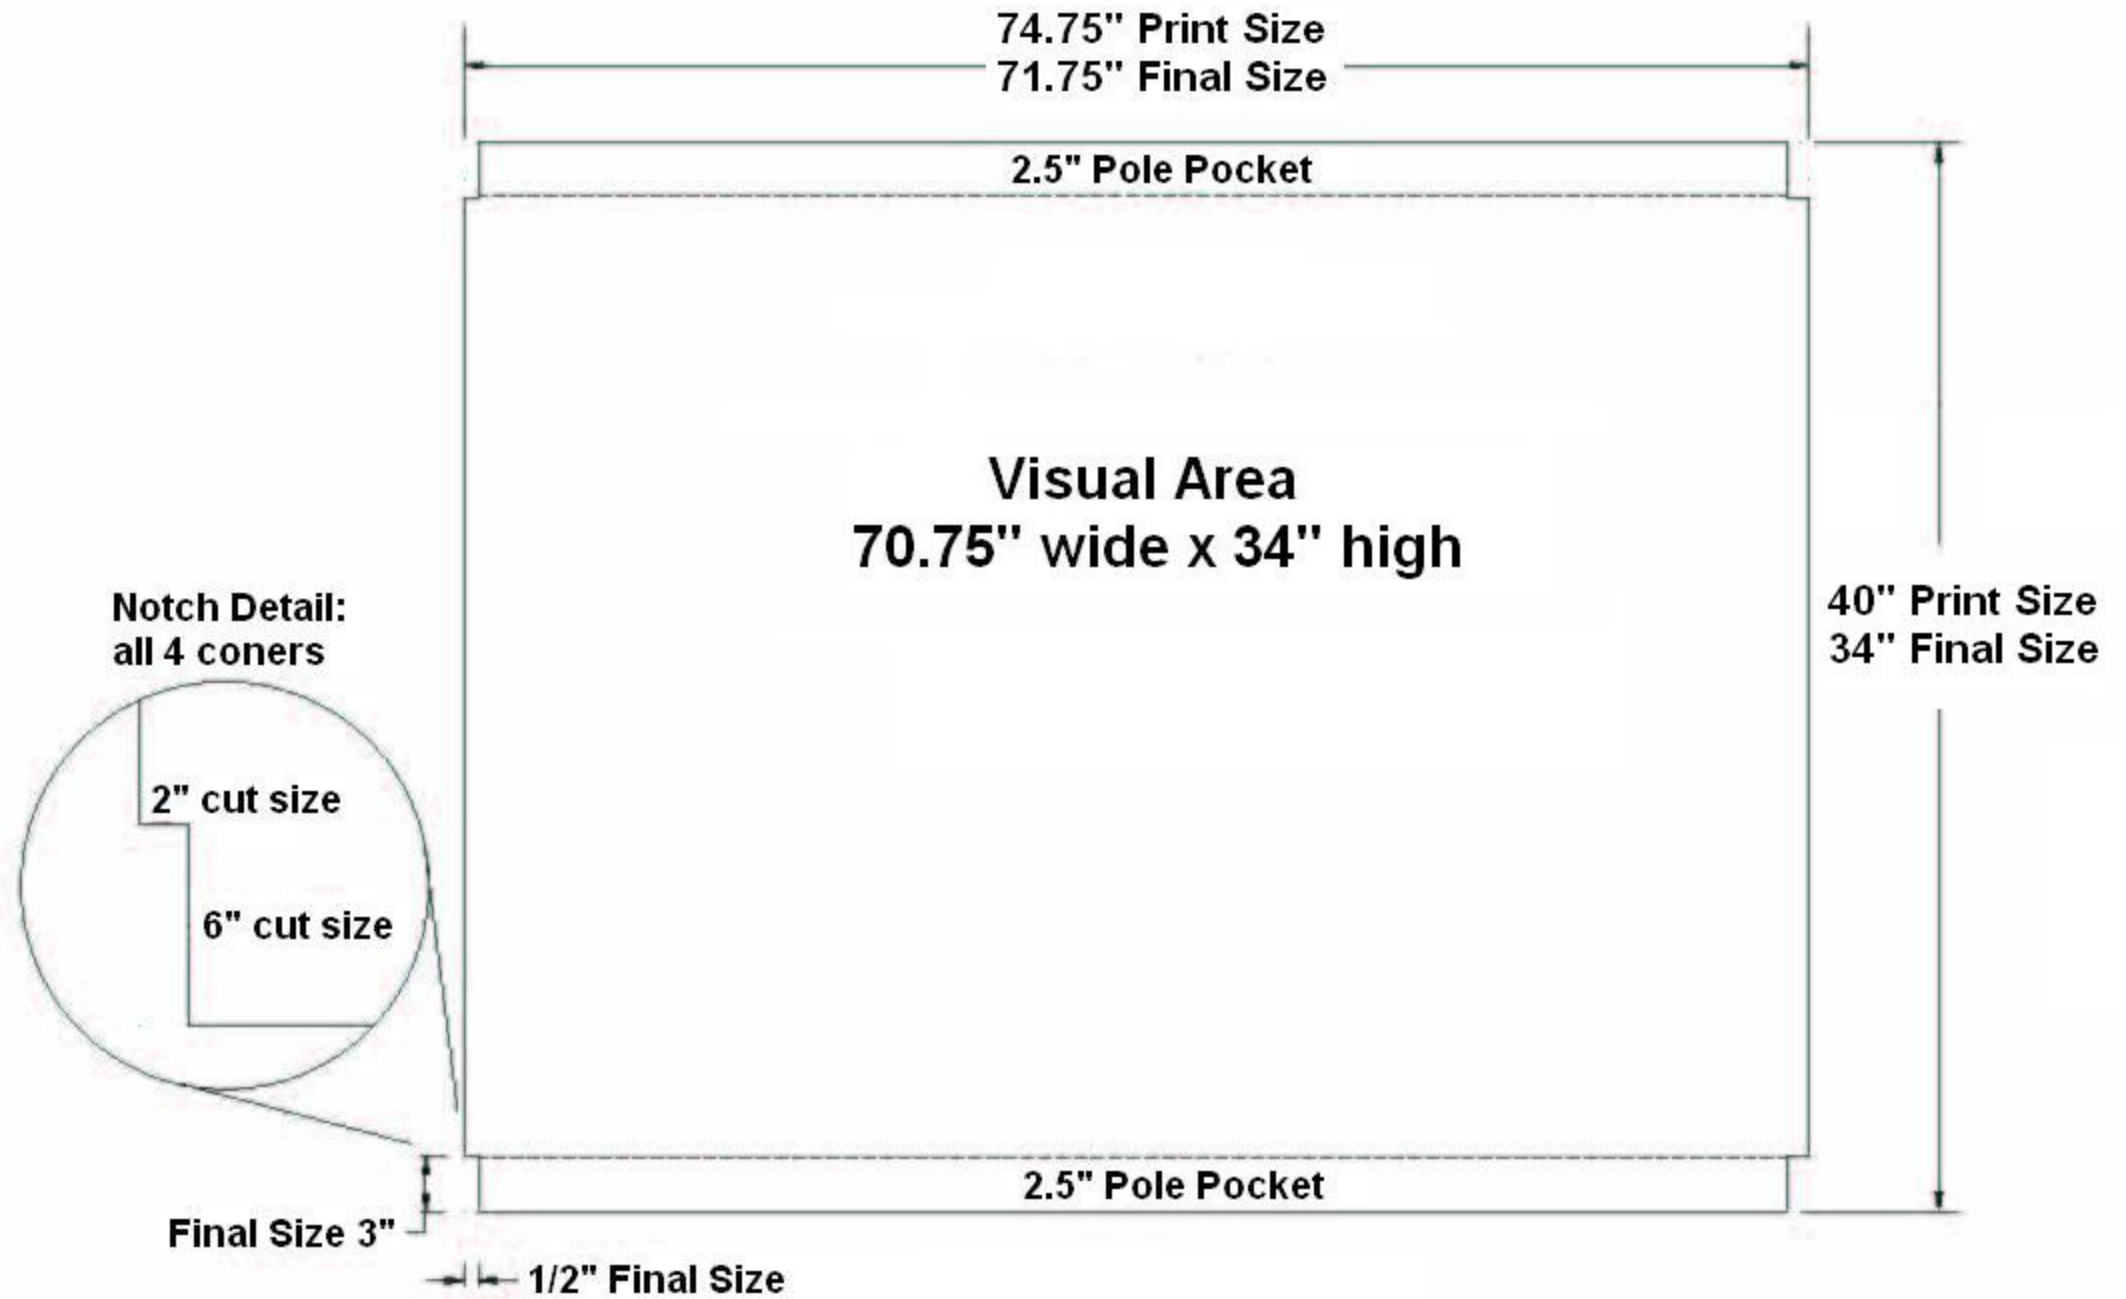

Custom 70.75" wide x 34" high

Hem 7/16" Foam Cord into the Left & Right sides.
Foam Cord should run from the Top Notch to the Bottom