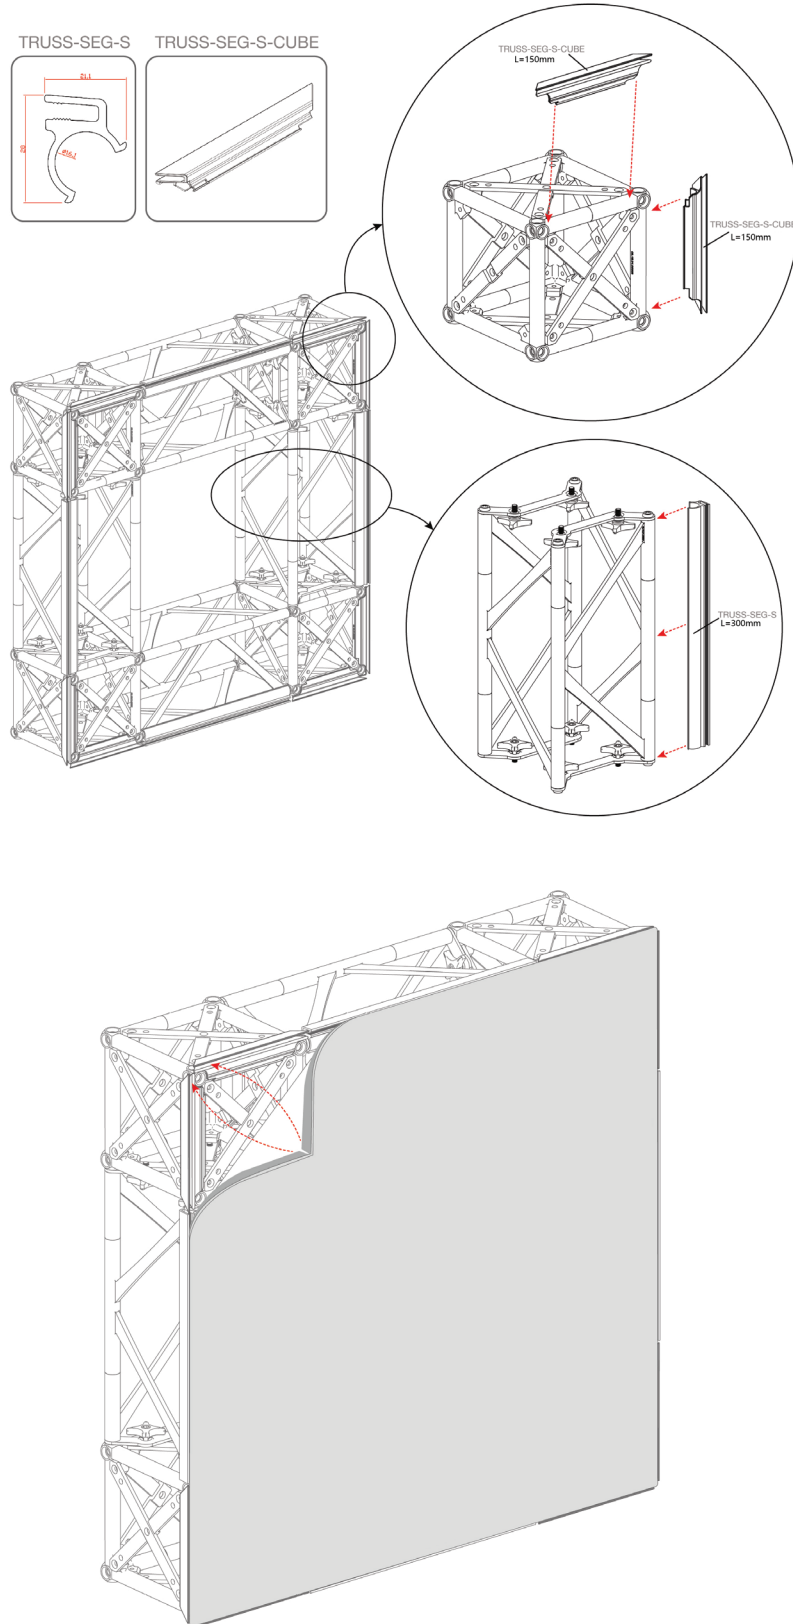

ORIGAMI SEG TRUSS INLINE A

PRODUCT CATEGORY: ORIGAMI TRUSS

PRODUCT CODE: ORIGAMI2010-A

On Frame

OnGraphic

SET UP INSTRUCTIONS

SLAT WALL & SHELVES

INSTALL ON BACKSIDE OF FRONT BRIDGE SUPPORT. SEE FOLLOWING PAGES FOR INSTALL INSTRUCTIONS

TRUSS LENGTH COLOR KEY

-   TRUSS-60CM
-   TRUSS-90CM
-   TRUSS-120CM
-   TRUSS-150CM

SET UP INSTRUCTIONS CUBE CONNECTOR

TRUSS-CUBE

TRUSS

ORIGAMI SEG TRUSS INLINE A

PRODUCT CATEGORY: ORIGAMI TRUSS

PRODUCT CODE: ORIGAMI2010-A

On Frame

OnGraphic

SET UP INSTRUCTIONS FLAT CONNECTOR

TRUSS-FLAT

TRUSS

SET UP INSTRUCTIONS SEG CHANNELS

SET UP INSTRUCTIONS SLAT WALL & SHELVES

TRUSS-SLAT

Step 1

Step 2

FLAT SHELF

ANGLED SHELF

SLATWALL