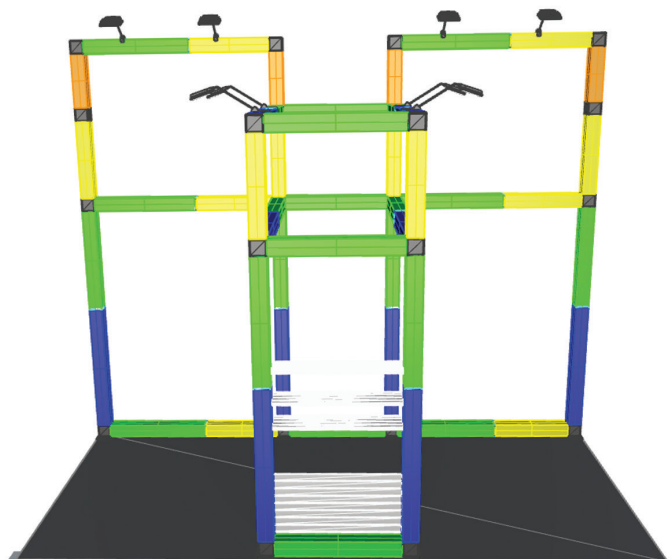

ORIGAMI SEG TRUSS INLINE A

PRODUCT CATEGORY: ORIGAMI TRUSS

PRODUCT CODE: ORIGAMI2010-A

On Frame

OnGraphic

SET UP INSTRUCTIONS

SLAT WALL & SHELVES

INSTALL ON BACKSIDE OF FRONT BRIDGE SUPPORT. SEE FOLLOWING PAGES FOR INSTALL INSTRUCTIONS

TRUSS LENGTH COLOR KEY

-   TRUSS-60CM
-   TRUSS-90CM
-   TRUSS-120CM
-   TRUSS-150CM

SET UP INSTRUCTIONS CUBE CONNECTOR

TRUSS-CUBE

TRUSS

ORIGAMI SEG TRUSS INLINE A

PRODUCT CATEGORY: ORIGAMI TRUSS

PRODUCT CODE: ORIGAMI2010-A