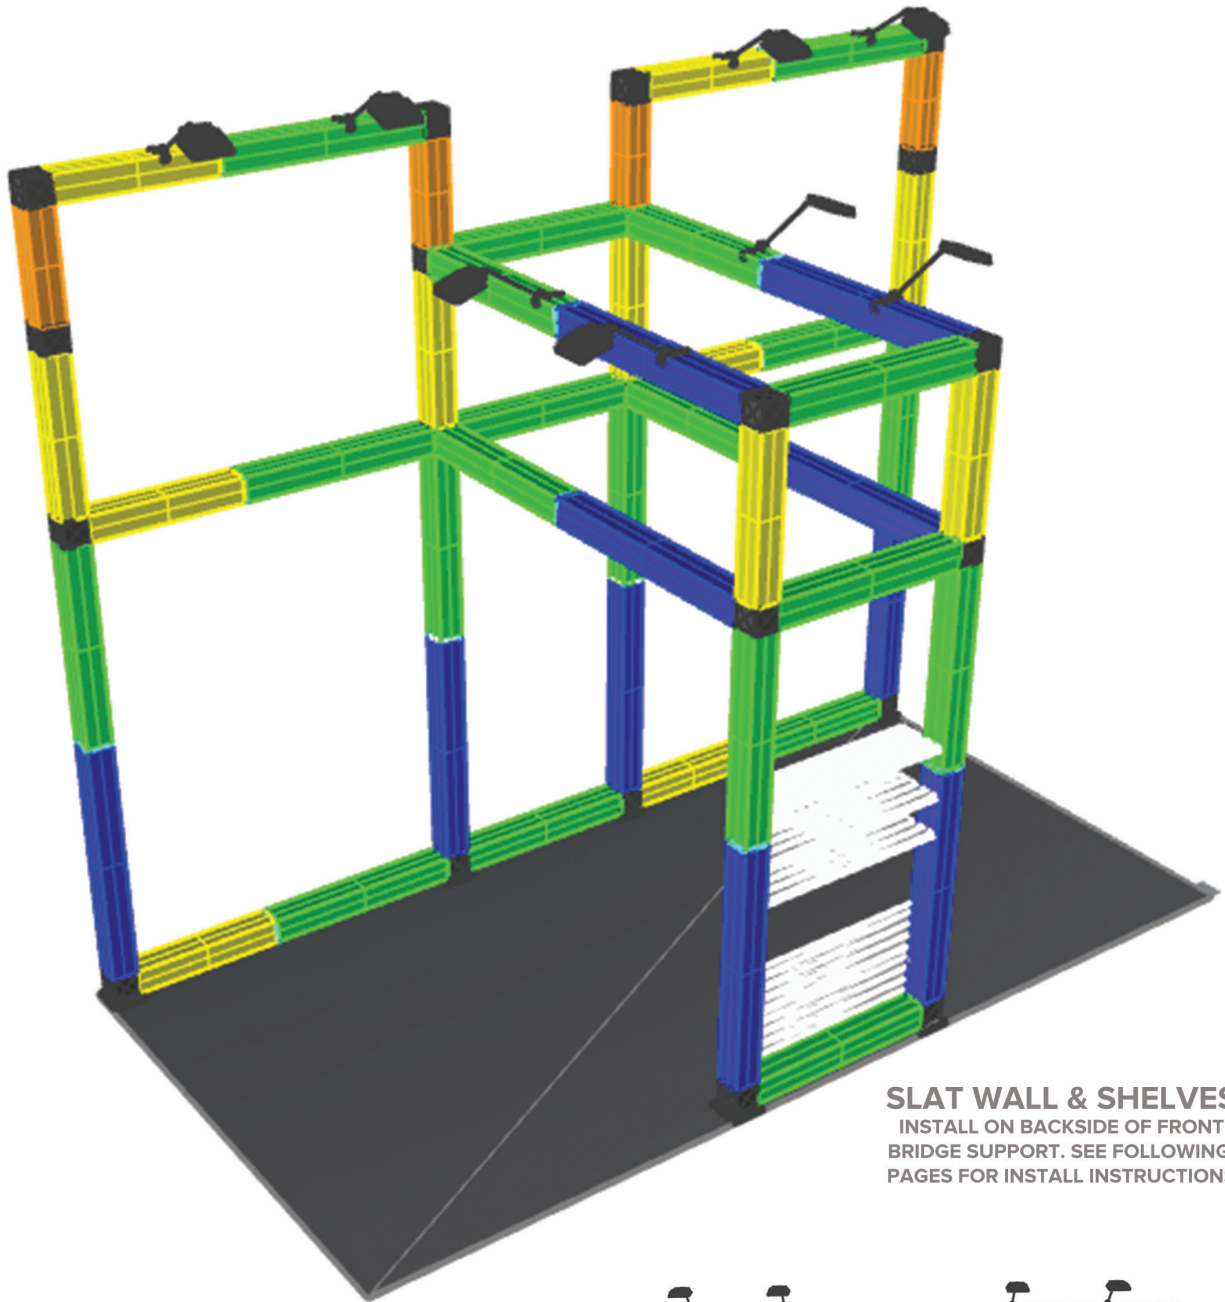

ORIGAMI SEG TRUSS INLINE A

PRODUCT CATEGORY: ORIGAMI TRUSS

PRODUCT CODE: ORIGAMI2010-A

On Frame

OnGraphic

SET UP INSTRUCTIONS

SLAT WALL & SHELVES

INSTALL ON BACKSIDE OF FRONT BRIDGE SUPPORT. SEE FOLLOWING PAGES FOR INSTALL INSTRUCTIONS

TRUSS LENGTH COLOR KEY

-   TRUSS-60CM
-   TRUSS-90CM
-   TRUSS-120CM
-   TRUSS-150CM

SET UP INSTRUCTIONS CUBE CONNECTOR

TRUSS-CUBE

TRUSS

ORIGAMI SEG TRUSS INLINE A

PRODUCT CATEGORY: ORIGAMI TRUSS

PRODUCT CODE: ORIGAMI2010-A

On Frame

OnGraphic

SET UP INSTRUCTIONS FLAT CONNECTOR

TRUSS-FLAT

TRUSS

SET UP INSTRUCTIONS SEG CHANNELS

SET UP INSTRUCTIONS SLAT WALL & SHELVES

TRUSS-SLAT

Step 1

Step 2

FLAT SHELF

ANGLED SHELF

SLATWALL