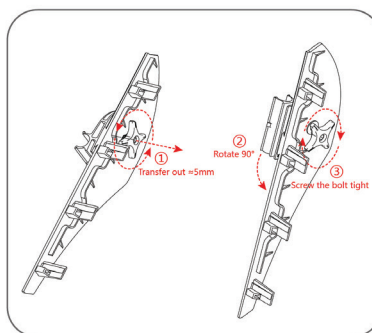

TRUSS LENGTH COLOR KEY

-   TRUSS-60CM
-   TRUSS-90CM
-   TRUSS-120CM
-   TRUSS-150CM

SET UP INSTRUCTIONS CUBE CONNECTOR

TRUSS-CUBE

TRUSS

ORIGAMI SEG TRUSS INLINE A

PRODUCT CATEGORY: ORIGAMI TRUSS

PRODUCT CODE: ORIGAMI2010-A

On Frame

OnGraphic

SET UP INSTRUCTIONS FLAT CONNECTOR

TRUSS-FLAT

TRUSS

SET UP INSTRUCTIONS SEG CHANNELS

SET UP INSTRUCTIONS SLAT WALL & SHELVES

TRUSS-SLAT

Step 1

Step 2

FLAT SHELF

ANGLED SHELF

SLATWALL