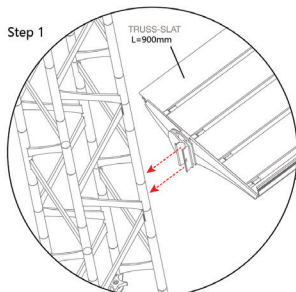

TRUSS LENGTH COLOR KEY

-   TRUSS-60CM
-   TRUSS-90CM
-   TRUSS-120CM
-   TRUSS-150CM

SET UP INSTRUCTIONS CUBE CONNECTOR

TRUSS-CUBE

TRUSS

ORIGAMI SEG TRUSS INLINE A

PRODUCT CATEGORY: ORIGAMI TRUSS

PRODUCT CODE: ORIGAMI2010-A

On Frame

OnGraphic

SET UP INSTRUCTIONS FLAT CONNECTOR

TRUSS-FLAT

TRUSS

SET UP INSTRUCTIONS SEG CHANNELS

SET UP INSTRUCTIONS SLAT WALL & SHELVES

TRUSS-SLAT

Step 1

Step 2

FLAT SHELF

ANGLED SHELF

SLATWALL