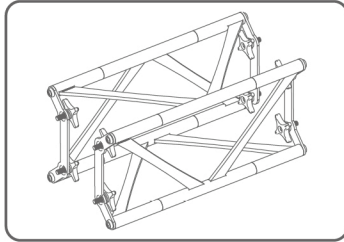

ORIGAMI SEG TRUSS INLINE A

PRODUCT CATEGORY: ORIGAMI TRUSS

PRODUCT CODE: ORIGAMI2010-A

On Frame

OnGraphic

SET UP INSTRUCTIONS

SLAT WALL & SHELVES

INSTALL ON BACKSIDE OF FRONT BRIDGE SUPPORT. SEE FOLLOWING PAGES FOR INSTALL INSTRUCTIONS

TRUSS LENGTH COLOR KEY

-   TRUSS-60CM
-   TRUSS-90CM
-   TRUSS-120CM
-   TRUSS-150CM

SET UP INSTRUCTIONS CUBE CONNECTOR

TRUSS-CUBE

TRUSS

ORIGAMI SEG TRUSS INLINE A

PRODUCT CATEGORY: ORIGAMI TRUSS

PRODUCT CODE: ORIGAMI2010-A

On Frame

OnGraphic

SET UP INSTRUCTIONS FLAT CONNECTOR

TRUSS-FLAT

TRUSS

SET UP INSTRUCTIONS SEG CHANNELS

SET UP INSTRUCTIONS SLAT WALL & SHELVES

TRUSS-SLAT