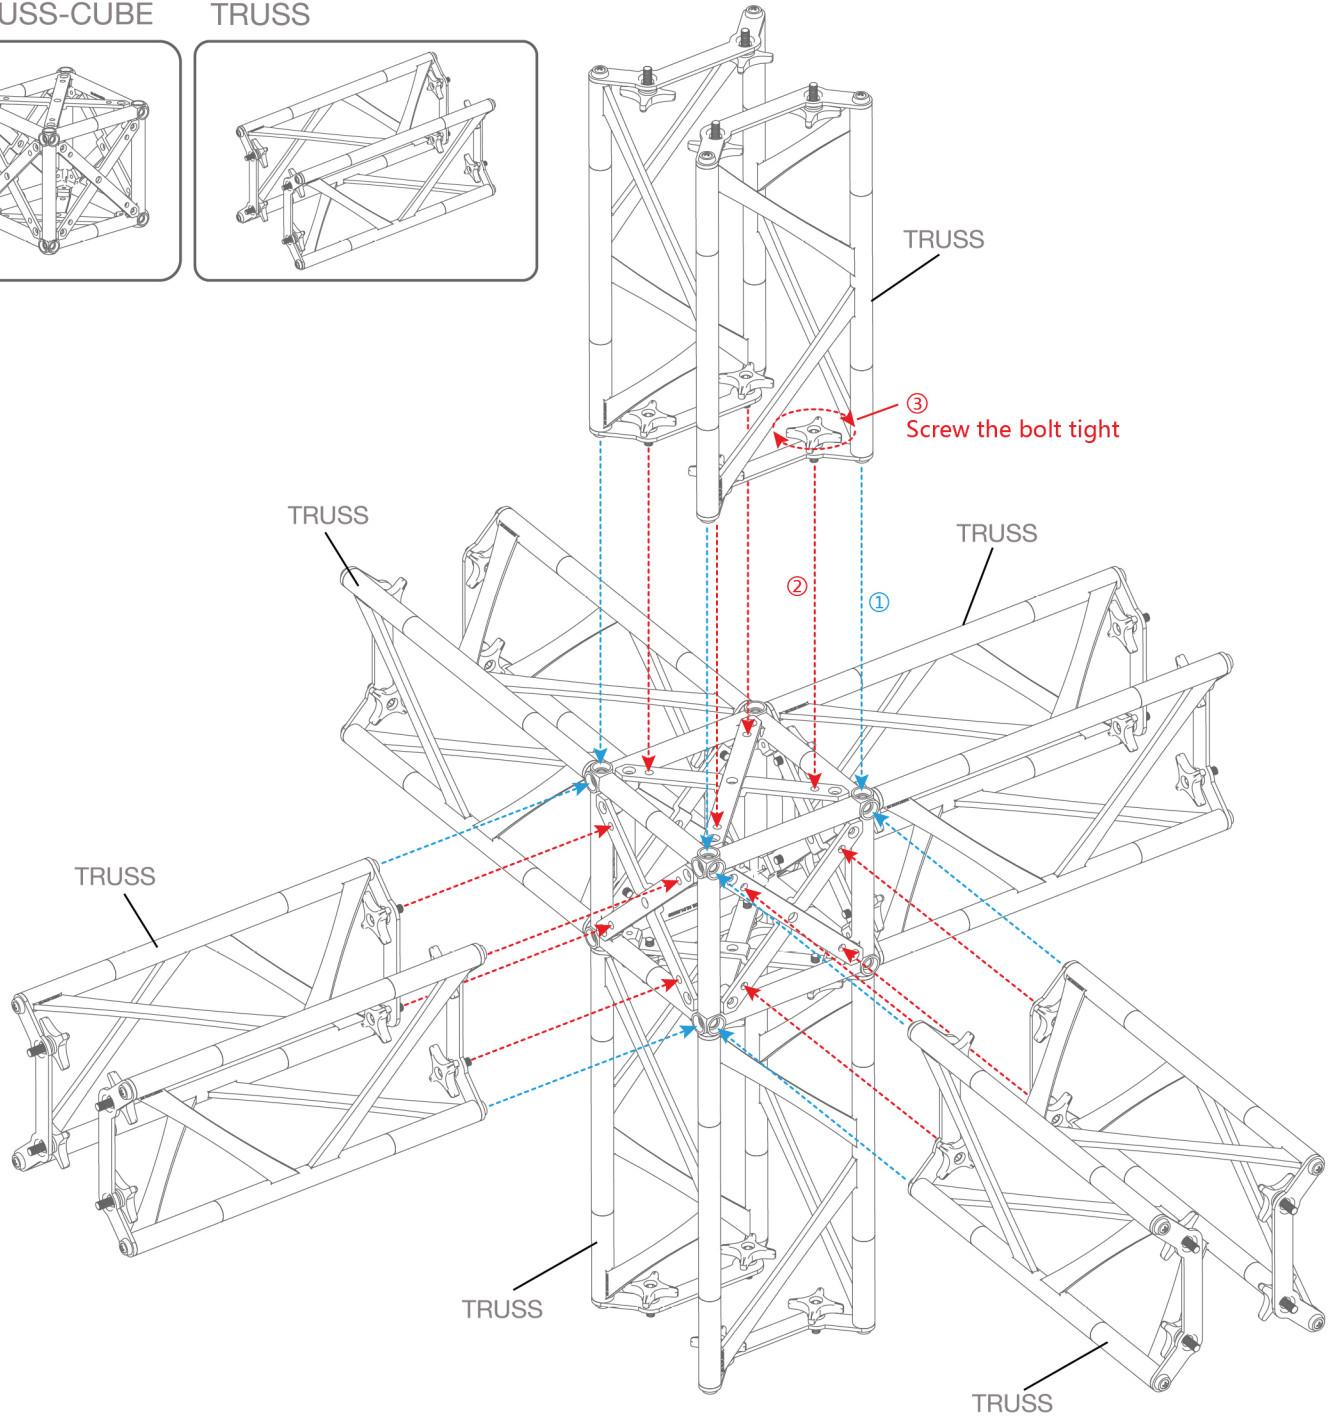

ORIGAMI SEG TRUSS INLINE A

PRODUCT CATEGORY: ORIGAMI TRUSS

PRODUCT CODE: ORIGAMI2010-A

On Frame

OnGraphic

SET UP INSTRUCTIONS

SLAT WALL & SHELVES

INSTALL ON BACKSIDE OF FRONT BRIDGE SUPPORT. SEE FOLLOWING PAGES FOR INSTALL INSTRUCTIONS

TRUSS LENGTH COLOR KEY

-   TRUSS-60CM
-   TRUSS-90CM
-   TRUSS-120CM
-   TRUSS-150CM

SET UP INSTRUCTIONS CUBE CONNECTOR

TRUSS-CUBE

TRUSS

ORIGAMI SEG TRUSS INLINE A

PRODUCT CATEGORY: ORIGAMI TRUSS

PRODUCT CODE: ORIGAMI2010-A

On Frame

OnGraphic

SET UP INSTRUCTIONS FLAT CONNECTOR

TRUSS-FLAT

TRUSS

SET UP INSTRUCTIONS SEG CHANNELS

SET UP INSTRUCTIONS SLAT WALL & SHELVES

TRUSS-SLAT

Step 1

Step 2

FLAT SHELF

ANGLED SHELF

SLATWALL