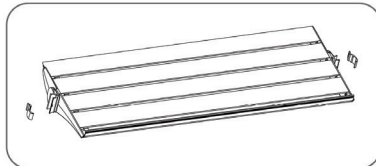

TRUSS LENGTH COLOR KEY

-   TRUSS-60CM
-   TRUSS-90CM
-   TRUSS-120CM
-   TRUSS-150CM

SET UP INSTRUCTIONS CUBE CONNECTOR

TRUSS-CUBE

TRUSS

ORIGAMI SEG TRUSS INLINE A

PRODUCT CATEGORY: ORIGAMI TRUSS

PRODUCT CODE: ORIGAMI2010-A

On Frame

OnGraphic

SET UP INSTRUCTIONS FLAT CONNECTOR

TRUSS-FLAT

TRUSS

SET UP INSTRUCTIONS SEG CHANNELS

SET UP INSTRUCTIONS SLAT WALL & SHELVES

TRUSS-SLAT

Step 1

Step 2

FLAT SHELF

ANGLED SHELF

SLATWALL