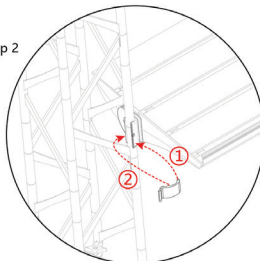

TRUSS LENGTH COLOR KEY

-   TRUSS-60CM
-   TRUSS-90CM
-   TRUSS-120CM
-   TRUSS-150CM

SET UP INSTRUCTIONS CUBE CONNECTOR

TRUSS-CUBE

TRUSS

ORIGAMI SEG TRUSS INLINE A

PRODUCT CATEGORY: ORIGAMI TRUSS

PRODUCT CODE: ORIGAMI2010-A

On Frame

OnGraphic

SET UP INSTRUCTIONS FLAT CONNECTOR

TRUSS-FLAT

TRUSS

SET UP INSTRUCTIONS SEG CHANNELS

SET UP INSTRUCTIONS SLAT WALL & SHELVES

TRUSS-SLAT

Step 1

Step 2

FLAT SHELF

ANGLED SHELF

SLATWALL