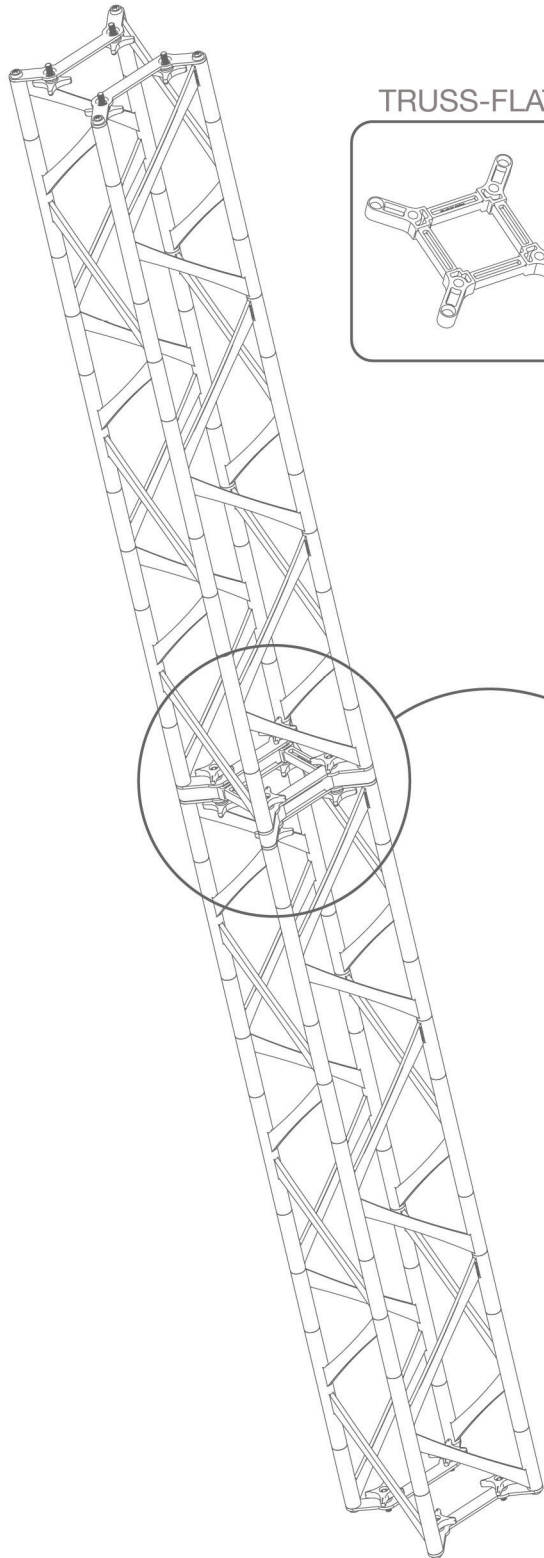

ORIGAMI SEG TRUSS INLINE A

PRODUCT CATEGORY: ORIGAMI TRUSS

PRODUCT CODE: ORIGAMI2010-A

On Frame

OnGraphic

SET UP INSTRUCTIONS

SLAT WALL & SHELVES

INSTALL ON BACKSIDE OF FRONT BRIDGE SUPPORT. SEE FOLLOWING PAGES FOR INSTALL INSTRUCTIONS

TRUSS LENGTH COLOR KEY

-   TRUSS-60CM
-   TRUSS-90CM
-   TRUSS-120CM
-   TRUSS-150CM

SET UP INSTRUCTIONS CUBE CONNECTOR

TRUSS-CUBE

TRUSS

ORIGAMI SEG TRUSS INLINE A

PRODUCT CATEGORY: ORIGAMI TRUSS

PRODUCT CODE: ORIGAMI2010-A

On Frame

OnGraphic

SET UP INSTRUCTIONS FLAT CONNECTOR

TRUSS-FLAT

TRUSS

SET UP INSTRUCTIONS SEG CHANNELS

SET UP INSTRUCTIONS SLAT WALL & SHELVES

TRUSS-SLAT

Step 1

Step 2

FLAT SHELF

ANGLED SHELF

SLATWALL