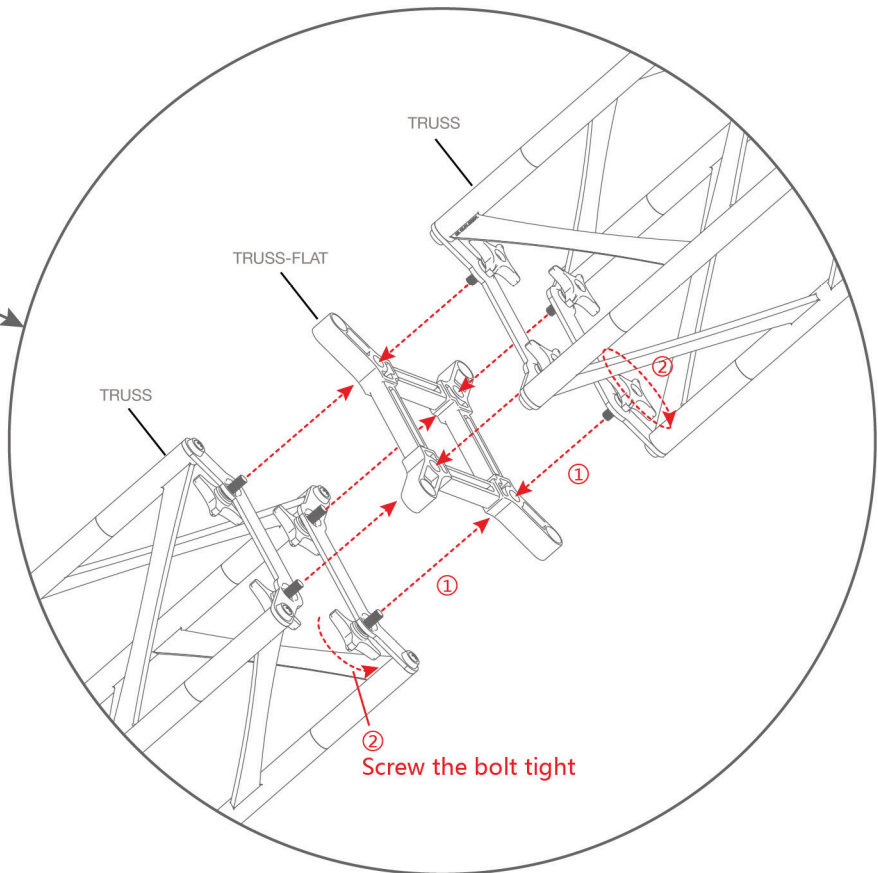

ORIGAMI SEG TRUSS INLINE A

PRODUCT CATEGORY: ORIGAMI TRUSS

PRODUCT CODE: ORIGAMI2010-A

On Frame

OnGraphic

SET UP INSTRUCTIONS

SLAT WALL & SHELVES

INSTALL ON BACKSIDE OF FRONT BRIDGE SUPPORT. SEE FOLLOWING PAGES FOR INSTALL INSTRUCTIONS

TRUSS LENGTH COLOR KEY

-   TRUSS-60CM
-   TRUSS-90CM
-   TRUSS-120CM
-   TRUSS-150CM

SET UP INSTRUCTIONS CUBE CONNECTOR

TRUSS-CUBE

TRUSS

ORIGAMI SEG TRUSS INLINE A

PRODUCT CATEGORY: ORIGAMI TRUSS

PRODUCT CODE: ORIGAMI2010-A

On Frame

OnGraphic

SET UP INSTRUCTIONS FLAT CONNECTOR

TRUSS-FLAT

TRUSS

SET UP INSTRUCTIONS SEG CHANNELS

SET UP INSTRUCTIONS SLAT WALL & SHELVES

TRUSS-SLAT

Step 1

Step 2

FLAT SHELF

ANGLED SHELF

SLATWALL