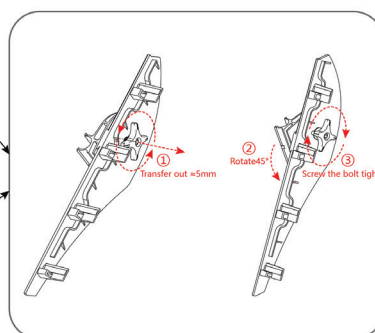

TRUSS LENGTH COLOR KEY

-   TRUSS-60CM
-   TRUSS-90CM
-   TRUSS-120CM
-   TRUSS-150CM

SET UP INSTRUCTIONS CUBE CONNECTOR

TRUSS-CUBE

TRUSS

ORIGAMI SEG TRUSS INLINE A

PRODUCT CATEGORY: ORIGAMI TRUSS

PRODUCT CODE: ORIGAMI2010-A

On Frame

OnGraphic

SET UP INSTRUCTIONS FLAT CONNECTOR

TRUSS-FLAT

TRUSS

SET UP INSTRUCTIONS SEG CHANNELS

SET UP INSTRUCTIONS SLAT WALL & SHELVES

TRUSS-SLAT

Step 1

Step 2

FLAT SHELF

ANGLED SHELF

SLATWALL