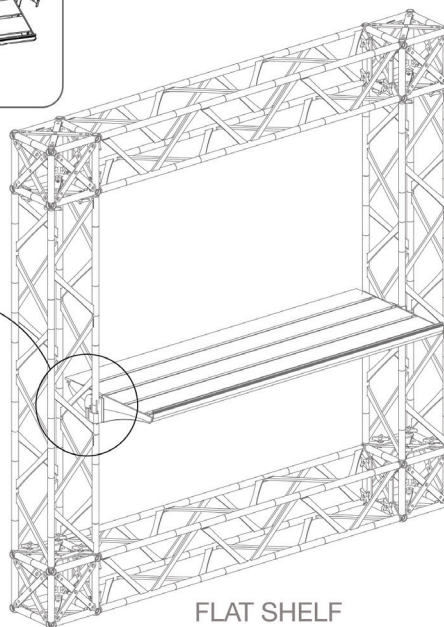

ORIGAMI SEG TRUSS INLINE A

PRODUCT CATEGORY: ORIGAMI TRUSS

PRODUCT CODE: ORIGAMI2010-A

On Frame

OnGraphic

SET UP INSTRUCTIONS

SLAT WALL & SHELVES

INSTALL ON BACKSIDE OF FRONT BRIDGE SUPPORT. SEE FOLLOWING PAGES FOR INSTALL INSTRUCTIONS

TRUSS LENGTH COLOR KEY

-   TRUSS-60CM
-   TRUSS-90CM
-   TRUSS-120CM
-   TRUSS-150CM

SET UP INSTRUCTIONS CUBE CONNECTOR

TRUSS-CUBE

TRUSS

ORIGAMI SEG TRUSS INLINE A

PRODUCT CATEGORY: ORIGAMI TRUSS

PRODUCT CODE: ORIGAMI2010-A

On Frame

OnGraphic

SET UP INSTRUCTIONS FLAT CONNECTOR

TRUSS-FLAT

TRUSS

SET UP INSTRUCTIONS SEG CHANNELS

SET UP INSTRUCTIONS SLAT WALL & SHELVES

TRUSS-SLAT

Step 1

Step 2

FLAT SHELF

ANGLED SHELF

SLATWALL