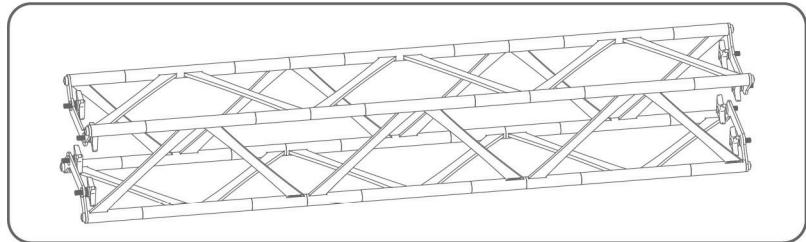

ORIGAMI SEG TRUSS INLINE A

PRODUCT CATEGORY: ORIGAMI TRUSS

PRODUCT CODE: ORIGAMI2010-A

On Frame

OnGraphic

SET UP INSTRUCTIONS

SLAT WALL & SHELVES

INSTALL ON BACKSIDE OF FRONT BRIDGE SUPPORT. SEE FOLLOWING PAGES FOR INSTALL INSTRUCTIONS

TRUSS LENGTH COLOR KEY

-   TRUSS-60CM
-   TRUSS-90CM
-   TRUSS-120CM
-   TRUSS-150CM

SET UP INSTRUCTIONS CUBE CONNECTOR

TRUSS-CUBE

TRUSS

ORIGAMI SEG TRUSS INLINE A

PRODUCT CATEGORY: ORIGAMI TRUSS

PRODUCT CODE: ORIGAMI2010-A

On Frame

OnGraphic

SET UP INSTRUCTIONS FLAT CONNECTOR

TRUSS-FLAT

TRUSS

SET UP INSTRUCTIONS SEG CHANNELS

SET UP INSTRUCTIONS SLAT WALL & SHELVES

TRUSS-SLAT

Step 1

Step 2

FLAT SHELF

ANGLED SHELF

SLATWALL