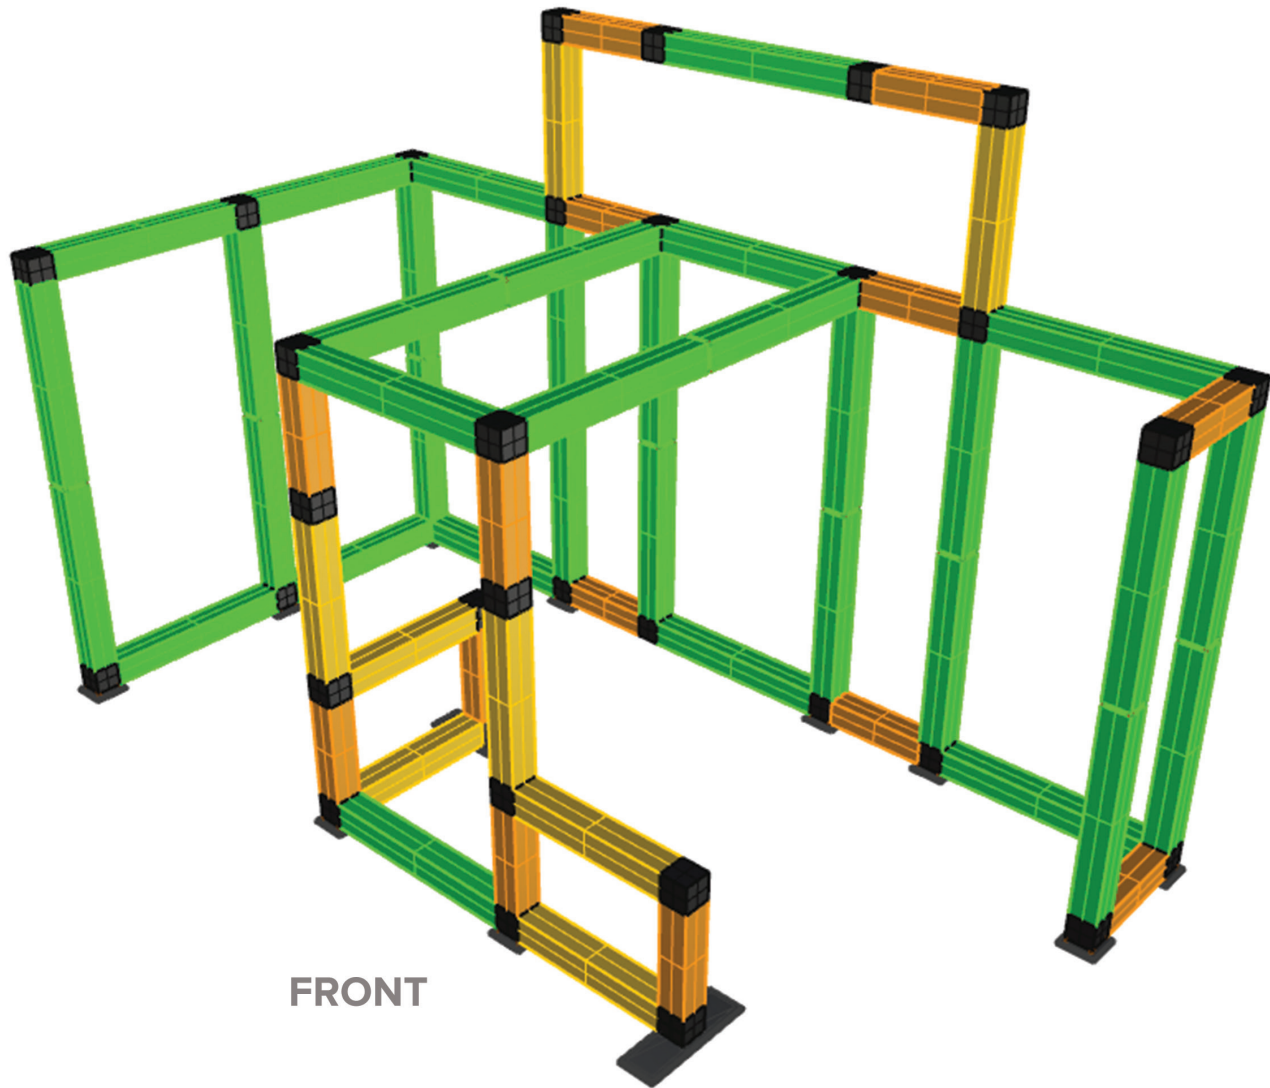

ORIGAMI SEG TRUSS INLINE B

PRODUCT CATEGORY: ORIGAMI TRUSS

PRODUCT CODE: ORIGAMI2010-B

On Frame

OnGraphic

SET UP INSTRUCTIONS

FRONT