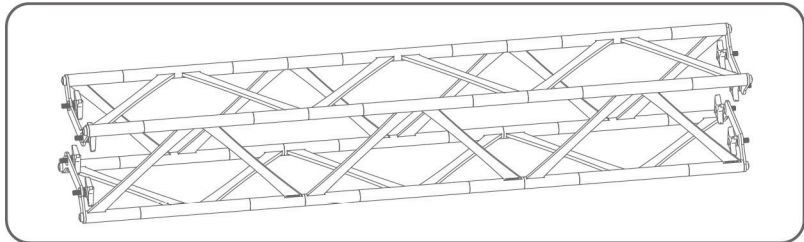

ORIGAMI SEG TRUSS INLINE B

PRODUCT CATEGORY: ORIGAMI TRUSS

PRODUCT CODE: ORIGAMI2010-B

On Frame

OnGraphic

SET UP INSTRUCTIONS FLAT CONNECTOR

TRUSS