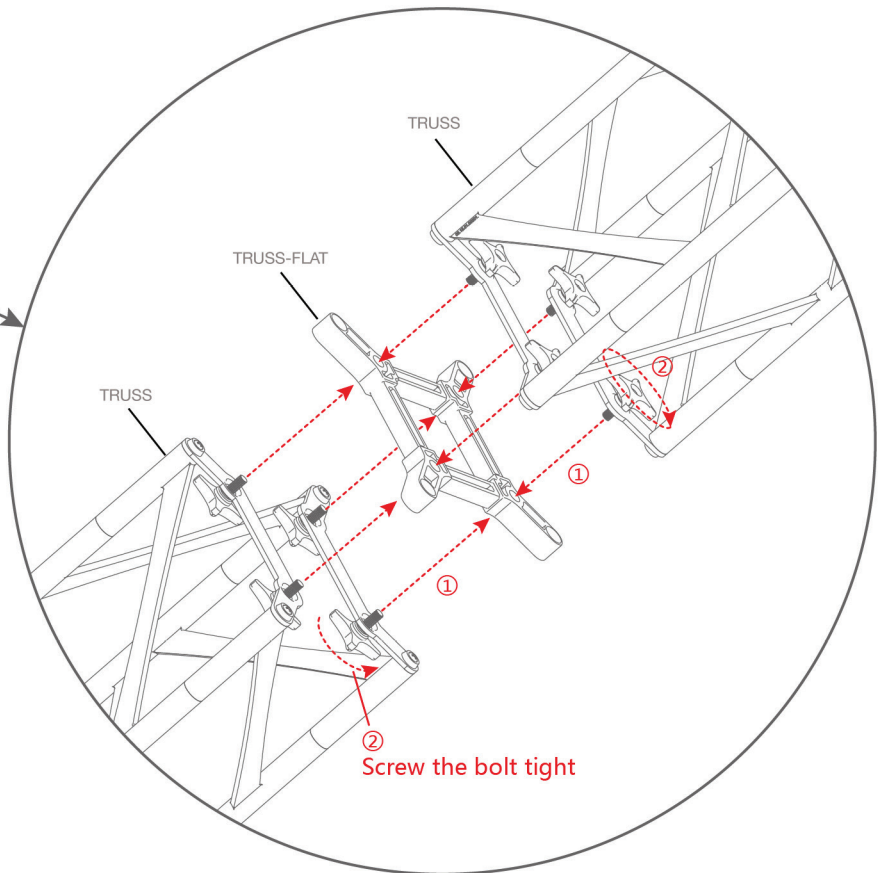

## SET UP INSTRUCTIONS FLAT CONNECTOR

TRUSS-FLAT

TRUSS