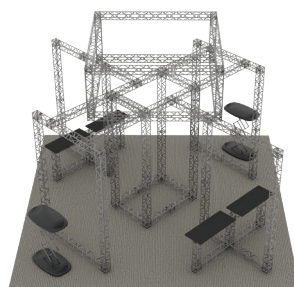

ORIGAMI SEG TRUSS ISLAND C

PRODUCT CATEGORY: ORIGAMI TRUSS

PRODUCT CODE: ORIGAMI2020-C

On Frame

OnGraphic

TRUSS FOLDED

TRUSS CUBE CONNECTOR

TRUSS FLAT CONNECTOR

SILICONE EDGE GRAPHICS

PRODUCT DESCRIPTION

Introducing the Origami Truss System – where innovation meets elegance. This cutting-edge 6in x 6in folding truss redefines the dynamics of display systems, offering a portable and sophisticated solution that outshines traditional truss systems in every aspect.

Key Features:

1. Portable Origami Design:

Unleash the power of portability with our Origami Truss System. Unlike conventional truss systems, this folding design ensures easy transportation and quick assembly without compromising on structural integrity.

2. Stunning Silicone Edge Graphics (SEG):

Elevate your brand presence with vibrant and flawless Silicone Edge Graphics (SEG). Choose between single or double-sided displays that can be seamlessly integrated between the truss frame or fully wrapped around, ensuring your message captivates from all angles.