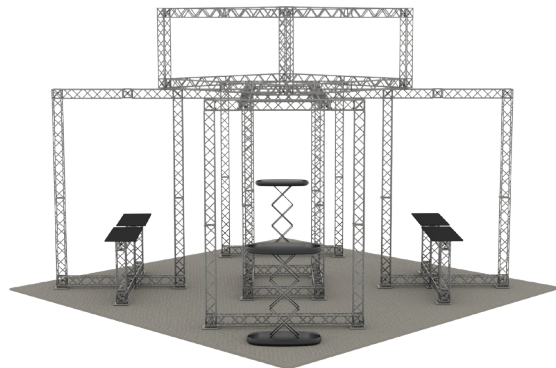

SILICONE EDGE GRAPHICS

PRODUCT DESCRIPTION

Introducing the Origami Truss System – where innovation meets elegance. This cutting-edge 6in x 6in folding truss redefines the dynamics of display systems, offering a portable and sophisticated solution that outshines traditional truss systems in every aspect.

DISPLAY CONSTRUCTION

Iron truss construction with durable black plastic coating

ORIGAMI SEG TRUSS ISLAND C

PRODUCT CATEGORY: ORIGAMI TRUSS

PRODUCT CODE: ORIGAMI2020-C

On Frame

OnGraphic

ORIGAMI SEG TRUSS ISLAND C