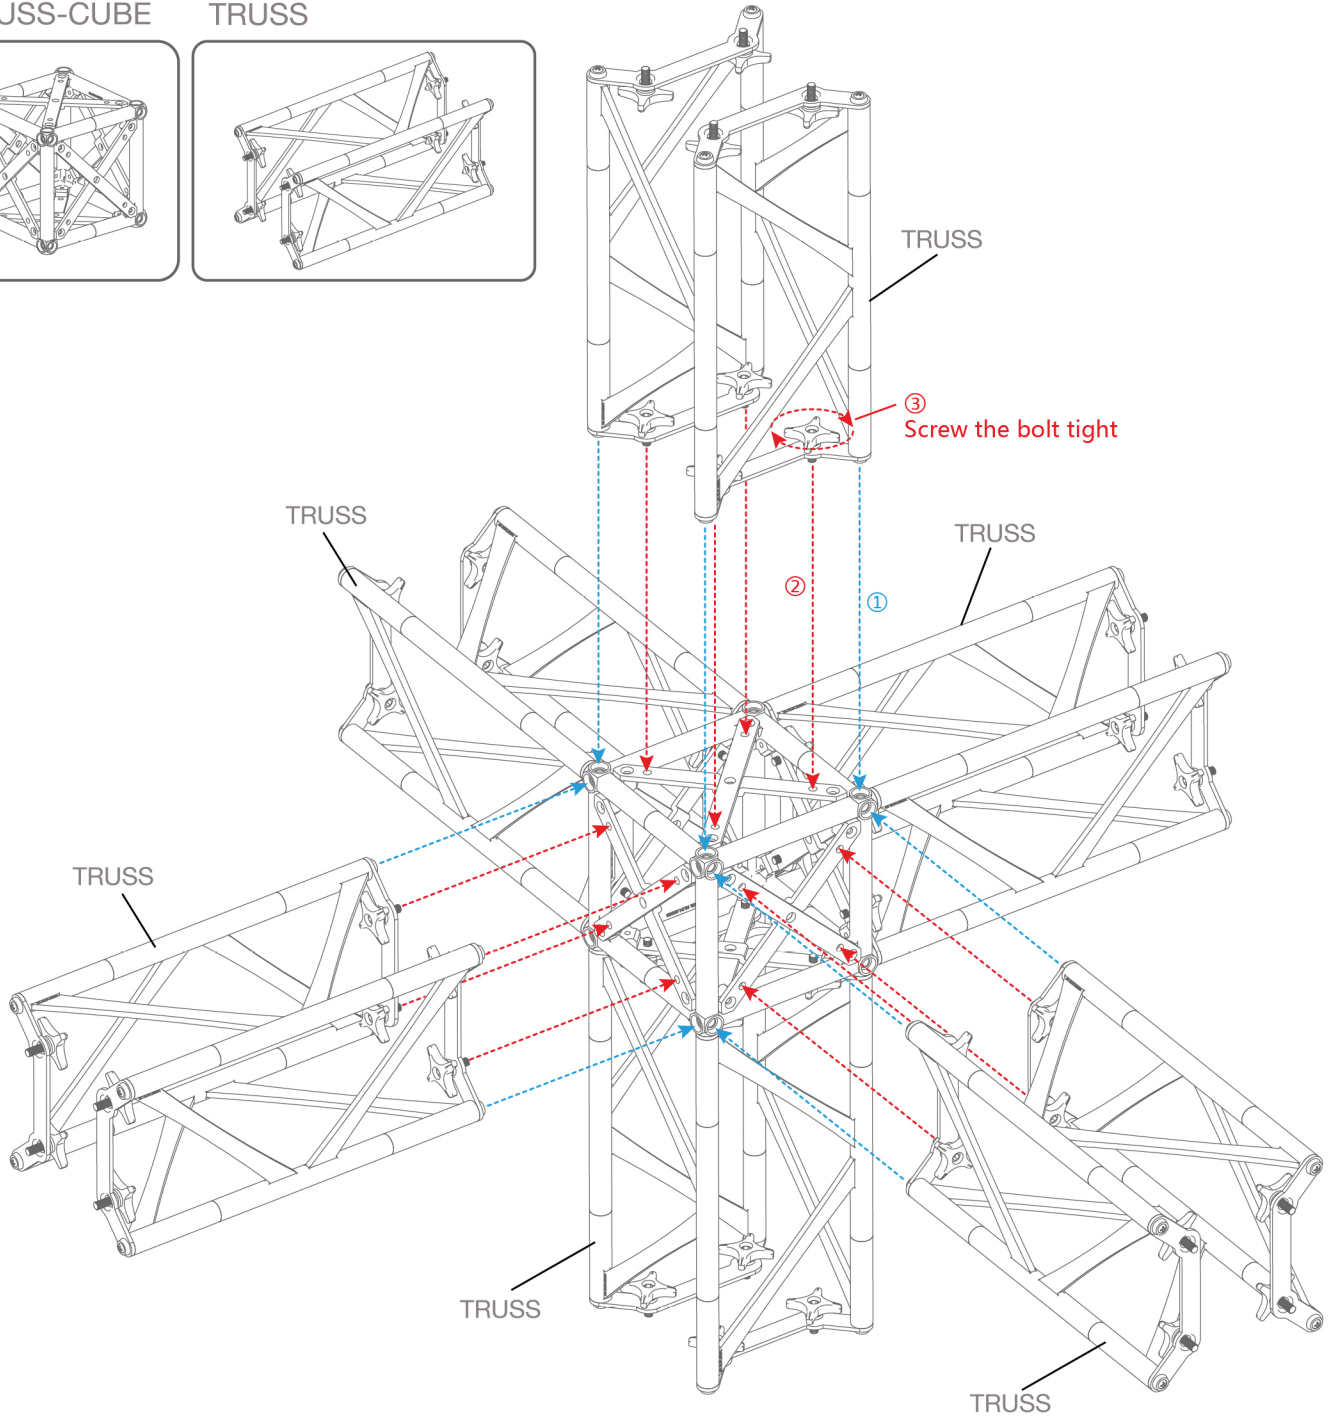

ORIGAMI SEG TRUSS ISLAND C

PRODUCT CATEGORY: ORIGAMI TRUSS
 PRODUCT CODE: ORIGAMI2020-C

On Frame OnGraphic

SET UP INSTRUCTIONS CUBE CONNECTOR

TRUSS-CUBE

TRUSS

ORIGAMI SEG TRUSS ISLAND C

PRODUCT CATEGORY: ORIGAMI TRUSS
PRODUCT CODE: ORIGAMI2020-C

On Frame

OnGraphic

SET UP INSTRUCTIONS FLAT CONNECTOR

TRUSS-FLAT

TRUSS

② Screw the bolt tight

SET UP INSTRUCTIONS SEG CHANNELS