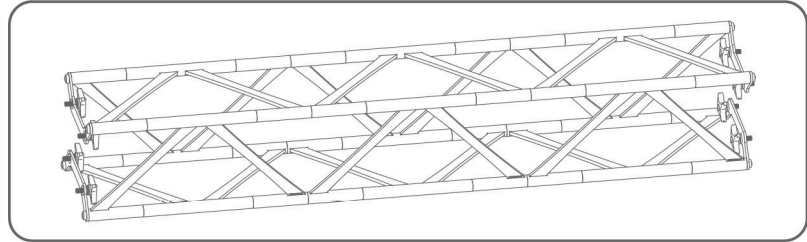

On Frame

OnGraphic

SET UP INSTRUCTIONS FLAT CONNECTOR

TRUSS-FLAT

TRUSS

② Screw the bolt tight

SET UP INSTRUCTIONS SEG CHANNELS