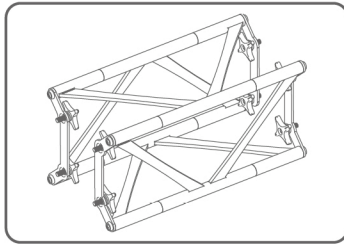

ORIGAMI SEG TRUSS ISLAND C

PRODUCT CATEGORY: ORIGAMI TRUSS
 PRODUCT CODE: ORIGAMI2020-C

On Frame OnGraphic

SET UP INSTRUCTIONS CUBE CONNECTOR

TRUSS-CUBE

TRUSS

ORIGAMI SEG TRUSS ISLAND C

PRODUCT CATEGORY: ORIGAMI TRUSS
PRODUCT CODE: ORIGAMI2020-C