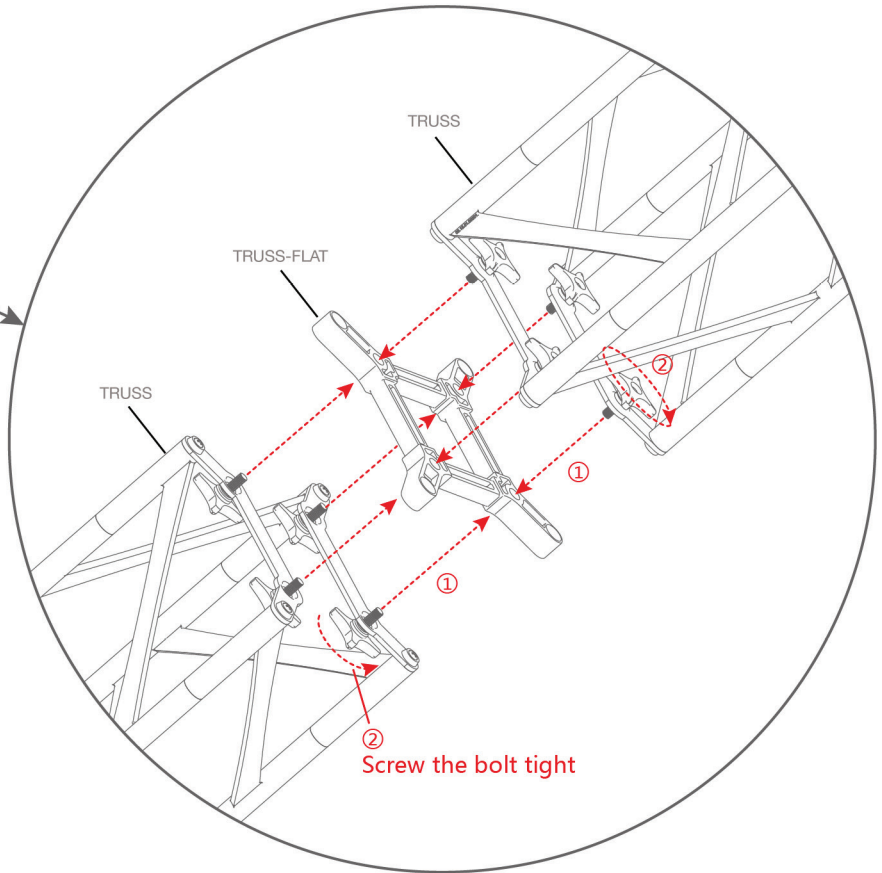

On Frame

OnGraphic

SET UP INSTRUCTIONS FLAT CONNECTOR

TRUSS-FLAT

TRUSS

② Screw the bolt tight

SET UP INSTRUCTIONS SEG CHANNELS