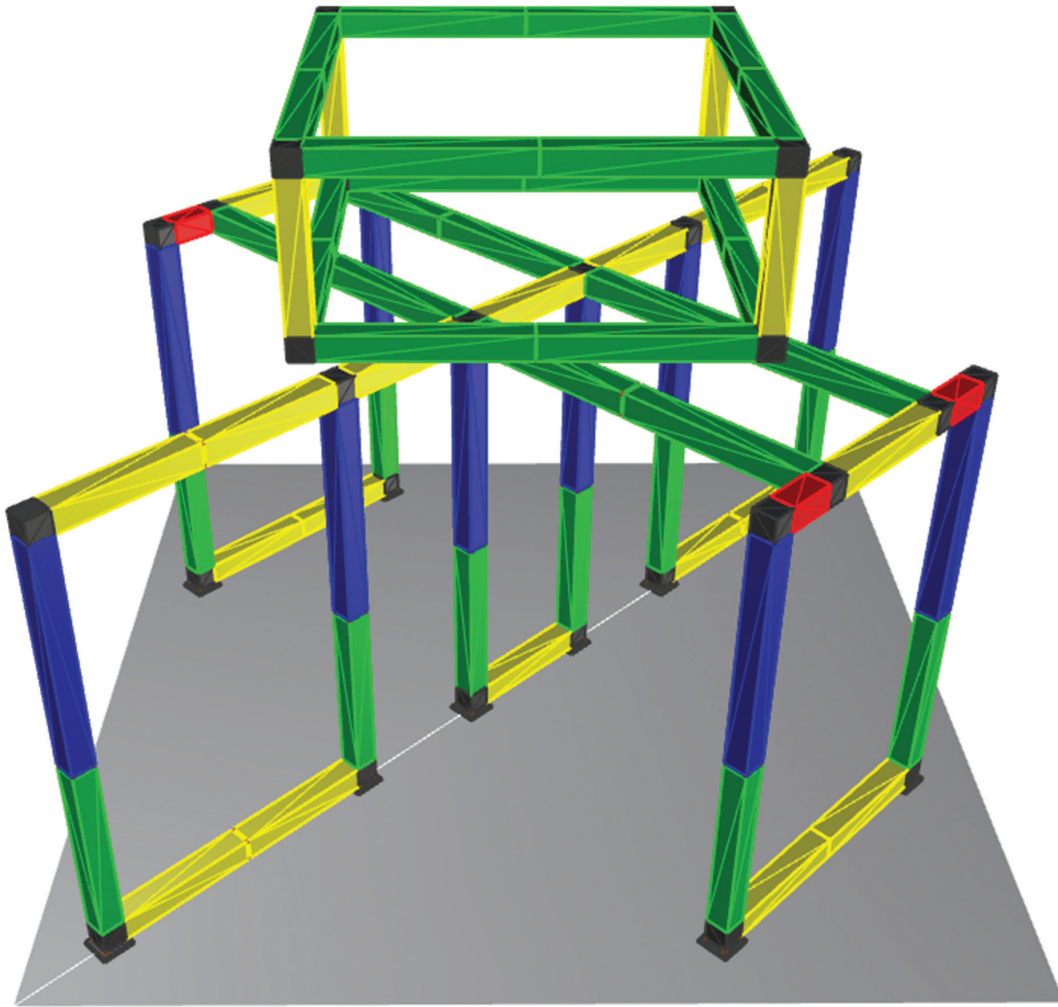

ORIGAMI SEG TRUSS ISLAND C

PRODUCT CATEGORY: ORIGAMI TRUSS
PRODUCT CODE: ORIGAMI2020-C

On Frame

OnGraphic

SET UP INSTRUCTIONS

TRUSS LENGTH COLOR KEY

		TRUSS-30CM
		TRUSS-60CM
		TRUSS-90CM
		TRUSS-120CM
		TRUSS-150CM