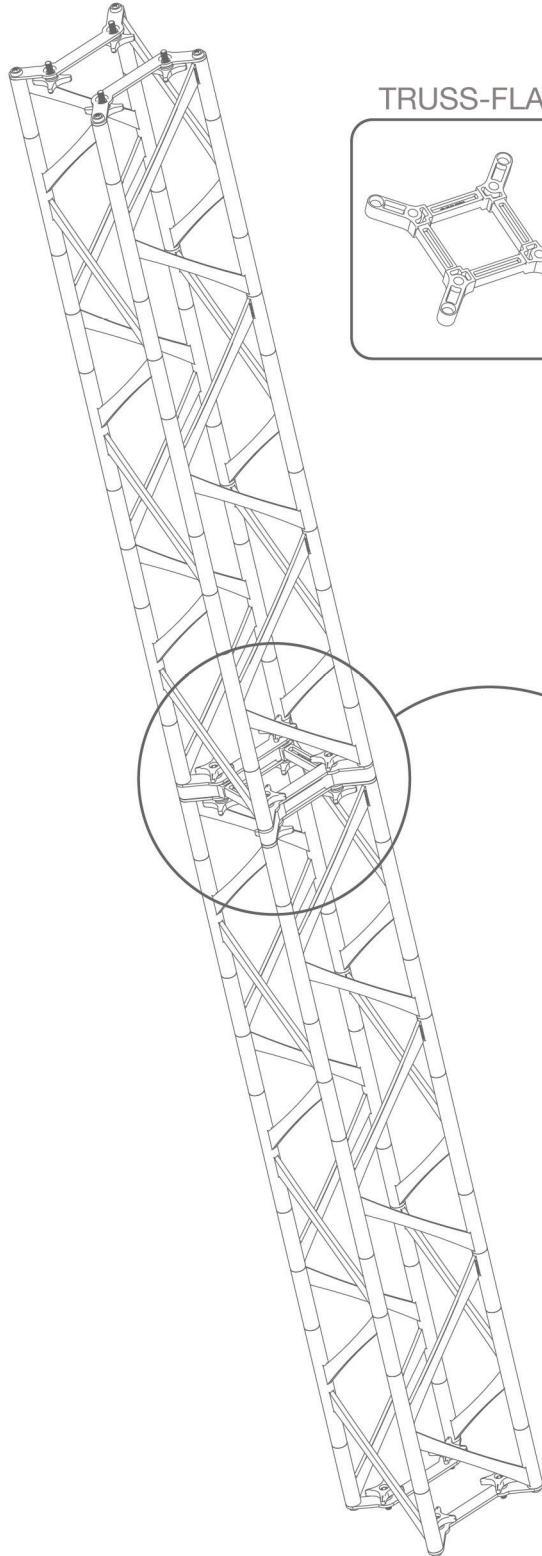

2. Stunning Silicone Edge Graphics (SEG):

Elevate your brand presence with vibrant and flawless Silicone Edge Graphics (SEG). Choose between single or double-sided displays that can be seamlessly integrated between the truss frame or fully wrapped around, ensuring your message captivates from all angles.

DISPLAY DIMENSIONS	274.7"W x 263.8"D x 168.3"H
GRAPHIC SIZES	See Template Guide

GRAPHIC MATERIAL

Dye Sublimated Black & White Fabric`

GRAPHIC FINISHING

12mm x 3mm silicone beading is sewn around the perimeter of the fabric graphic. Silicone beading is hidden from view once installed.

ORIGAMI SEG TRUSS ISLAND C

PRODUCT CATEGORY: ORIGAMI TRUSS
 PRODUCT CODE: ORIGAMI2020-C

On Frame OnGraphic

SET UP INSTRUCTIONS CUBE CONNECTOR

TRUSS-CUBE

TRUSS

ORIGAMI SEG TRUSS ISLAND C

PRODUCT CATEGORY: ORIGAMI TRUSS
PRODUCT CODE: ORIGAMI2020-C

On Frame

OnGraphic

SET UP INSTRUCTIONS FLAT CONNECTOR

TRUSS-FLAT

TRUSS

② Screw the bolt tight

SET UP INSTRUCTIONS SEG CHANNELS