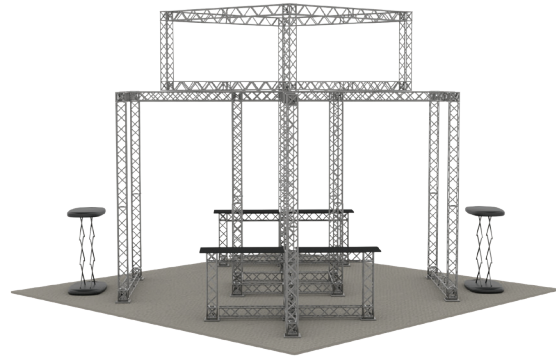

SILICONE EDGE GRAPHICS

PRODUCT DESCRIPTION

Introducing the Origami Truss System – where innovation meets elegance. This cutting-edge 6in x 6in folding truss redefines the dynamics of display systems, offering a portable and sophisticated solution that outshines traditional truss systems in every aspect.

DISPLAY CONSTRUCTION

Iron truss construction with durable black plastic coating

ORIGAMI SEG TRUSS ISLAND C

PRODUCT CATEGORY: ORIGAMI TRUSS

PRODUCT CODE: ORIGAMI2020-C

On Frame

OnGraphic

ORIGAMI SEG TRUSS ISLAND C