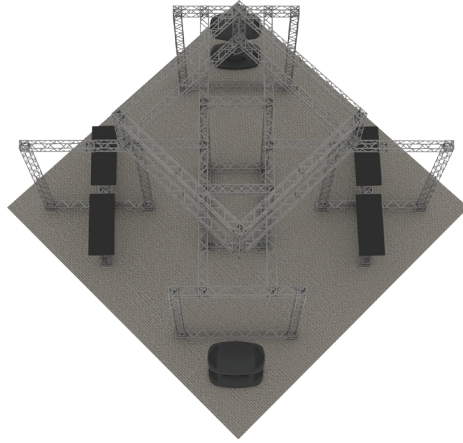

DISPLAY DIMENSIONS	274.7"W x 263.8"D x 168.3"H
GRAPHIC SIZES	See Template Guide

GRAPHIC MATERIAL

Dye Sublimated Black & White Fabric`

GRAPHIC FINISHING

12mm x 3mm silicone beading is sewn around the perimeter of the fabric graphic. Silicone beading is hidden from view once installed.

DISPLAY CONSTRUCTION

Iron truss construction with durable black plastic coating

ORIGAMI SEG TRUSS ISLAND C

PRODUCT CATEGORY: ORIGAMI TRUSS

PRODUCT CODE: ORIGAMI2020-C

On Frame

OnGraphic

ORIGAMI SEG TRUSS ISLAND C