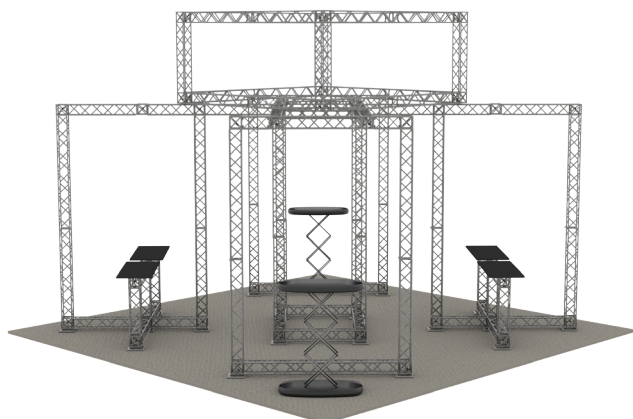

ORIGAMI SEG TRUSS ISLAND C

PRODUCT CATEGORY: ORIGAMI TRUSS

PRODUCT CODE: ORIGAMI2020-C

On Frame

OnGraphic

TRUSS FOLDED

TRUSS CUBE CONNECTOR

TRUSS FLAT CONNECTOR

SILICONE EDGE GRAPHICS

PRODUCT DESCRIPTION

Introducing the Origami Truss System – where innovation meets elegance. This cutting-edge 6in x 6in folding truss redefines the dynamics of display systems, offering a portable and sophisticated solution that outshines traditional truss systems in every aspect.

2. Stunning Silicone Edge Graphics (SEG):

Elevate your brand presence with vibrant and flawless Silicone Edge Graphics (SEG). Choose between single or double-sided displays that can be seamlessly integrated between the truss frame or fully wrapped around, ensuring your message captivates from all angles.

The Origami Truss System is more than a display solution; it's a canvas for your brand story. Whether you're an industry veteran or a newcomer, make a lasting impression with a truss system that seamlessly blends innovation, portability, and customization. Elevate your brand presence with Origami – because your brand deserves a display as unique as its story.