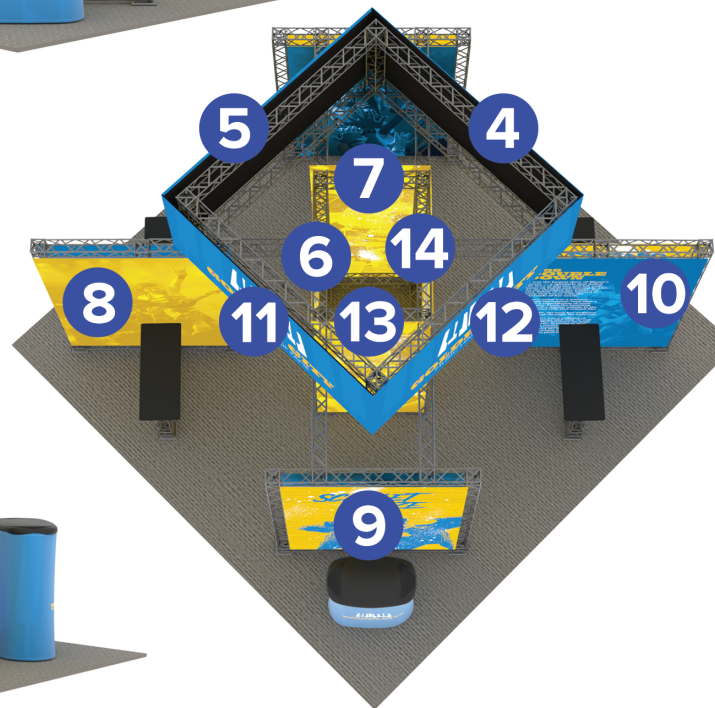

ORIGAMI SEG TRUSS ISLAND C

PRODUCT CATEGORY: ORIGAMI TRUSS

PRODUCT CODE: ORIGAMI2020-C

On Frame

OnGraphic

TEMPLATE & GRAPHIC INSTALL GUIDE

1. OUTSIDE (TRUSS GRAPHIC)
2. SIDE FRAME w/MONITOR MOUNT
3. SIDE FRAME w/MONITOR MOUNT
4. TOP HEADER FRAME
5. TOP HEADER FRAME
6. CENTER ROOM
7. CENTER ROOM
8. SIDE FRAME w/MONITOR MOUNT

9. OUTSIDE (TRUSS GRAPHIC)
10. SIDE FRAME w/MONITOR MOUNT
11. TOP HEADER FRAME
12. TOP HEADER FRAME
13. CENTER ROOM
14. CENTER ROOM
15. INSIDE (LIGHTBOX GRAPHIC)
16. INSIDE (LIGHTBOX GRAPHIC)

NUMBERS ON THE IMAGE ABOVE INDICATE THE TEMPLATE LOCATION # ON FRAME
PLEASE ADD TEMPLATE LOCATION # TO END OF FILENAME. EX: "ORIGAMI2020-C-1"