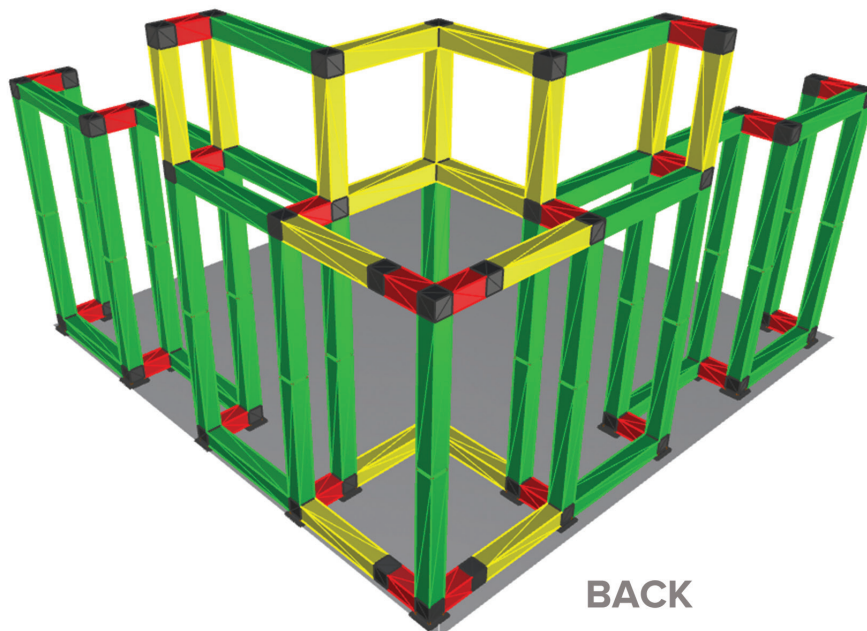

ORIGAMI SEG TRUSS ISLAND D

PRODUCT CATEGORY: ORIGAMI TRUSS

PRODUCT CODE: ORIGAMI2020-D

On Frame

OnGraphic

SET UP INSTRUCTIONS

FRONT

BACK

TRUSS LENGTH COLOR KEY

-   TRUSS-30CM
-   TRUSS-90CM
-   TRUSS-120CM

ORIGAMI SEG TRUSS ISLAND D

PRODUCT CATEGORY: ORIGAMI TRUSS

PRODUCT CODE: ORIGAMI2020-D

SINGLE
SIDED

INDOOR
USE

LIFE
TIME

1
YEAR

On Frame

On Graphic

SET UP INSTRUCTIONS CUBE CONNECTOR

TRUSS-CUBE

TRUSS

ORIGAMI SEG TRUSS ISLAND D

PRODUCT CATEGORY: ORIGAMI TRUSS

PRODUCT CODE: ORIGAMI2020-D

On Frame

OnGraphic

SET UP INSTRUCTIONS FLAT CONNECTOR

TRUSS-FLAT

TRUSS

SET UP INSTRUCTIONS SEG CHANNELS