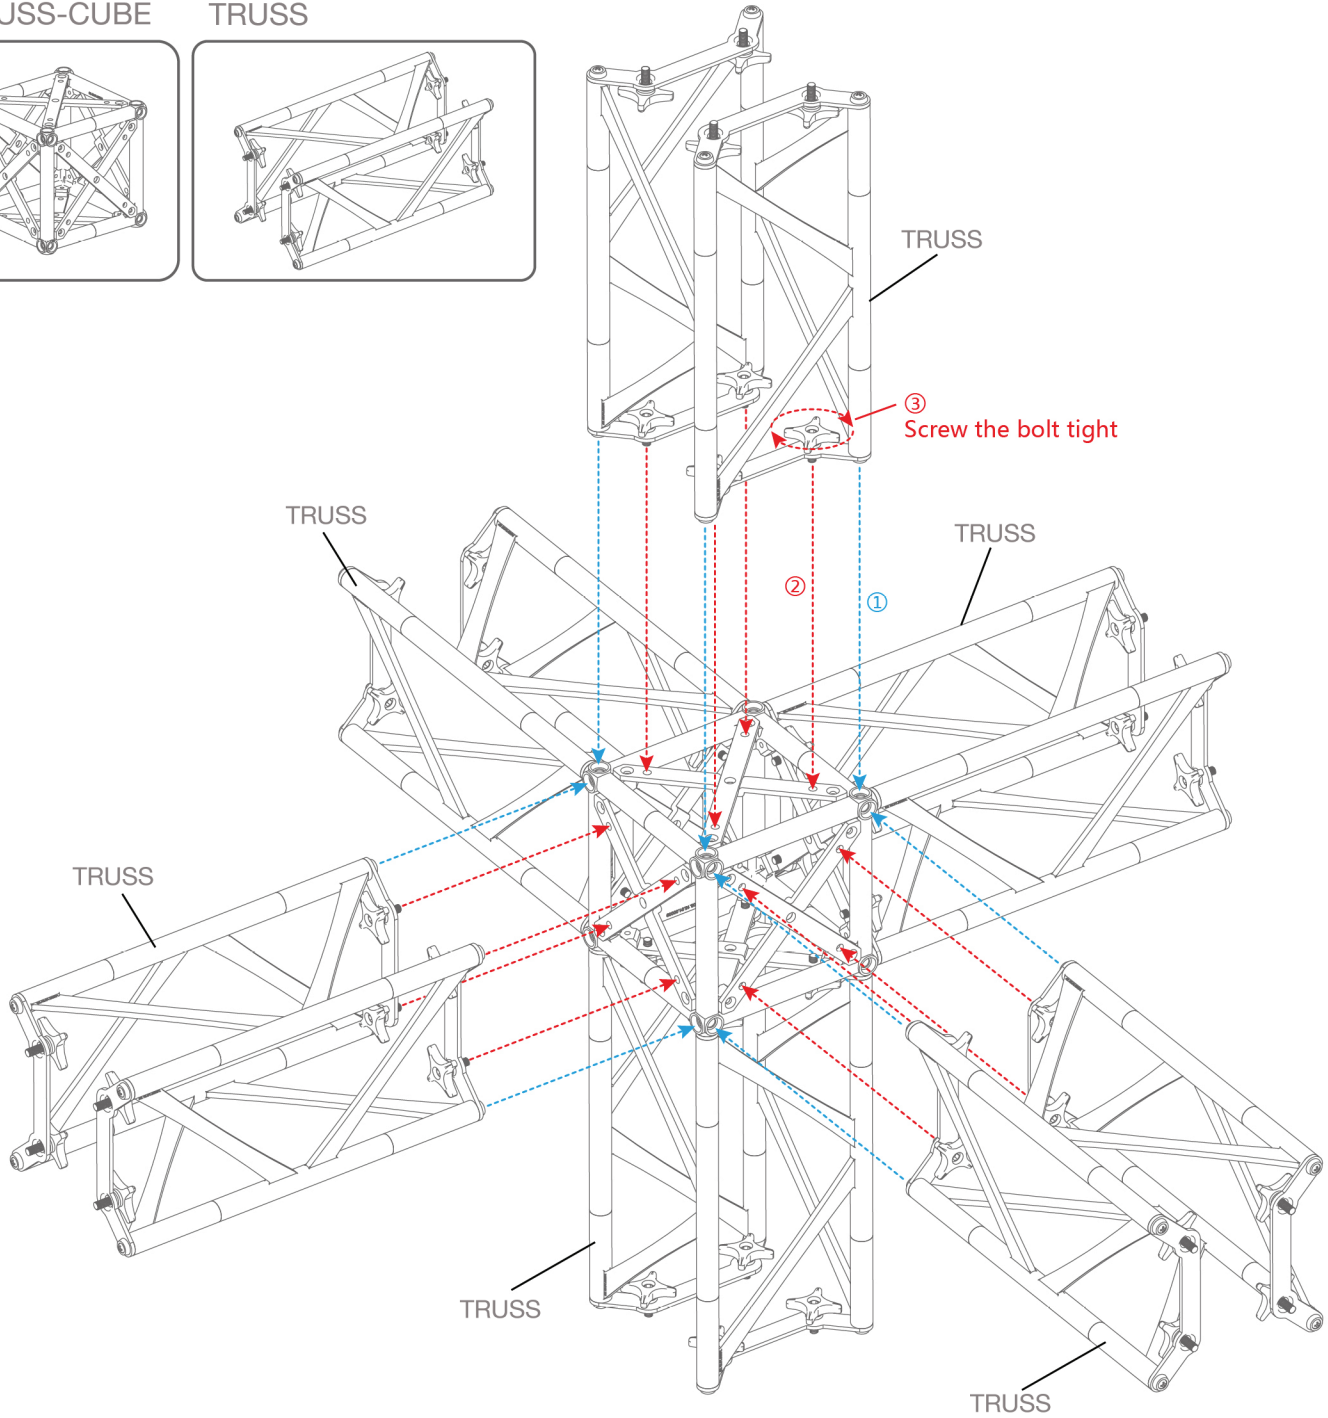

ORIGAMI SEG TRUSS ISLAND D

PRODUCT CATEGORY: ORIGAMI TRUSS

PRODUCT CODE: ORIGAMI2020-D

On Frame

OnGraphic

SET UP INSTRUCTIONS

FRONT

BACK

TRUSS LENGTH COLOR KEY

-   TRUSS-30CM
-   TRUSS-90CM
-   TRUSS-120CM

ORIGAMI SEG TRUSS ISLAND D

PRODUCT CATEGORY: ORIGAMI TRUSS

PRODUCT CODE: ORIGAMI2020-D

SINGLE
SIDED

INDOOR
USE

LIFE
TIME

1
YEAR

On Frame

On Graphic

SET UP INSTRUCTIONS CUBE CONNECTOR

TRUSS-CUBE

TRUSS

ORIGAMI SEG TRUSS ISLAND D

PRODUCT CATEGORY: ORIGAMI TRUSS

PRODUCT CODE: ORIGAMI2020-D

On Frame

OnGraphic

SET UP INSTRUCTIONS FLAT CONNECTOR

TRUSS-FLAT

TRUSS

SET UP INSTRUCTIONS SEG CHANNELS