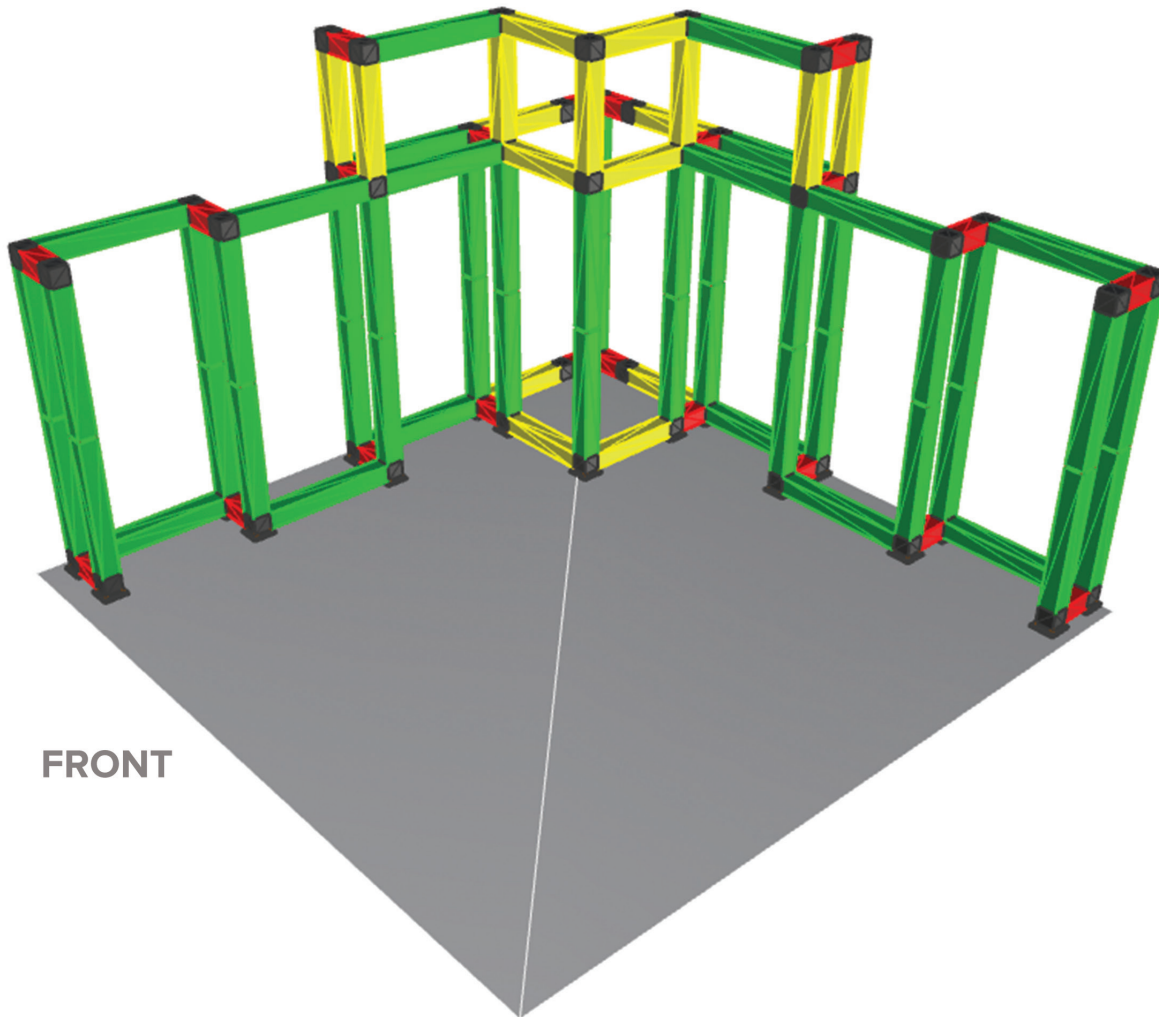

ORIGAMI SEG TRUSS ISLAND D

PRODUCT CATEGORY: ORIGAMI TRUSS

PRODUCT CODE: ORIGAMI2020-D

On Frame

OnGraphic

SET UP INSTRUCTIONS

FRONT

BACK

TRUSS LENGTH COLOR KEY

-   TRUSS-30CM
-   TRUSS-90CM
-   TRUSS-120CM

ORIGAMI SEG TRUSS ISLAND D

PRODUCT CATEGORY: ORIGAMI TRUSS

PRODUCT CODE: ORIGAMI2020-D

SINGLE
SIDED

INDOOR
USE

LIFE
TIME

1
YEAR

On Frame

On Graphic

SET UP INSTRUCTIONS CUBE CONNECTOR

TRUSS-CUBE

TRUSS

ORIGAMI SEG TRUSS ISLAND D

PRODUCT CATEGORY: ORIGAMI TRUSS

PRODUCT CODE: ORIGAMI2020-D

On Frame

OnGraphic

SET UP INSTRUCTIONS FLAT CONNECTOR

TRUSS-FLAT

TRUSS

SET UP INSTRUCTIONS SEG CHANNELS