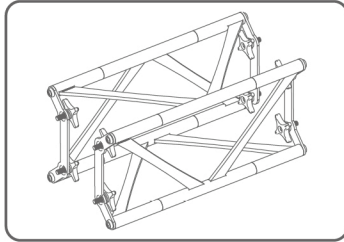

TRUSS LENGTH COLOR KEY

-   TRUSS-30CM
-   TRUSS-90CM
-   TRUSS-120CM

ORIGAMI SEG TRUSS ISLAND D

PRODUCT CATEGORY: ORIGAMI TRUSS

PRODUCT CODE: ORIGAMI2020-D

SINGLE
SIDED

INDOOR
USE

LIFE
TIME

1
YEAR

On Frame

On Graphic

SET UP INSTRUCTIONS CUBE CONNECTOR

TRUSS-CUBE

TRUSS

ORIGAMI SEG TRUSS ISLAND D

PRODUCT CATEGORY: ORIGAMI TRUSS

PRODUCT CODE: ORIGAMI2020-D

On Frame

OnGraphic

SET UP INSTRUCTIONS FLAT CONNECTOR

TRUSS-FLAT

TRUSS

SET UP INSTRUCTIONS SEG CHANNELS