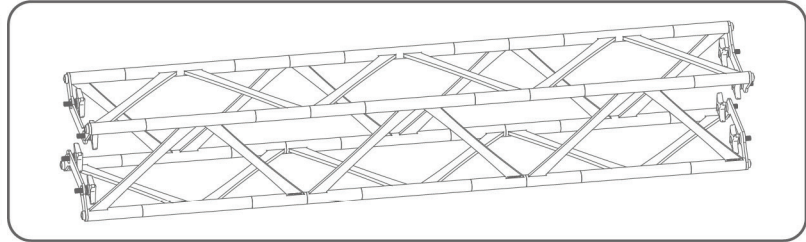

PRODUCT CODE: ORIGAMI2020-D

On Frame

OnGraphic

SET UP INSTRUCTIONS FLAT CONNECTOR

TRUSS-FLAT

TRUSS

SET UP INSTRUCTIONS SEG CHANNELS