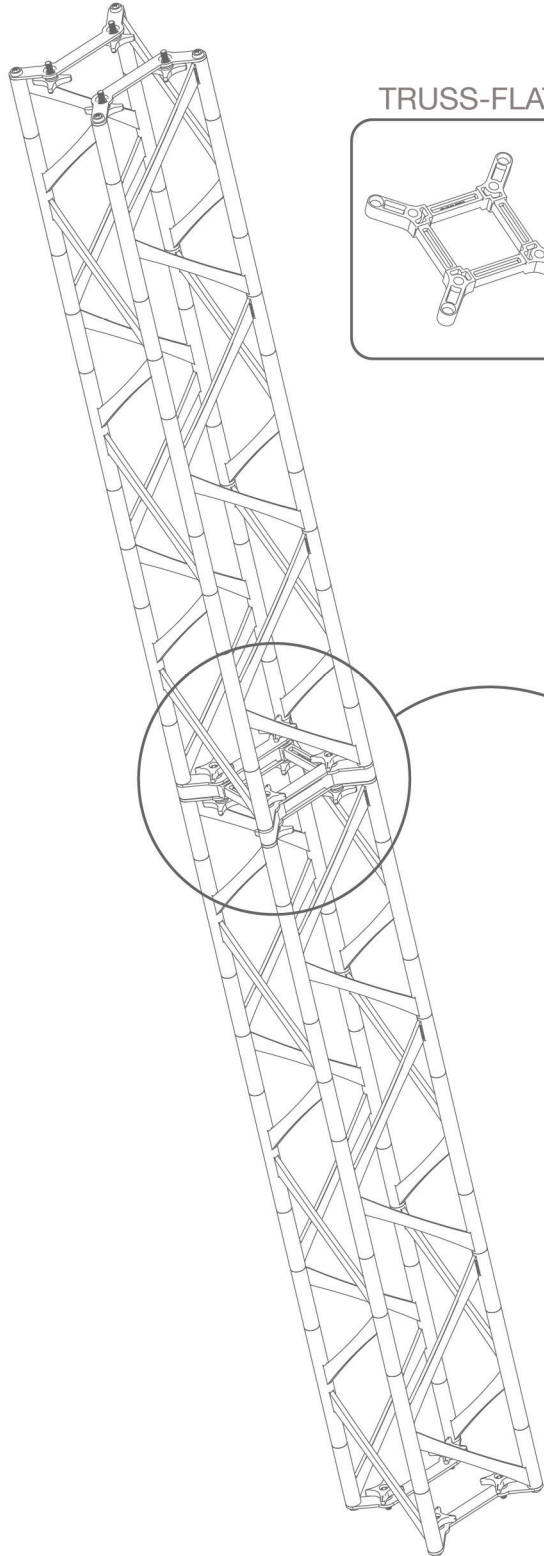

ORIGAMI SEG TRUSS ISLAND D

PRODUCT CATEGORY: ORIGAMI TRUSS

PRODUCT CODE: ORIGAMI2020-D

On Frame

OnGraphic

SET UP INSTRUCTIONS

FRONT

BACK

TRUSS LENGTH COLOR KEY

-   TRUSS-30CM
-   TRUSS-90CM
-   TRUSS-120CM

ORIGAMI SEG TRUSS ISLAND D

PRODUCT CATEGORY: ORIGAMI TRUSS

PRODUCT CODE: ORIGAMI2020-D

SINGLE
SIDED

INDOOR
USE

LIFE
TIME

1
YEAR

On Frame

On Graphic

SET UP INSTRUCTIONS CUBE CONNECTOR

TRUSS-CUBE

TRUSS

ORIGAMI SEG TRUSS ISLAND D

PRODUCT CATEGORY: ORIGAMI TRUSS

PRODUCT CODE: ORIGAMI2020-D

On Frame

OnGraphic

SET UP INSTRUCTIONS FLAT CONNECTOR

TRUSS-FLAT

TRUSS

SET UP INSTRUCTIONS SEG CHANNELS