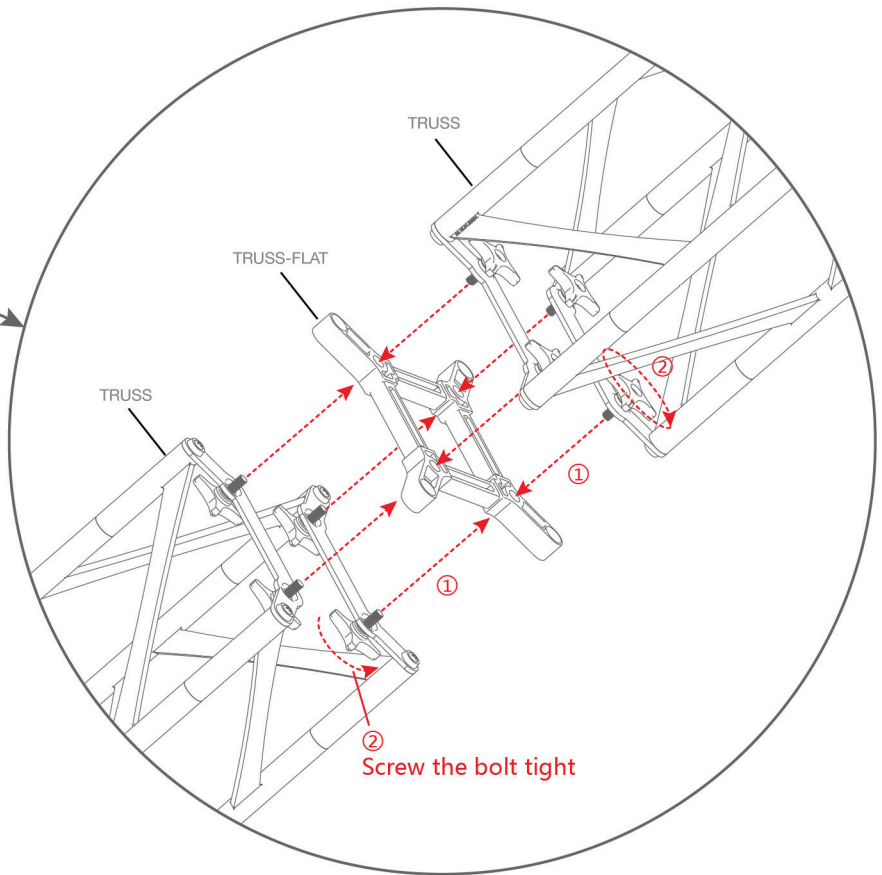

1
YEAR

On Frame

On Graphic

SET UP INSTRUCTIONS CUBE CONNECTOR

TRUSS-CUBE

TRUSS

ORIGAMI SEG TRUSS ISLAND D

PRODUCT CATEGORY: ORIGAMI TRUSS

PRODUCT CODE: ORIGAMI2020-D

On Frame

OnGraphic

SET UP INSTRUCTIONS FLAT CONNECTOR

TRUSS-FLAT

TRUSS

SET UP INSTRUCTIONS SEG CHANNELS