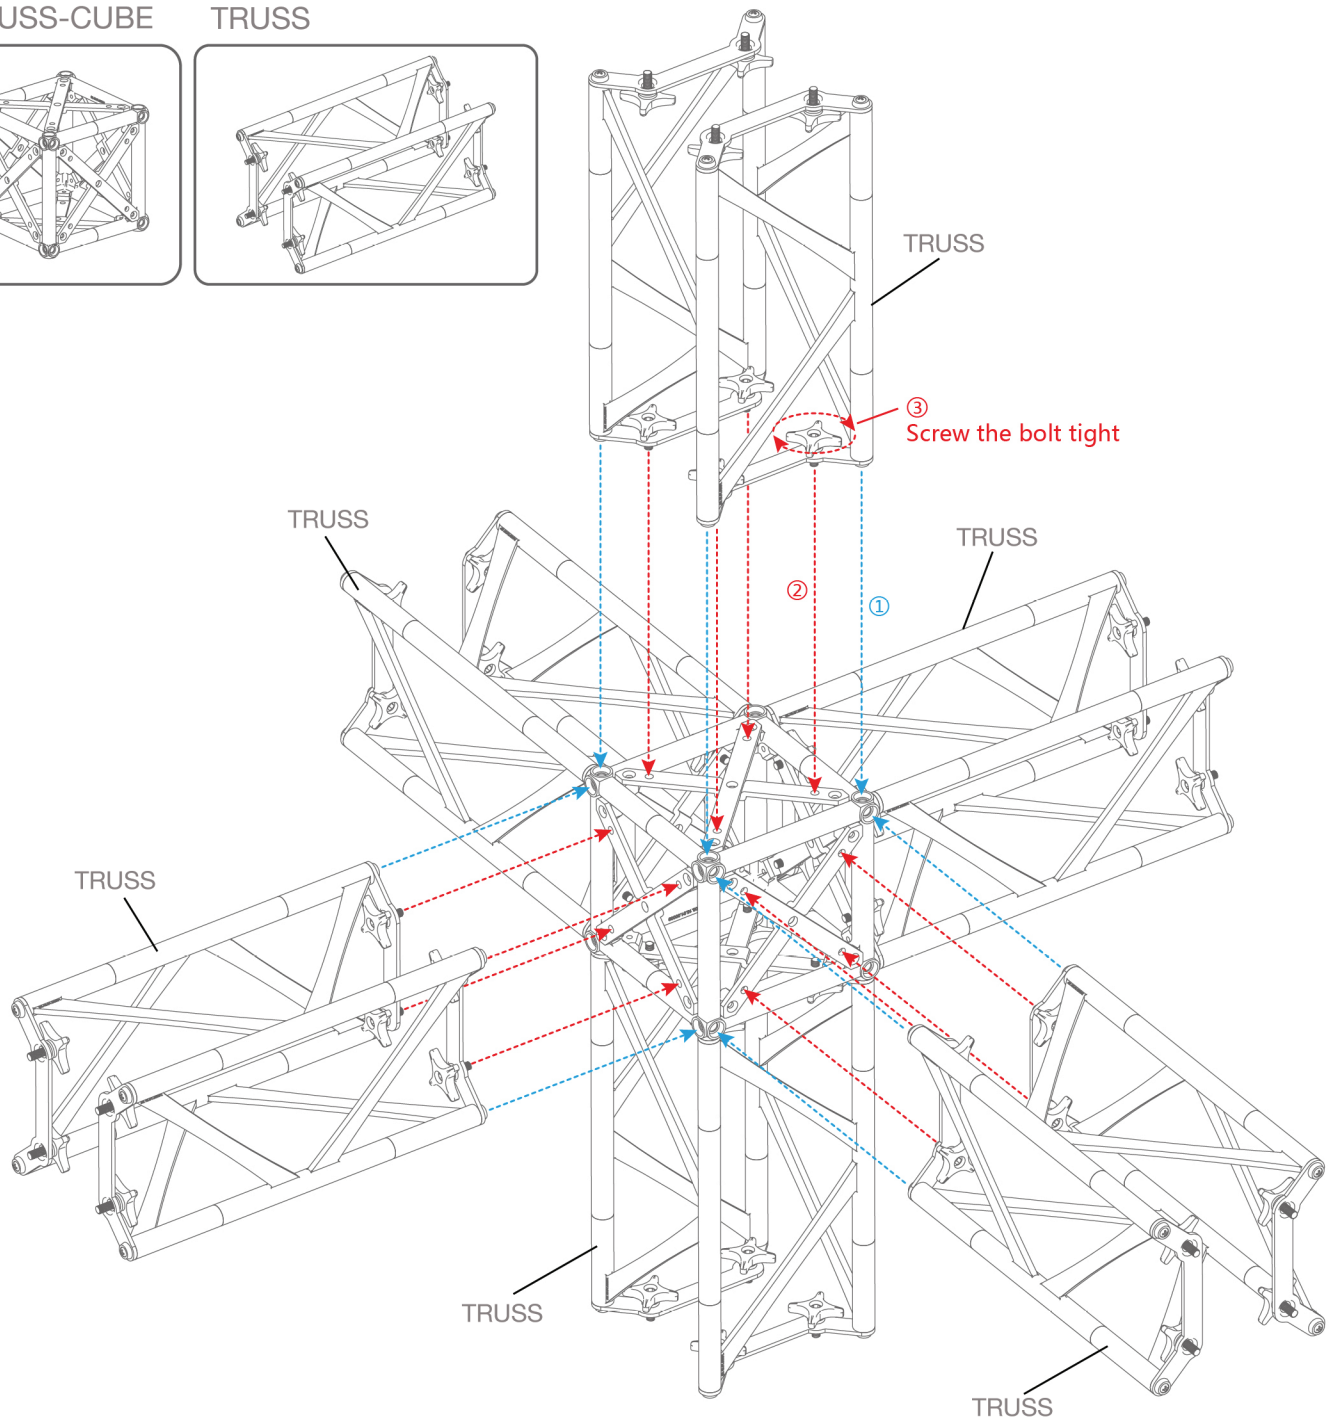

TRUSS-30CM

TRUSS-90CM

TRUSS-120CM

SET UP INSTRUCTIONS CUBE CONNECTOR

TRUSS-CUBE

TRUSS

ORIGAMI SEG TRUSS ISLAND D

PRODUCT CATEGORY: ORIGAMI TRUSS

PRODUCT CODE: ORIGAMI2020-D

On Frame

OnGraphic

SET UP INSTRUCTIONS FLAT CONNECTOR

TRUSS-FLAT

TRUSS

SET UP INSTRUCTIONS SEG CHANNELS