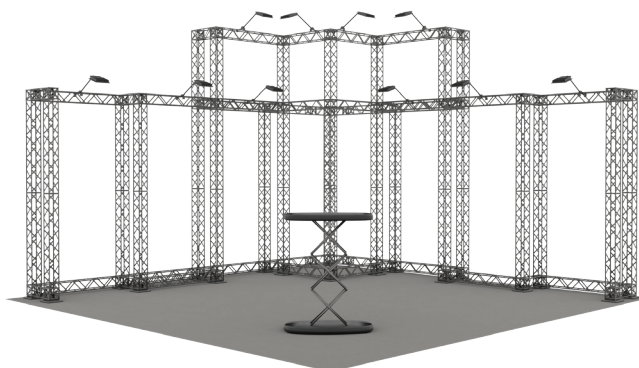

ORIGAMI SEG TRUSS ISLAND D

PRODUCT CATEGORY: ORIGAMI TRUSS

PRODUCT CODE: ORIGAMI2020-D

On Frame

OnGraphic

TRUSS FOLDED