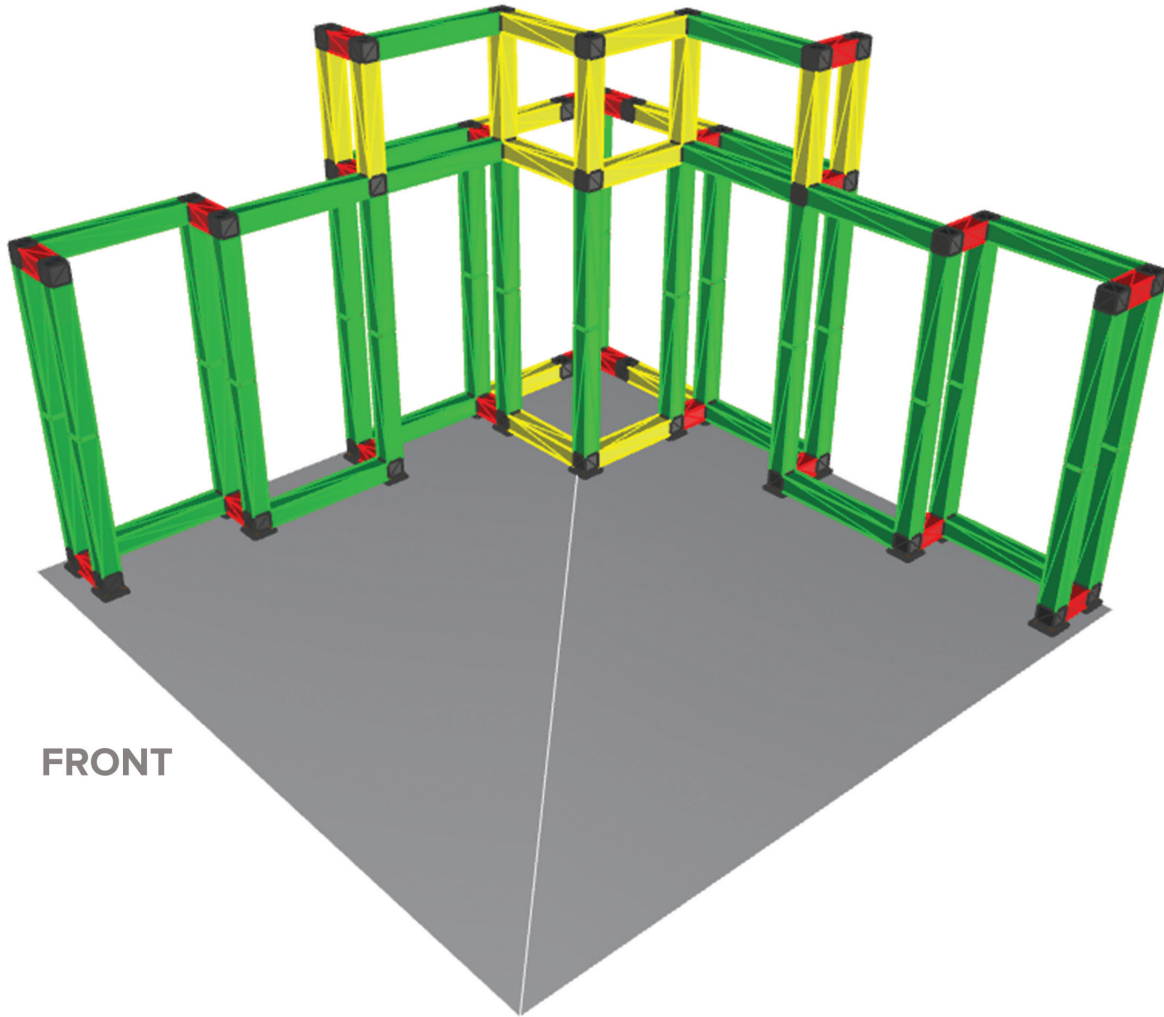

ORIGAMI SEG TRUSS ISLAND D

PRODUCT CATEGORY: ORIGAMI TRUSS
PRODUCT CODE: ORIGAMI2020-D

On Frame

OnGraphic

SET UP INSTRUCTIONS

FRONT