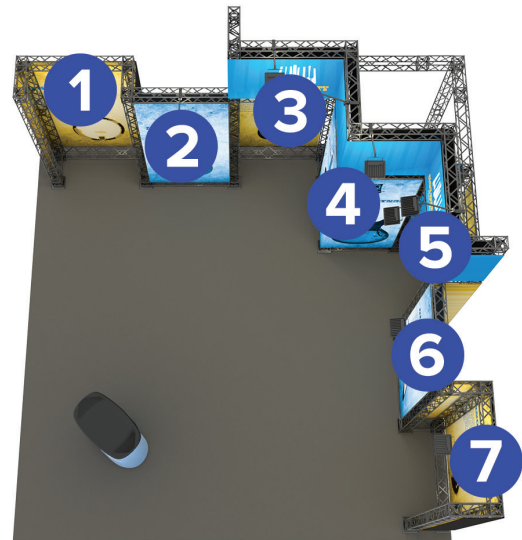

ORIGAMI SEG TRUSS ISLAND D

PRODUCT CATEGORY: ORIGAMI TRUSS

PRODUCT CODE: ORIGAMI2020-D

On Frame

OnGraphic

TEMPLATE & GRAPHIC INSTALL GUIDE

1. REVERSE MOUNT (INCLUDES ATTACHED END CAPS)
2. FRONT MOUNT
3. FRONT MOUNT
4. FRONT MOUNT (CORNER & COVERS BOTH FRAMES)
5. REVERSE MOUNT
6. FRONT MOUNT
7. REVERSE MOUNT (INCLUDES ATTACHED END CAPS)
8. FRONT MOUNT (CORNER & COVERS BOTH FRAMES)
9. FRONT MOUNT (CORNER & COVERS BOTH FRAMES)
10. FRONT MOUNT (CORNER & COVERS BOTH FRAMES)

OVERHEAD VIEW LISTS BOTTOM LEVEL FRAMES ONLY

FRONT MOUNT: GRAPHIC INSTALLS ON FRONT OF FRAME

REVERSE MOUNT: GRAPHIC INSTALLS ON BACKSIDE OF FRAME W/GRAPHIC FACING FORWARD

NUMBERS ON THE IMAGE ABOVE INDICATE THE TEMPLATE LOCATION # ON FRAME
PLEASE ADD TEMPLATE LOCATION # TO END OF FILENAME. EX: "ORIGAMI2020-D-1"