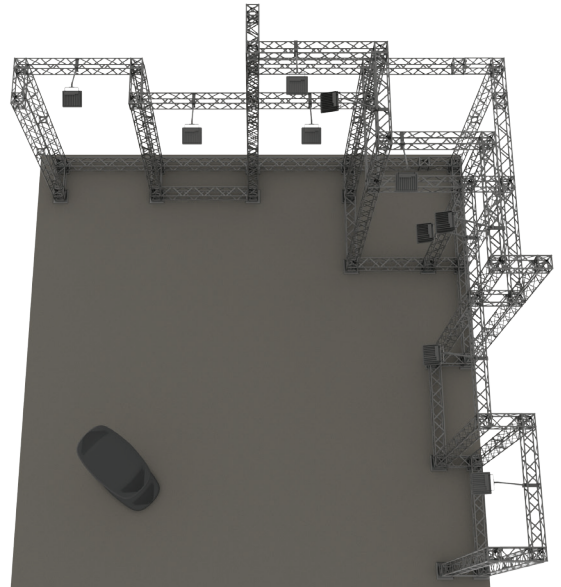

SILICONE EDGE GRAPHICS

PRODUCT DESCRIPTION

Introducing the Origami Truss System – where innovation meets elegance. This cutting-edge 6in x 6in folding truss redefines the dynamics of display systems, offering a portable and sophisticated solution that outshines traditional truss systems in every aspect.

DISPLAY DIMENSIONS	227.8"W x 227.8"W"D x 150.3"H
GRAPHIC SIZES	See Template Guide

GRAPHIC MATERIAL

Dye Sublimated Black & White Fabric`

GRAPHIC FINISHING

12mm x 3mm silicone beading is sewn around the perimeter of the fabric graphic. Silicone beading is hidden from view once installed.

DISPLAY CONSTRUCTION

Iron truss construction with durable black plastic coating

ORIGAMI SEG TRUSS ISLAND D

PRODUCT CATEGORY: ORIGAMI TRUSS
PRODUCT CODE: ORIGAMI2020-D

On Frame

OnGraphic

ORIGAMI SEG TRUSS ISLAND D