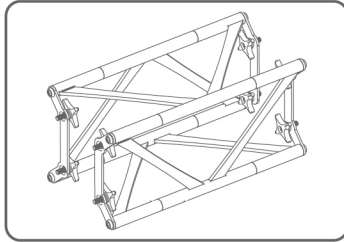

TRUSS-30CM

TRUSS-90CM

TRUSS-120CM

SET UP INSTRUCTIONS CUBE CONNECTOR

TRUSS-CUBE

TRUSS

ORIGAMI SEG TRUSS ISLAND D

PRODUCT CATEGORY: ORIGAMI TRUSS