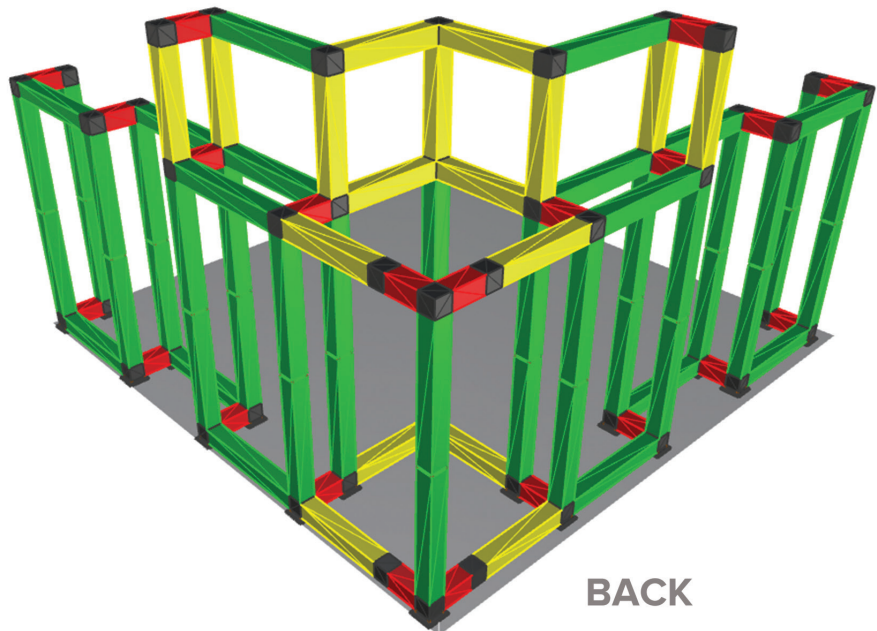

BACK

TRUSS LENGTH COLOR KEY

TRUSS-30CM

TRUSS-90CM

TRUSS-120CM