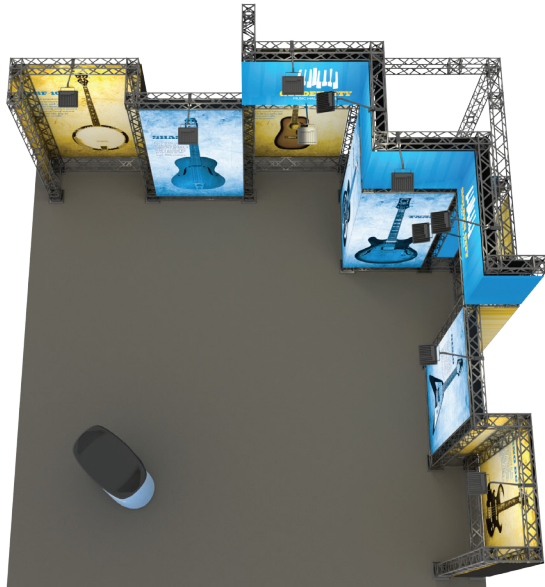

ORIGAMI SEG TRUSS ISLAND D

PRODUCT CATEGORY: ORIGAMI TRUSS
PRODUCT CODE: ORIGAMI2020-D

On Frame

OnGraphic