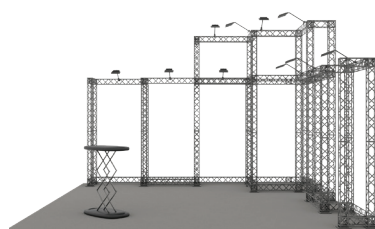

ORIGAMI SEG TRUSS ISLAND D

PRODUCT CATEGORY: ORIGAMI TRUSS

PRODUCT CODE: ORIGAMI2020-D

On Frame

OnGraphic

TRUSS FOLDED

TRUSS CUBE CONNECTOR

TRUSS FLAT CONNECTOR

SILICONE EDGE GRAPHICS

PRODUCT DESCRIPTION

Introducing the Origami Truss System – where innovation meets elegance. This cutting-edge 6in x 6in folding truss redefines the dynamics of display systems, offering a portable and sophisticated solution that outshines traditional truss systems in every aspect.

Key Features:

1. Portable Origami Design:

Unleash the power of portability with our Origami Truss System. Unlike conventional truss systems, this folding design ensures easy transportation and quick assembly without compromising on structural integrity.

2. Stunning Silicone Edge Graphics (SEG):

Elevate your brand presence with vibrant and flawless Silicone Edge Graphics (SEG). Choose between single or double-sided displays that can be seamlessly integrated between the truss frame or fully wrapped around, ensuring your message captivates from all angles.