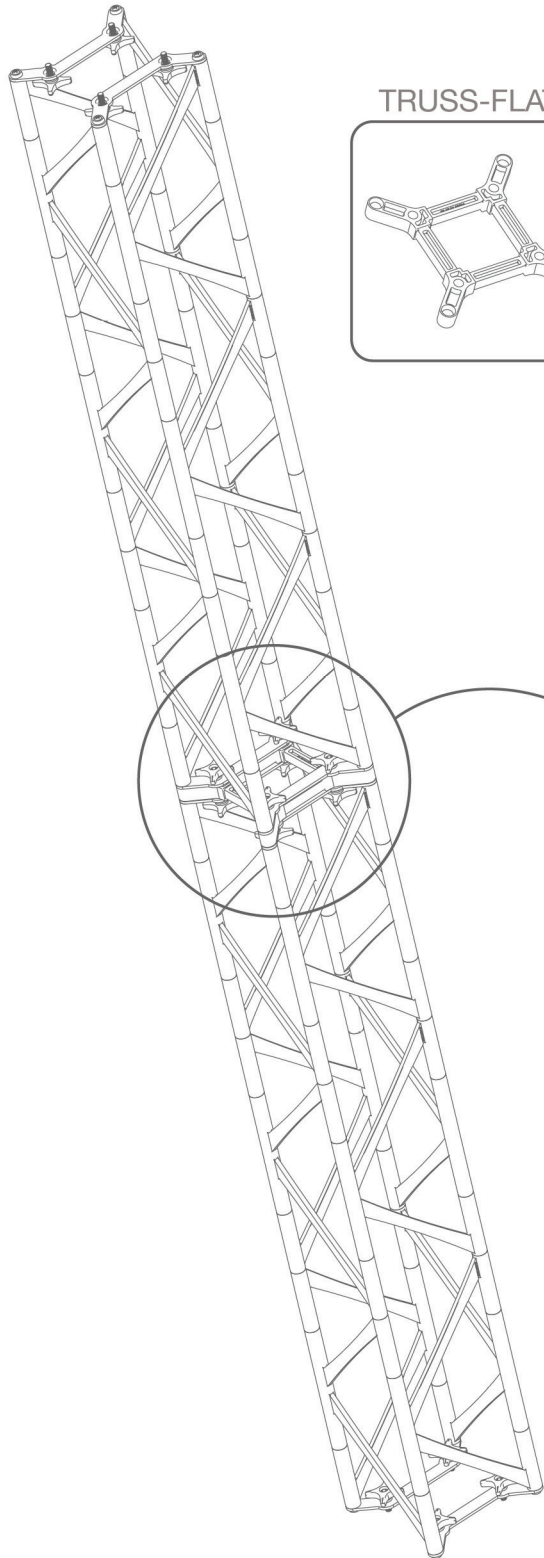

ORIGAMI SEG TRUSS ISLAND D

PRODUCT CATEGORY: ORIGAMI TRUSS

PRODUCT CODE: ORIGAMI2020-D

On Frame

OnGraphic

SET UP INSTRUCTIONS FLAT CONNECTOR