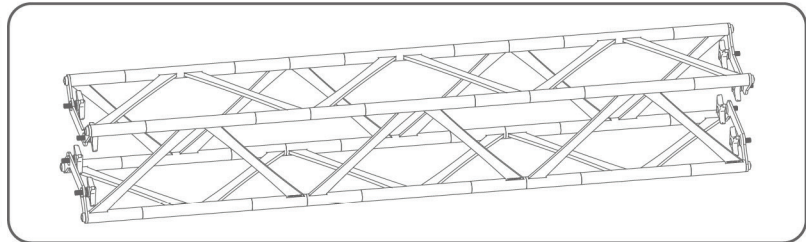

ORIGAMI SEG TRUSS ISLAND D

PRODUCT CATEGORY: ORIGAMI TRUSS

PRODUCT CODE: ORIGAMI2020-D

On Frame

OnGraphic

SET UP INSTRUCTIONS FLAT CONNECTOR

TRUSS