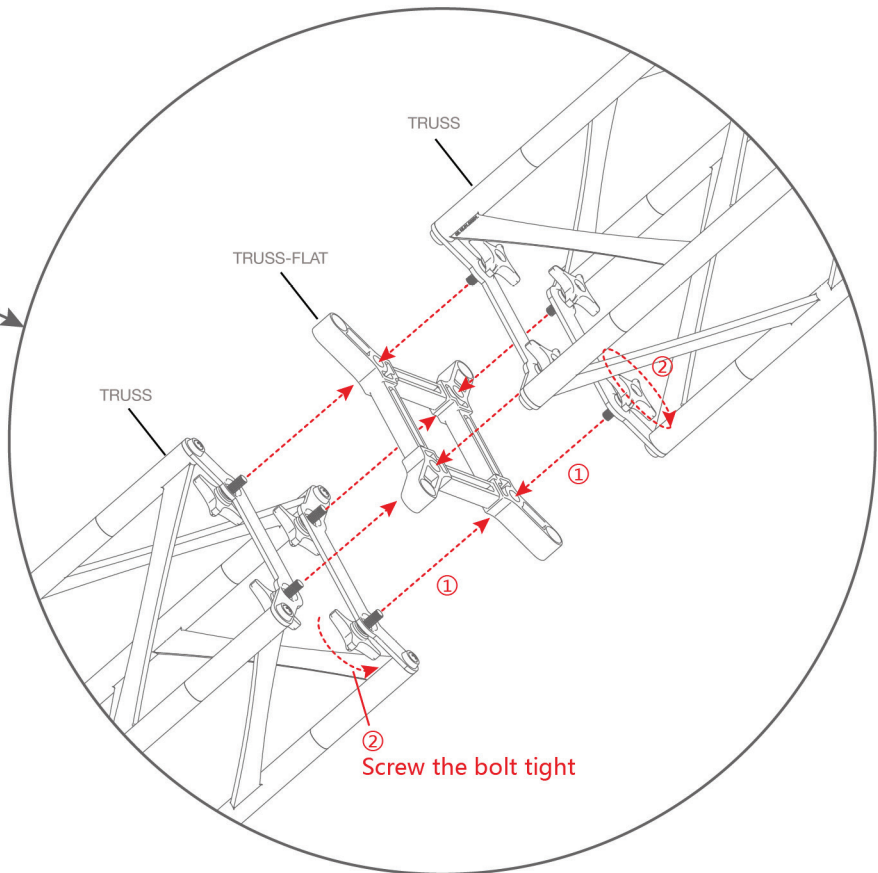

TRUSS-30CM

TRUSS-90CM

TRUSS-120CM

SET UP INSTRUCTIONS CUBE CONNECTOR

TRUSS-CUBE

TRUSS

ORIGAMI SEG TRUSS ISLAND D

PRODUCT CATEGORY: ORIGAMI TRUSS

PRODUCT CODE: ORIGAMI2020-D

On Frame

OnGraphic

SET UP INSTRUCTIONS FLAT CONNECTOR

TRUSS-FLAT

TRUSS

SET UP INSTRUCTIONS SEG CHANNELS