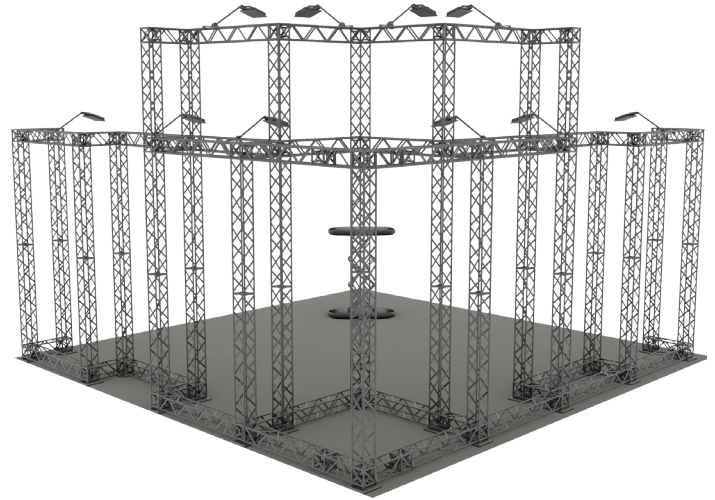

SILICONE EDGE GRAPHICS

PRODUCT DESCRIPTION

Introducing the Origami Truss System – where innovation meets elegance. This cutting-edge 6in x 6in folding truss redefines the dynamics of display systems, offering a portable and sophisticated solution that outshines traditional truss systems in every aspect.

The Origami Truss System is more than a display solution; it's a canvas for your brand story. Whether you're an industry veteran or a newcomer, make a lasting impression with a truss system that seamlessly blends innovation, portability, and customization. Elevate your brand presence with Origami – because your brand deserves a display as unique as its story.

DISPLAY DIMENSIONS	227.8"W x 227.8"W"D x 150.3"H
GRAPHIC SIZES	See Template Guide

GRAPHIC MATERIAL

Dye Sublimated Black & White Fabric`

GRAPHIC FINISHING

12mm x 3mm silicone beading is sewn around the perimeter of the fabric graphic. Silicone beading is hidden from view once installed.

DISPLAY CONSTRUCTION

Iron truss construction with durable black plastic coating

ORIGAMI SEG TRUSS ISLAND D

PRODUCT CATEGORY: ORIGAMI TRUSS
PRODUCT CODE: ORIGAMI2020-D

On Frame

OnGraphic

ORIGAMI SEG TRUSS ISLAND D