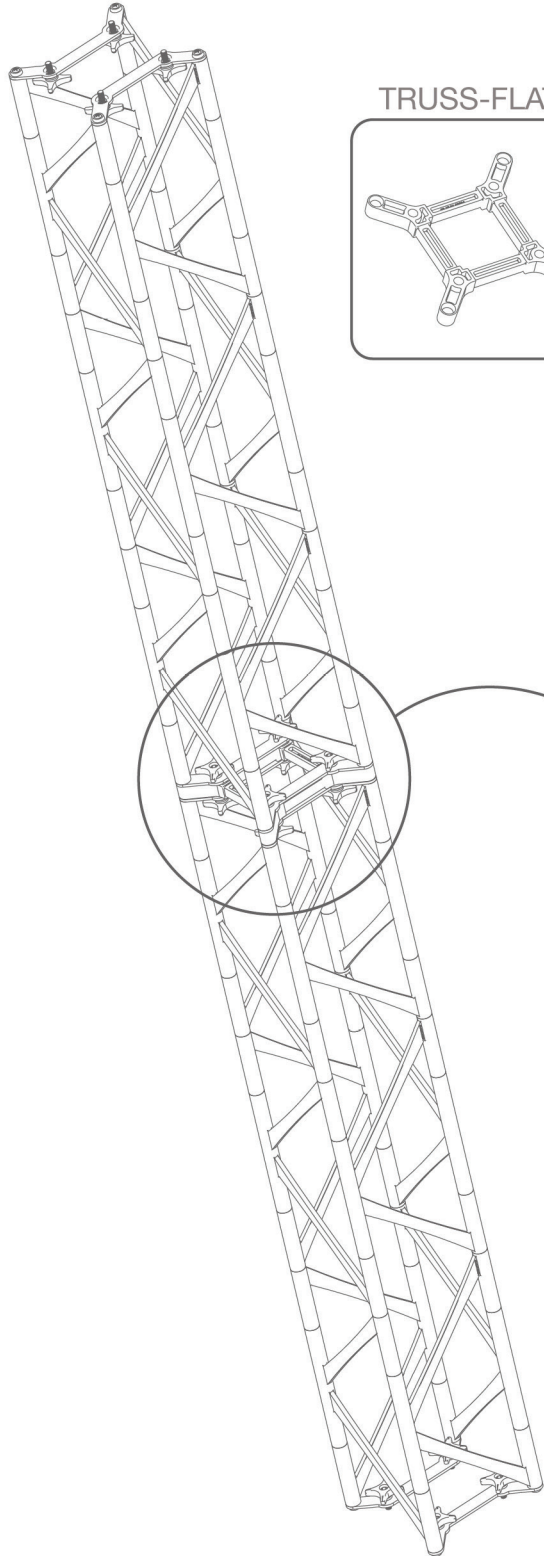

ORIGAMI SEG TRUSS ISLAND E

PRODUCT CATEGORY: ORIGAMI TRUSS

PRODUCT CODE: ORIGAMI3020-E

On Frame

OnGraphic

SET UP INSTRUCTIONS

FRONT

PERSPECTIVE

TRUSS LENGTH COLOR KEY

TRUSS-60CM

TRUSS-90CM

TRUSS-120CM

TRUSS-150CM

SET UP INSTRUCTIONS FLAT CONNECTOR

TRUSS-FLAT

TRUSS

SET UP INSTRUCTIONS SEG CHANNELS

SET UP INSTRUCTIONS SLAT WALL & SHELVES

TRUSS-SLAT

Step 1

Step 2

FLAT SHELF

ANGLED SHELF

SLATWALL