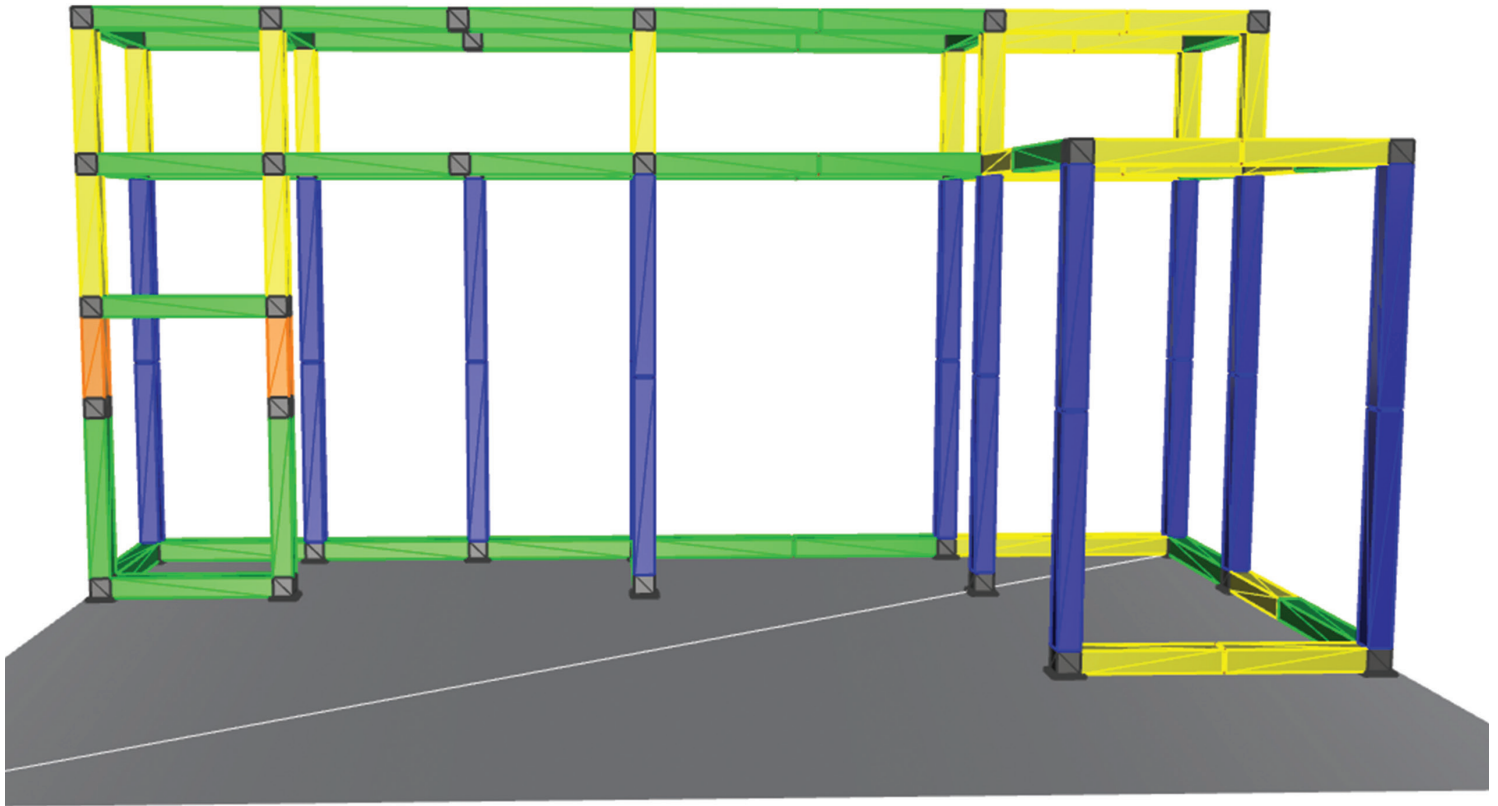

ORIGAMI SEG TRUSS ISLAND E

PRODUCT CATEGORY: ORIGAMI TRUSS

PRODUCT CODE: ORIGAMI3020-E

On Frame

OnGraphic

SET UP INSTRUCTIONS

FRONT

PERSPECTIVE

TRUSS LENGTH COLOR KEY

TRUSS-60CM

TRUSS-90CM

TRUSS-120CM

TRUSS-150CM

SET UP INSTRUCTIONS FLAT CONNECTOR

TRUSS-FLAT

TRUSS

SET UP INSTRUCTIONS SEG CHANNELS

SET UP INSTRUCTIONS SLAT WALL & SHELVES

TRUSS-SLAT

Step 1

Step 2

FLAT SHELF

ANGLED SHELF

SLATWALL