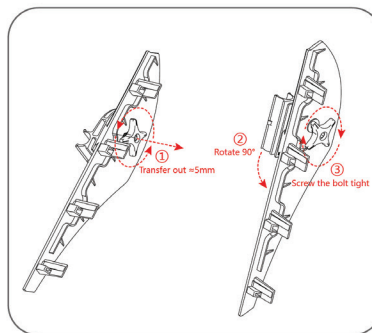

TRUSS LENGTH COLOR KEY

TRUSS-60CM

TRUSS-90CM

TRUSS-120CM

TRUSS-150CM

SET UP INSTRUCTIONS FLAT CONNECTOR

TRUSS-FLAT

TRUSS

SET UP INSTRUCTIONS SEG CHANNELS

SET UP INSTRUCTIONS SLAT WALL & SHELVES

TRUSS-SLAT

Step 1

Step 2

FLAT SHELF

ANGLED SHELF

SLATWALL