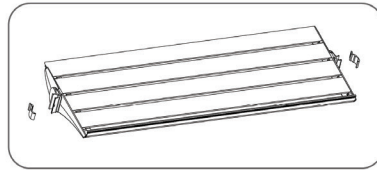

TRUSS LENGTH COLOR KEY

TRUSS-60CM

TRUSS-90CM

TRUSS-120CM

TRUSS-150CM

SET UP INSTRUCTIONS FLAT CONNECTOR

TRUSS-FLAT

TRUSS

SET UP INSTRUCTIONS SEG CHANNELS

SET UP INSTRUCTIONS SLAT WALL & SHELVES

TRUSS-SLAT

Step 1

Step 2

FLAT SHELF

ANGLED SHELF

SLATWALL