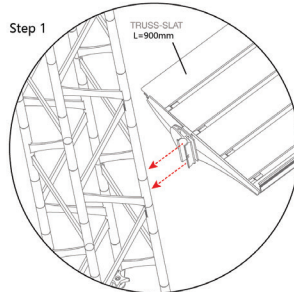

TRUSS LENGTH COLOR KEY

TRUSS-60CM

TRUSS-90CM

TRUSS-120CM

TRUSS-150CM

SET UP INSTRUCTIONS FLAT CONNECTOR

TRUSS-FLAT

TRUSS

SET UP INSTRUCTIONS SEG CHANNELS

SET UP INSTRUCTIONS SLAT WALL & SHELVES

TRUSS-SLAT

Step 1

Step 2

FLAT SHELF

ANGLED SHELF

SLATWALL