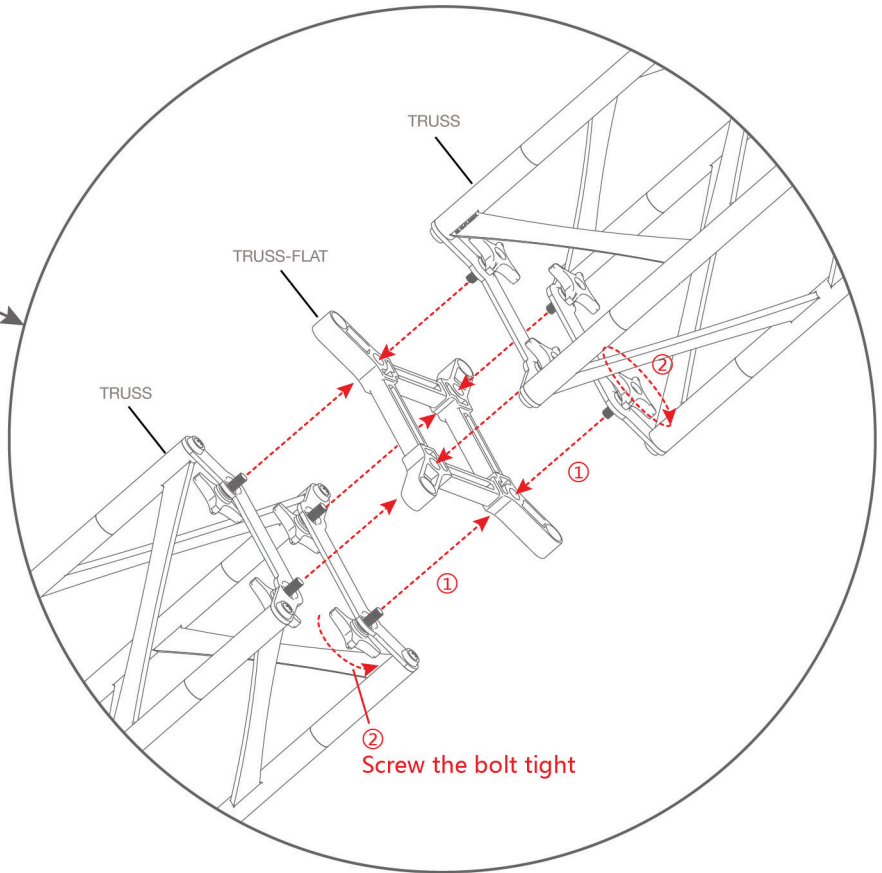

ORIGAMI SEG TRUSS ISLAND E

PRODUCT CATEGORY: ORIGAMI TRUSS

PRODUCT CODE: ORIGAMI3020-E

On Frame

OnGraphic

SET UP INSTRUCTIONS

FRONT

PERSPECTIVE

TRUSS LENGTH COLOR KEY

TRUSS-60CM

TRUSS-90CM

TRUSS-120CM

TRUSS-150CM

SET UP INSTRUCTIONS FLAT CONNECTOR

TRUSS-FLAT

TRUSS

SET UP INSTRUCTIONS SEG CHANNELS

SET UP INSTRUCTIONS SLAT WALL & SHELVES

TRUSS-SLAT

Step 1

Step 2

FLAT SHELF

ANGLED SHELF

SLATWALL