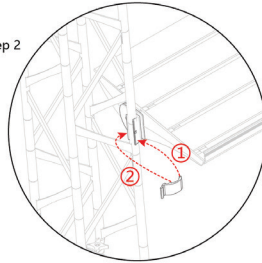

TRUSS LENGTH COLOR KEY

TRUSS-60CM

TRUSS-90CM

TRUSS-120CM

TRUSS-150CM

SET UP INSTRUCTIONS FLAT CONNECTOR

TRUSS-FLAT

TRUSS

SET UP INSTRUCTIONS SEG CHANNELS

SET UP INSTRUCTIONS SLAT WALL & SHELVES

TRUSS-SLAT

Step 1

Step 2

FLAT SHELF

ANGLED SHELF

SLATWALL