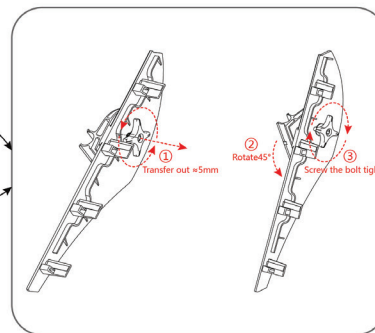

TRUSS LENGTH COLOR KEY

TRUSS-60CM

TRUSS-90CM

TRUSS-120CM

TRUSS-150CM

SET UP INSTRUCTIONS FLAT CONNECTOR

TRUSS-FLAT

TRUSS

SET UP INSTRUCTIONS SEG CHANNELS

SET UP INSTRUCTIONS SLAT WALL & SHELVES

TRUSS-SLAT

Step 1

Step 2

FLAT SHELF

ANGLED SHELF

SLATWALL