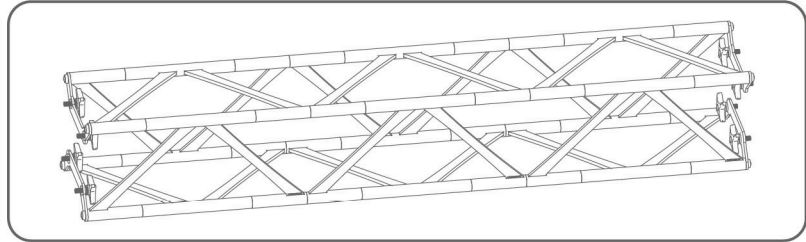

ORIGAMI SEG TRUSS ISLAND E

PRODUCT CATEGORY: ORIGAMI TRUSS

PRODUCT CODE: ORIGAMI3020-E

On Frame

OnGraphic

SET UP INSTRUCTIONS

FRONT

PERSPECTIVE

TRUSS LENGTH COLOR KEY

TRUSS-60CM

TRUSS-90CM

TRUSS-120CM

TRUSS-150CM

SET UP INSTRUCTIONS FLAT CONNECTOR

TRUSS-FLAT

TRUSS

SET UP INSTRUCTIONS SEG CHANNELS

SET UP INSTRUCTIONS SLAT WALL & SHELVES

TRUSS-SLAT

Step 1

Step 2

FLAT SHELF

ANGLED SHELF

SLATWALL