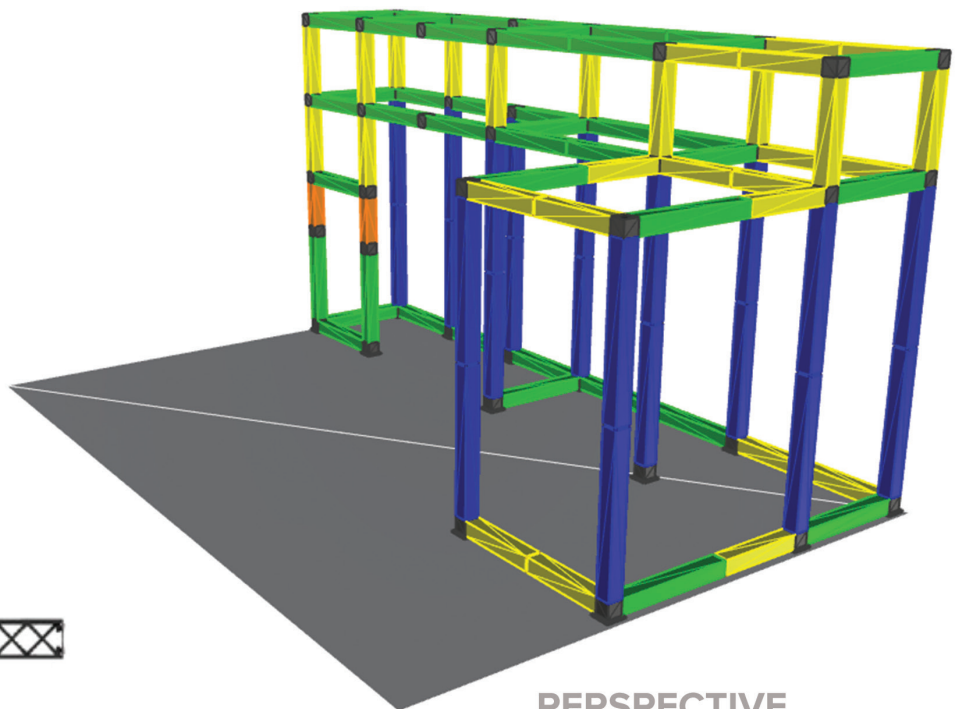

ORIGAMI SEG TRUSS ISLAND E

PRODUCT CATEGORY: ORIGAMI TRUSS

PRODUCT CODE: ORIGAMI3020-E

On Frame

OnGraphic

SET UP INSTRUCTIONS

FRONT

PERSPECTIVE

TRUSS LENGTH COLOR KEY

TRUSS-60CM

TRUSS-90CM

TRUSS-120CM

TRUSS-150CM

SET UP INSTRUCTIONS FLAT CONNECTOR

TRUSS-FLAT

TRUSS

SET UP INSTRUCTIONS SEG CHANNELS

SET UP INSTRUCTIONS SLAT WALL & SHELVES

TRUSS-SLAT

Step 1

Step 2

FLAT SHELF

ANGLED SHELF

SLATWALL