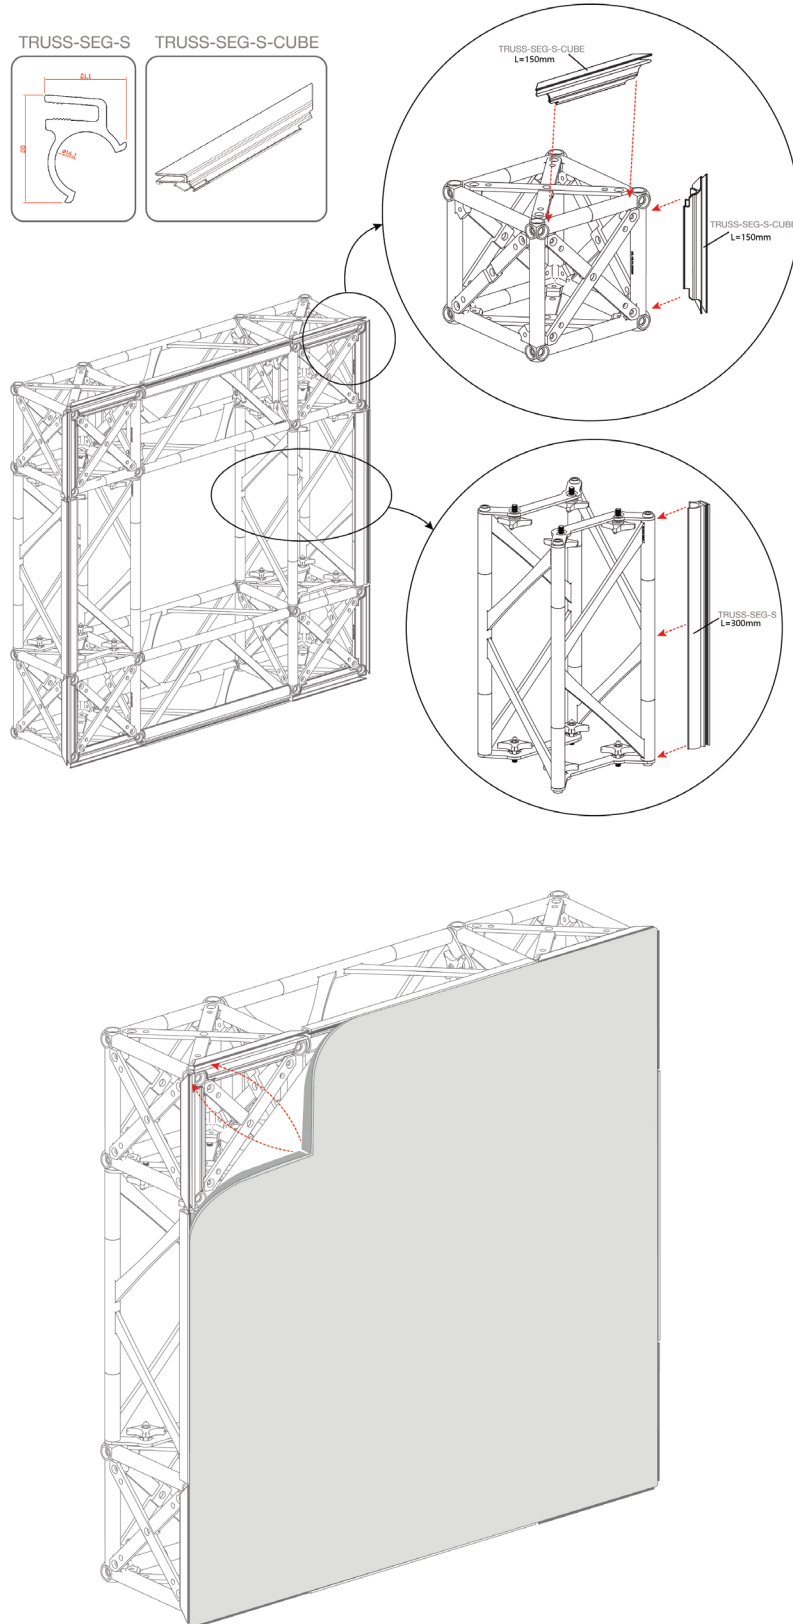

ORIGAMI SEG TRUSS ISLAND E

PRODUCT CATEGORY: ORIGAMI TRUSS

PRODUCT CODE: ORIGAMI3020-E

On Frame

OnGraphic

SET UP INSTRUCTIONS

FRONT

PERSPECTIVE

TRUSS LENGTH COLOR KEY

TRUSS-60CM

TRUSS-90CM

TRUSS-120CM

TRUSS-150CM

SET UP INSTRUCTIONS FLAT CONNECTOR

TRUSS-FLAT

TRUSS

SET UP INSTRUCTIONS SEG CHANNELS

SET UP INSTRUCTIONS SLAT WALL & SHELVES

TRUSS-SLAT

Step 1

Step 2

FLAT SHELF

ANGLED SHELF

SLATWALL