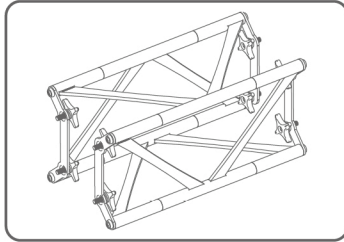

TRUSS-90CM

TRUSS-120CM

TRUSS-150CM

On Frame

OnGraphic

SET UP INSTRUCTIONS CUBE CONNECTOR

TRUSS-CUBE

TRUSS

SET UP INSTRUCTIONS FLAT CONNECTOR

TRUSS-FLAT

TRUSS

SET UP INSTRUCTIONS SEG CHANNELS

SET UP INSTRUCTIONS SLAT WALL & SHELVES

TRUSS-SLAT

Step 1

Step 2