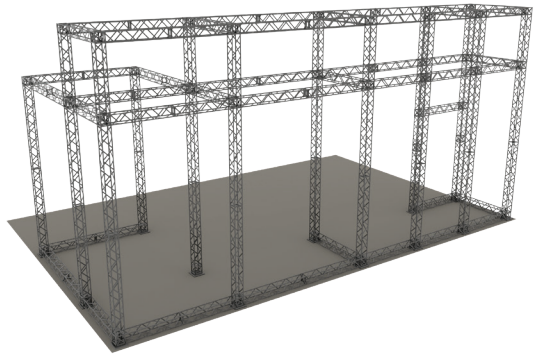

SILICONE EDGE GRAPHICS

PRODUCT DESCRIPTION

Introducing the Origami Truss System – where innovation meets elegance. This cutting-edge 6in x 6in folding truss redefines the dynamics of display systems, offering a portable and sophisticated solution that outshines traditional truss systems in every aspect.

DISPLAY DIMENSIONS	349.75"W x 152"D x 173.3"H
GRAPHIC SIZES	See Template Guide

GRAPHIC MATERIAL

Dye Sublimated Black & White Fabric`

GRAPHIC FINISHING

12mm x 3mm silicone beading is sewn around the perimeter of the fabric graphic. Silicone beading is hidden from view once installed.

DISPLAY CONSTRUCTION

Iron truss construction with durable black plastic coating

ORIGAMI SEG TRUSS ISLAND E

PRODUCT CATEGORY: ORIGAMI TRUSS
PRODUCT CODE: ORIGAMI3020-E

On Frame

OnGraphic

ORIGAMI SEG TRUSS ISLAND E