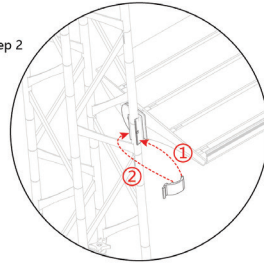

TRUSS-90CM

TRUSS-120CM

TRUSS-150CM

On Frame

OnGraphic

SET UP INSTRUCTIONS CUBE CONNECTOR

TRUSS-CUBE

TRUSS

SET UP INSTRUCTIONS FLAT CONNECTOR

TRUSS-FLAT

TRUSS

SET UP INSTRUCTIONS SEG CHANNELS

SET UP INSTRUCTIONS SLAT WALL & SHELVES

TRUSS-SLAT

Step 1

Step 2