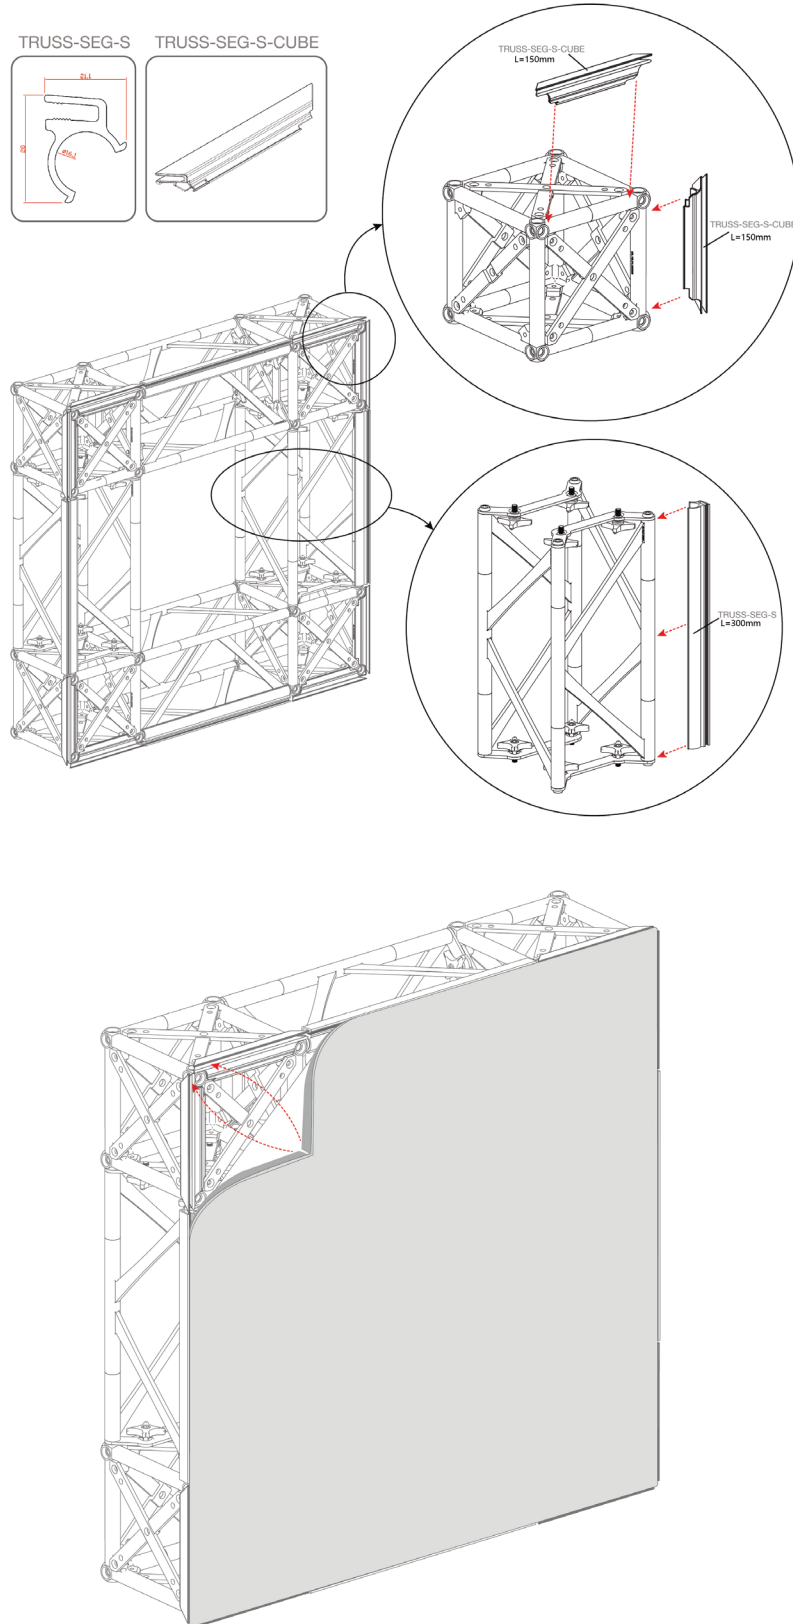

2. Stunning Silicone Edge Graphics (SEG):

Elevate your brand presence with vibrant and flawless Silicone Edge Graphics (SEG). Choose between single or double-sided displays that can be seamlessly integrated between the truss frame or fully wrapped around, ensuring your message captivates from all angles.

DISPLAY DIMENSIONS	349.75"W x 152"D x 173.3"H
GRAPHIC SIZES	See Template Guide

GRAPHIC MATERIAL

Dye Sublimated Black & White Fabric`

GRAPHIC FINISHING

12mm x 3mm silicone beading is sewn around the perimeter of the fabric graphic. Silicone beading is hidden from view once installed.

SET UP INSTRUCTIONS FLAT CONNECTOR

TRUSS-FLAT

TRUSS

SET UP INSTRUCTIONS SEG CHANNELS

SET UP INSTRUCTIONS SLAT WALL & SHELVES

TRUSS-SLAT

Step 1

Step 2

FLAT SHELF

ANGLED SHELF

SLATWALL