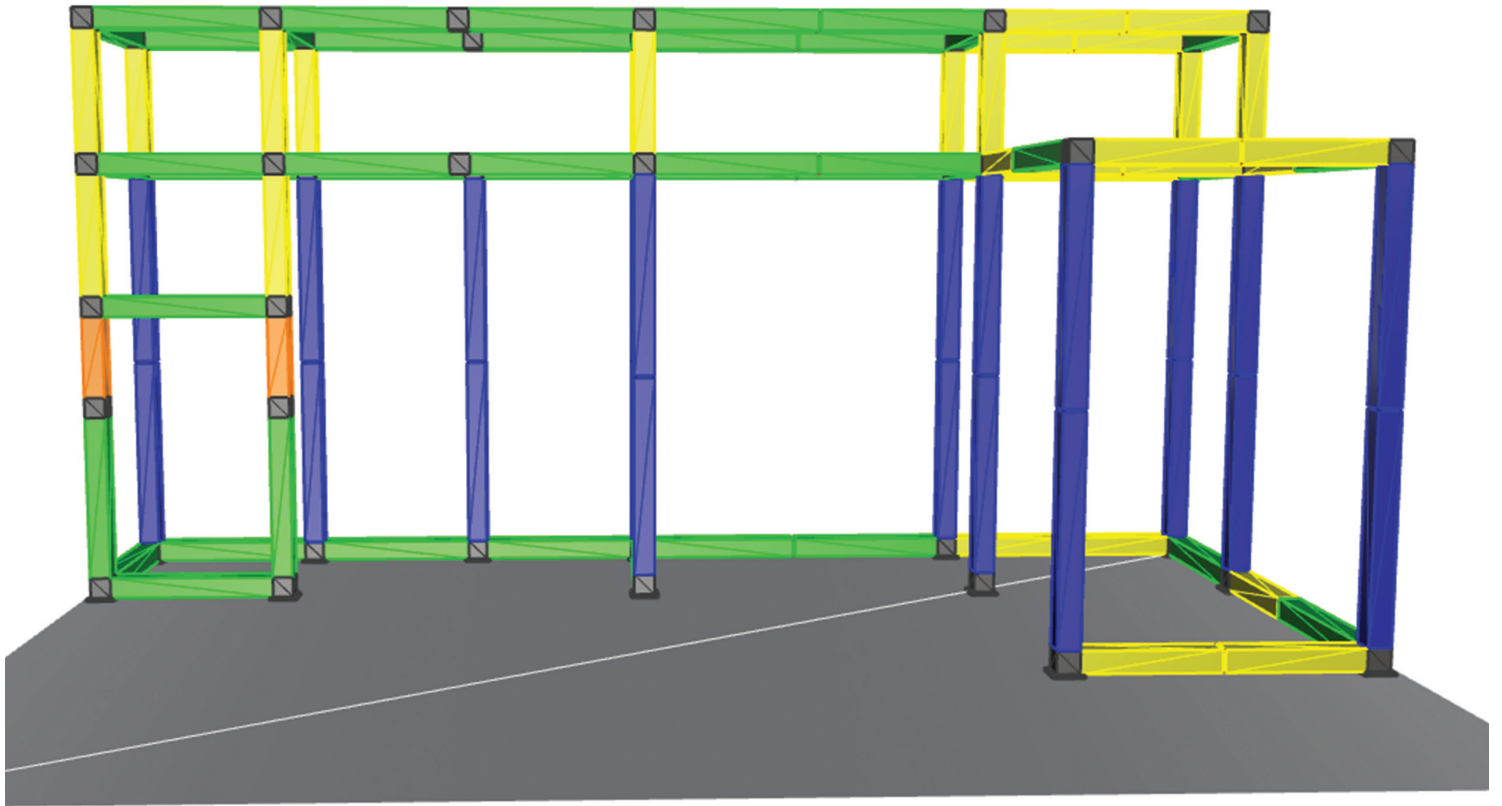

ORIGAMI SEG TRUSS ISLAND E

PRODUCT CATEGORY: ORIGAMI TRUSS
PRODUCT CODE: ORIGAMI3020-E

On Frame

OnGraphic

SET UP INSTRUCTIONS

FRONT