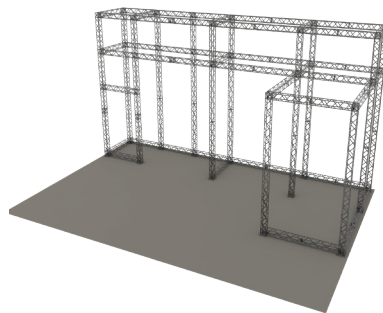

ORIGAMI SEG TRUSS ISLAND E

PRODUCT CATEGORY: ORIGAMI TRUSS

PRODUCT CODE: ORIGAMI3020-E

On Frame

OnGraphic

TRUSS FOLDED

TRUSS CUBE CONNECTOR

TRUSS FLAT CONNECTOR

SILICONE EDGE GRAPHICS

PRODUCT DESCRIPTION

Introducing the Origami Truss System – where innovation meets elegance. This cutting-edge 6in x 6in folding truss redefines the dynamics of display systems, offering a portable and sophisticated solution that outshines traditional truss systems in every aspect.

2. Stunning Silicone Edge Graphics (SEG):

Elevate your brand presence with vibrant and flawless Silicone Edge Graphics (SEG). Choose between single or double-sided displays that can be seamlessly integrated between the truss frame or fully wrapped around, ensuring your message captivates from all angles.

FRONT MOUNT: GRAPHIC INSTALLS ON FRONT OF FRAME
REVERSE MOUNT: GRAPHIC INSTALLS ON BACKSIDE OF FRAME W/GRAPHIC FACING FORWARD

MATCH TEMPLATE PANEL # TO CORRESPONDING # ON THE FRAME ABOVE

ORIGAMI SEG TRUSS ISLAND E