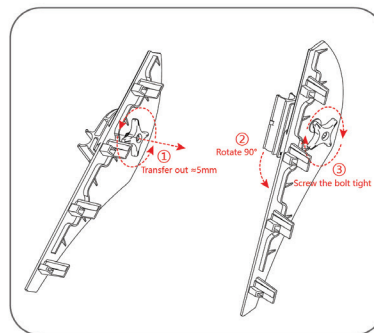

SET UP INSTRUCTIONS SLAT WALL & SHELVES

TRUSS-SLAT

Step 1

Step 2

SLATWALL