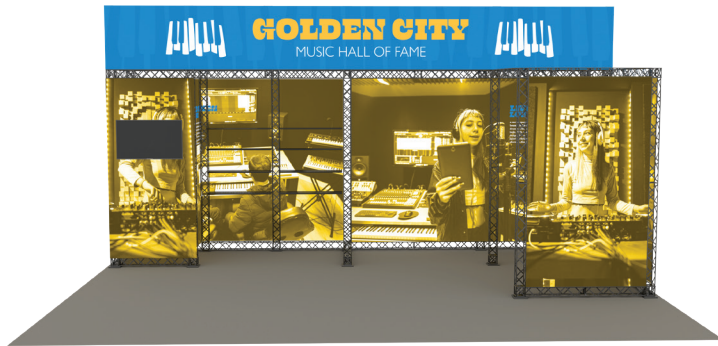

ORIGAMI SEG TRUSS ISLAND E

PRODUCT CATEGORY: ORIGAMI TRUSS

PRODUCT CODE: ORIGAMI3020-E

On Frame

OnGraphic

TRUSS FOLDED