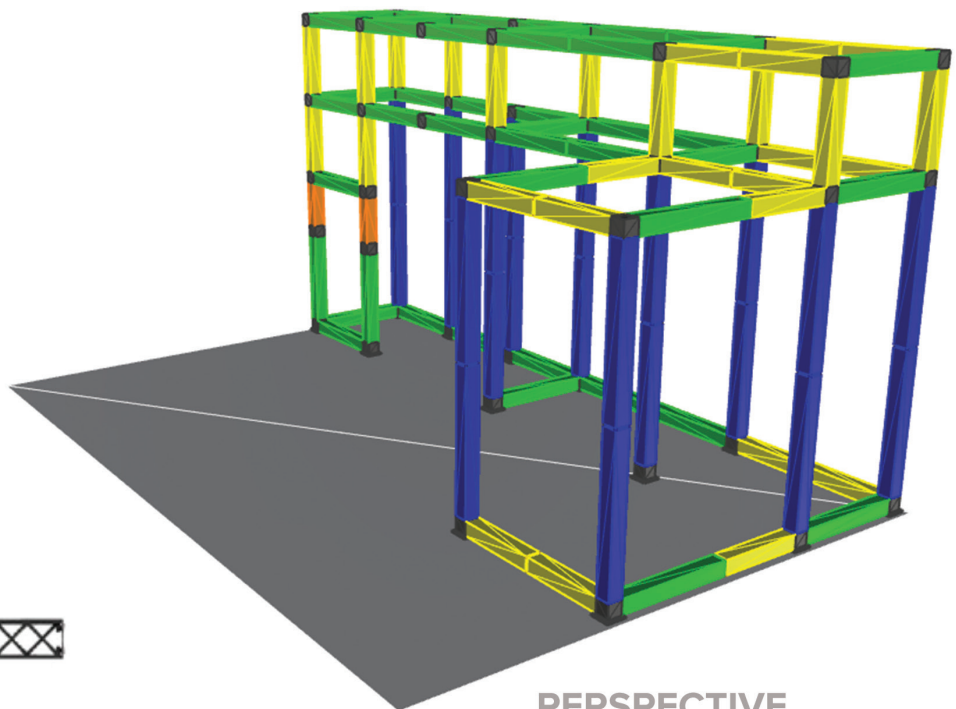

PERSPECTIVE

TRUSS LENGTH COLOR KEY

TRUSS-60CM

TRUSS-90CM

TRUSS-120CM

TRUSS-150CM