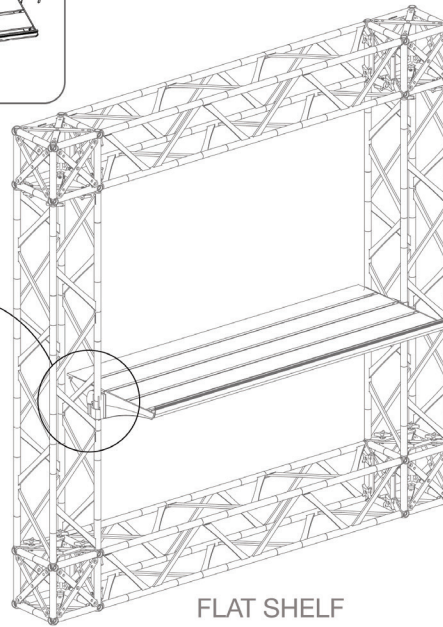

TRUSS-90CM

TRUSS-120CM

TRUSS-150CM

On Frame

OnGraphic

SET UP INSTRUCTIONS CUBE CONNECTOR

TRUSS-CUBE

TRUSS

SET UP INSTRUCTIONS FLAT CONNECTOR

TRUSS-FLAT

TRUSS

SET UP INSTRUCTIONS SEG CHANNELS

SET UP INSTRUCTIONS SLAT WALL & SHELVES

TRUSS-SLAT

Step 1

Step 2

FLAT SHELF

ANGLED SHELF

SLATWALL