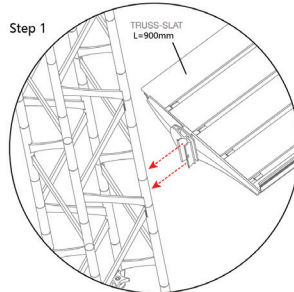

TRUSS-90CM

TRUSS-120CM

TRUSS-150CM

On Frame

OnGraphic

SET UP INSTRUCTIONS CUBE CONNECTOR

TRUSS-CUBE

TRUSS

SET UP INSTRUCTIONS FLAT CONNECTOR

TRUSS-FLAT

TRUSS

SET UP INSTRUCTIONS SEG CHANNELS

SET UP INSTRUCTIONS SLAT WALL & SHELVES

TRUSS-SLAT

Step 1

Step 2

FLAT SHELF

ANGLED SHELF

SLATWALL