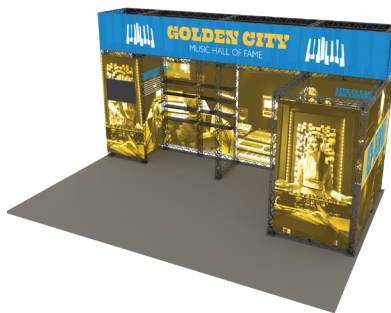

ORIGAMI SEG TRUSS ISLAND E

PRODUCT CATEGORY: ORIGAMI TRUSS

PRODUCT CODE: ORIGAMI3020-E

On Frame

OnGraphic

TRUSS FOLDED