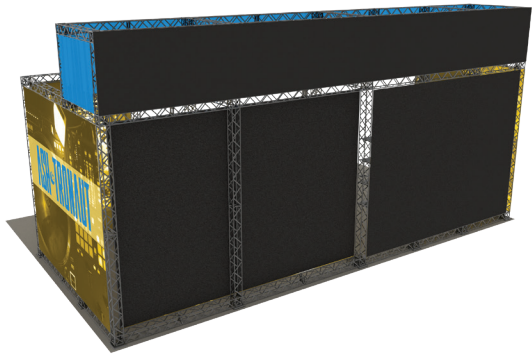

ORIGAMI SEG TRUSS ISLAND E

PRODUCT CATEGORY: ORIGAMI TRUSS
PRODUCT CODE: ORIGAMI3020-E

On Frame

OnGraphic