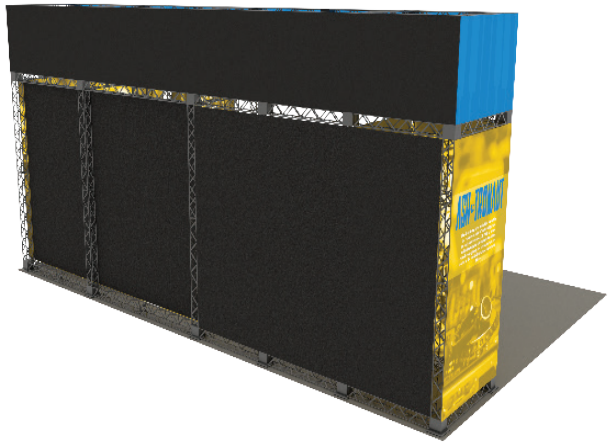

SILICONE EDGE GRAPHICS

PRODUCT DESCRIPTION

Introducing the Origami Truss System – where innovation meets elegance. This cutting-edge 6in x 6in folding truss redefines the dynamics of display systems, offering a portable and sophisticated solution that outshines traditional truss systems in every aspect.

2. Stunning Silicone Edge Graphics (SEG):

Elevate your brand presence with vibrant and flawless Silicone Edge Graphics (SEG). Choose between single or double-sided displays that can be seamlessly integrated between the truss frame or fully wrapped around, ensuring your message captivates from all angles.

DISPLAY DIMENSIONS	349.75"W x 152"D x 173.3"H
GRAPHIC SIZES	See Template Guide

GRAPHIC MATERIAL

Dye Sublimated Black & White Fabric`

GRAPHIC FINISHING

12mm x 3mm silicone beading is sewn around the perimeter of the fabric graphic. Silicone beading is hidden from view once installed.

DISPLAY CONSTRUCTION

Iron truss construction with durable black plastic coating

ORIGAMI SEG TRUSS ISLAND E

PRODUCT CATEGORY: ORIGAMI TRUSS
PRODUCT CODE: ORIGAMI3020-E

On Frame

OnGraphic

ORIGAMI SEG TRUSS ISLAND E