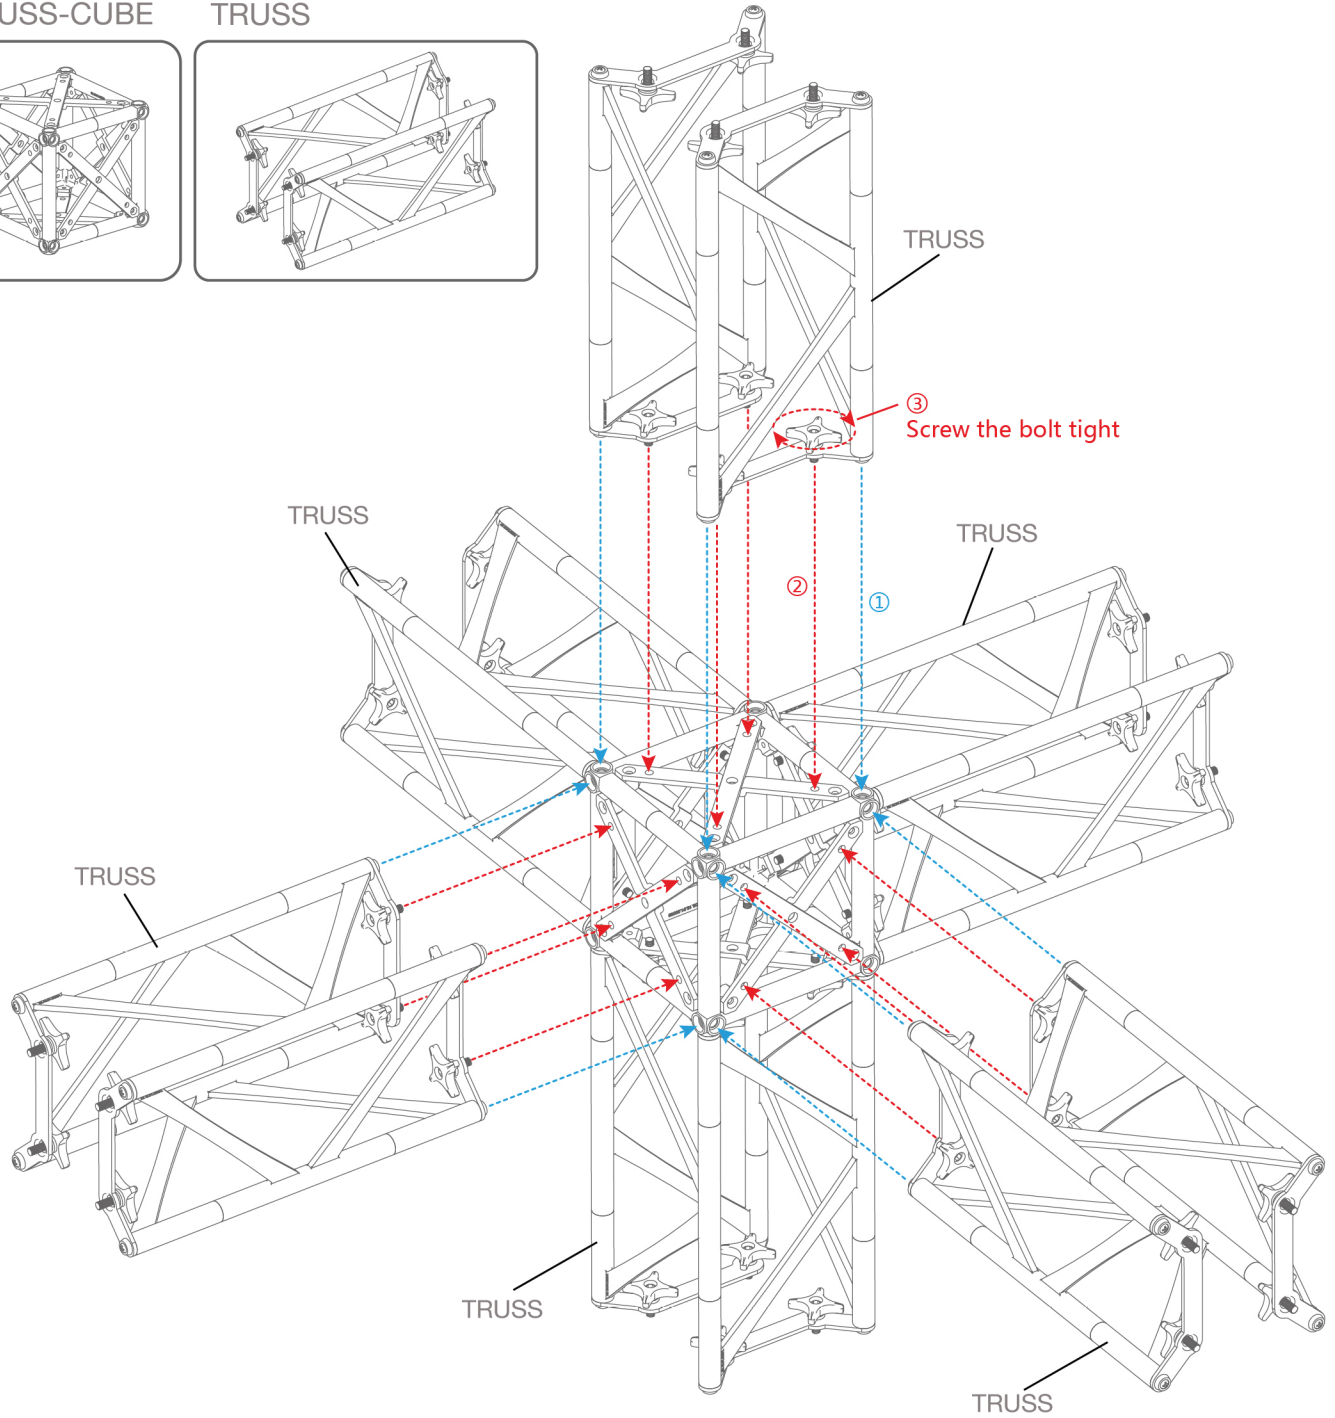

TRUSS-90CM

TRUSS-120CM

TRUSS-150CM

On Frame

OnGraphic

SET UP INSTRUCTIONS CUBE CONNECTOR

TRUSS-CUBE

TRUSS

SET UP INSTRUCTIONS FLAT CONNECTOR

TRUSS-FLAT

TRUSS

SET UP INSTRUCTIONS SEG CHANNELS

SET UP INSTRUCTIONS SLAT WALL & SHELVES

TRUSS-SLAT

Step 1

Step 2