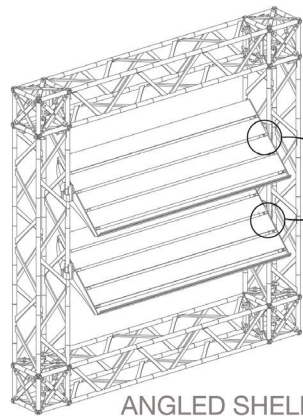

TRUSS-90CM

TRUSS-120CM

TRUSS-150CM

On Frame

OnGraphic

SET UP INSTRUCTIONS CUBE CONNECTOR

TRUSS-CUBE

TRUSS

SET UP INSTRUCTIONS FLAT CONNECTOR

TRUSS-FLAT

TRUSS

SET UP INSTRUCTIONS SEG CHANNELS

SET UP INSTRUCTIONS SLAT WALL & SHELVES

TRUSS-SLAT

Step 1

Step 2

FLAT SHELF

ANGLED SHELF

SLATWALL