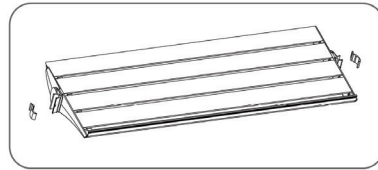

TRUSS-90CM

TRUSS-120CM

TRUSS-150CM

On Frame

OnGraphic

SET UP INSTRUCTIONS CUBE CONNECTOR

TRUSS-CUBE

TRUSS

SET UP INSTRUCTIONS FLAT CONNECTOR

TRUSS-FLAT

TRUSS

SET UP INSTRUCTIONS SEG CHANNELS

SET UP INSTRUCTIONS SLAT WALL & SHELVES

TRUSS-SLAT

Step 1

Step 2

FLAT SHELF

ANGLED SHELF

SLATWALL