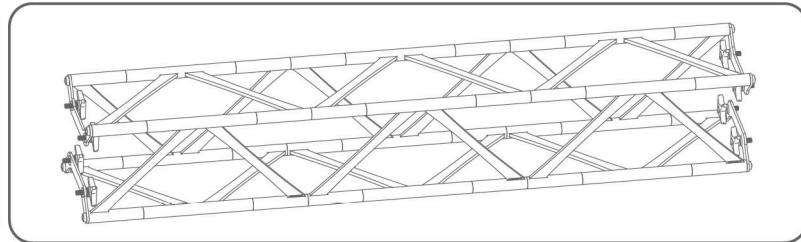

TRUSS-90CM

TRUSS-120CM

TRUSS-150CM

On Frame

OnGraphic

SET UP INSTRUCTIONS CUBE CONNECTOR

TRUSS-CUBE

TRUSS

SET UP INSTRUCTIONS FLAT CONNECTOR

TRUSS-FLAT

TRUSS

SET UP INSTRUCTIONS SEG CHANNELS

SET UP INSTRUCTIONS SLAT WALL & SHELVES

TRUSS-SLAT

Step 1

Step 2