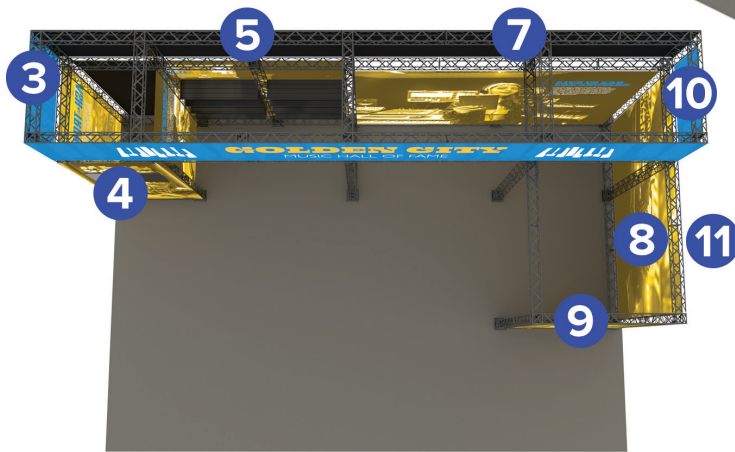

ORIGAMI SEG TRUSS ISLAND E

PRODUCT CATEGORY: ORIGAMI TRUSS

PRODUCT CODE: ORIGAMI3020-E

On Frame

OnGraphic

TEMPLATE & GRAPHIC INSTALL GUIDE

OVERHEAD VIEW LISTS BOTTOM LEVEL FRAMES ONLY

- | | |
|-----------------------------------|--|
| 1. FRONT MOUNT (HEADER END CAP) | 7. FRONT MOUNT |
| 2. FRONT MOUNT (HEADER FRONT) | 8. REVERSE MOUNT (INDSIDE ROOM) |
| 3. FRONT MOUNT | 9. FRONT MOUNT (LIGHTBOX-DOUBLE SIDED) |
| 4. FRONT MOUNT (W/MONITOR MOUNT) | 10. FRONT MOUNT (HEADER END CAP) |
| 5. REVERSE MOUNT (BEHIND SHELVES) | 11. FRONT MOUNT (OUTER ROOM WALL) |
| 6. FRONT MOUNT (HEADER BACK) | |