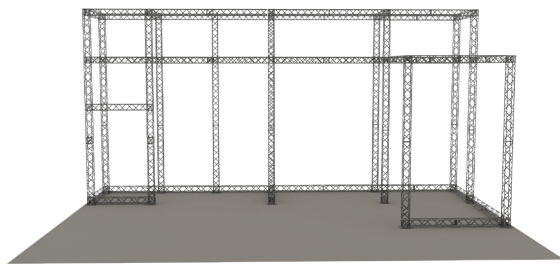

ORIGAMI SEG TRUSS ISLAND E

PRODUCT CATEGORY: ORIGAMI TRUSS

PRODUCT CODE: ORIGAMI3020-E

On Frame

OnGraphic

TRUSS FOLDED

TRUSS CUBE CONNECTOR

TRUSS FLAT CONNECTOR

SILICONE EDGE GRAPHICS

PRODUCT DESCRIPTION

Introducing the Origami Truss System – where innovation meets elegance. This cutting-edge 6in x 6in folding truss redefines the dynamics of display systems, offering a portable and sophisticated solution that outshines traditional truss systems in every aspect.

Key Features:

1. Portable Origami Design:

Unleash the power of portability with our Origami Truss System. Unlike conventional truss systems, this folding design ensures easy transportation and quick assembly without compromising on structural integrity.

2. Stunning Silicone Edge Graphics (SEG):

Elevate your brand presence with vibrant and flawless Silicone Edge Graphics (SEG). Choose between single or double-sided displays that can be seamlessly integrated between the truss frame or fully wrapped around, ensuring your message captivates from all angles.