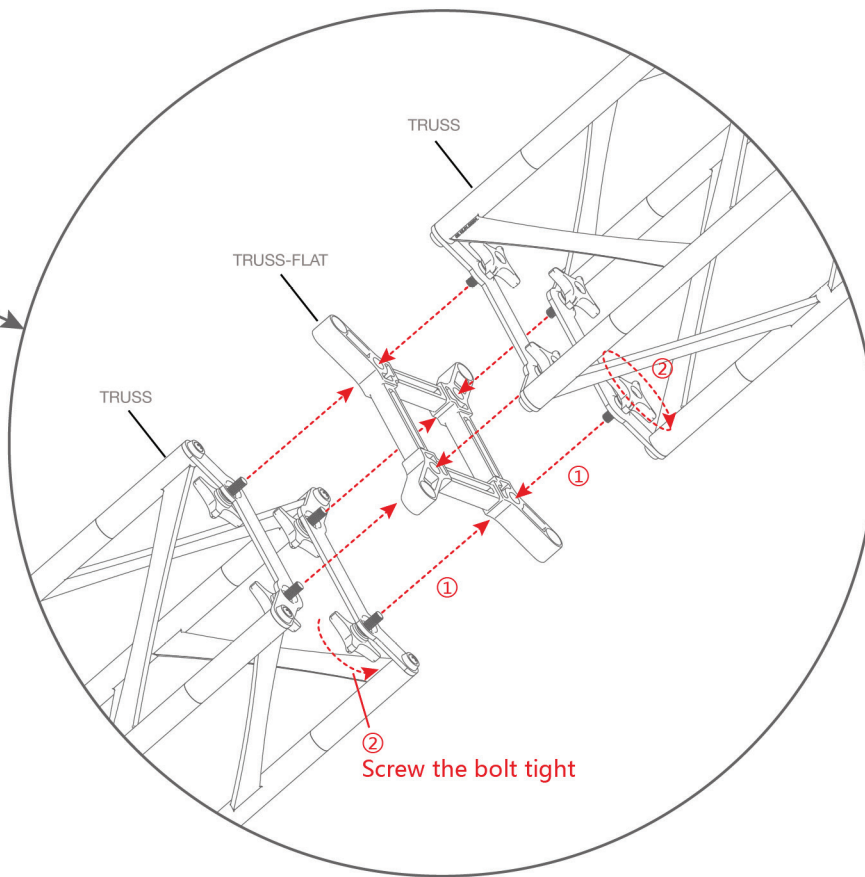

TRUSS-90CM

TRUSS-120CM

TRUSS-150CM

On Frame

OnGraphic

SET UP INSTRUCTIONS CUBE CONNECTOR

TRUSS-CUBE

TRUSS

SET UP INSTRUCTIONS FLAT CONNECTOR

TRUSS-FLAT

TRUSS

SET UP INSTRUCTIONS SEG CHANNELS

SET UP INSTRUCTIONS SLAT WALL & SHELVES

TRUSS-SLAT

Step 1

Step 2