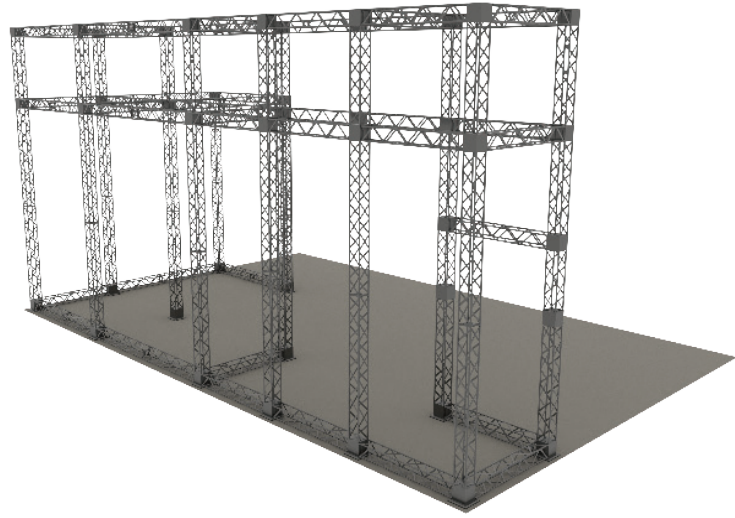

SILICONE EDGE GRAPHICS

PRODUCT DESCRIPTION

Introducing the Origami Truss System – where innovation meets elegance. This cutting-edge 6in x 6in folding truss redefines the dynamics of display systems, offering a portable and sophisticated solution that outshines traditional truss systems in every aspect.

DISPLAY DIMENSIONS	349.75"W x 152"D x 173.3"H
GRAPHIC SIZES	See Template Guide

GRAPHIC MATERIAL

Dye Sublimated Black & White Fabric`

GRAPHIC FINISHING

12mm x 3mm silicone beading is sewn around the perimeter of the fabric graphic. Silicone beading is hidden from view once installed.

DISPLAY CONSTRUCTION

Iron truss construction with durable black plastic coating

ORIGAMI SEG TRUSS ISLAND E

PRODUCT CATEGORY: ORIGAMI TRUSS
PRODUCT CODE: ORIGAMI3020-E

On Frame

OnGraphic

ORIGAMI SEG TRUSS ISLAND E