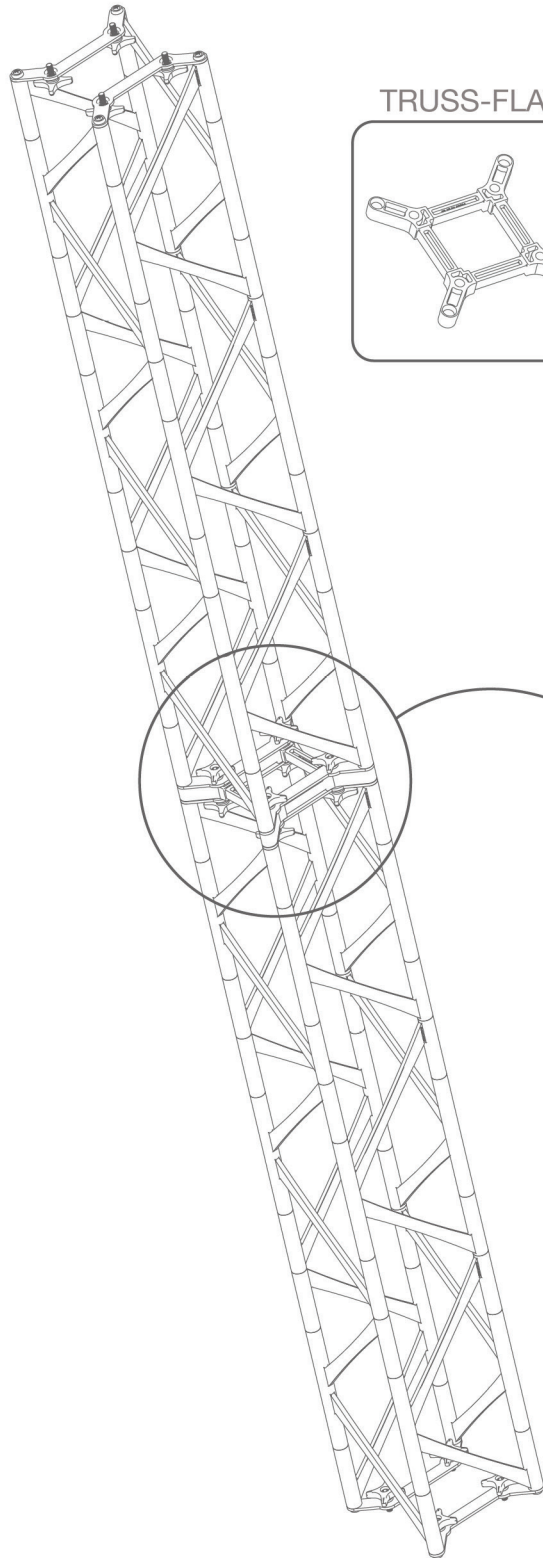

TRUSS-90CM

TRUSS-120CM

TRUSS-150CM

On Frame

OnGraphic

SET UP INSTRUCTIONS CUBE CONNECTOR

TRUSS-CUBE

TRUSS

SET UP INSTRUCTIONS FLAT CONNECTOR

TRUSS-FLAT

TRUSS

SET UP INSTRUCTIONS SEG CHANNELS

SET UP INSTRUCTIONS SLAT WALL & SHELVES

TRUSS-SLAT

Step 1

Step 2