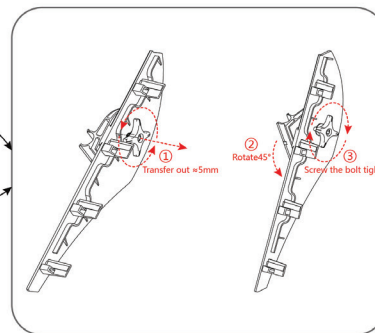

SET UP INSTRUCTIONS SLAT WALL & SHELVES

TRUSS-SLAT

Step 1

Step 2

SLATWALL