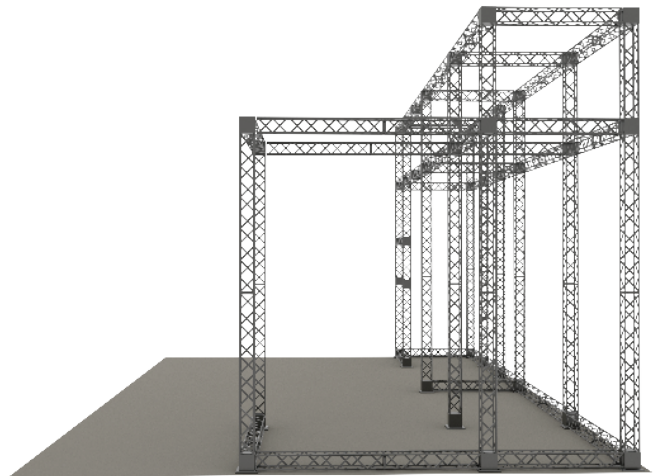

SILICONE EDGE GRAPHICS

PRODUCT DESCRIPTION

Introducing the Origami Truss System – where innovation meets elegance. This cutting-edge 6in x 6in folding truss redefines the dynamics of display systems, offering a portable and sophisticated solution that outshines traditional truss systems in every aspect.

DISPLAY DIMENSIONS	349.75"W x 152"D x 173.3"H
GRAPHIC SIZES	See Template Guide

GRAPHIC MATERIAL

Dye Sublimated Black & White Fabric`

GRAPHIC FINISHING

12mm x 3mm silicone beading is sewn around the perimeter of the fabric graphic. Silicone beading is hidden from view once installed.

DISPLAY CONSTRUCTION

Iron truss construction with durable black plastic coating

ORIGAMI SEG TRUSS ISLAND E

PRODUCT CATEGORY: ORIGAMI TRUSS
PRODUCT CODE: ORIGAMI3020-E

On Frame

OnGraphic

ORIGAMI SEG TRUSS ISLAND E