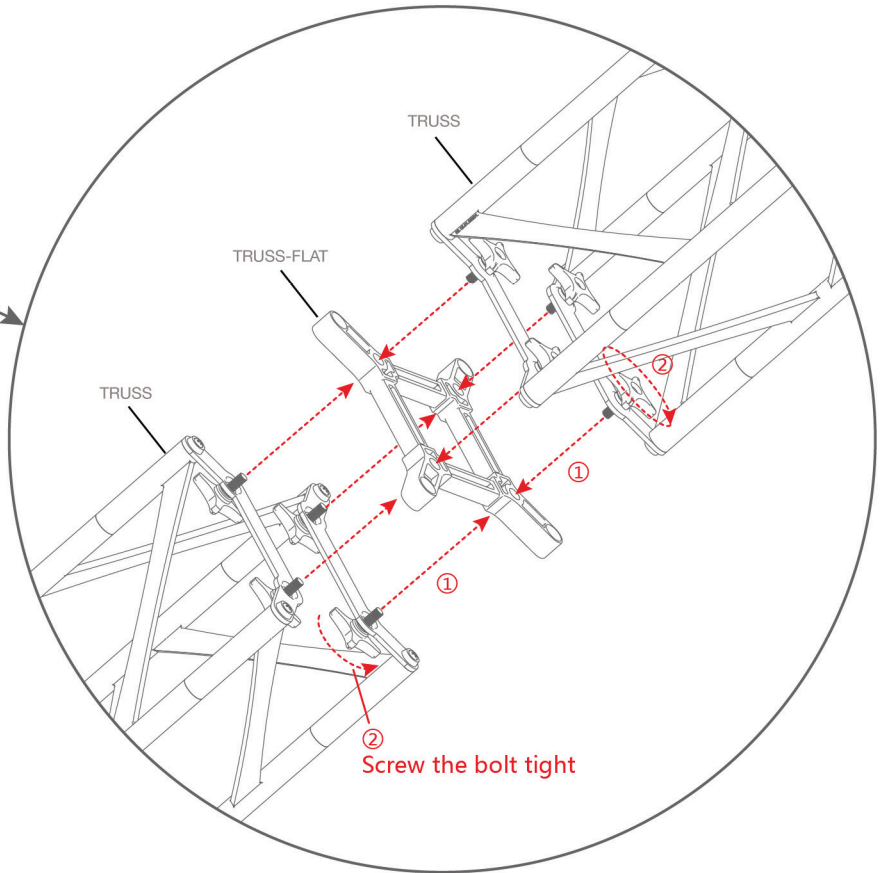

ORIGAMI SEG TRUSS ISLAND F

PRODUCT CATEGORY: ORIGAMI TRUSS

PRODUCT CODE: ORIGAMI3020-F

On Frame

OnGraphic

SET UP INSTRUCTIONS

TRUSS LENGTH COLOR KEY

TRUSS-60CM

TRUSS-90CM

TRUSS-120CM

TRUSS-150CM

SET UP INSTRUCTIONS CUBE CONNECTOR

TRUSS-CUBE

TRUSS

SET UP INSTRUCTIONS FLAT CONNECTOR

TRUSS-FLAT

TRUSS

SET UP INSTRUCTIONS SEG CHANNELS