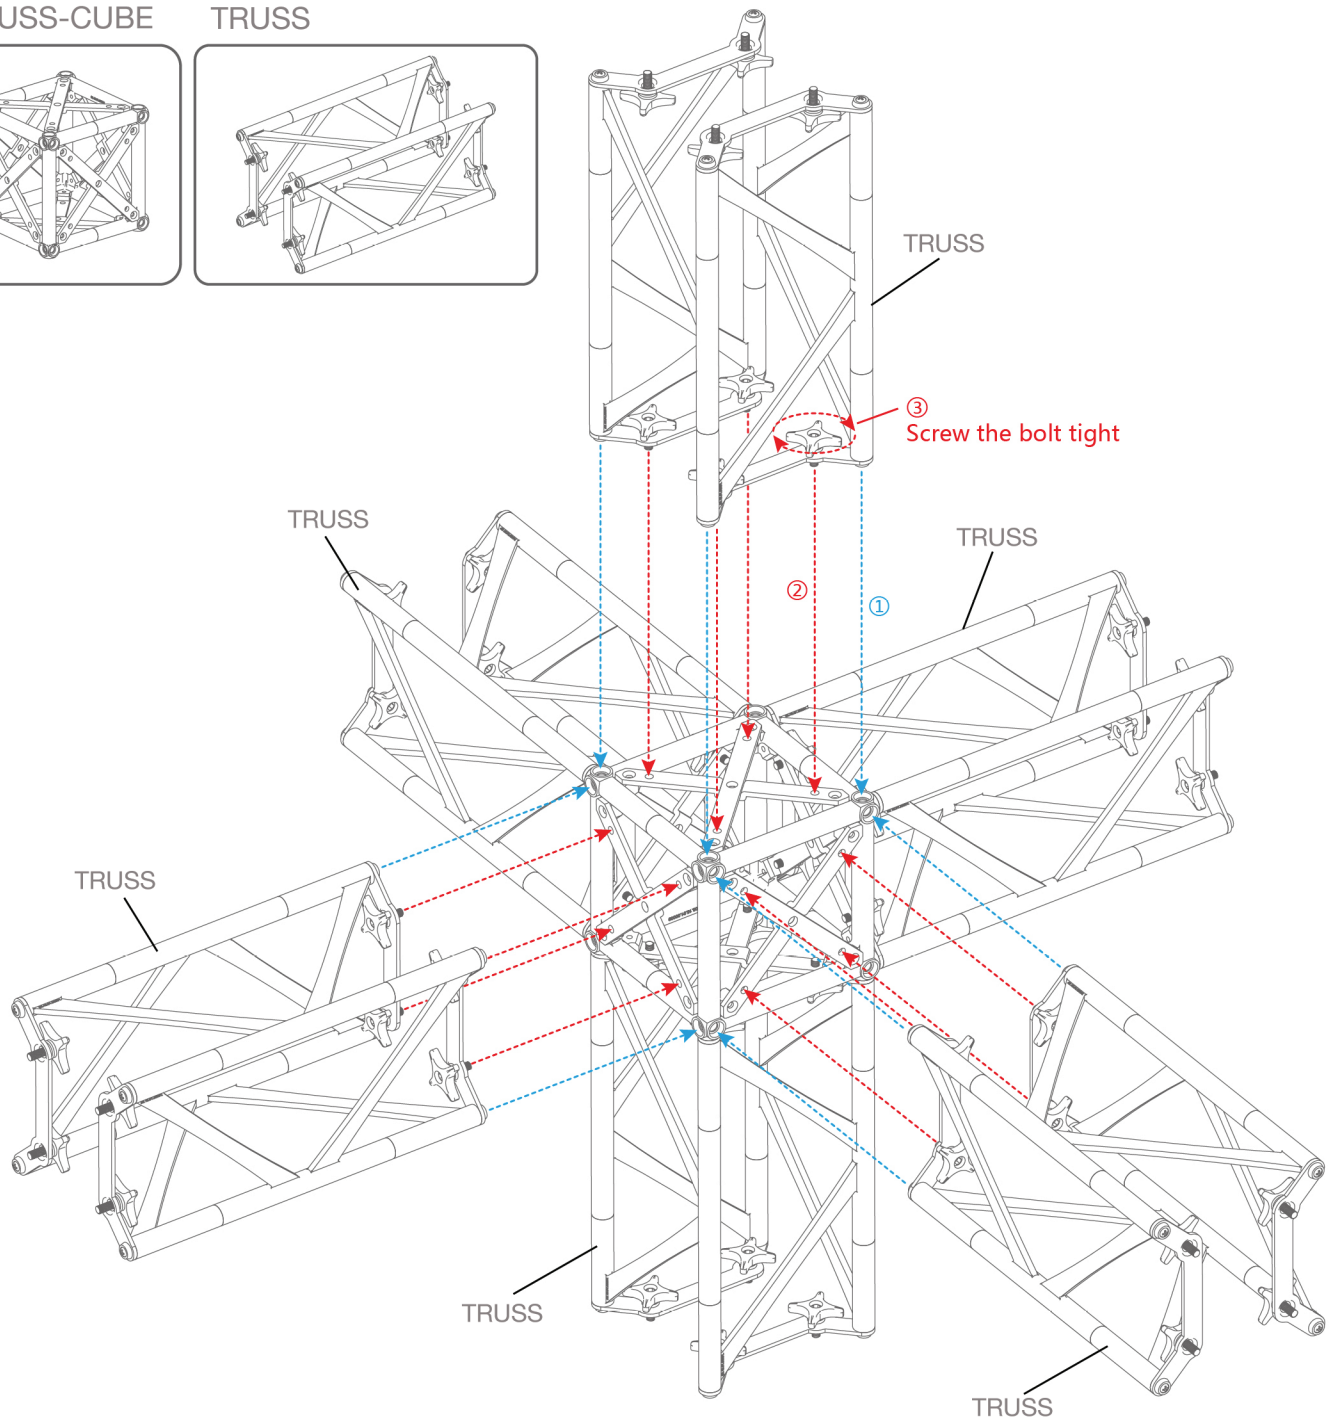

ORIGAMI SEG TRUSS ISLAND F

PRODUCT CATEGORY: ORIGAMI TRUSS

PRODUCT CODE: ORIGAMI3020-F

On Frame

OnGraphic

SET UP INSTRUCTIONS

TRUSS LENGTH COLOR KEY

TRUSS-60CM

TRUSS-90CM

TRUSS-120CM

TRUSS-150CM

SET UP INSTRUCTIONS CUBE CONNECTOR

TRUSS-CUBE

TRUSS

SET UP INSTRUCTIONS FLAT CONNECTOR

TRUSS-FLAT

TRUSS

SET UP INSTRUCTIONS SEG CHANNELS