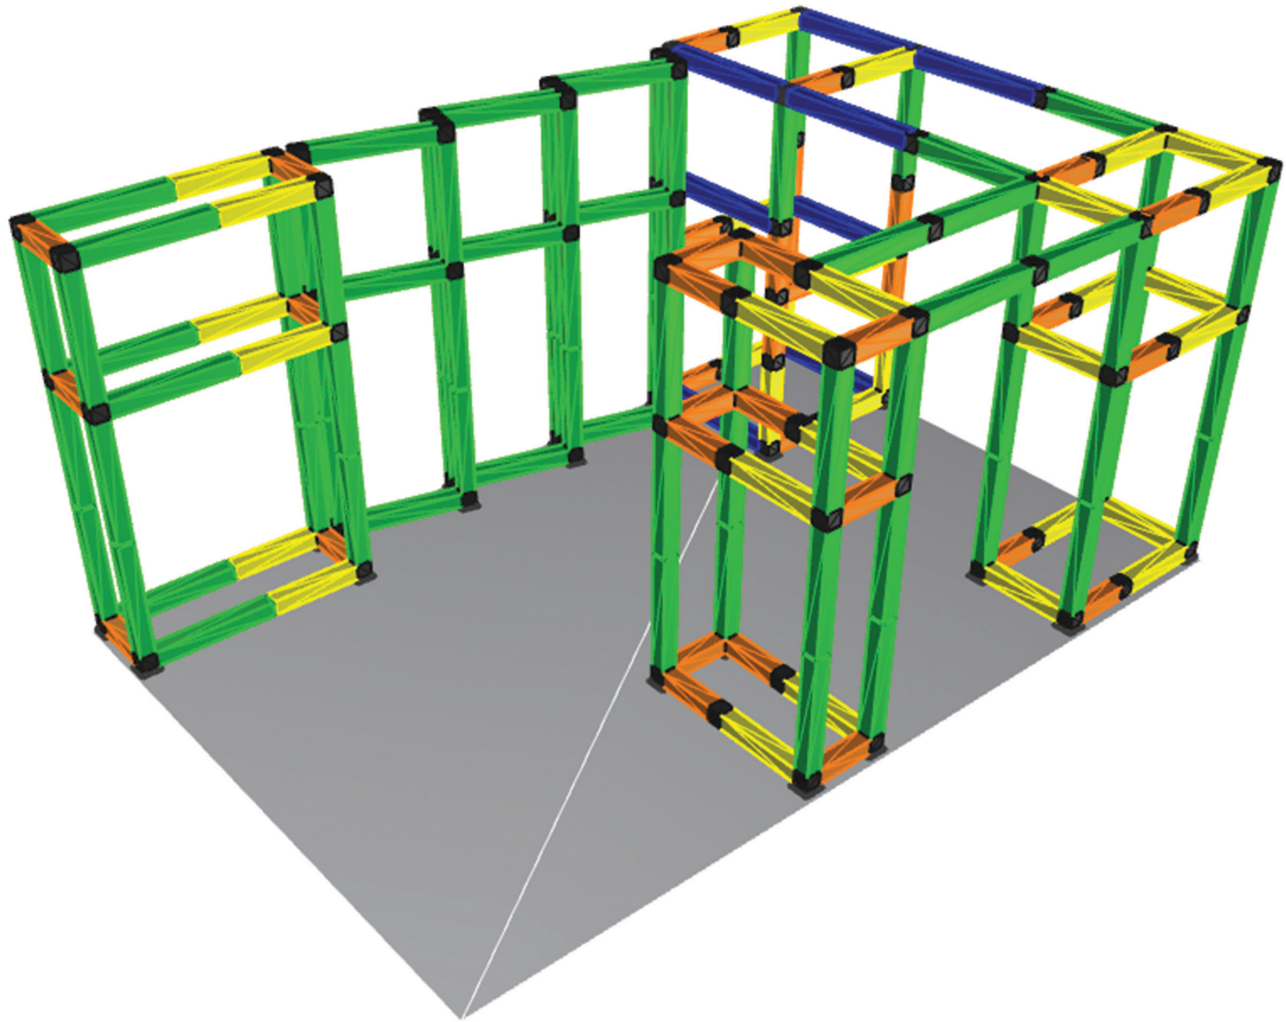

ORIGAMI SEG TRUSS ISLAND F

PRODUCT CATEGORY: ORIGAMI TRUSS

PRODUCT CODE: ORIGAMI3020-F

On Frame

OnGraphic

SET UP INSTRUCTIONS

TRUSS LENGTH COLOR KEY

TRUSS-60CM

TRUSS-90CM

TRUSS-120CM

TRUSS-150CM

SET UP INSTRUCTIONS CUBE CONNECTOR

TRUSS-CUBE

TRUSS

SET UP INSTRUCTIONS FLAT CONNECTOR

TRUSS-FLAT

TRUSS

SET UP INSTRUCTIONS SEG CHANNELS