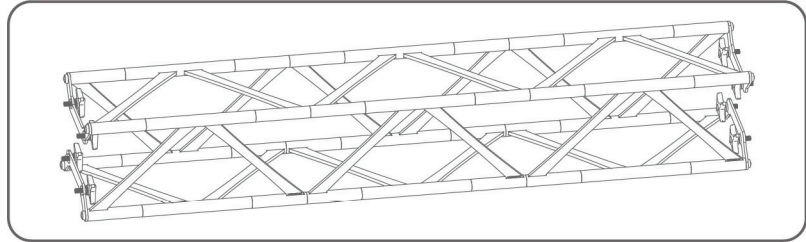

ORIGAMI SEG TRUSS ISLAND F

PRODUCT CATEGORY: ORIGAMI TRUSS

PRODUCT CODE: ORIGAMI3020-F

On Frame

OnGraphic

SET UP INSTRUCTIONS

TRUSS LENGTH COLOR KEY

TRUSS-60CM

TRUSS-90CM

TRUSS-120CM

TRUSS-150CM

SET UP INSTRUCTIONS CUBE CONNECTOR

TRUSS-CUBE

TRUSS

SET UP INSTRUCTIONS FLAT CONNECTOR

TRUSS-FLAT

TRUSS

SET UP INSTRUCTIONS SEG CHANNELS