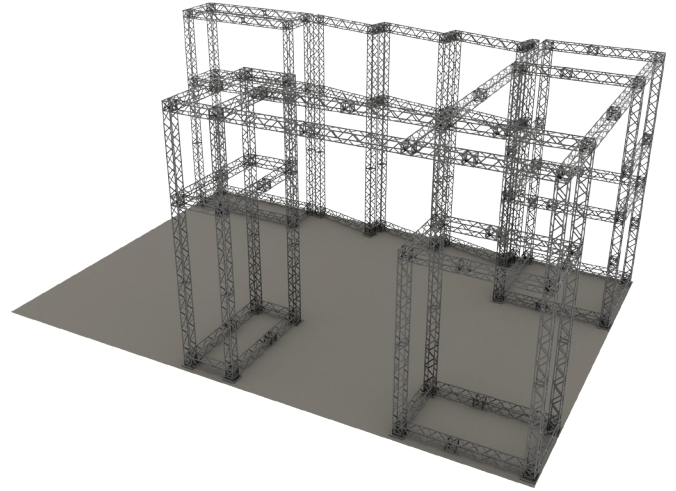

PRODUCT DESCRIPTION

Introducing the Origami Truss System – where innovation meets elegance. This cutting-edge 6in x 6in folding truss redefines the dynamics of display systems, offering a portable and sophisticated solution that outshines traditional truss systems in every aspect.

DISPLAY DIMENSIONS	352.4"W x 162"H x 233.5"D
GRAPHIC SIZES	See Template Guide

GRAPHIC MATERIAL

Dye Sublimated Black & White Fabric

GRAPHIC FINISHING

12mm x 3mm silicone beading is sewn around the perimeter of the fabric graphic. Silicone beading is hidden from view once installed.

DISPLAY CONSTRUCTION

Iron truss construction with durable black plastic coating

TRUSS FOLDED

ORIGAMI SEG TRUSS ISLAND F

PRODUCT CATEGORY: ORIGAMI TRUSS

PRODUCT CODE: ORIGAMI3020-F

On Frame

OnGraphic