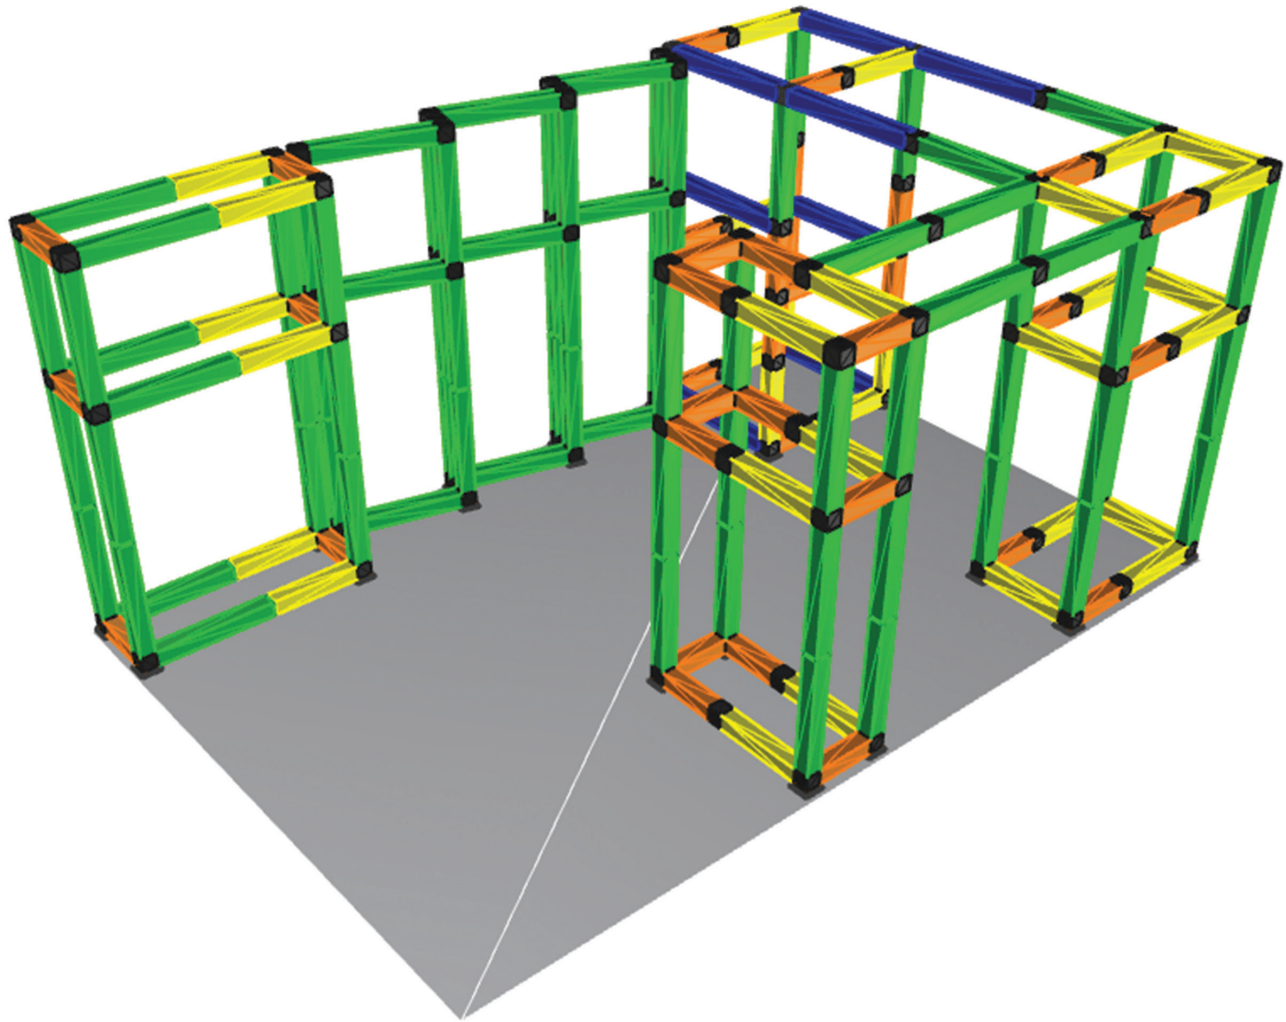

ORIGAMI SEG TRUSS ISLAND F

PRODUCT CATEGORY: ORIGAMI TRUSS
PRODUCT CODE: ORIGAMI3020-F

On Frame

OnGraphic

SET UP INSTRUCTIONS

TRUSS LENGTH COLOR KEY

- TRUSS-60CM
- TRUSS-90CM
- TRUSS-120CM
- TRUSS-150CM