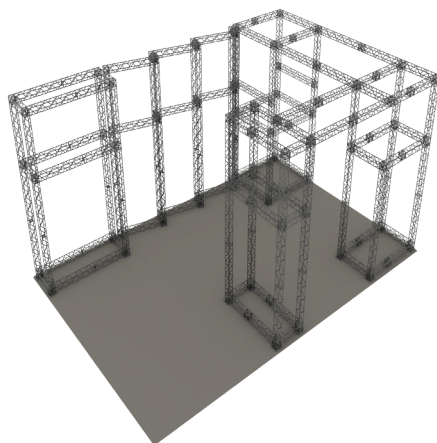

ORIGAMI SEG TRUSS ISLAND F

PRODUCT CATEGORY: ORIGAMI TRUSS

PRODUCT CODE: ORIGAMI3020-F

On Frame

OnGraphic

TRUSS CUBE CONNECTOR

TRUSS FLAT CONNECTOR

SILICONE EDGE GRAPHICS

PRODUCT DESCRIPTION

Introducing the Origami Truss System – where innovation meets elegance. This cutting-edge 6in x 6in folding truss redefines the dynamics of display systems, offering a portable and sophisticated solution that outshines traditional truss systems in every aspect.

2. Stunning Silicone Edge Graphics (SEG):

Elevate your brand presence with vibrant and flawless Silicone Edge Graphics (SEG). Choose between single or double-sided displays that can be seamlessly integrated between the truss frame or fully wrapped around, ensuring your message captivates from all angles.

DISPLAY DIMENSIONS	352.4"W x 162"H x 233.5"D
GRAPHIC SIZES	See Template Guide

GRAPHIC MATERIAL

Dye Sublimated Black & White Fabric

GRAPHIC FINISHING

12mm x 3mm silicone beading is sewn around the perimeter of the fabric graphic. Silicone beading is hidden from view once installed.