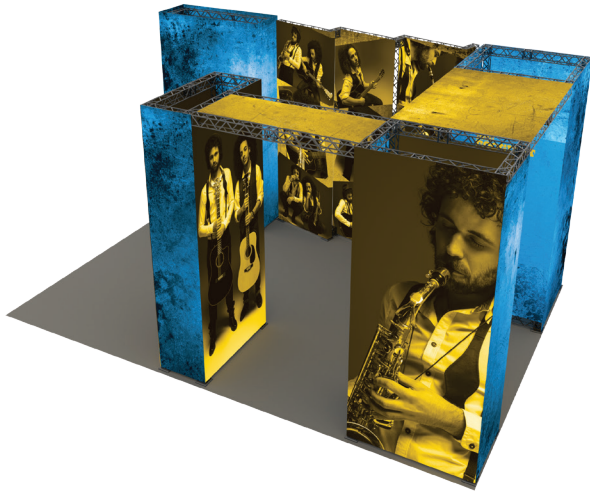

ORIGAMI SEG TRUSS ISLAND F

PRODUCT CATEGORY: ORIGAMI TRUSS

PRODUCT CODE: ORIGAMI3020-F

On Frame

OnGraphic