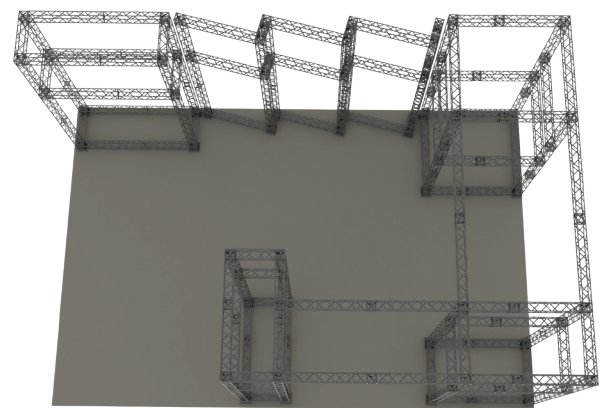

DISPLAY DIMENSIONS	352.4"W x 162"H x 233.5"D
GRAPHIC SIZES	See Template Guide

GRAPHIC MATERIAL

Dye Sublimated Black & White Fabric

GRAPHIC FINISHING

12mm x 3mm silicone beading is sewn around the perimeter of the fabric graphic. Silicone beading is hidden from view once installed.

DISPLAY CONSTRUCTION

Iron truss construction with durable black plastic coating

TRUSS FOLDED

ORIGAMI SEG TRUSS ISLAND F

PRODUCT CATEGORY: ORIGAMI TRUSS

PRODUCT CODE: ORIGAMI3020-F

On Frame

OnGraphic