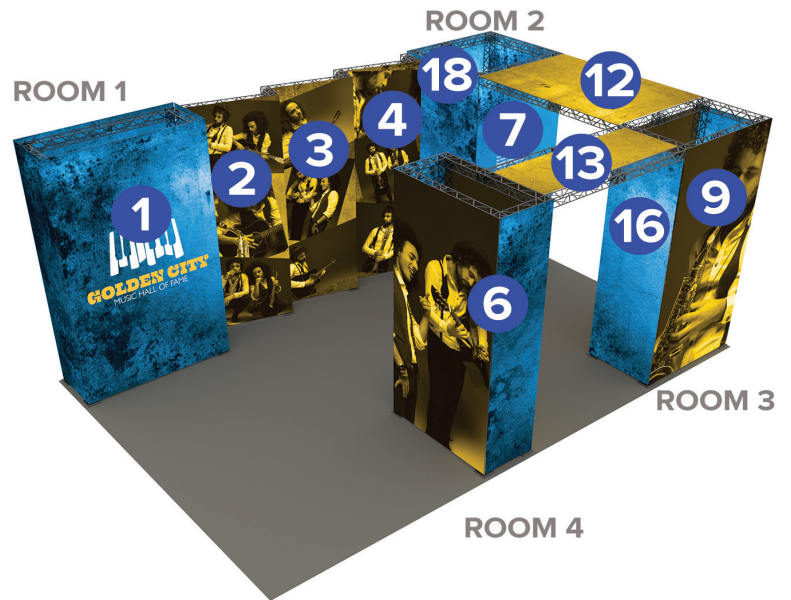

ORIGAMI SEG TRUSS ISLAND F

PRODUCT CATEGORY: ORIGAMI TRUSS

PRODUCT CODE: ORIGAMI3020-F

On Frame

OnGraphic

TEMPLATE GUIDE

1. ROOM 1 - FRONT
2. ANGLED FRAME - LEFT
3. ANGLED FRAME - CENTER
4. ANGLED FRAME - RIGHT
5. ROOM 3 - BACK
6. ROOM 4 - FRONT + LEFT END CAP
7. ROOM 2 - FRONT
8. ROOM 4 - BACK + RIGHT END CAP
9. ROOM 3 - FRONT
10. ROOM 1 - BACK
11. ROOM 2 - BACK
12. BRIDGE
13. BRIDGE
14. ROOM 1 - END CAP LEFT
15. ROOM 1 - END CAP RIGHT
16. ROOM 3 - END CAP LEFT
17. ROOM 3 - END CAP RIGHT
18. ROOM 2 - END CAP LEFT
19. ROOM 2 - END CAP RIGHT