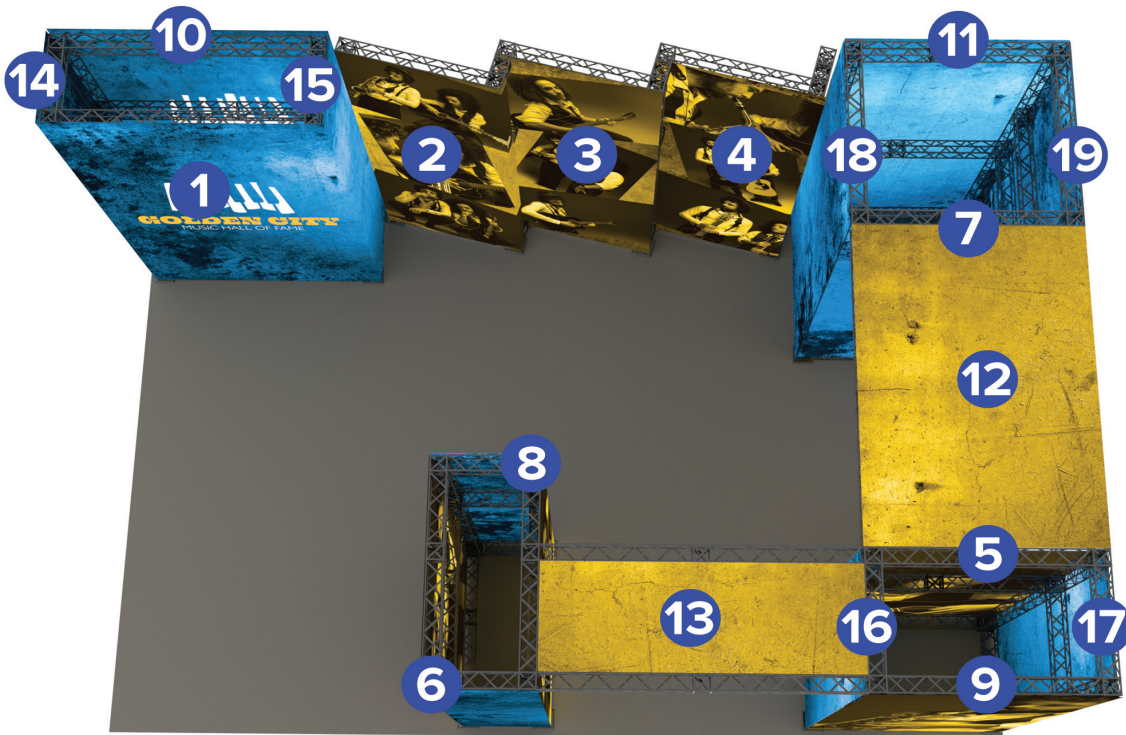

ORIGAMI SEG TRUSS ISLAND F

PRODUCT CATEGORY: ORIGAMI TRUSS

PRODUCT CODE: ORIGAMI3020-F

On Frame

OnGraphic

TEMPLATE GUIDE

1. ROOM 1 - FRONT
2. ANGLED FRAME - LEFT
3. ANGLED FRAME - CENTER
4. ANGLED FRAME - RIGHT
5. ROOM 3 - BACK
6. ROOM 4 - FRONT + LEFT END CAP
7. ROOM 2 - FRONT
8. ROOM 4 - BACK + RIGHT END CAP
9. ROOM 3 - FRONT
10. ROOM 1 - BACK
11. ROOM 2 - BACK
12. BRIDGE
13. BRIDGE
14. ROOM 1 - END CAP LEFT
15. ROOM 1 - END CAP RIGHT
16. ROOM 3 - END CAP LEFT
17. ROOM 3 - END CAP RIGHT
18. ROOM 2 - END CAP LEFT
19. ROOM 2 - END CAP RIGHT