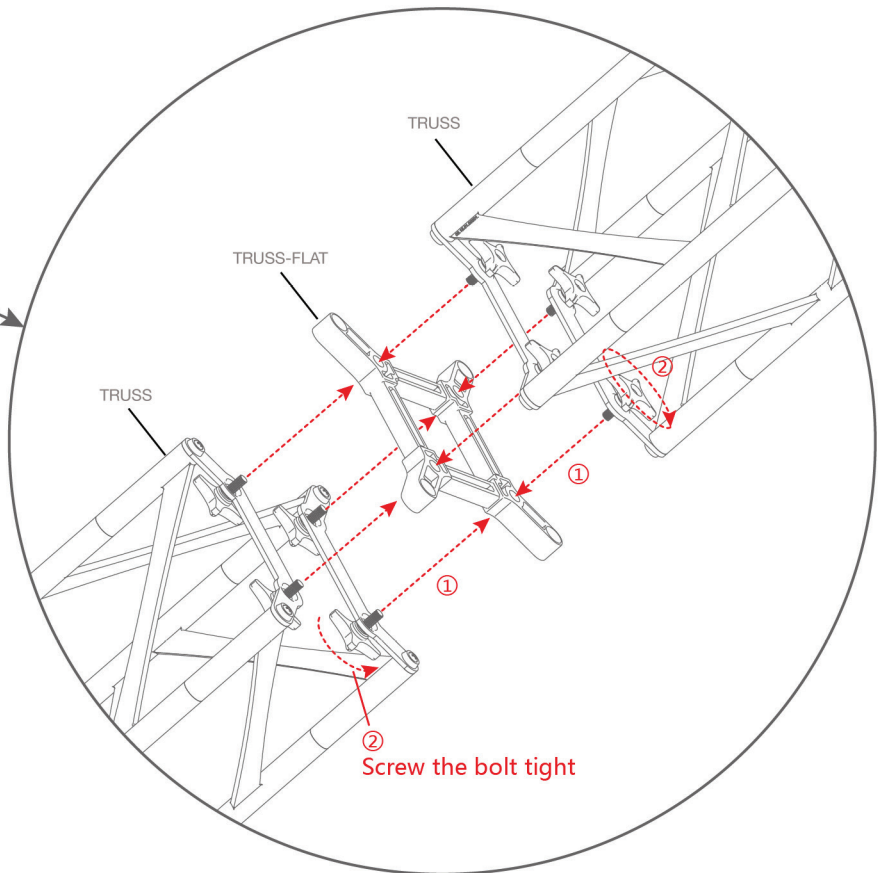

On Frame

OnGraphic

SET UP INSTRUCTIONS

TRUSS LENGTH COLOR KEY

-   TRUSS-60CM
-   TRUSS-90CM
-   TRUSS-120CM
-   TRUSS-150CM

On Frame

OnGraphic

SET UP INSTRUCTIONS CUBE CONNECTOR

TRUSS-CUBE

TRUSS

SET UP INSTRUCTIONS FLAT CONNECTOR

TRUSS-FLAT

TRUSS

SET UP INSTRUCTIONS SEG CHANNELS