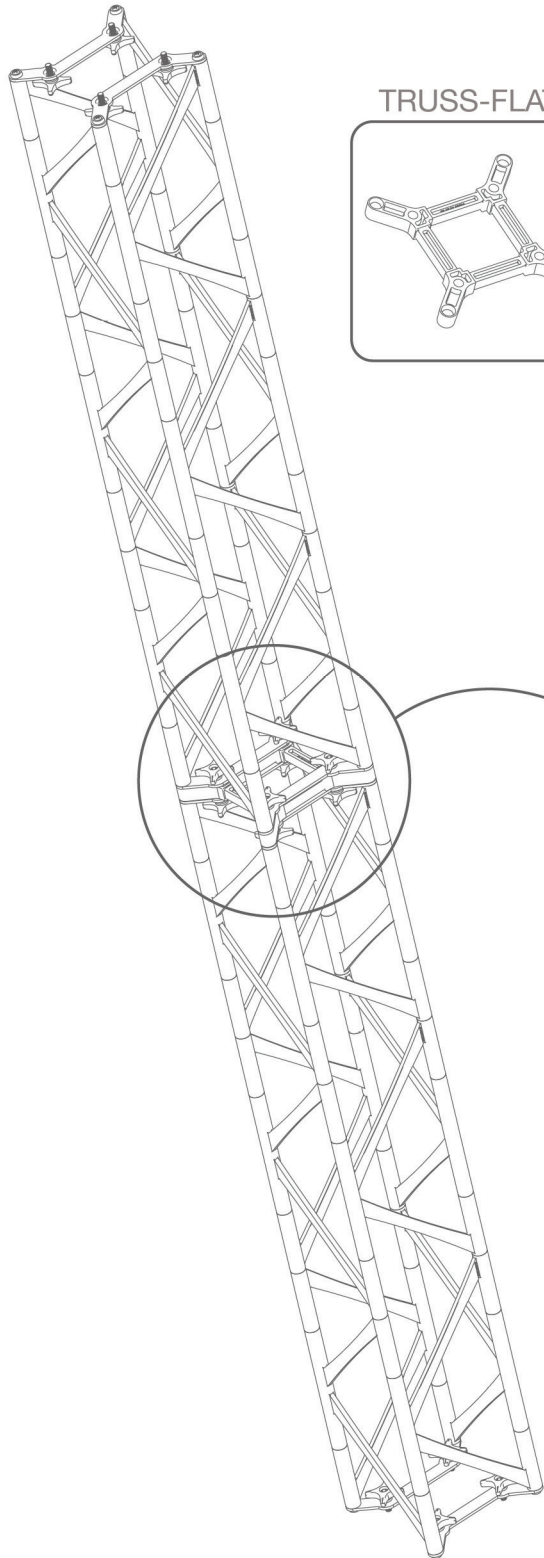

DISPLAY DIMENSIONS	352.4"W x 162"H x 233.5"D
GRAPHIC SIZES	See Template Guide

GRAPHIC MATERIAL

Dye Sublimated Black & White Fabric

GRAPHIC FINISHING

12mm x 3mm silicone beading is sewn around the perimeter of the fabric graphic. Silicone beading is hidden from view once installed.

NUMBERS ON THE IMAGE ABOVE INDICATE THE TEMPLATE LOCATION # ON FRAME
PLEASE ADD TEMPLATE LOCATION # TO END OF FILENAME. EX: "ORIGAMI3020-F-1"

ORIGAMI SEG TRUSS ISLAND F

PRODUCT CATEGORY: ORIGAMI TRUSS
PRODUCT CODE: ORIGAMI3020-F

On Frame

OnGraphic

SET UP INSTRUCTIONS

TRUSS LENGTH COLOR KEY

-   TRUSS-60CM
-   TRUSS-90CM
-   TRUSS-120CM
-   TRUSS-150CM

On Frame

OnGraphic

SET UP INSTRUCTIONS CUBE CONNECTOR

TRUSS-CUBE

TRUSS

SET UP INSTRUCTIONS FLAT CONNECTOR

TRUSS-FLAT

TRUSS

SET UP INSTRUCTIONS SEG CHANNELS