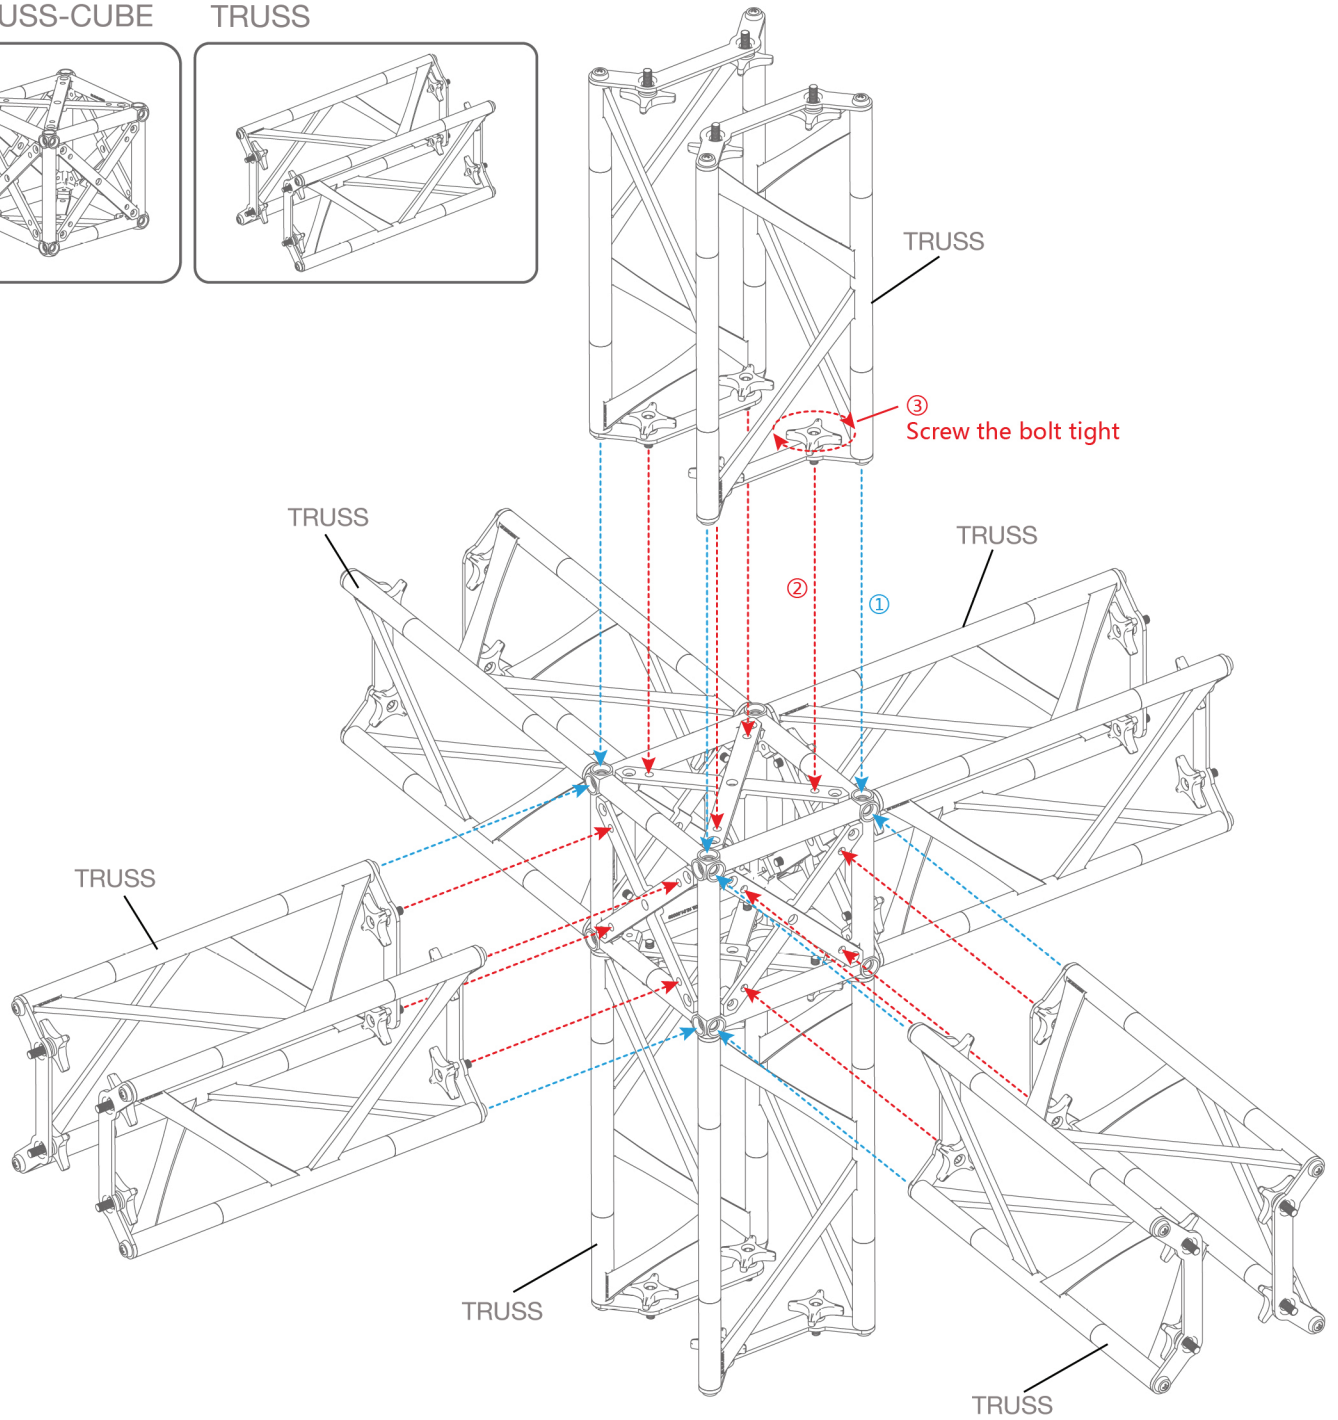

TRUSS-CUBE

TRUSS