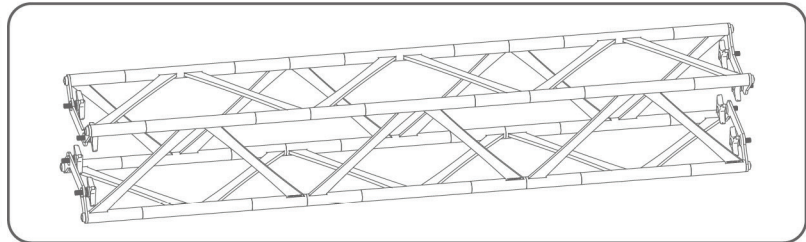

On Frame

OnGraphic

SET UP INSTRUCTIONS

TRUSS LENGTH COLOR KEY

-   TRUSS-60CM
-   TRUSS-90CM
-   TRUSS-120CM
-   TRUSS-150CM

On Frame

OnGraphic

SET UP INSTRUCTIONS CUBE CONNECTOR

TRUSS-CUBE

TRUSS

SET UP INSTRUCTIONS FLAT CONNECTOR

TRUSS-FLAT

TRUSS

SET UP INSTRUCTIONS SEG CHANNELS