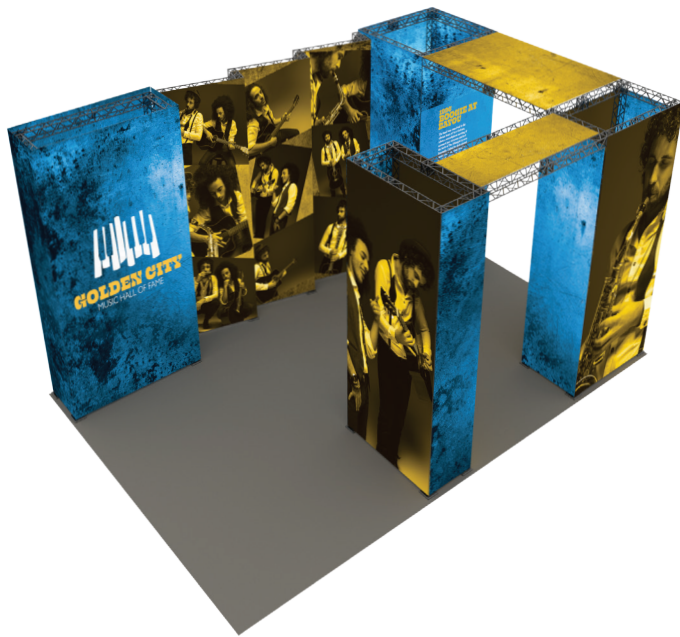

ORIGAMI SEG TRUSS ISLAND F

PRODUCT CATEGORY: ORIGAMI TRUSS

PRODUCT CODE: ORIGAMI3020-F

On Frame

OnGraphic

TRUSS CUBE CONNECTOR

TRUSS FLAT CONNECTOR

SILICONE EDGE GRAPHICS

PRODUCT DESCRIPTION

Introducing the Origami Truss System – where innovation meets elegance. This cutting-edge 6in x 6in folding truss redefines the dynamics of display systems, offering a portable and sophisticated solution that outshines traditional truss systems in every aspect.

2. Stunning Silicone Edge Graphics (SEG):

Elevate your brand presence with vibrant and flawless Silicone Edge Graphics (SEG). Choose between single or double-sided displays that can be seamlessly integrated between the truss frame or fully wrapped around, ensuring your message captivates from all angles.

DISPLAY DIMENSIONS	352.4"W x 162"H x 233.5"D
GRAPHIC SIZES	See Template Guide

GRAPHIC MATERIAL

Dye Sublimated Black & White Fabric

GRAPHIC FINISHING

12mm x 3mm silicone beading is sewn around the perimeter of the fabric graphic. Silicone beading is hidden from view once installed.