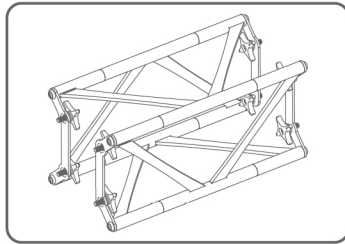

On Frame

OnGraphic

SET UP INSTRUCTIONS CUBE CONNECTOR

TRUSS