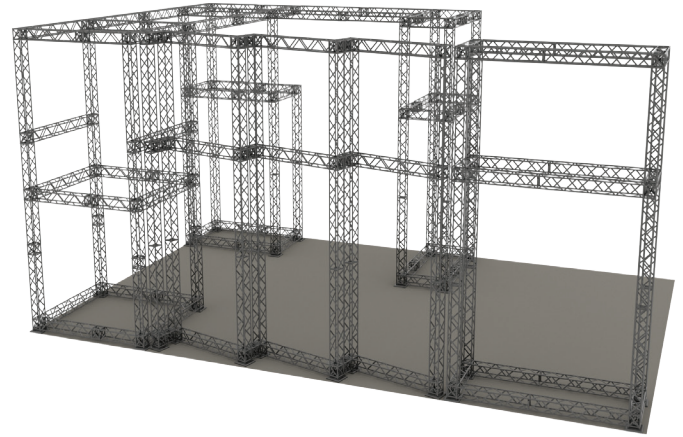

PRODUCT DESCRIPTION

Introducing the Origami Truss System – where innovation meets elegance. This cutting-edge 6in x 6in folding truss redefines the dynamics of display systems, offering a portable and sophisticated solution that outshines traditional truss systems in every aspect.

DISPLAY DIMENSIONS	352.4"W x 162"H x 233.5"D
GRAPHIC SIZES	See Template Guide

GRAPHIC MATERIAL

Dye Sublimated Black & White Fabric

GRAPHIC FINISHING

12mm x 3mm silicone beading is sewn around the perimeter of the fabric graphic. Silicone beading is hidden from view once installed.

DISPLAY CONSTRUCTION

Iron truss construction with durable black plastic coating

TRUSS FOLDED

ORIGAMI SEG TRUSS ISLAND F

PRODUCT CATEGORY: ORIGAMI TRUSS

PRODUCT CODE: ORIGAMI3020-F

On Frame

OnGraphic