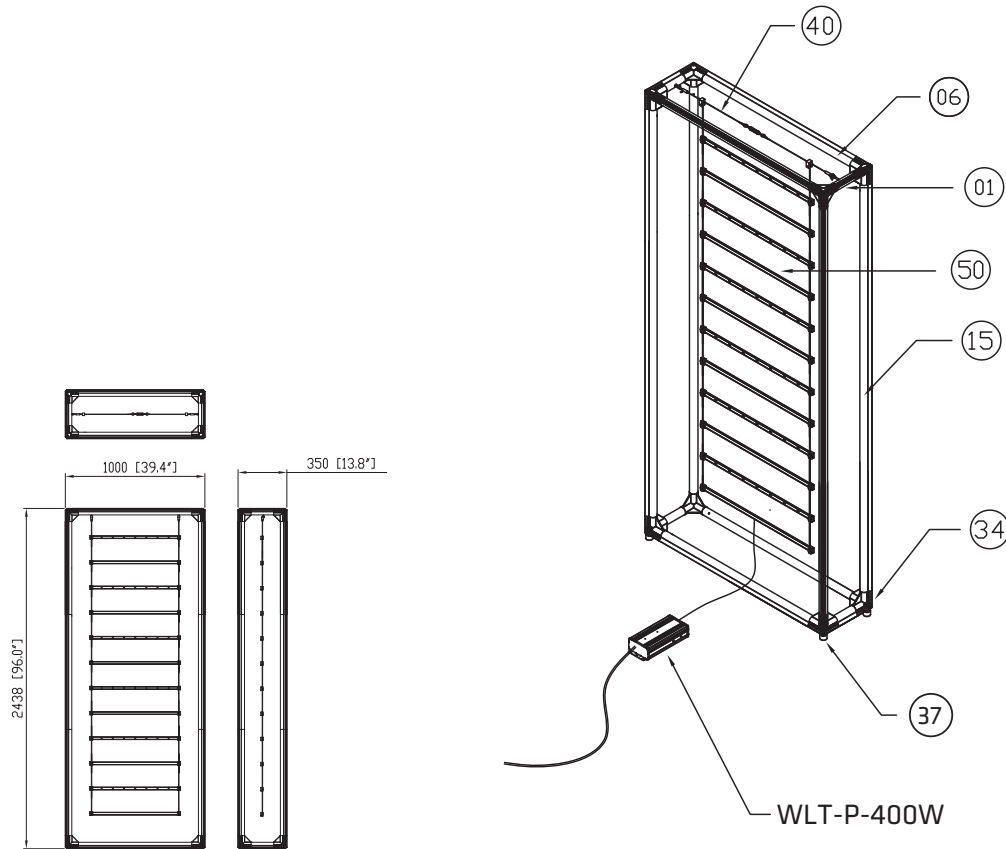

CSNR-13FS-01/02

PARTS

Hardware												Graphics			Accessories			Shipping Case			
01	4				40	1							x4 Prints		CSNRM-69	1		CA700	1		
06	4				50	1							None								
15	4				WLT-P-400W	1							Complete								
34	8												Split-ship								
37	4																				
No.	Quantity	Confirm	No.	Quantity	Confirm	No.	Quantity	Confirm	No.	Quantity	Confirm	No.	Quantity	Confirm	Confirm	No.	Quantity	Confirm	No.	Quantity	Confirm