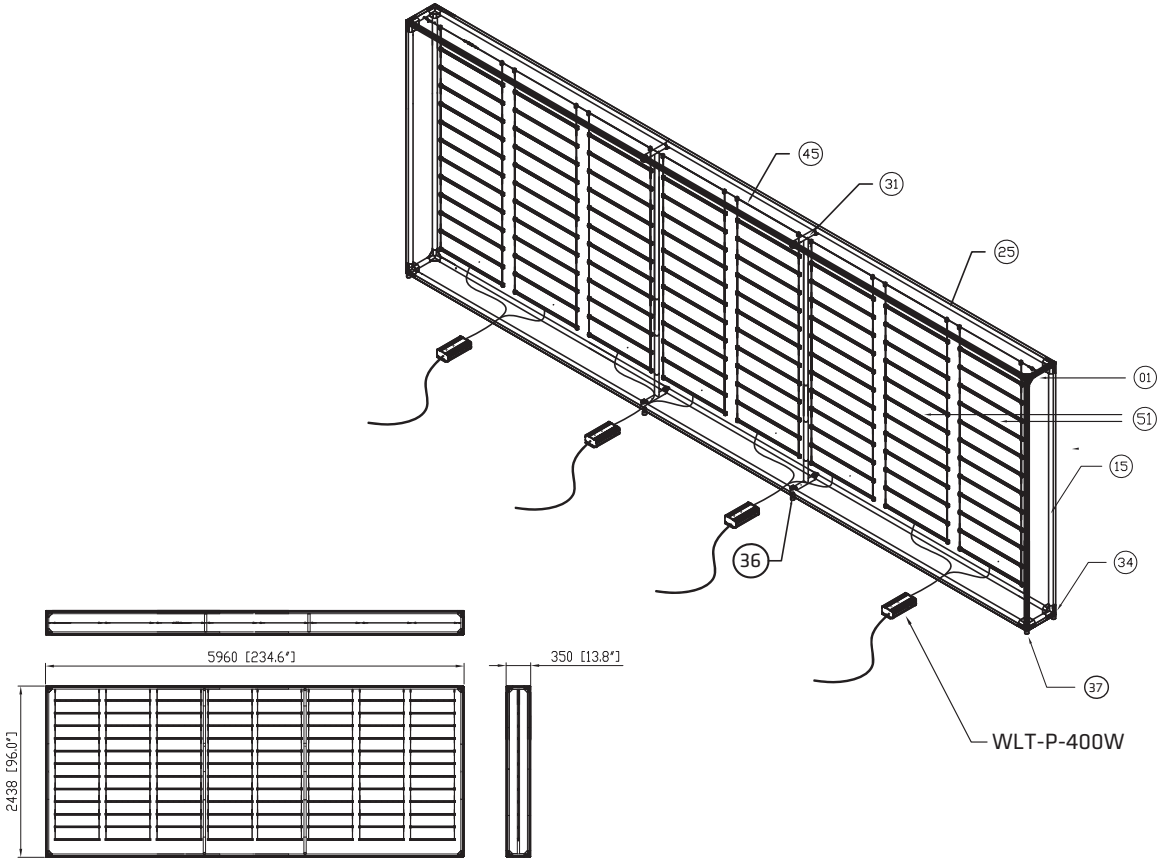

CSNR-73FS-01/02

PARTS

Hardware												Graphics			Accessories			Shipping Case		
01	4			36	4							x4 Prints		CSNRM-70	1		CA700	2		
15	4			37	4							None								
25	4			45	1							Complete								
31	2			51	4							Split-ship								
34	8			WLT-P-400W	4															
No.	Quantity	Confirm	No.	Quantity	Confirm	No.	Quantity	Confirm	No.	Quantity	Confirm	No.	Quantity	Confirm	No.	Quantity	Confirm	No.	Quantity	Confirm