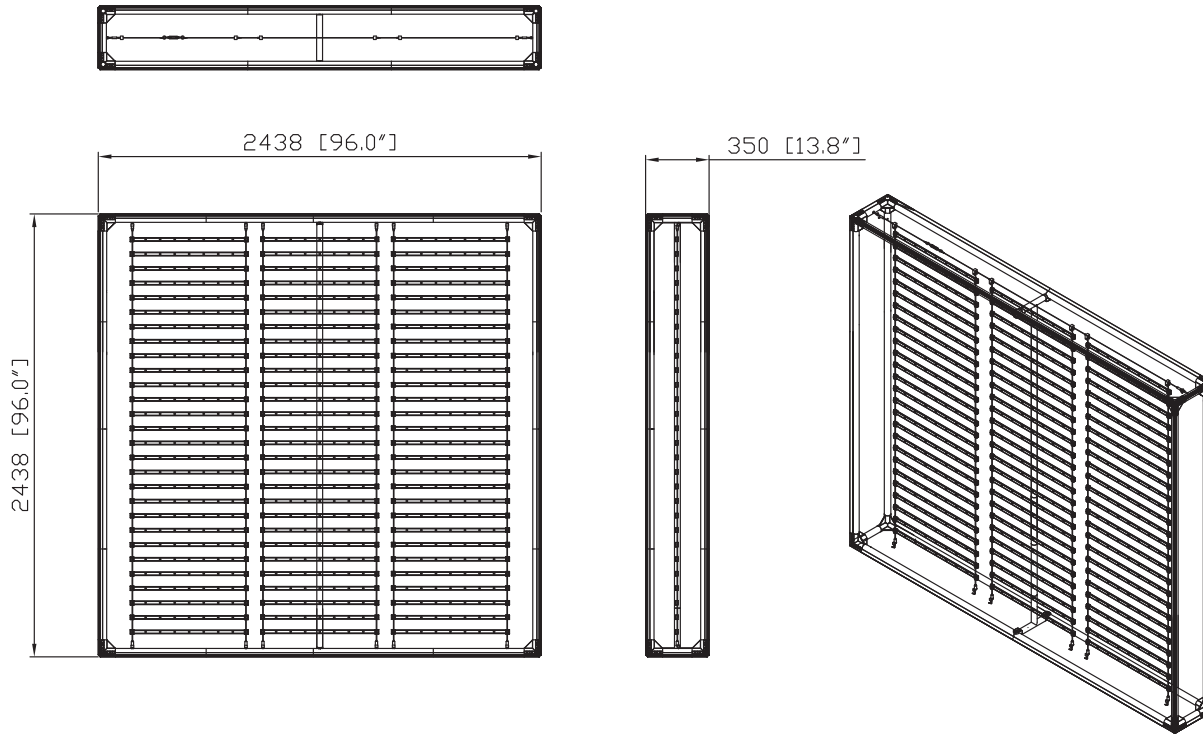

CSNR-33FS-01/02

KIT

Hardware									Graphics		Accessories			Shipping Case			Notes
CSNR-H-33FS	1								x4 Prints	CSNRM-69	1		CA700	1			
CSNR-P-LIGHT	1								None								
CSNR-P-2LIGHT	1								Complete								
WLT-P-400	2								Split-ship								
No.	Quantity	Confirm		No.	Quantity	Confirm	No.	Quantity	Confirm	Confirm	No.	Quantity	Confirm	No.	Quantity	Confirm