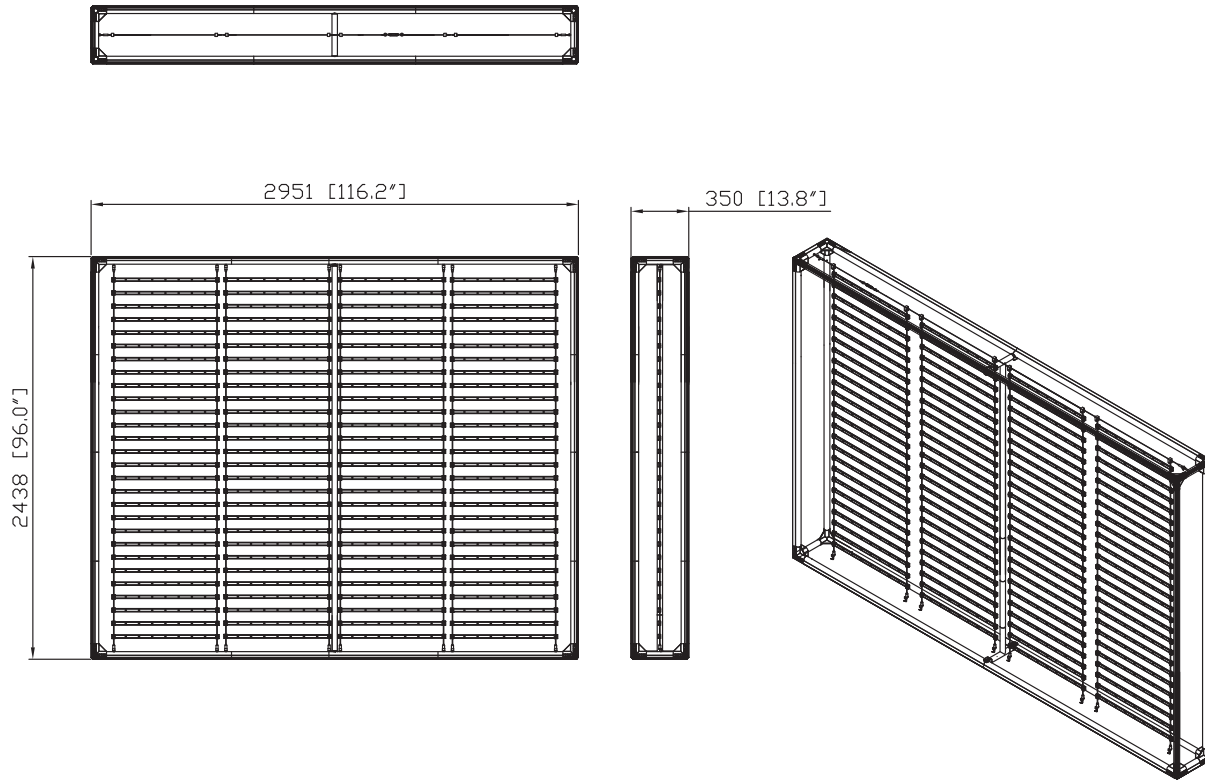

CSNR-43FS-01/02

KIT

Hardware									Graphics		Accessories			Shipping Case			Notes
CSNR-H-43FS	1								x4 Prints	CSNRM-69	1		CA700	1			
CSNR-P-2LIGHT	2								None								
WLT-P-400	2								Complete								
									Split-ship								
No.	Quantity	Confirm		No.	Quantity	Confirm	No.	Quantity	Confirm		No.	Quantity	Confirm	No.	Quantity	Confirm