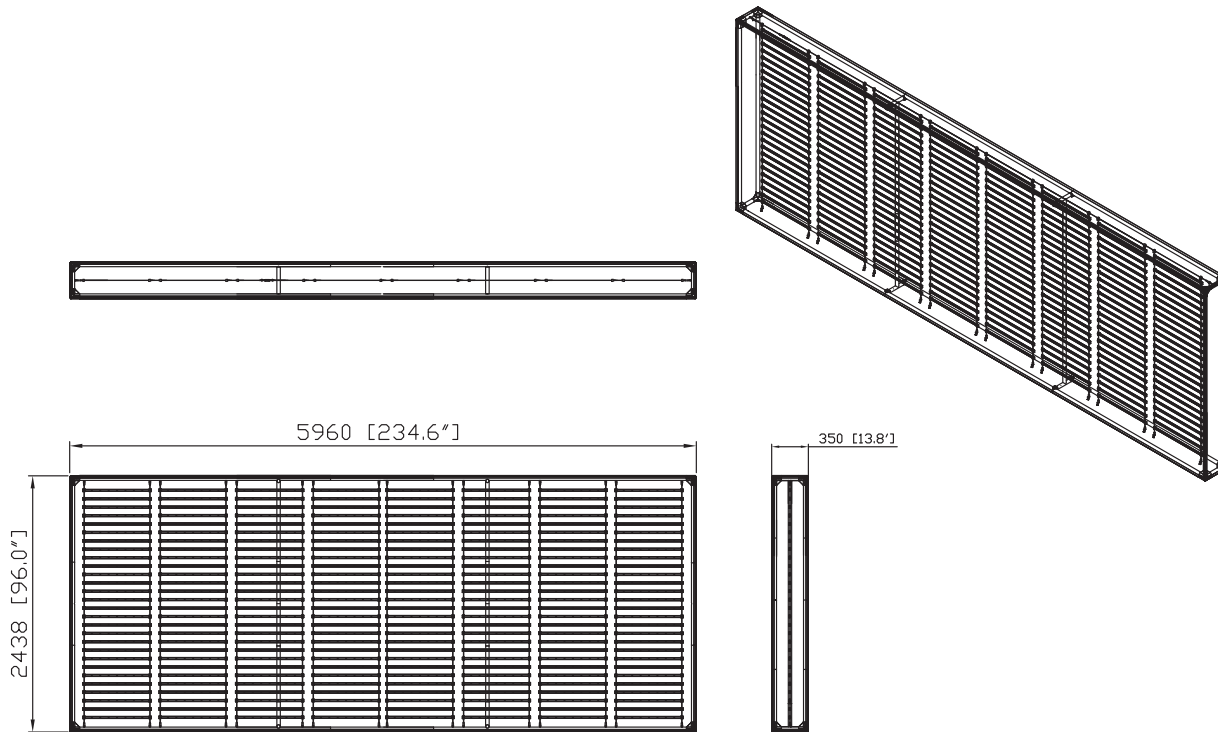

CSNR-73FS-01/02

KIT

Hardware									Graphics		Accessories			Shipping Case			Notes
CSNR-H-73FS	1								x4 Prints		CSNRM-70	1		CA700	2		
CSNR-P-2LIGHT	4								None								
WLT-P-400	4								Complete								
									Split-ship								
No.	Quantity	Confirm		No.	Quantity	Confirm	No.	Quantity	Confirm		No.	Quantity	Confirm	No.	Quantity	Confirm