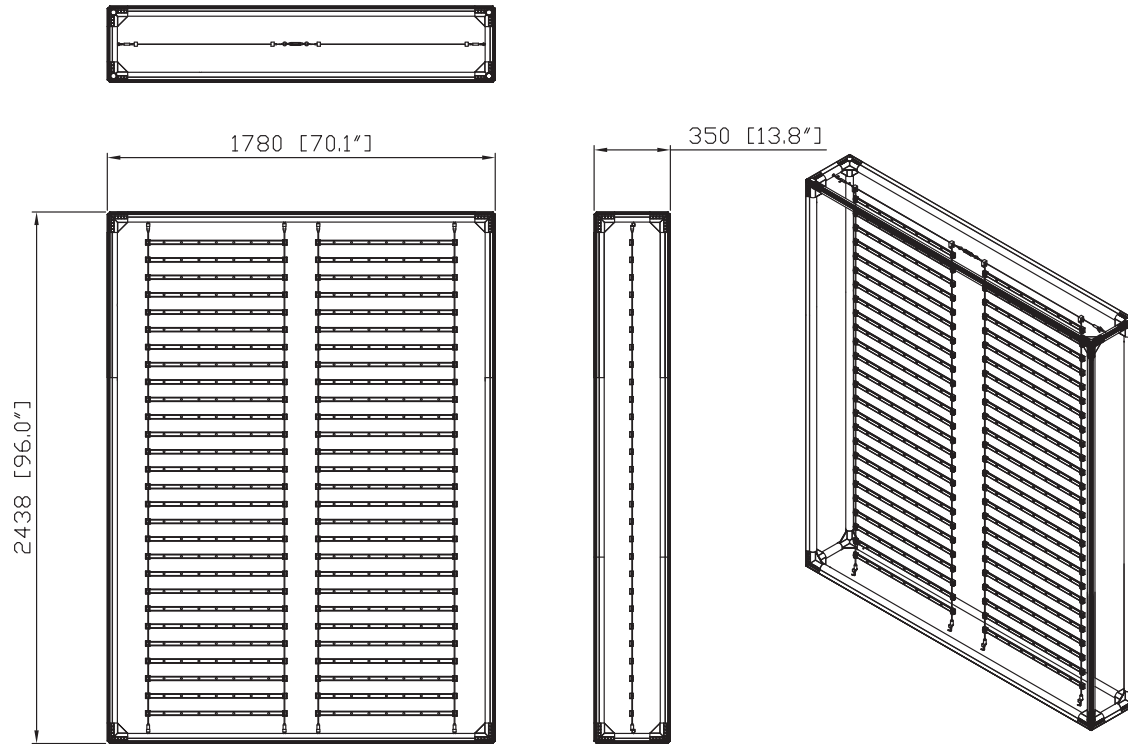

CSNR-23FS-01/02

KIT

Hardware										Graphics		Accessories			Shipping Case			Notes
CSNR-H-23FS	1									x4 Prints		CSNRM-69	1		CA700	1		
CSNR-P-2LIGHT	1									None								
WLT-P-400	1									Complete								
										Split-ship								
No.	Quantity	Confirm		No.	Quantity	Confirm	No.	Quantity	Confirm	Confirm	No.	Quantity	Confirm	No.	Quantity	Confirm