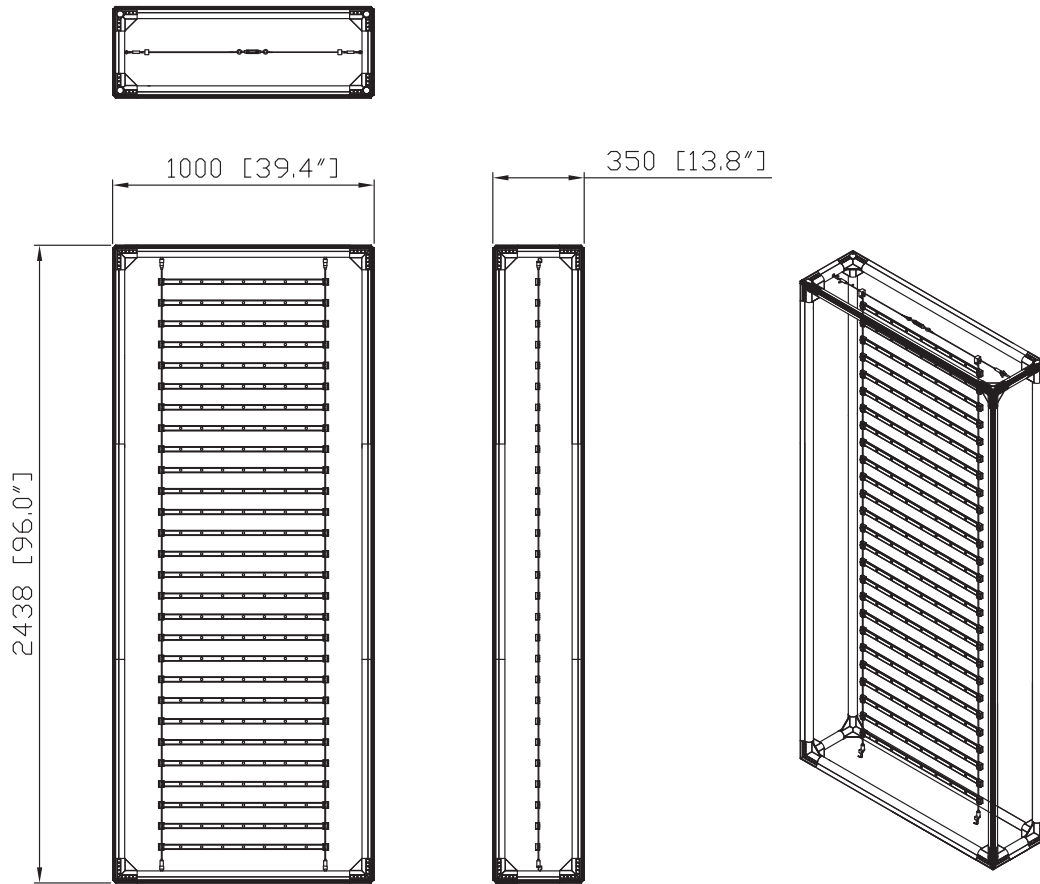

WAVELIGHT® CASONARA
SEG LIGHT BOX WALLS

CSNR-H-13FS-01

KIT

Hardware									Graphics		Accessories			Shipping Case			Notes
CSNR-H-13FS	1								x4 Prints	CSNRM-69	1		CA700	1			
CSNR-P-LIGHT	1								None								
WLT-P-400	1								Complete								
									Split-ship								
No.	Quantity	Confirm		No.	Quantity	Confirm	No.	Quantity	Confirm	Confirm	No.	Quantity	Confirm	No.	Quantity	Confirm	