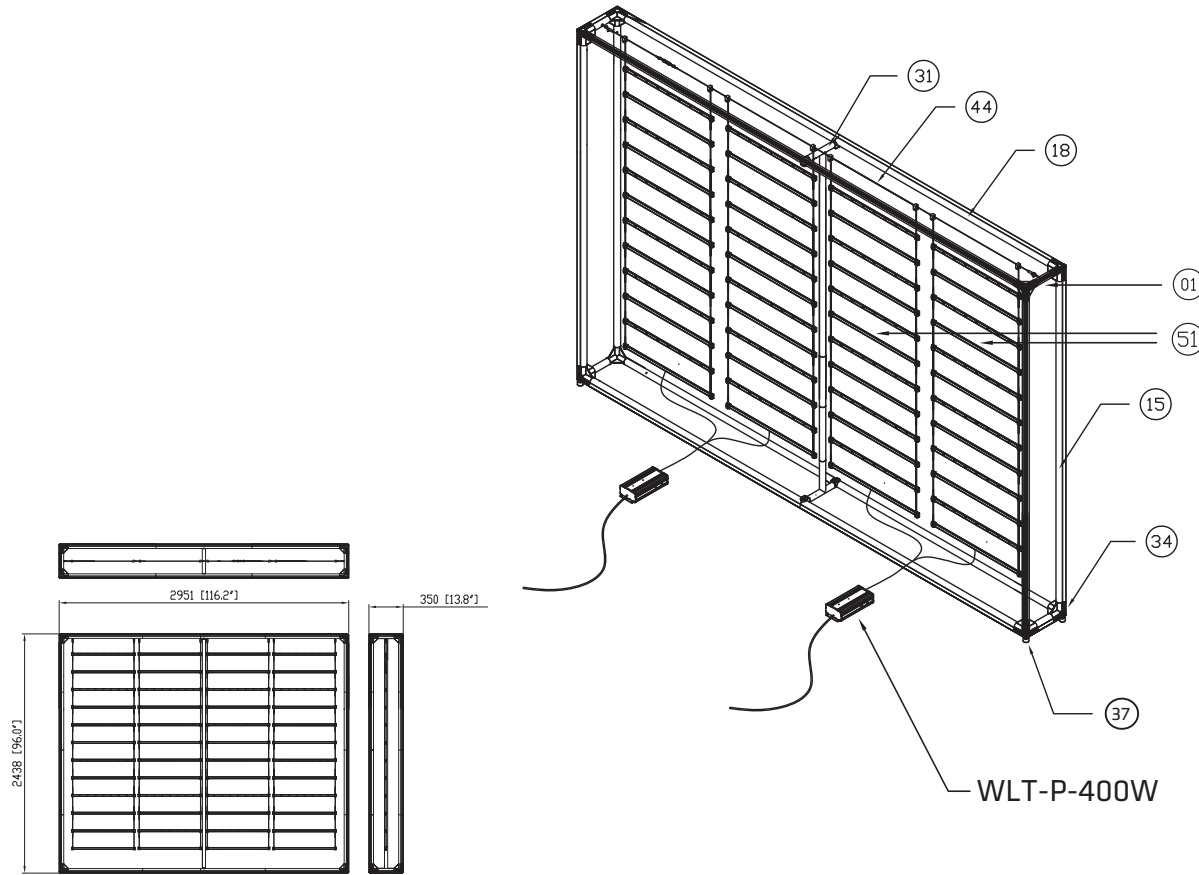

CSNR-43FS-01/02

PARTS

Hardware												Graphics			Accessories			Shipping Case		
01	4			37	4							x4 Prints		CSNRM-69	1		CA700	1		
15	4			44	1							None								
18	4			51	2							Complete								
31	1			WLT-P-400W	2							Split-ship								
34	8																			
No.	Quantity	Confirm	No.	Quantity	Confirm	No.	Quantity	Confirm	No.	Quantity	Confirm	No.	Quantity	Confirm	No.	Quantity	Confirm	No.	Quantity	Confirm