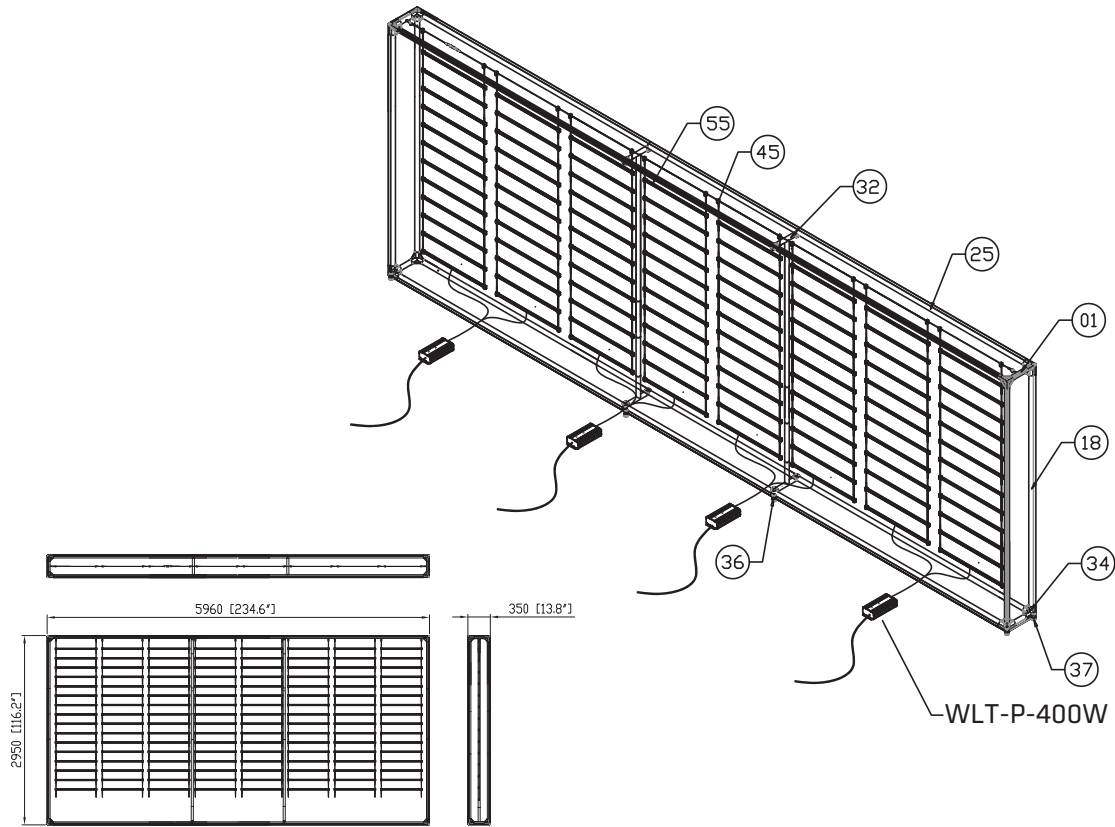

CSNR-H-74FS-01/02

Hardware												Graphics			Accessories			Shipping Case		
01	4			36	4							x4 Prints		CSNRM-70	1		CA700	2		
18	4			37	4							None								
25	4			45	1							Complete								
32	2			55	4							Split-ship								
34	8			WLT-P-400W	4															
No.	Quantity	Confirm	No.	Quantity	Confirm	No.	Quantity	Confirm	No.	Quantity	Confirm	No.	Quantity	Confirm	No.	Quantity	Confirm	No.	Quantity	Confirm