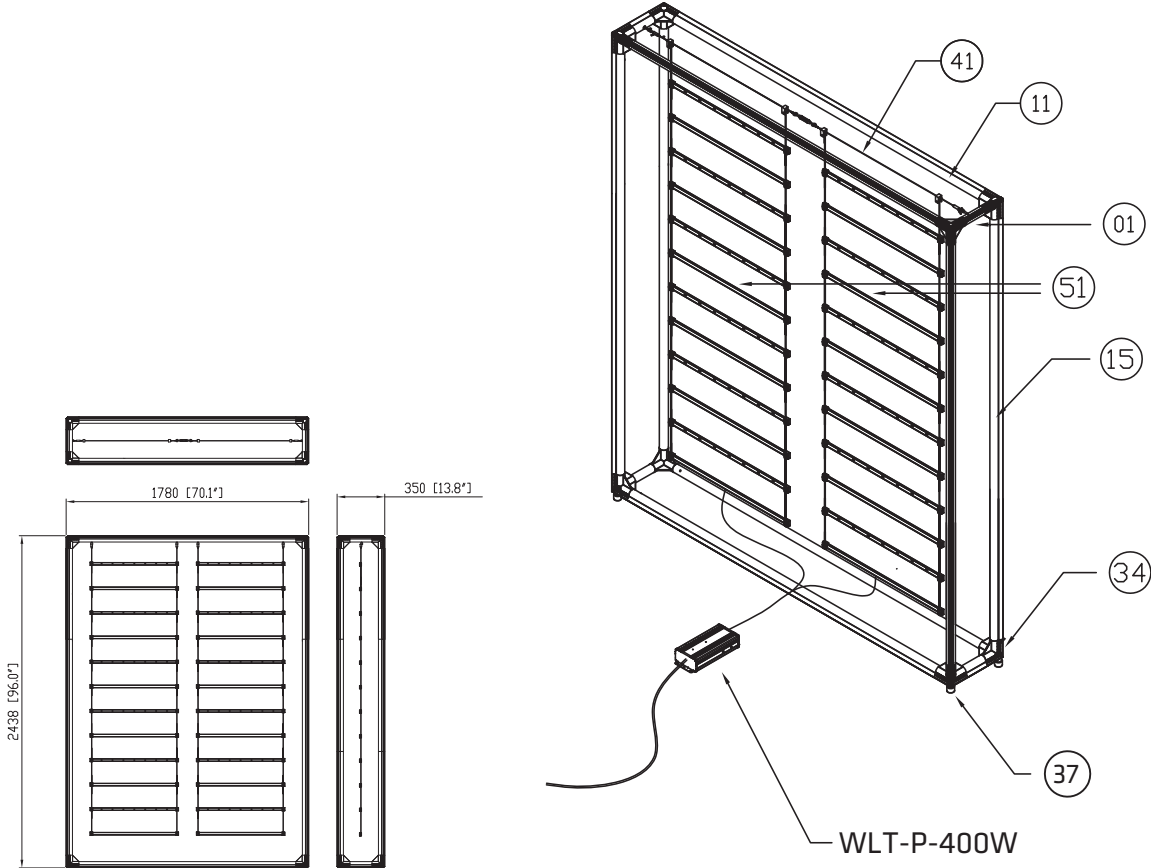

CSNR-23FS-01/02

PARTS

Hardware												Graphics			Accessories			Shipping Case						
01	4			41	1									x4 Prints		CSNRM-69	1			CA700	1			
11	4			51	1									None										
15	4			WLT-P-400W	1									Complete										
34	8													Split-ship										
37	4																							
No.	Quantity	Confirm	No.	Quantity	Confirm	No.	Quantity	Confirm	No.	Quantity	Confirm	No.	Quantity	Confirm	Confirm	No.	Quantity	Confirm	No.	Quantity	Confirm	No.	Quantity	Confirm