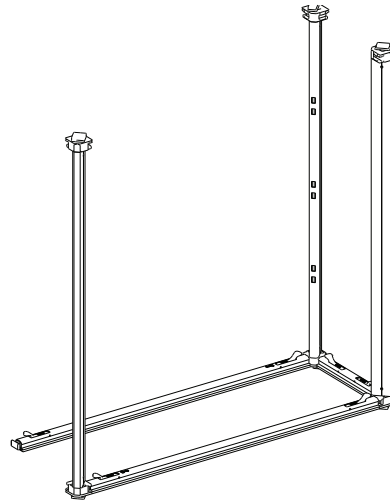

# QSEG CUBIC COUNTER LARGE

QSEG MODULAR SEG DISPLAY  
PRODUCT CODE: QSEG-CNTR-LRG

On frame

On graphic

Step 4

Step 5

Step 6

Step 7

# QSEG CUBIC COUNTER LARGE

QSEG MODULAR SEG DISPLAY  
PRODUCT CODE: QSEG-CNTR-LRG

On frame

On graphic

Step 8

Step 9

Step 10

Step 11