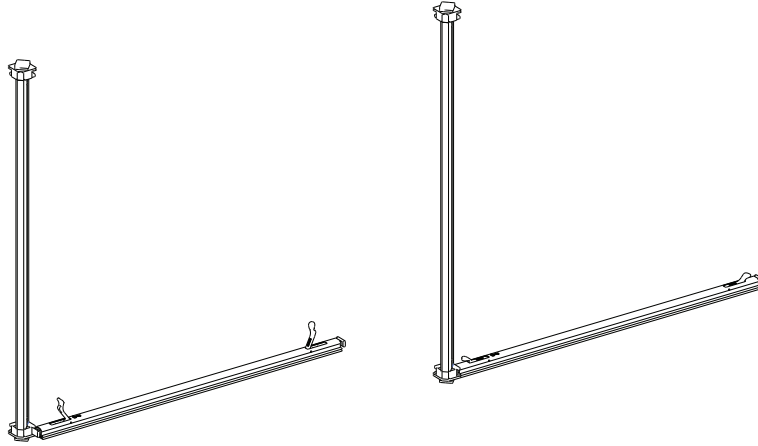

QSEG CUBIC COUNTER LARGE

QSEG MODULAR SEG DISPLAY
PRODUCT CODE: QSEG-CNTR-LRG

On frame

On graphic

SET UP INSTRUCTIONS

Step 1