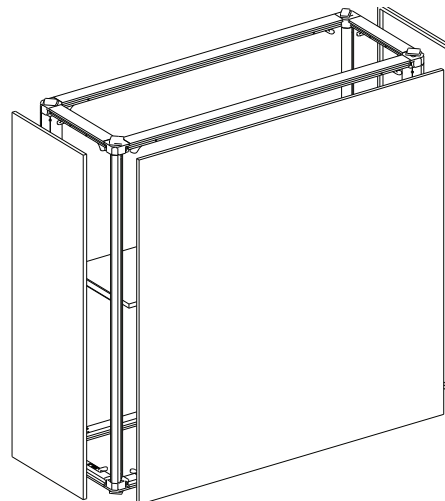

# QSEG CUBIC COUNTER LARGE

QSEG MODULAR SEG DISPLAY  
PRODUCT CODE: QSEG-CNTR-LRG

On frame

On graphic

Step 8

Step 9

Step 10

Step 11