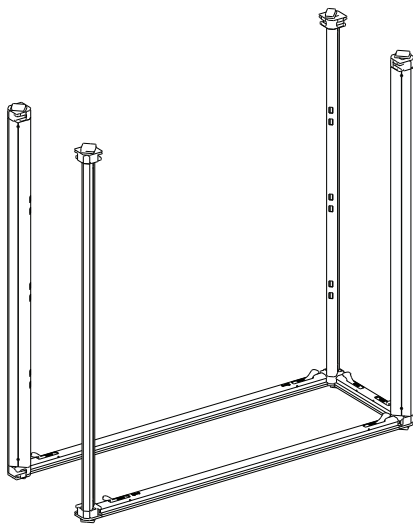

# QSEG CUBIC COUNTER LARGE

QSEG MODULAR SEG DISPLAY  
PRODUCT CODE: QSEG-CNTR-LRG

On frame

On graphic

Step 4

Step 5

Step 6

Step 7