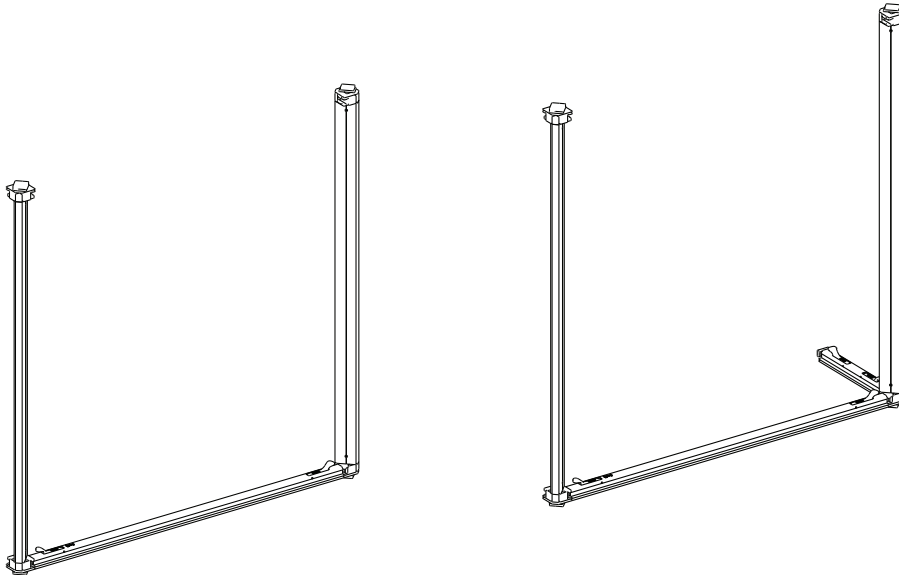

QSEG CUBIC COUNTER LARGE

QSEG MODULAR SEG DISPLAY
PRODUCT CODE: QSEG-CNTR-LRG

On frame

On graphic

SET UP INSTRUCTIONS