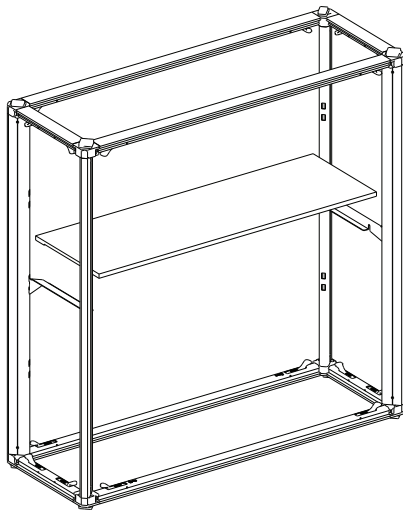

# QSEG CUBIC COUNTER LARGE

QSEG MODULAR SEG DISPLAY  
PRODUCT CODE: QSEG-CNTR-LRG

On frame

On graphic

Step 8

Step 9

Step 10

Step 11