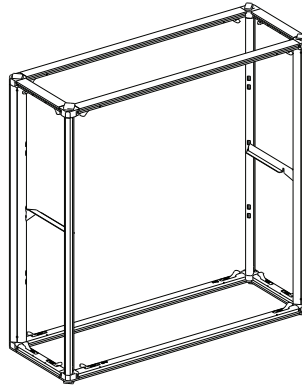

# QSEG CUBIC COUNTER LARGE

QSEG MODULAR SEG DISPLAY  
PRODUCT CODE: QSEG-CNTR-LRG

On frame

On graphic

Step 8

Step 9

Step 10

Step 11