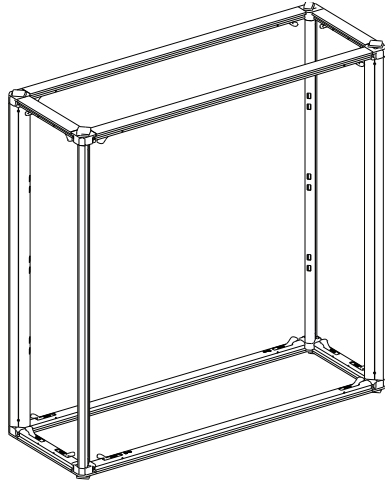

# QSEG CUBIC COUNTER LARGE

QSEG MODULAR SEG DISPLAY  
PRODUCT CODE: QSEG-CNTR-LRG

On frame

On graphic

Step 8

Step 9

Step 10

Step 11