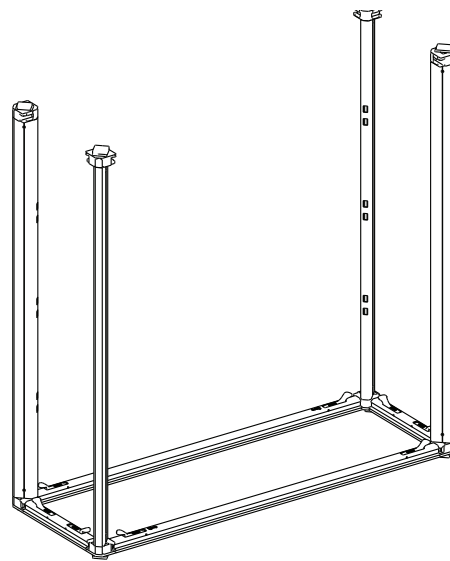

# QSEG CUBIC COUNTER LARGE

QSEG MODULAR SEG DISPLAY  
PRODUCT CODE: QSEG-CNTR-LRG

On frame

On graphic

Step 4

Step 5

Step 6

Step 7