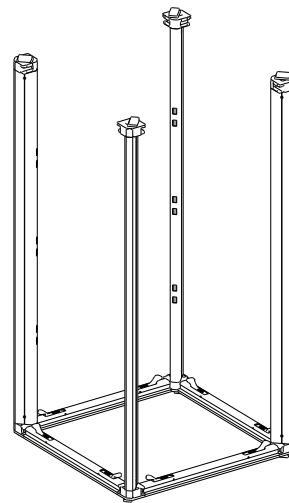

# QSEG CUBIC COUNTER SMALL

QSEG MODULAR SEG DISPLAY  
PRODUCT CODE: QSEG-CNTR-SM

On frame

On graphic

Step 4

Step 5

Step 6

Step 7