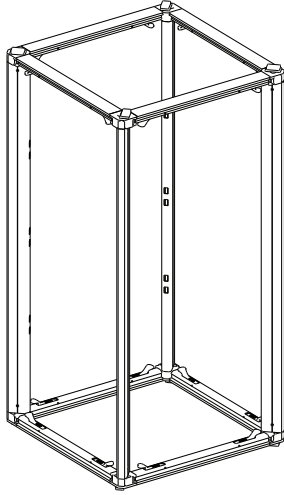

# QSEG CUBIC COUNTER SMALL

QSEG MODULAR SEG DISPLAY  
PRODUCT CODE: QSEG-CNTR-SM

On frame

On graphic

Step 8

Step 9

Step 10