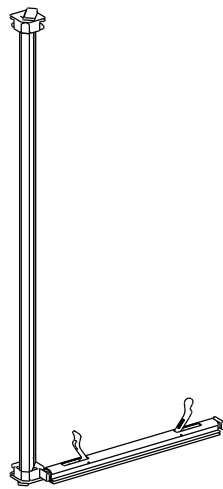

| | |
|--------------------|--------------------------------|
| DISPLAY DIMENSIONS | 19.6"W x 39.4"H x 19.6"D |
| GRAPHIC SIZE | 19.25"W x 39.75"H (Each Panel) |

GRAPHIC MATERIAL

Dye Sub Stretch Fabric

GRAPHIC FINISHING

Counter Top x1 (2 pcs)

Shelf x1 (2pcs)
Shelf Bracket x2

Travel Bag w/Wheels x 1

QSEG CUBIC COUNTER SMALL

QSEG MODULAR SEG DISPLAY
PRODUCT CODE: QSEG-CNTR-SM

On frame

On graphic

SET UP INSTRUCTIONS