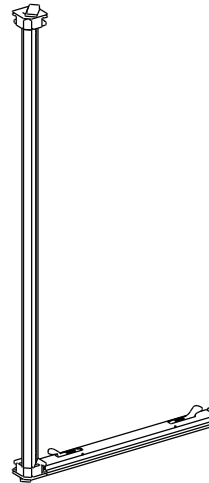

| | |
|--------------------|--------------------------------|
| DISPLAY DIMENSIONS | 19.6"W x 39.4"H x 19.6"D |
| GRAPHIC SIZE | 19.25"W x 39.75"H (Each Panel) |

GRAPHIC MATERIAL

Dye Sub Stretch Fabric

GRAPHIC FINISHING

On frame

On graphic

ADDITIONAL IMAGES

Tool Free Frame Assembly

Pull Lever Latch System

Includes Inner Shelf

3 Inner Shelf Mounting Locations

Silicone Edge Graphics (SEG)

Counter Top x1 (2 pcs)

Shelf x1 (2pcs)
Shelf Bracket x2

Travel Bag w/Wheels x 1

QSEG CUBIC COUNTER SMALL

QSEG MODULAR SEG DISPLAY
PRODUCT CODE: QSEG-CNTR-SM

On frame

On graphic

SET UP INSTRUCTIONS