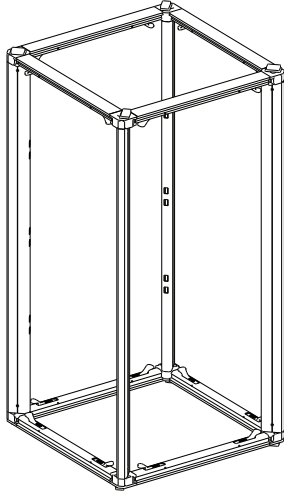

QSEG CUBIC COUNTER SMALL

QSEG MODULAR SEG DISPLAY
PRODUCT CODE: QSEG-CNTR-SM

On frame

On graphic

Step 8