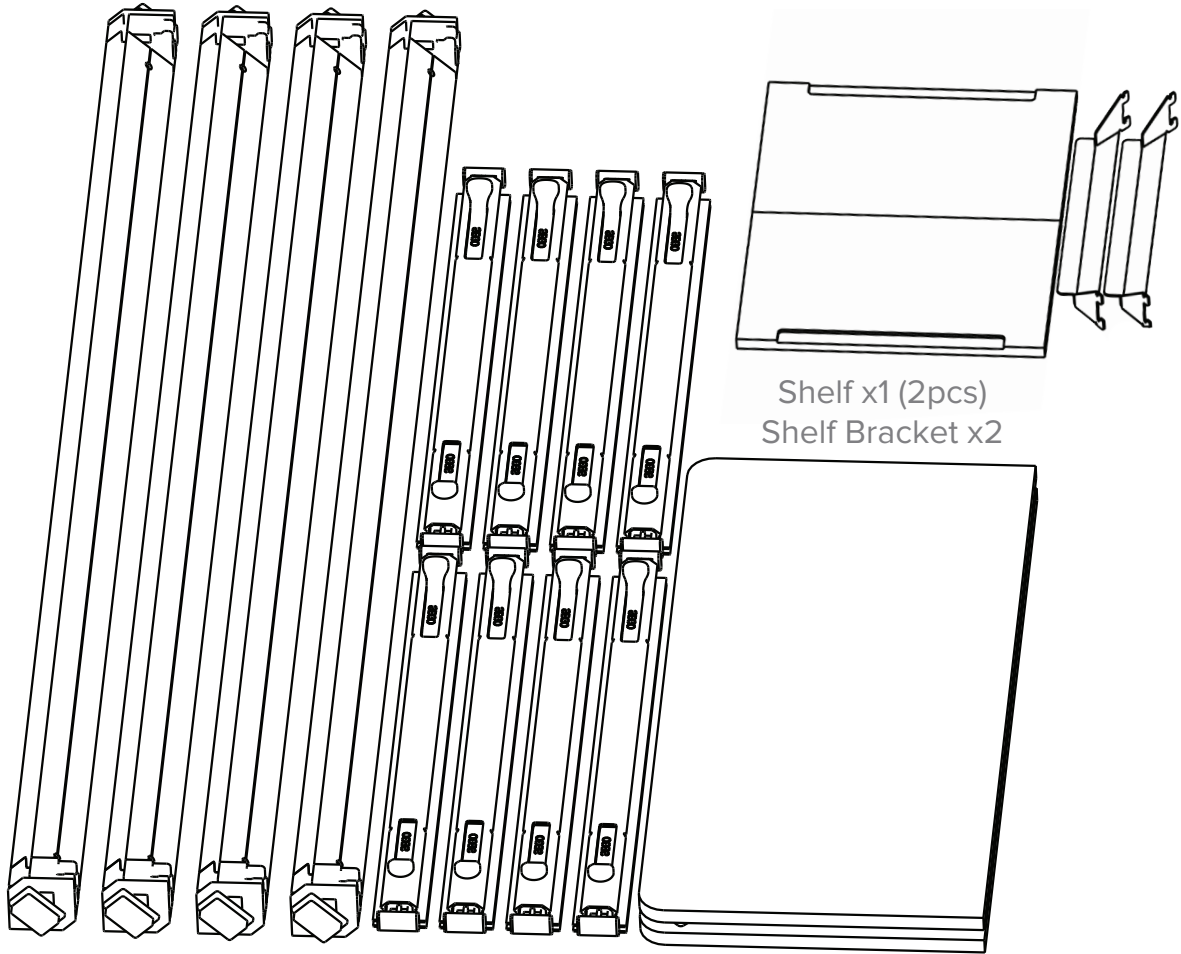

QSEG CUBIC COUNTER SMALL

QSEG MODULAR SEG DISPLAY
PRODUCT CODE: QSEG-CNTR-SM

On frame

On graphic

PARTS LIST

Vertical Profile x4

Horizontal Profile x8

Counter Top x1 (2 pcs)

Shelf x1 (2pcs)
Shelf Bracket x2