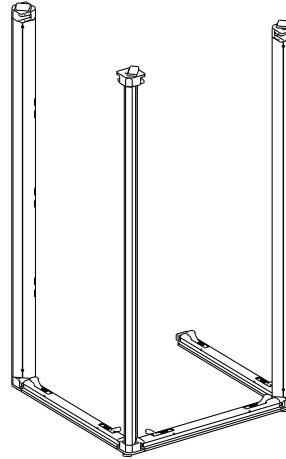

Step 3

Step 5