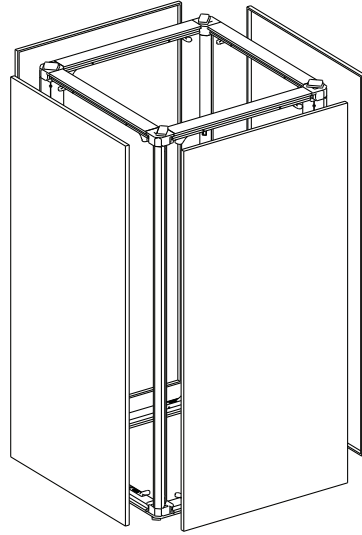

Step 7

Step 9