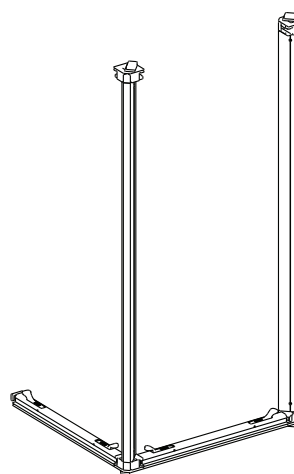

QSEG CUBIC COUNTER SMALL

QSEG MODULAR SEG DISPLAY
PRODUCT CODE: QSEG-CNTR-SM

On frame

On graphic

SET UP INSTRUCTIONS