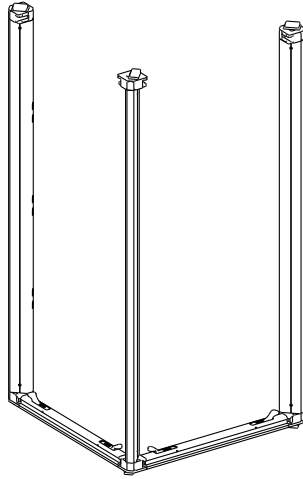

Step 2

QSEG CUBIC COUNTER SMALL

QSEG MODULAR SEG DISPLAY
PRODUCT CODE: QSEG-CNTR-SM

On frame

On graphic

Step 4