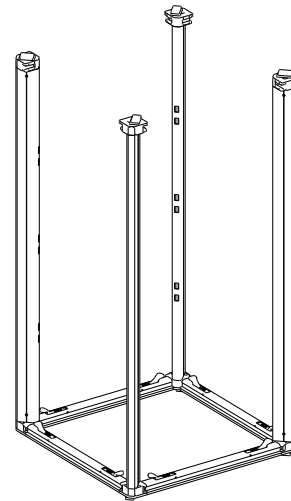

QSEG CUBIC COUNTER SMALL

QSEG MODULAR SEG DISPLAY
PRODUCT CODE: QSEG-CNTR-SM

On frame

On graphic

Step 4

Step 5