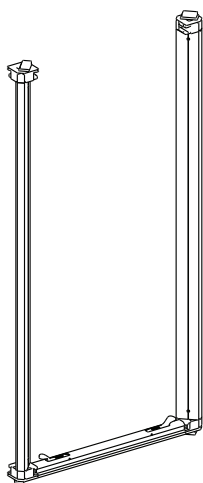

QSEG CUBIC COUNTER SMALL

QSEG MODULAR SEG DISPLAY
PRODUCT CODE: QSEG-CNTR-SM

On frame

On graphic

SET UP INSTRUCTIONS