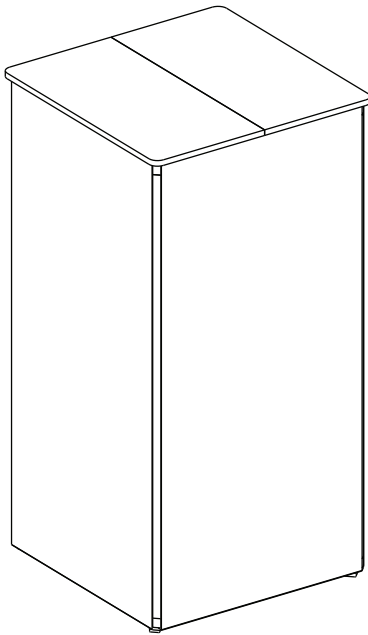

QSEG CUBIC COUNTER SMALL

QSEG MODULAR SEG DISPLAY
PRODUCT CODE: QSEG-CNTR-SM

On frame

On graphic

Step 8

Step 9

Step 10