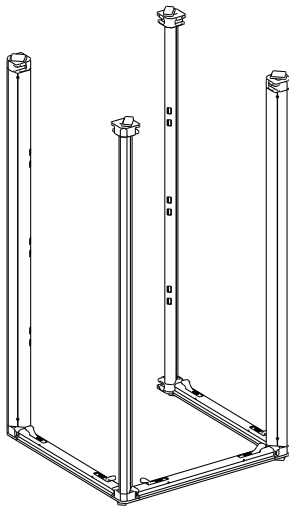

QSEG CUBIC COUNTER SMALL

QSEG MODULAR SEG DISPLAY
PRODUCT CODE: QSEG-CNTR-SM

On frame

On graphic

Step 4

Step 5

Step 6